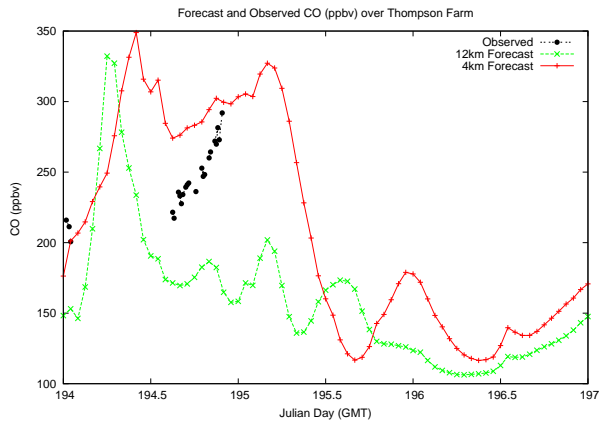

Forecast Results Compared to Measurements over Isle of Shoals

Forecast Results Compared to Measurements over Thompson Farm

Forecast Results Compared to Measurements over Castle Springs

Forecast Results Compared to Measurements over Mount Washington