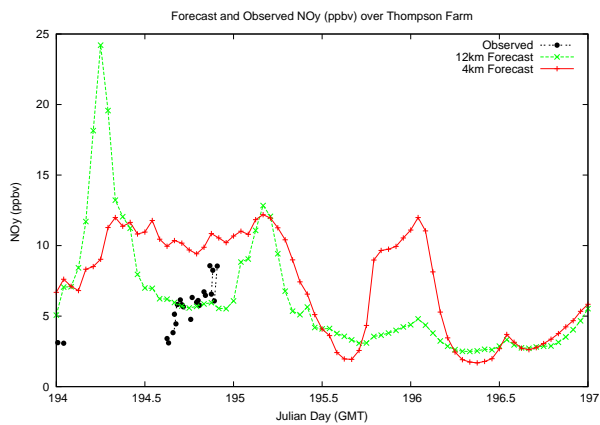

Forecast Results Compared to Measurements over Isle of Shoals

Forecast Results Compared to Measurements over Thompson Farm

Forecast Results Compared to Measurements over Castle Springs

Forecast Results Compared to Measurements over Mount Washington