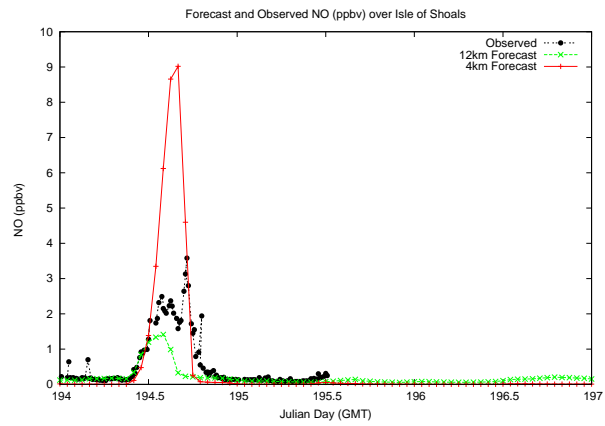

Forecast Results Compared to Measurements over Isle of Shoals

Forecast Results Compared to Measurements over Thompson Farm

Forecast Results Compared to Measurements over Castle Springs

Forecast Results Compared to Measurements over Mount Washington