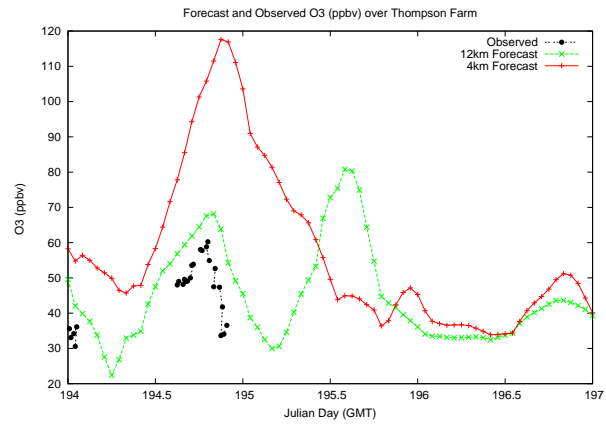

Forecast Results Compared to Measurements over Isle of Shoals

Forecast Results Compared to Measurements over Thompson Farm

Forecast Results Compared to Measurements over Castle Springs

Forecast Results Compared to Measurements over Mount Washington