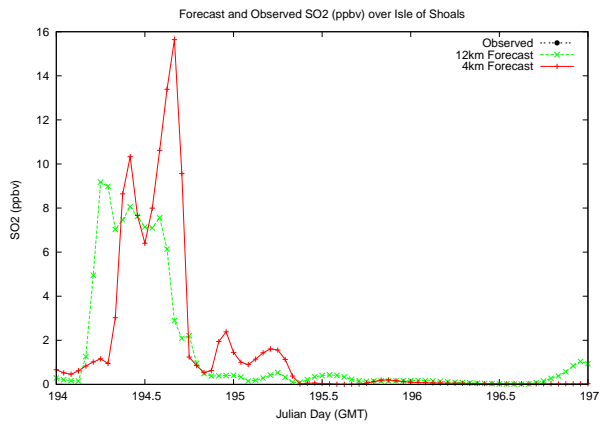

Forecast Results Compared to Measurements over Isle of Shoals

Forecast Results Compared to Measurements over Thompson Farm

Forecast Results Compared to Measurements over Castle Springs

Forecast Results Compared to Measurements over Mount Washington