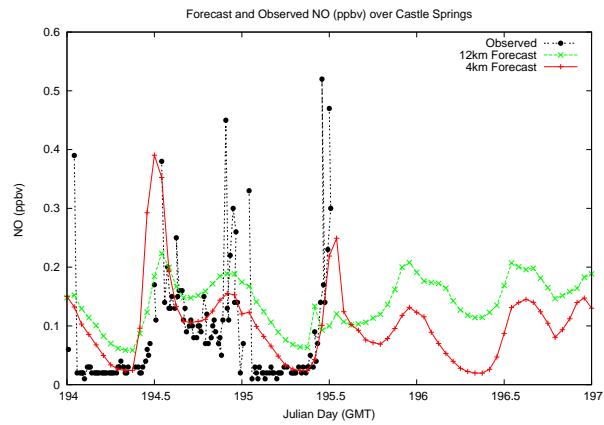

Forecast Results Compared to Measurements over Isle of Shoals

Forecast Results Compared to Measurements over Thompson Farm

Forecast Results Compared to Measurements over Castle Springs

Forecast Results Compared to Measurements over Mount Washington