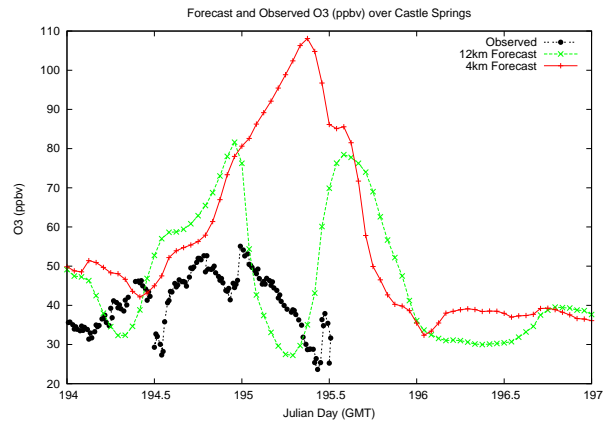

Forecast Results Compared to Measurements over Isle of Shoals

Forecast Results Compared to Measurements over Thompson Farm

Forecast Results Compared to Measurements over Castle Springs

Forecast Results Compared to Measurements over Mount Washington