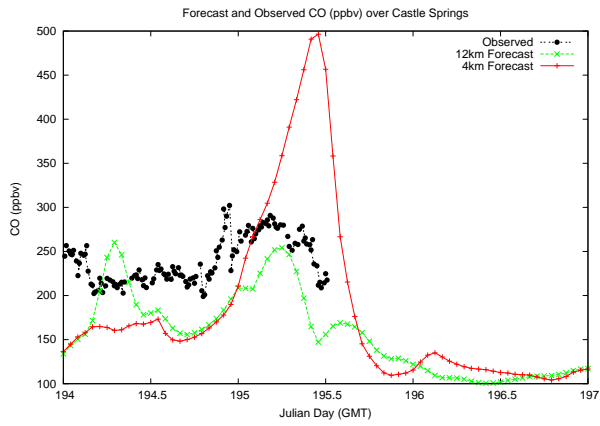

Forecast Results Compared to Measurements over Isle of Shoals

Forecast Results Compared to Measurements over Thompson Farm

Forecast Results Compared to Measurements over Castle Springs

Forecast Results Compared to Measurements over Mount Washington