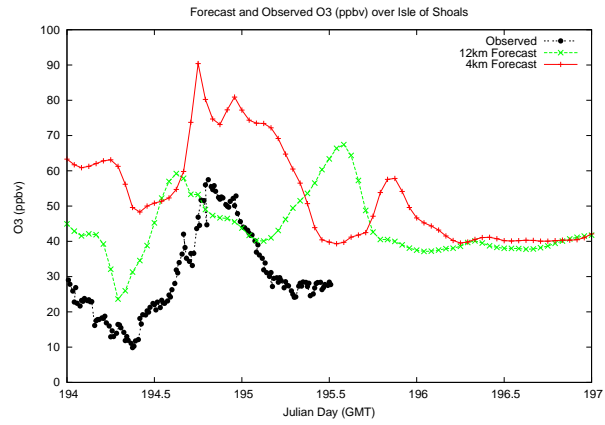

Forecast Results Compared to Measurements over Isle of Shoals

Forecast Results Compared to Measurements over Thompson Farm

Forecast Results Compared to Measurements over Castle Springs

Forecast Results Compared to Measurements over Mount Washington