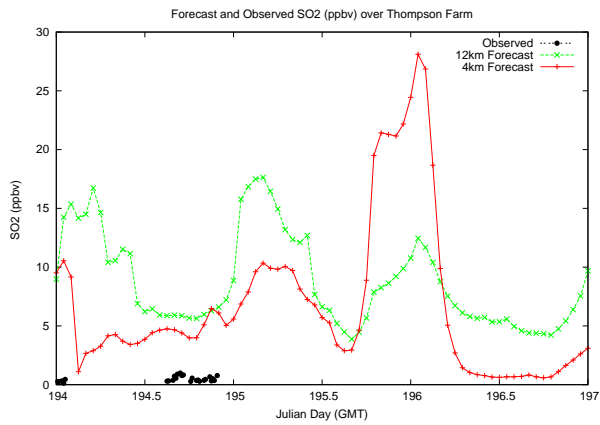

Forecast Results Compared to Measurements over Isle of Shoals

Forecast Results Compared to Measurements over Thompson Farm

Forecast Results Compared to Measurements over Castle Springs

Forecast Results Compared to Measurements over Mount Washington