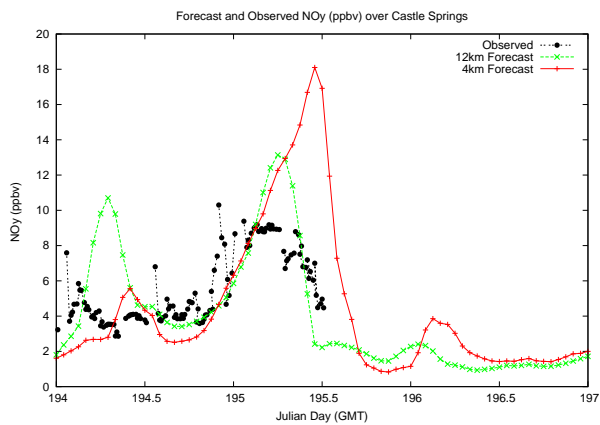

Forecast Results Compared to Measurements over Isle of Shoals

Forecast Results Compared to Measurements over Thompson Farm

Forecast Results Compared to Measurements over Castle Springs

Forecast Results Compared to Measurements over Mount Washington