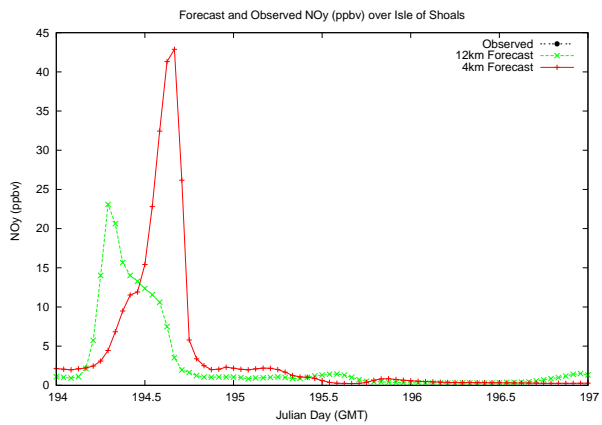

Forecast Results Compared to Measurements over Isle of Shoals

Forecast Results Compared to Measurements over Thompson Farm

Forecast Results Compared to Measurements over Castle Springs

Forecast Results Compared to Measurements over Mount Washington