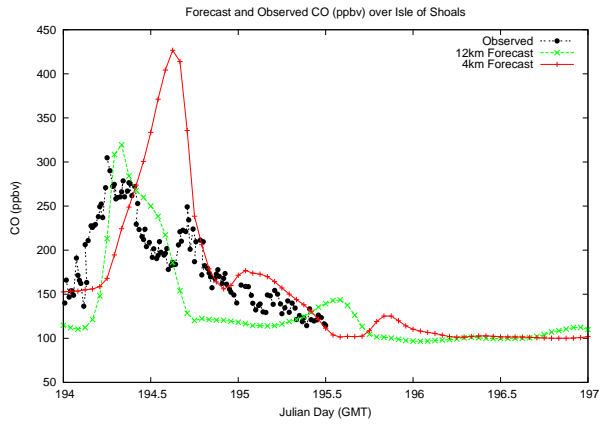

Forecast Results Compared to Measurements over Isle of Shoals

Forecast Results Compared to Measurements over Thompson Farm

Forecast Results Compared to Measurements over Castle Springs

Forecast Results Compared to Measurements over Mount Washington