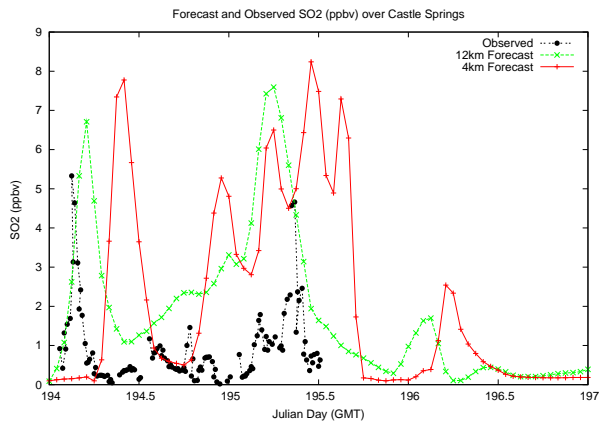

Forecast Results Compared to Measurements over Isle of Shoals

Forecast Results Compared to Measurements over Thompson Farm

Forecast Results Compared to Measurements over Castle Springs

Forecast Results Compared to Measurements over Mount Washington