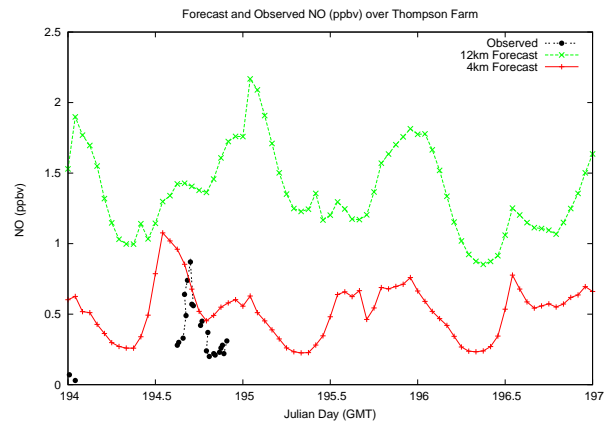

Forecast Results Compared to Measurements over Isle of Shoals

Forecast Results Compared to Measurements over Thompson Farm

Forecast Results Compared to Measurements over Castle Springs

Forecast Results Compared to Measurements over Mount Washington