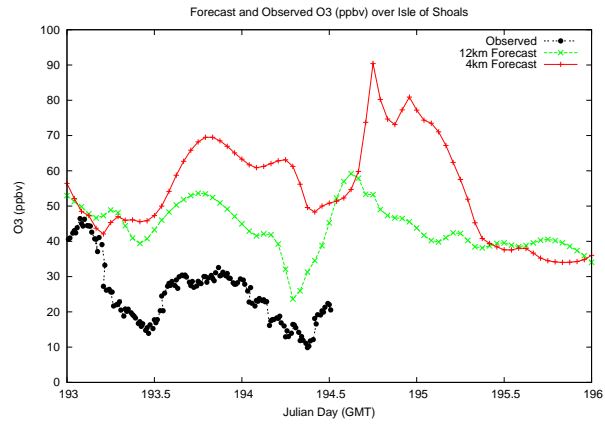

Forecast Results Compared to Measurements over Isle of Shoals

Forecast Results Compared to Measurements over Thompson Farm

Forecast Results Compared to Measurements over Castle Springs

Forecast Results Compared to Measurements over Mount Washington