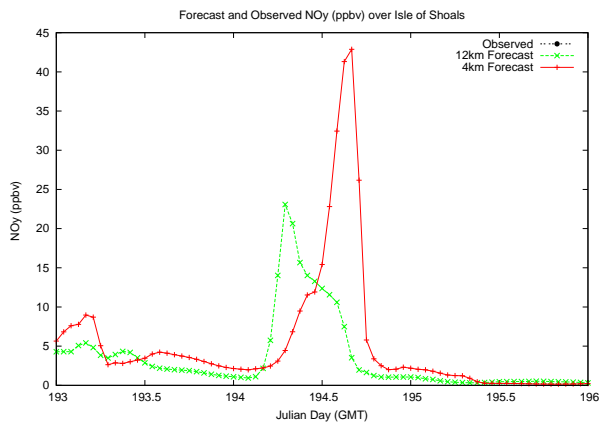

Forecast Results Compared to Measurements over Isle of Shoals

Forecast Results Compared to Measurements over Thompson Farm

Forecast Results Compared to Measurements over Castle Springs

Forecast Results Compared to Measurements over Mount Washington