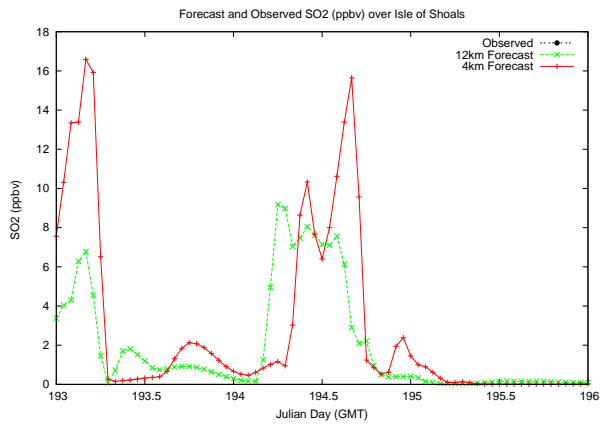

Forecast Results Compared to Measurements over Isle of Shoals

Forecast Results Compared to Measurements over Thompson Farm

Forecast Results Compared to Measurements over Castle Springs

Forecast Results Compared to Measurements over Mount Washington