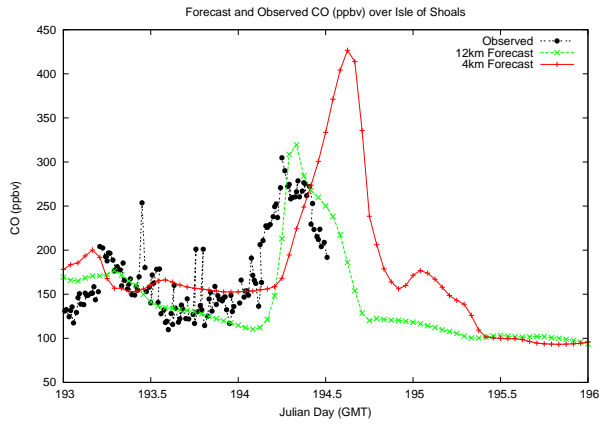

Forecast Results Compared to Measurements over Isle of Shoals

Forecast Results Compared to Measurements over Thompson Farm

Forecast Results Compared to Measurements over Castle Springs

Forecast Results Compared to Measurements over Mount Washington