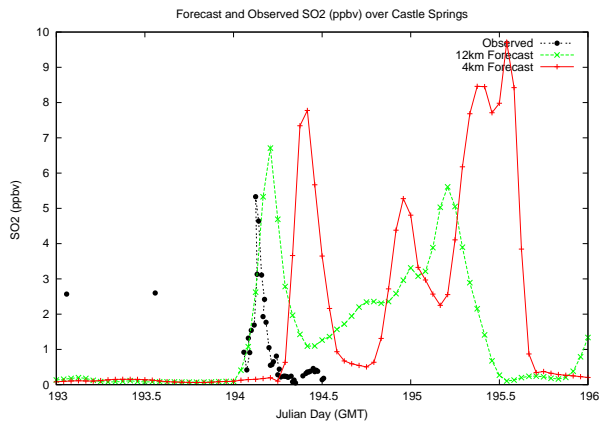

Forecast Results Compared to Measurements over Isle of Shoals

Forecast Results Compared to Measurements over Thompson Farm

Forecast Results Compared to Measurements over Castle Springs

Forecast Results Compared to Measurements over Mount Washington