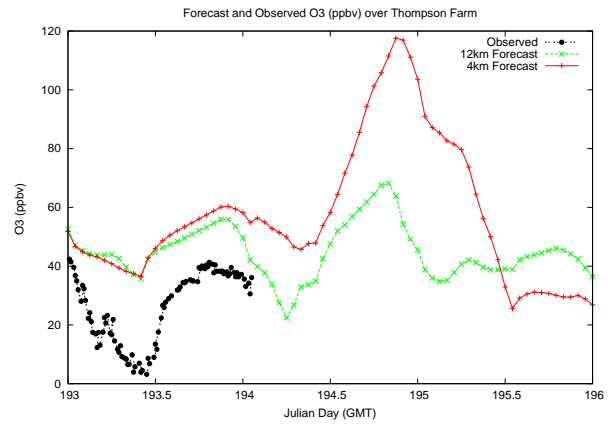

Forecast Results Compared to Measurements over Isle of Shoals

Forecast Results Compared to Measurements over Thompson Farm

Forecast Results Compared to Measurements over Castle Springs

Forecast Results Compared to Measurements over Mount Washington