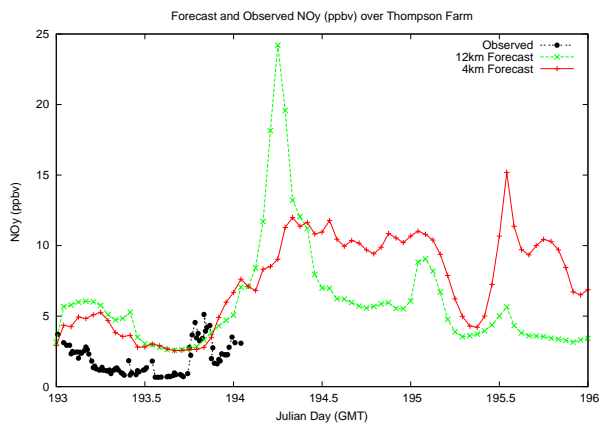

Forecast Results Compared to Measurements over Isle of Shoals

Forecast Results Compared to Measurements over Thompson Farm

Forecast Results Compared to Measurements over Castle Springs

Forecast Results Compared to Measurements over Mount Washington