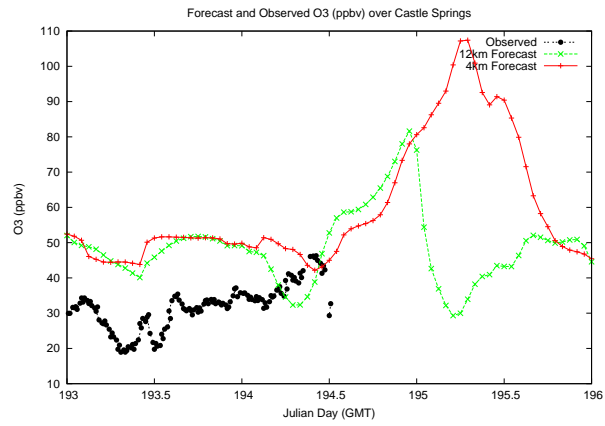

Forecast Results Compared to Measurements over Isle of Shoals

Forecast Results Compared to Measurements over Thompson Farm

Forecast Results Compared to Measurements over Castle Springs

Forecast Results Compared to Measurements over Mount Washington