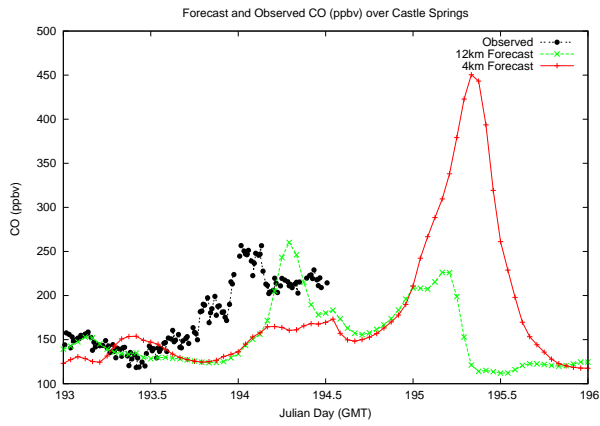

Forecast Results Compared to Measurements over Isle of Shoals

Forecast Results Compared to Measurements over Thompson Farm

Forecast Results Compared to Measurements over Castle Springs

Forecast Results Compared to Measurements over Mount Washington