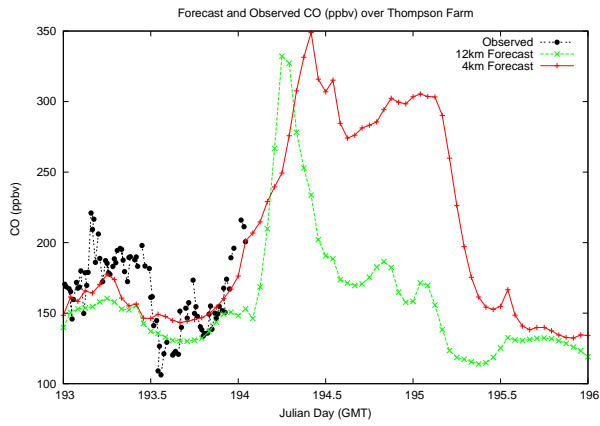

Forecast Results Compared to Measurements over Isle of Shoals

Forecast Results Compared to Measurements over Thompson Farm

Forecast Results Compared to Measurements over Castle Springs

Forecast Results Compared to Measurements over Mount Washington