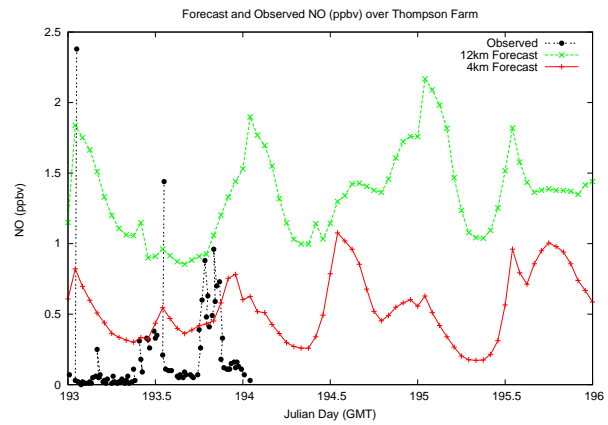

Forecast Results Compared to Measurements over Isle of Shoals

Forecast Results Compared to Measurements over Thompson Farm

Forecast Results Compared to Measurements over Castle Springs

Forecast Results Compared to Measurements over Mount Washington