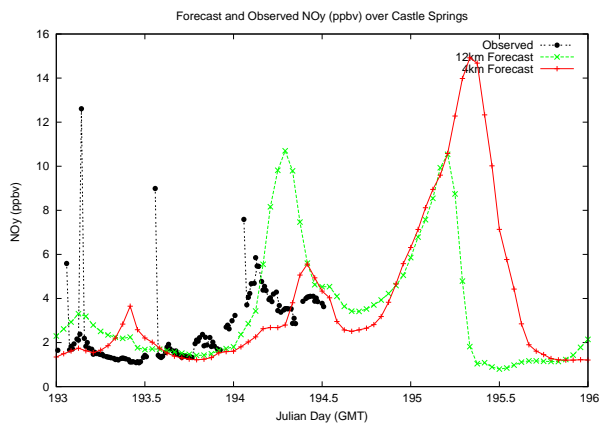

Forecast Results Compared to Measurements over Isle of Shoals

Forecast Results Compared to Measurements over Thompson Farm

Forecast Results Compared to Measurements over Castle Springs

Forecast Results Compared to Measurements over Mount Washington