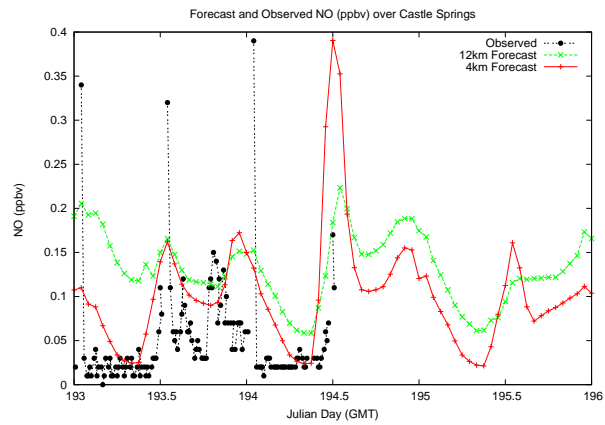

Forecast Results Compared to Measurements over Isle of Shoals

Forecast Results Compared to Measurements over Thompson Farm

Forecast Results Compared to Measurements over Castle Springs

Forecast Results Compared to Measurements over Mount Washington