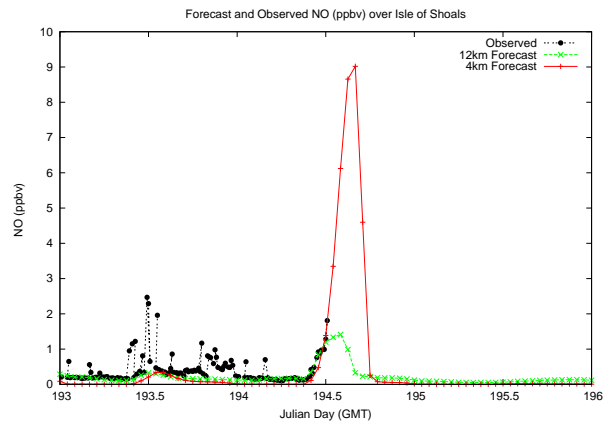

Forecast Results Compared to Measurements over Isle of Shoals

Forecast Results Compared to Measurements over Thompson Farm

Forecast Results Compared to Measurements over Castle Springs

Forecast Results Compared to Measurements over Mount Washington