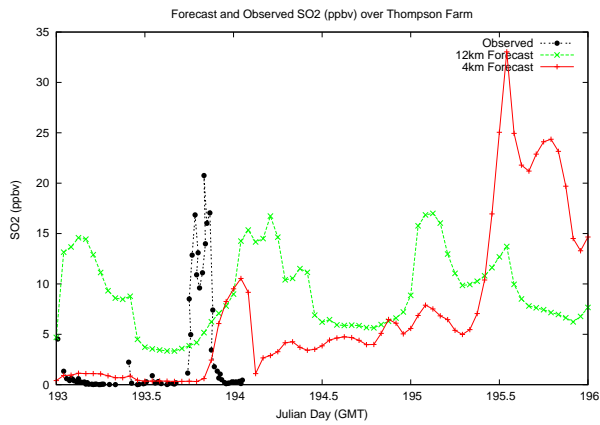

Forecast Results Compared to Measurements over Isle of Shoals

Forecast Results Compared to Measurements over Thompson Farm

Forecast Results Compared to Measurements over Castle Springs

Forecast Results Compared to Measurements over Mount Washington