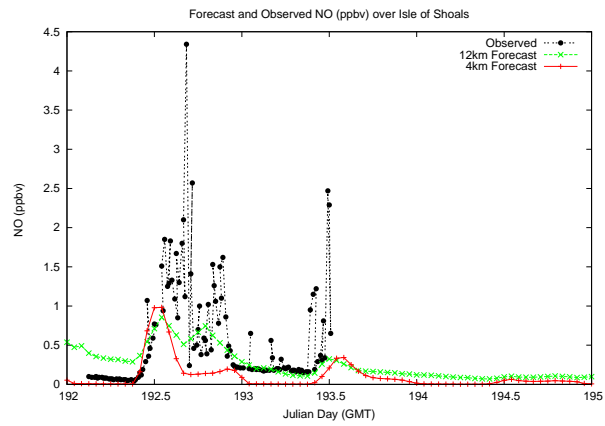

Forecast Results Compared to Measurements over Isle of Shoals

Forecast Results Compared to Measurements over Thompson Farm

Forecast Results Compared to Measurements over Castle Springs

Forecast Results Compared to Measurements over Mount Washington