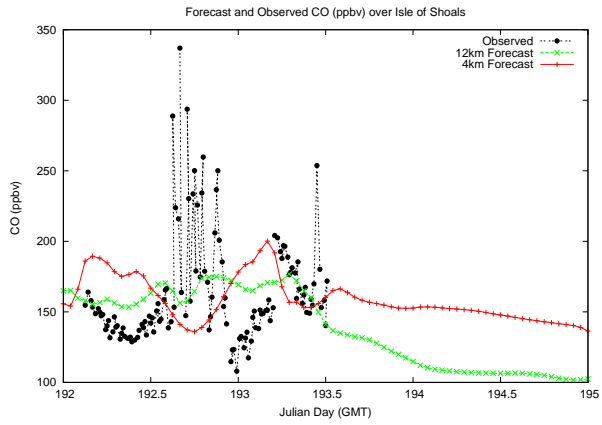

Forecast Results Compared to Measurements over Isle of Shoals

Forecast Results Compared to Measurements over Thompson Farm

Forecast Results Compared to Measurements over Castle Springs

Forecast Results Compared to Measurements over Mount Washington