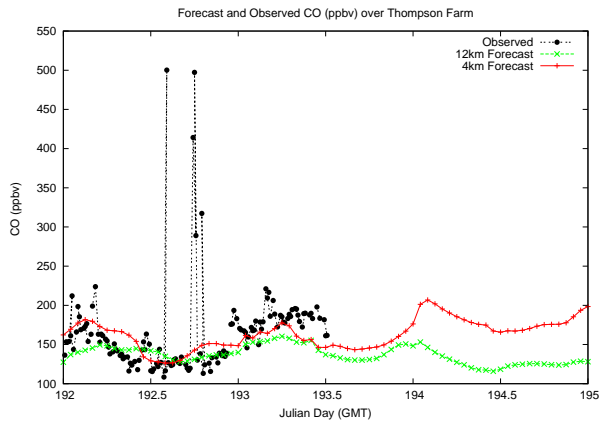

Forecast Results Compared to Measurements over Isle of Shoals

Forecast Results Compared to Measurements over Thompson Farm

Forecast Results Compared to Measurements over Castle Springs

Forecast Results Compared to Measurements over Mount Washington