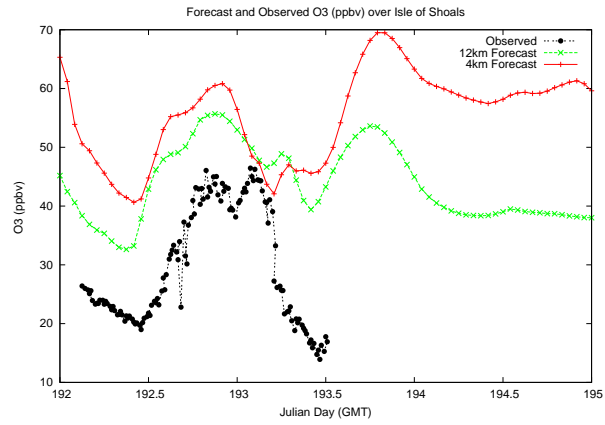

Forecast Results Compared to Measurements over Isle of Shoals

Forecast Results Compared to Measurements over Thompson Farm

Forecast Results Compared to Measurements over Castle Springs

Forecast Results Compared to Measurements over Mount Washington