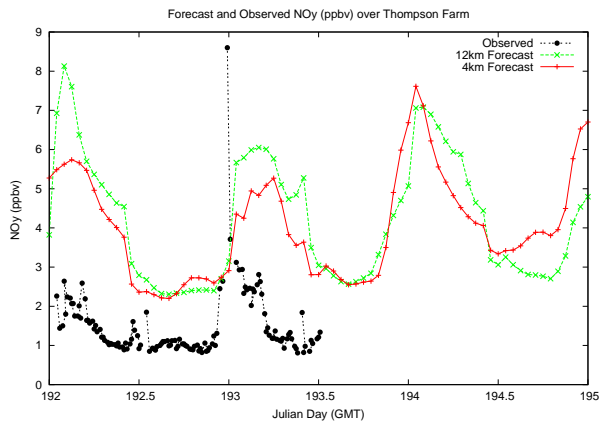

Forecast Results Compared to Measurements over Isle of Shoals

Forecast Results Compared to Measurements over Thompson Farm

Forecast Results Compared to Measurements over Castle Springs

Forecast Results Compared to Measurements over Mount Washington