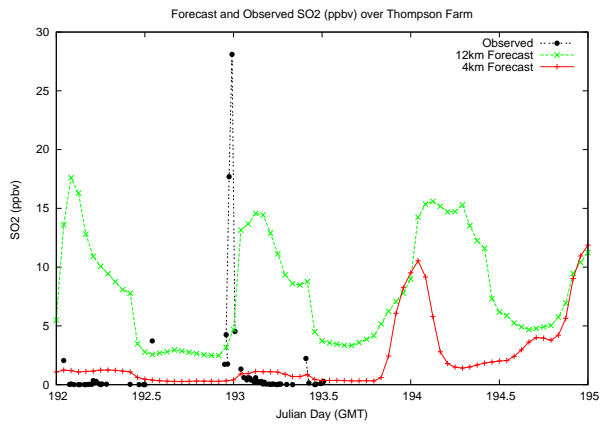

Forecast Results Compared to Measurements over Isle of Shoals

Forecast Results Compared to Measurements over Thompson Farm

Forecast Results Compared to Measurements over Castle Springs

Forecast Results Compared to Measurements over Mount Washington