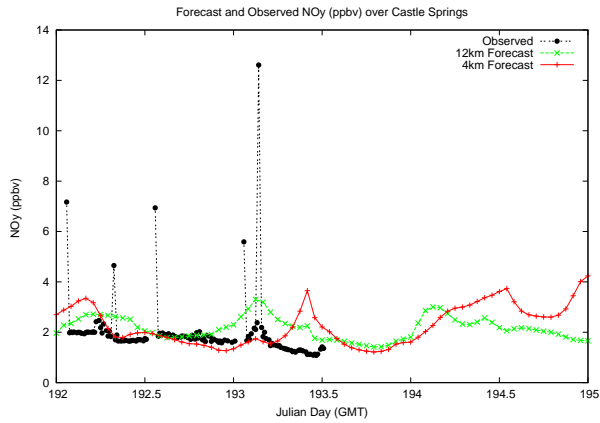

Forecast Results Compared to Measurements over Isle of Shoals

Forecast Results Compared to Measurements over Thompson Farm

Forecast Results Compared to Measurements over Castle Springs

Forecast Results Compared to Measurements over Mount Washington