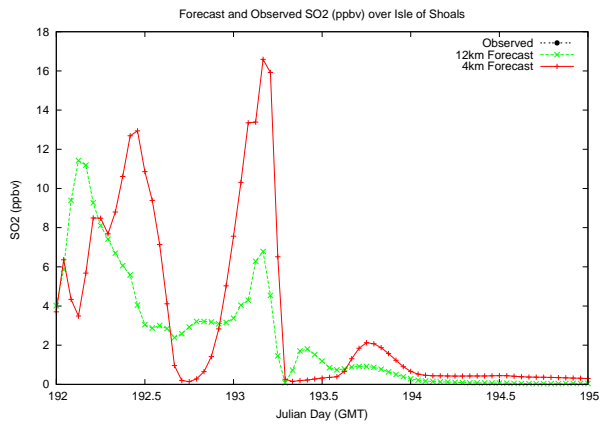

Forecast Results Compared to Measurements over Isle of Shoals

Forecast Results Compared to Measurements over Thompson Farm

Forecast Results Compared to Measurements over Castle Springs

Forecast Results Compared to Measurements over Mount Washington