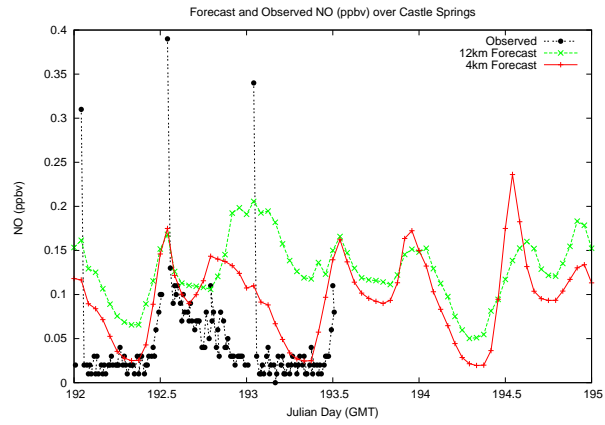

Forecast Results Compared to Measurements over Isle of Shoals

Forecast Results Compared to Measurements over Thompson Farm

Forecast Results Compared to Measurements over Castle Springs

Forecast Results Compared to Measurements over Mount Washington