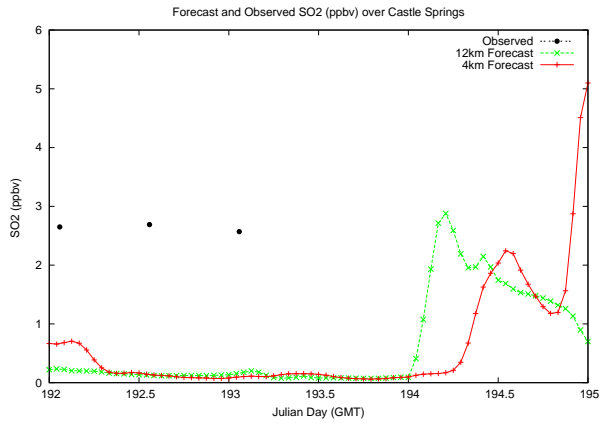

Forecast Results Compared to Measurements over Isle of Shoals

Forecast Results Compared to Measurements over Thompson Farm

Forecast Results Compared to Measurements over Castle Springs

Forecast Results Compared to Measurements over Mount Washington