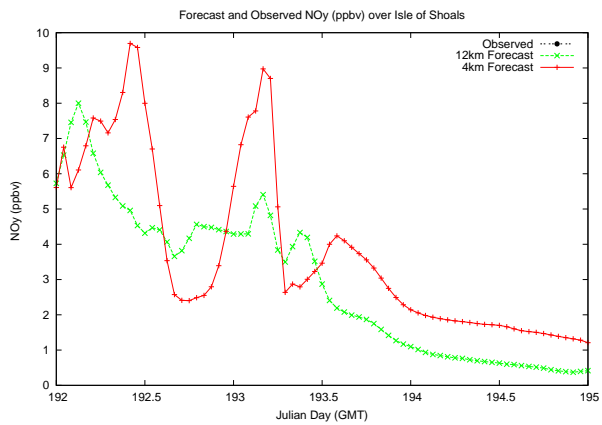

Forecast Results Compared to Measurements over Isle of Shoals

Forecast Results Compared to Measurements over Thompson Farm

Forecast Results Compared to Measurements over Castle Springs

Forecast Results Compared to Measurements over Mount Washington