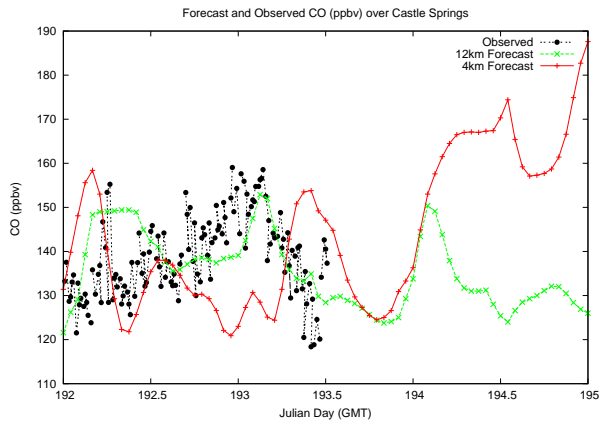

Forecast Results Compared to Measurements over Isle of Shoals

Forecast Results Compared to Measurements over Thompson Farm

Forecast Results Compared to Measurements over Castle Springs

Forecast Results Compared to Measurements over Mount Washington