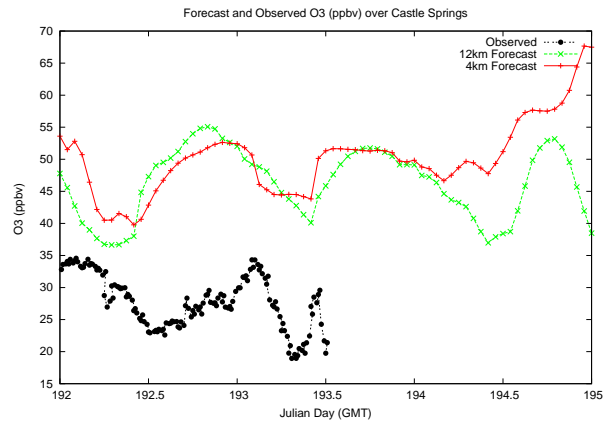

Forecast Results Compared to Measurements over Isle of Shoals

Forecast Results Compared to Measurements over Thompson Farm

Forecast Results Compared to Measurements over Castle Springs

Forecast Results Compared to Measurements over Mount Washington