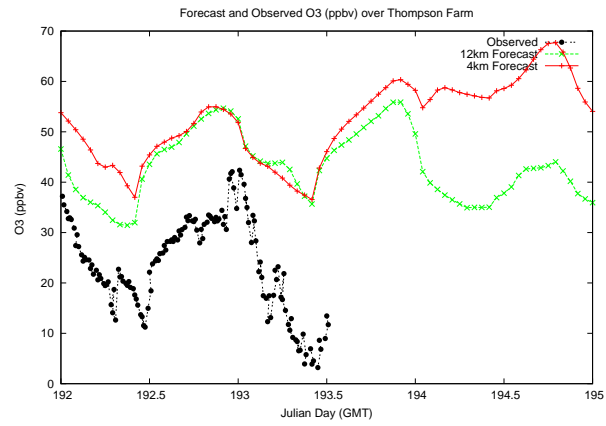

Forecast Results Compared to Measurements over Isle of Shoals

Forecast Results Compared to Measurements over Thompson Farm

Forecast Results Compared to Measurements over Castle Springs

Forecast Results Compared to Measurements over Mount Washington