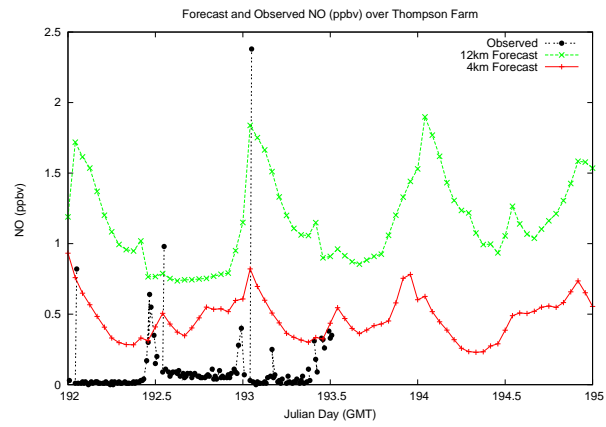

Forecast Results Compared to Measurements over Isle of Shoals

Forecast Results Compared to Measurements over Thompson Farm

Forecast Results Compared to Measurements over Castle Springs

Forecast Results Compared to Measurements over Mount Washington