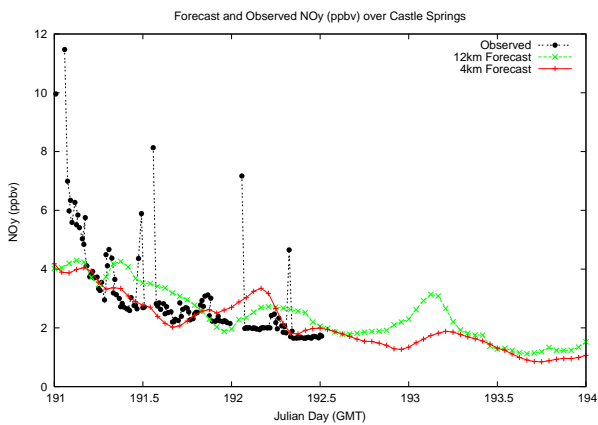

# Forecast Results Compared to Measurements over Isle of Shoals

# Forecast Results Compared to Measurements over Thompson Farm

# Forecast Results Compared to Measurements over Castle Springs

# Forecast Results Compared to Measurements over Mount Washington