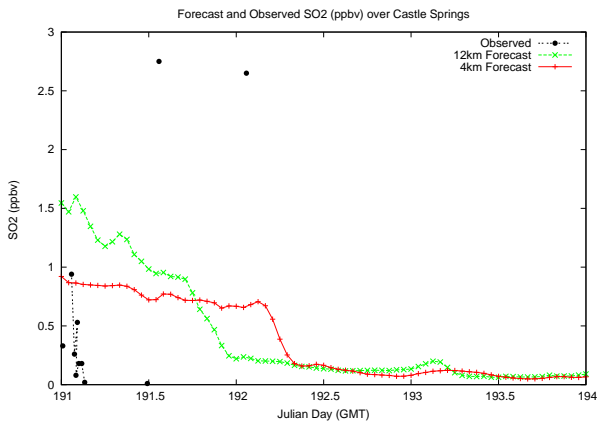

# Forecast Results Compared to Measurements over Isle of Shoals

# Forecast Results Compared to Measurements over Thompson Farm

# Forecast Results Compared to Measurements over Castle Springs

# Forecast Results Compared to Measurements over Mount Washington