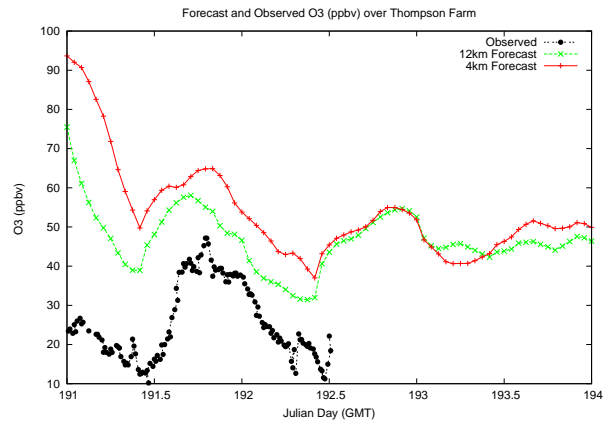

# Forecast Results Compared to Measurements over Isle of Shoals

# Forecast Results Compared to Measurements over Thompson Farm

# Forecast Results Compared to Measurements over Castle Springs

# Forecast Results Compared to Measurements over Mount Washington