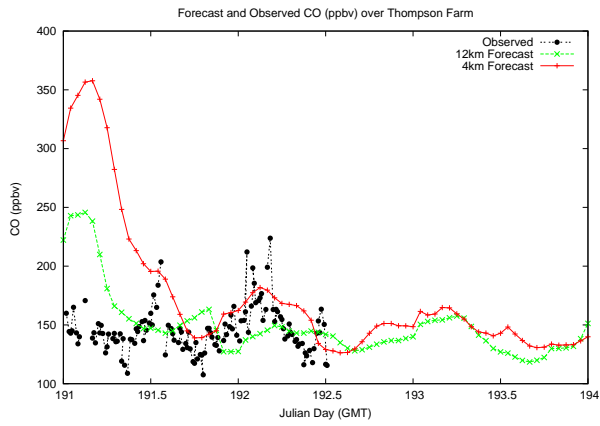

# Forecast Results Compared to Measurements over Isle of Shoals

# Forecast Results Compared to Measurements over Thompson Farm

# Forecast Results Compared to Measurements over Castle Springs

# Forecast Results Compared to Measurements over Mount Washington