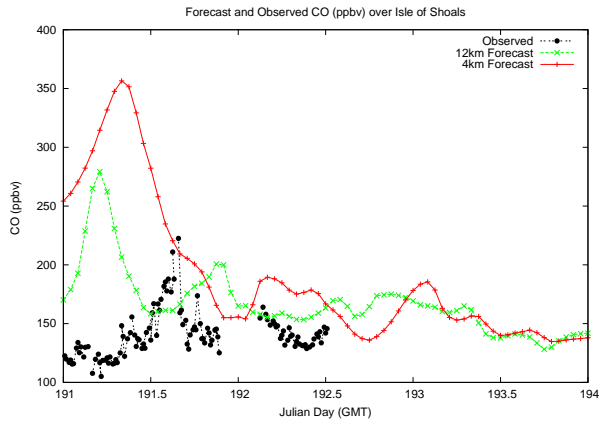

# Forecast Results Compared to Measurements over Isle of Shoals

# Forecast Results Compared to Measurements over Thompson Farm

# Forecast Results Compared to Measurements over Castle Springs

# Forecast Results Compared to Measurements over Mount Washington