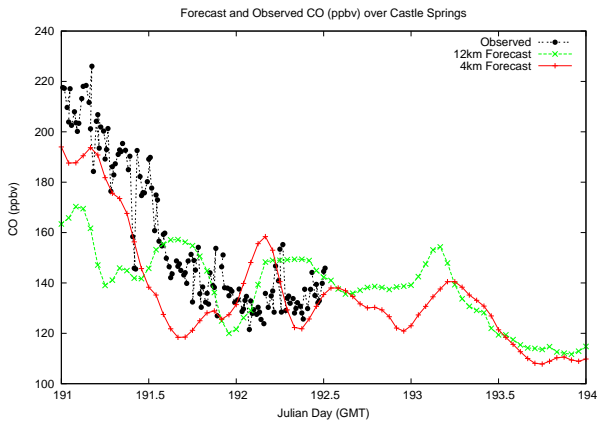

# Forecast Results Compared to Measurements over Isle of Shoals

# Forecast Results Compared to Measurements over Thompson Farm

# Forecast Results Compared to Measurements over Castle Springs

# Forecast Results Compared to Measurements over Mount Washington