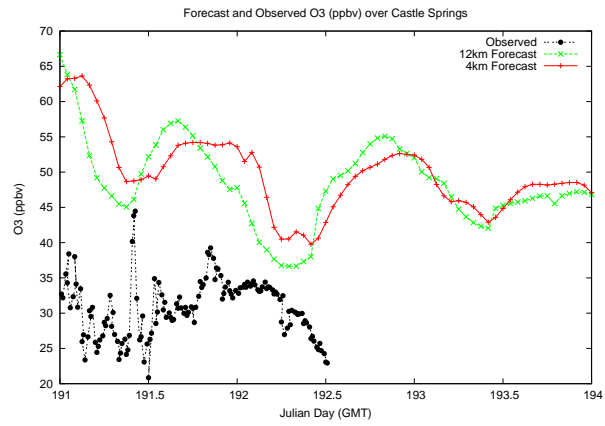

# Forecast Results Compared to Measurements over Isle of Shoals

# Forecast Results Compared to Measurements over Thompson Farm

# Forecast Results Compared to Measurements over Castle Springs

# Forecast Results Compared to Measurements over Mount Washington