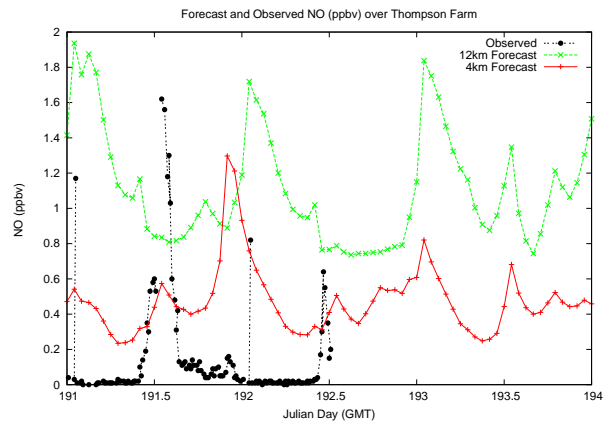

# Forecast Results Compared to Measurements over Isle of Shoals

# Forecast Results Compared to Measurements over Thompson Farm

# Forecast Results Compared to Measurements over Castle Springs

# Forecast Results Compared to Measurements over Mount Washington