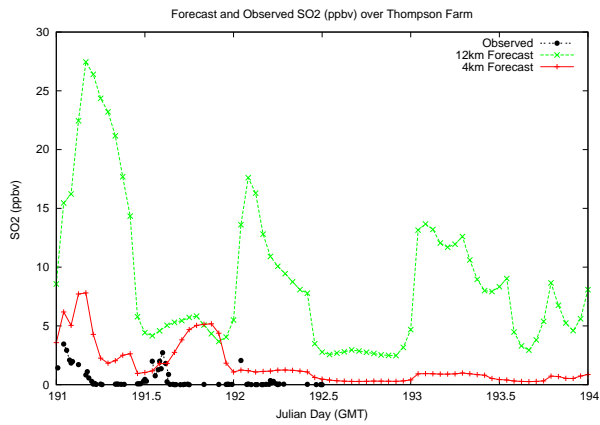

# Forecast Results Compared to Measurements over Isle of Shoals

# Forecast Results Compared to Measurements over Thompson Farm

# Forecast Results Compared to Measurements over Castle Springs

# Forecast Results Compared to Measurements over Mount Washington