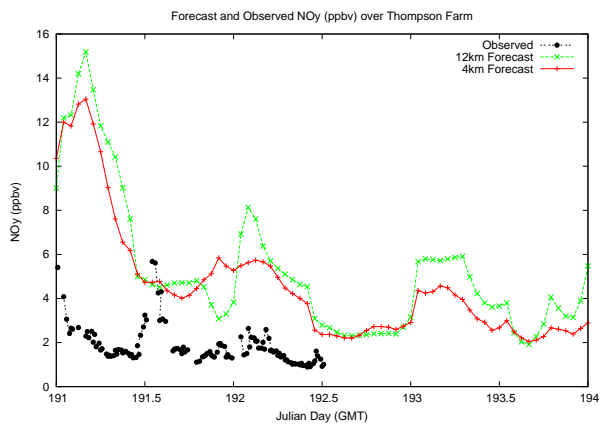

# Forecast Results Compared to Measurements over Isle of Shoals

# Forecast Results Compared to Measurements over Thompson Farm

# Forecast Results Compared to Measurements over Castle Springs

# Forecast Results Compared to Measurements over Mount Washington