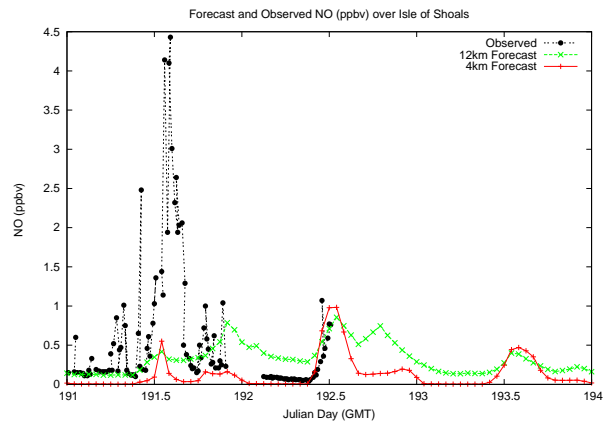

# Forecast Results Compared to Measurements over Isle of Shoals

# Forecast Results Compared to Measurements over Thompson Farm

# Forecast Results Compared to Measurements over Castle Springs

# Forecast Results Compared to Measurements over Mount Washington