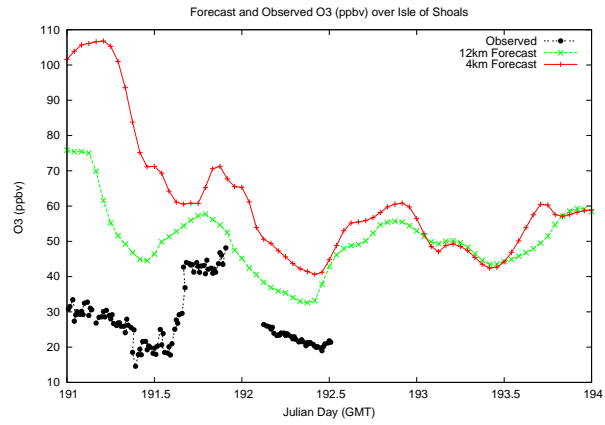

# Forecast Results Compared to Measurements over Isle of Shoals

# Forecast Results Compared to Measurements over Thompson Farm

# Forecast Results Compared to Measurements over Castle Springs

# Forecast Results Compared to Measurements over Mount Washington