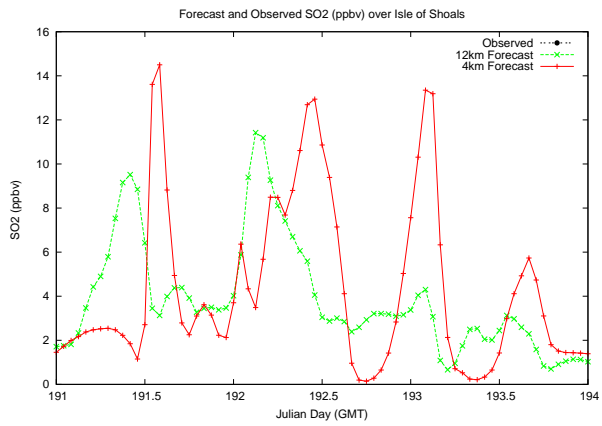

# Forecast Results Compared to Measurements over Isle of Shoals

# Forecast Results Compared to Measurements over Thompson Farm

# Forecast Results Compared to Measurements over Castle Springs

# Forecast Results Compared to Measurements over Mount Washington