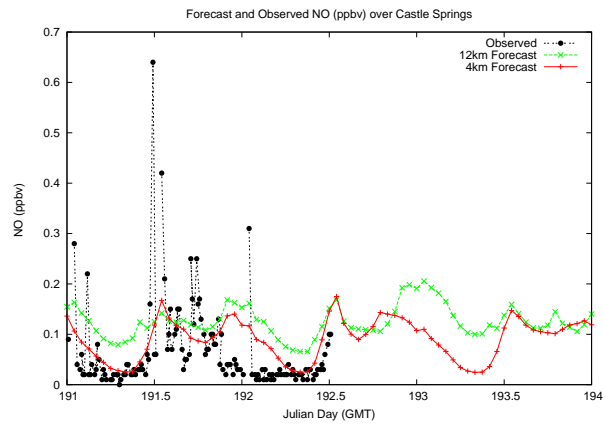

# Forecast Results Compared to Measurements over Isle of Shoals

# Forecast Results Compared to Measurements over Thompson Farm

# Forecast Results Compared to Measurements over Castle Springs

# Forecast Results Compared to Measurements over Mount Washington