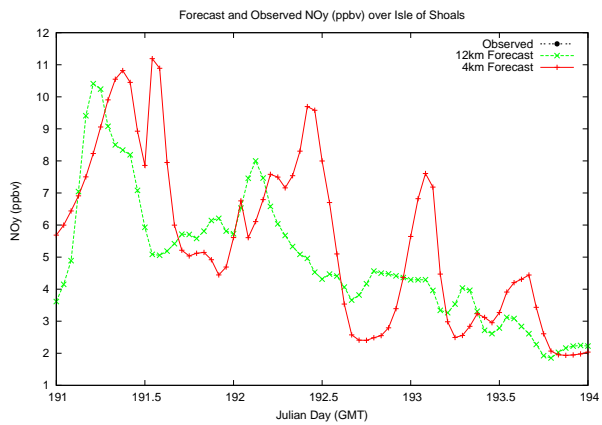

# Forecast Results Compared to Measurements over Isle of Shoals

# Forecast Results Compared to Measurements over Thompson Farm

# Forecast Results Compared to Measurements over Castle Springs

# Forecast Results Compared to Measurements over Mount Washington