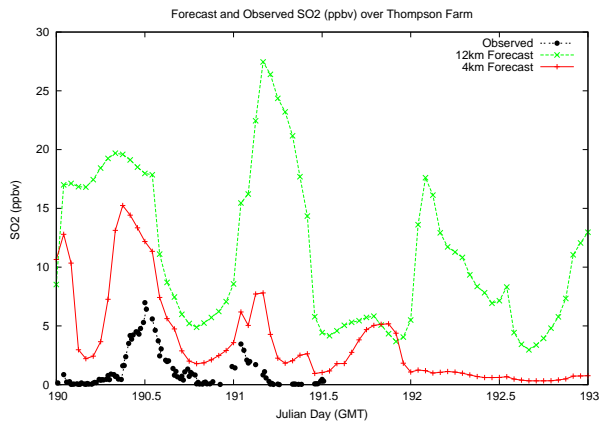

Forecast Results Compared to Measurements over Isle of Shoals

Forecast Results Compared to Measurements over Thompson Farm

Forecast Results Compared to Measurements over Castle Springs

Forecast Results Compared to Measurements over Mount Washington