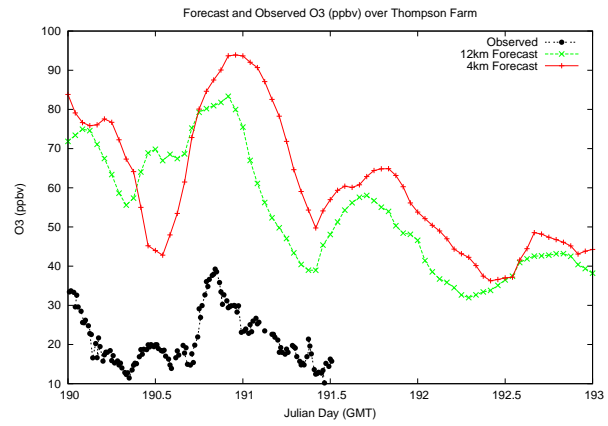

Forecast Results Compared to Measurements over Isle of Shoals

Forecast Results Compared to Measurements over Thompson Farm

Forecast Results Compared to Measurements over Castle Springs

Forecast Results Compared to Measurements over Mount Washington