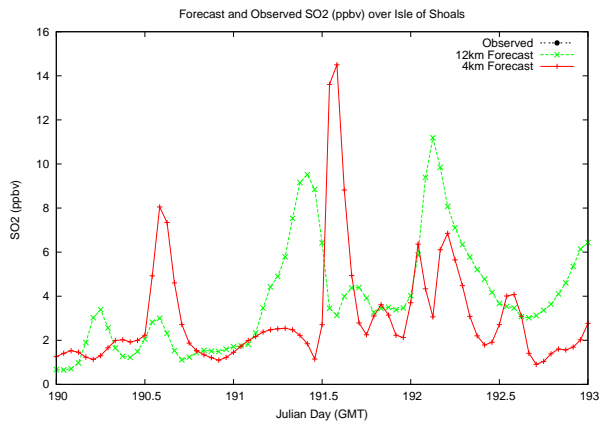

Forecast Results Compared to Measurements over Isle of Shoals

Forecast Results Compared to Measurements over Thompson Farm

Forecast Results Compared to Measurements over Castle Springs

Forecast Results Compared to Measurements over Mount Washington