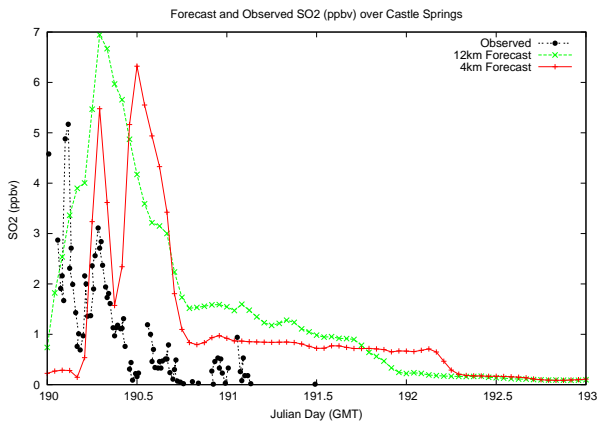

Forecast Results Compared to Measurements over Isle of Shoals

Forecast Results Compared to Measurements over Thompson Farm

Forecast Results Compared to Measurements over Castle Springs

Forecast Results Compared to Measurements over Mount Washington