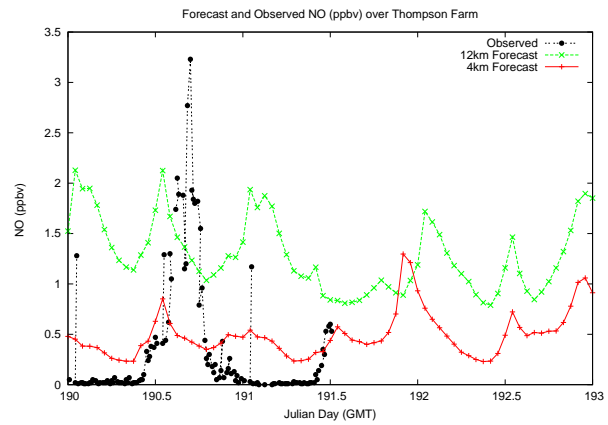

Forecast Results Compared to Measurements over Isle of Shoals

Forecast Results Compared to Measurements over Thompson Farm

Forecast Results Compared to Measurements over Castle Springs

Forecast Results Compared to Measurements over Mount Washington