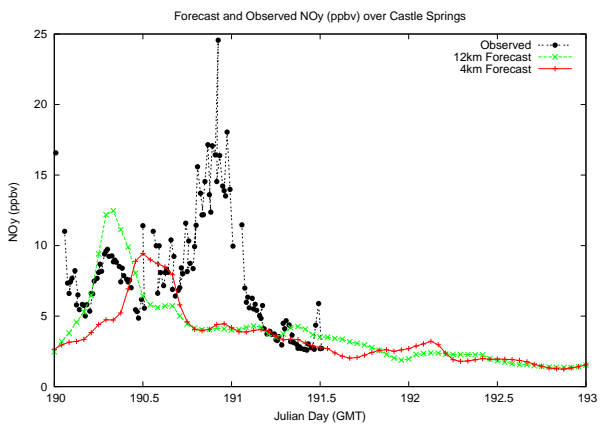

Forecast Results Compared to Measurements over Isle of Shoals

Forecast Results Compared to Measurements over Thompson Farm

Forecast Results Compared to Measurements over Castle Springs

Forecast Results Compared to Measurements over Mount Washington