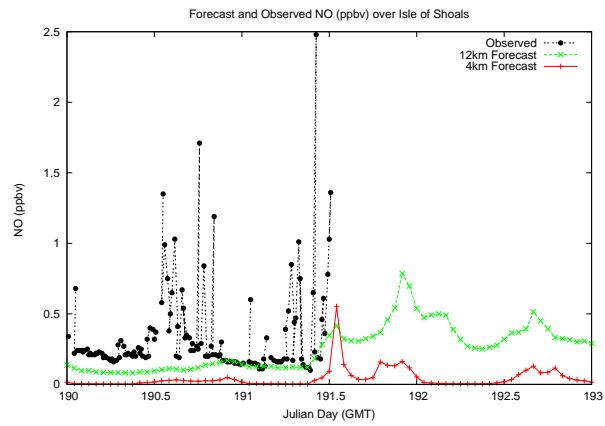

Forecast Results Compared to Measurements over Isle of Shoals

Forecast Results Compared to Measurements over Thompson Farm

Forecast Results Compared to Measurements over Castle Springs

Forecast Results Compared to Measurements over Mount Washington