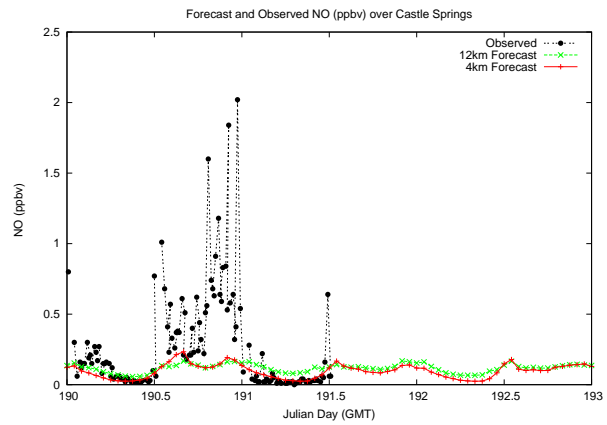

Forecast Results Compared to Measurements over Isle of Shoals

Forecast Results Compared to Measurements over Thompson Farm

Forecast Results Compared to Measurements over Castle Springs

Forecast Results Compared to Measurements over Mount Washington