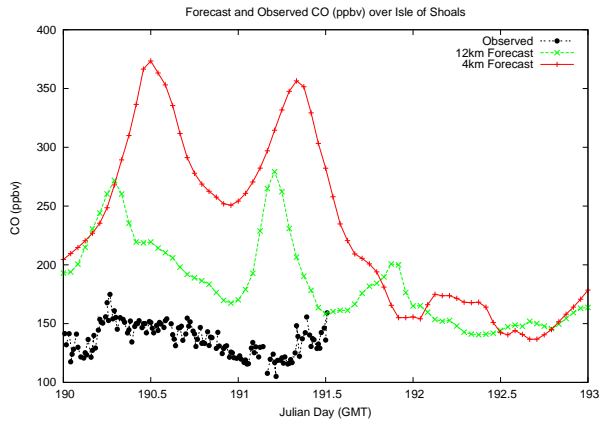

Forecast Results Compared to Measurements over Isle of Shoals

Forecast Results Compared to Measurements over Thompson Farm

Forecast Results Compared to Measurements over Castle Springs

Forecast Results Compared to Measurements over Mount Washington