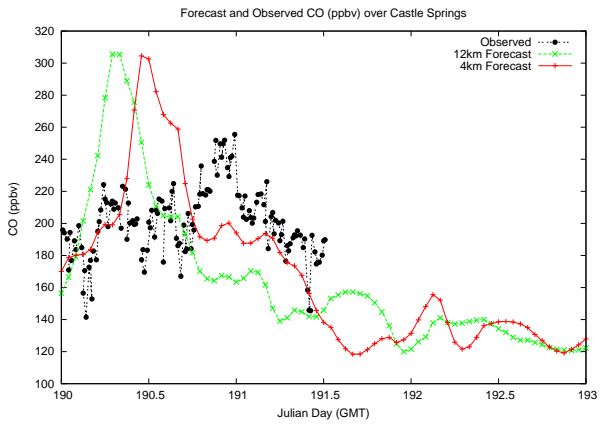

Forecast Results Compared to Measurements over Isle of Shoals

Forecast Results Compared to Measurements over Thompson Farm

Forecast Results Compared to Measurements over Castle Springs

Forecast Results Compared to Measurements over Mount Washington