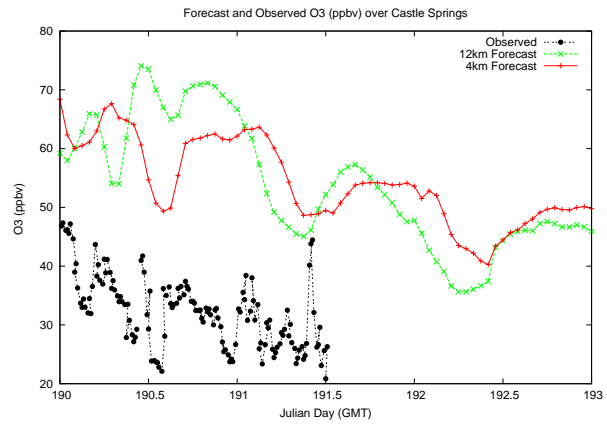

Forecast Results Compared to Measurements over Isle of Shoals

Forecast Results Compared to Measurements over Thompson Farm

Forecast Results Compared to Measurements over Castle Springs

Forecast Results Compared to Measurements over Mount Washington