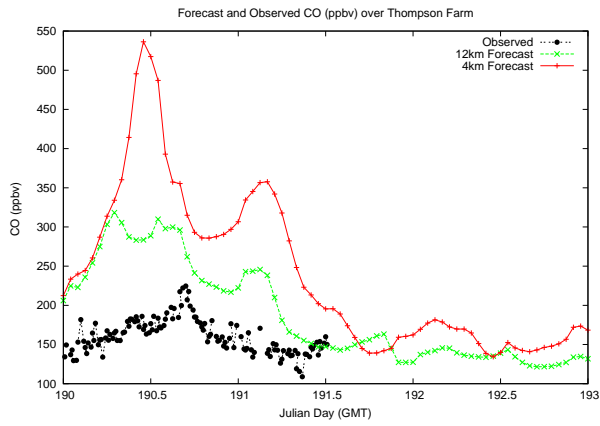

Forecast Results Compared to Measurements over Isle of Shoals

Forecast Results Compared to Measurements over Thompson Farm

Forecast Results Compared to Measurements over Castle Springs

Forecast Results Compared to Measurements over Mount Washington