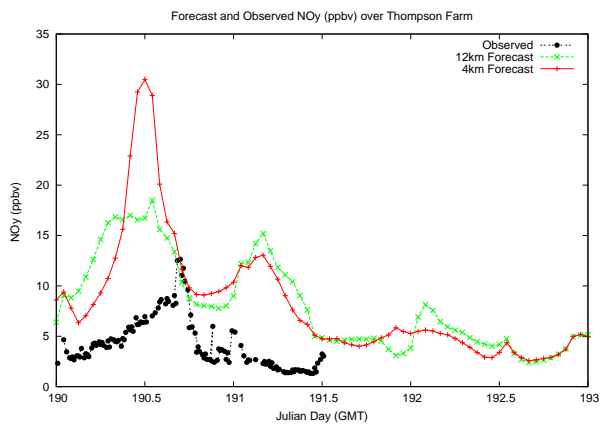

Forecast Results Compared to Measurements over Isle of Shoals

Forecast Results Compared to Measurements over Thompson Farm

Forecast Results Compared to Measurements over Castle Springs

Forecast Results Compared to Measurements over Mount Washington