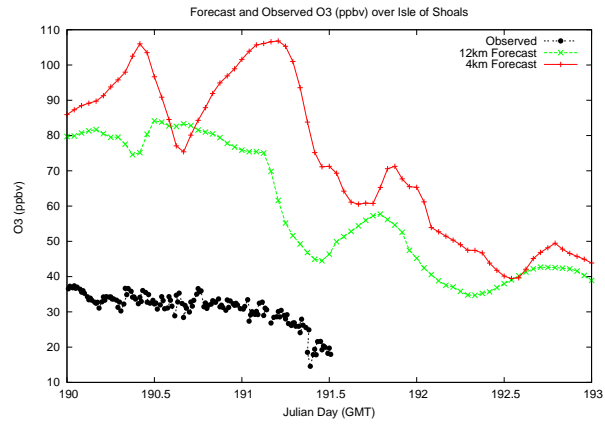

Forecast Results Compared to Measurements over Isle of Shoals

Forecast Results Compared to Measurements over Thompson Farm

Forecast Results Compared to Measurements over Castle Springs

Forecast Results Compared to Measurements over Mount Washington