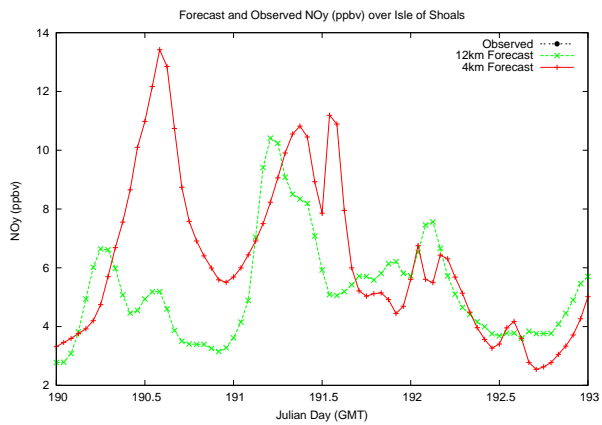

Forecast Results Compared to Measurements over Isle of Shoals

Forecast Results Compared to Measurements over Thompson Farm

Forecast Results Compared to Measurements over Castle Springs

Forecast Results Compared to Measurements over Mount Washington