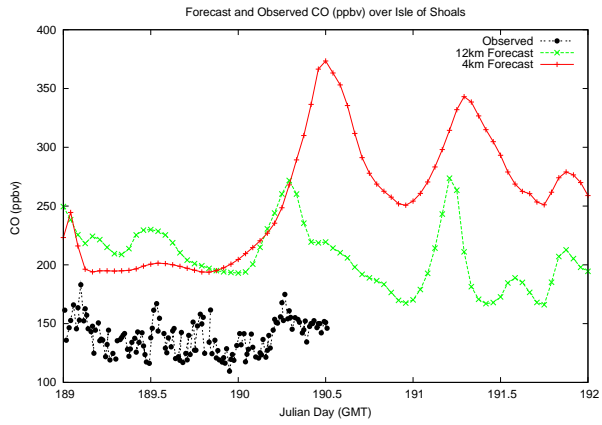

Forecast Results Compared to Measurements over Isle of Shoals

Forecast Results Compared to Measurements over Thompson Farm

Forecast Results Compared to Measurements over Castle Springs

Forecast Results Compared to Measurements over Mount Washington