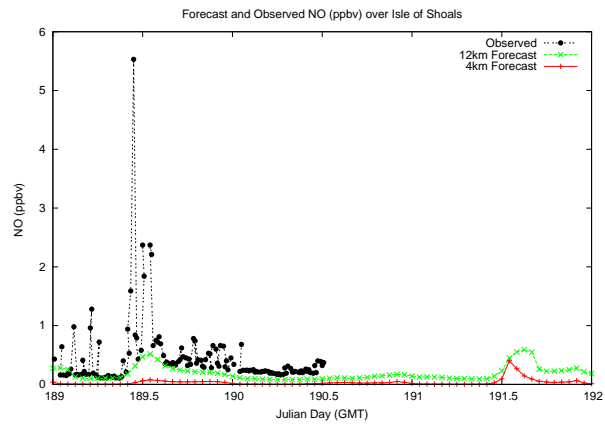

Forecast Results Compared to Measurements over Isle of Shoals

Forecast Results Compared to Measurements over Thompson Farm

Forecast Results Compared to Measurements over Castle Springs

Forecast Results Compared to Measurements over Mount Washington