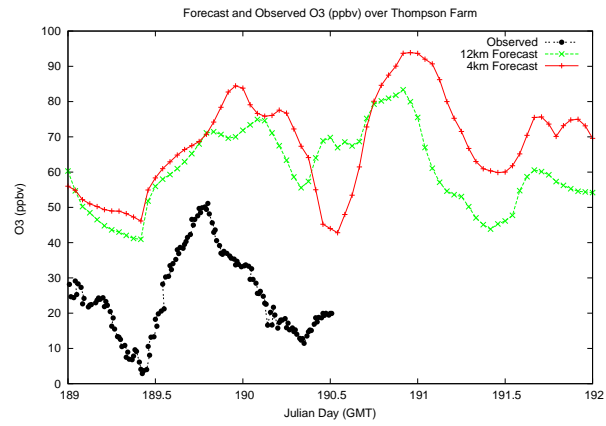

Forecast Results Compared to Measurements over Isle of Shoals

Forecast Results Compared to Measurements over Thompson Farm

Forecast Results Compared to Measurements over Castle Springs

Forecast Results Compared to Measurements over Mount Washington