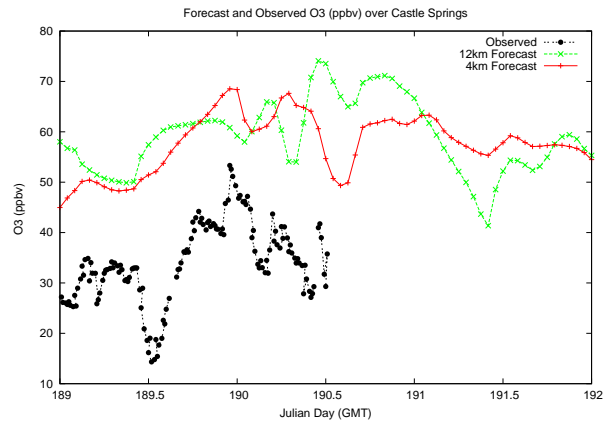

Forecast Results Compared to Measurements over Isle of Shoals

Forecast Results Compared to Measurements over Thompson Farm

Forecast Results Compared to Measurements over Castle Springs

Forecast Results Compared to Measurements over Mount Washington