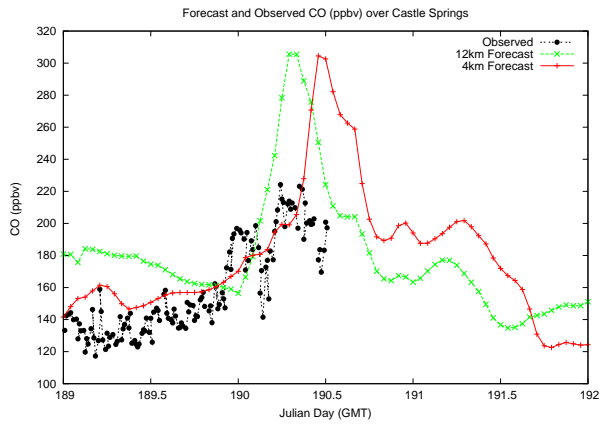

Forecast Results Compared to Measurements over Isle of Shoals

Forecast Results Compared to Measurements over Thompson Farm

Forecast Results Compared to Measurements over Castle Springs

Forecast Results Compared to Measurements over Mount Washington