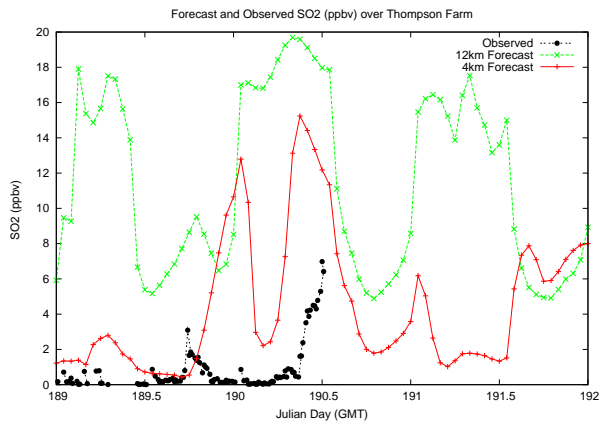

Forecast Results Compared to Measurements over Isle of Shoals

Forecast Results Compared to Measurements over Thompson Farm

Forecast Results Compared to Measurements over Castle Springs

Forecast Results Compared to Measurements over Mount Washington