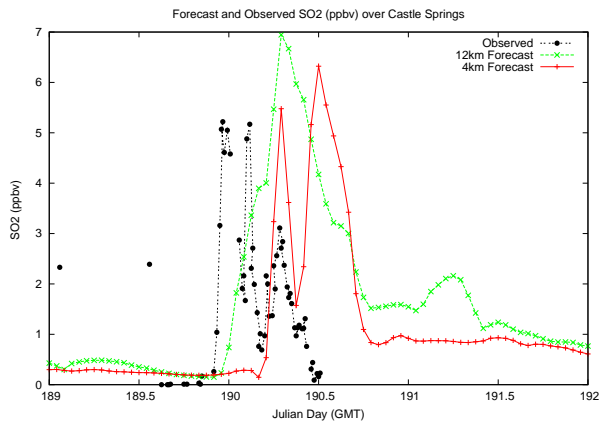

Forecast Results Compared to Measurements over Isle of Shoals

Forecast Results Compared to Measurements over Thompson Farm

Forecast Results Compared to Measurements over Castle Springs

Forecast Results Compared to Measurements over Mount Washington