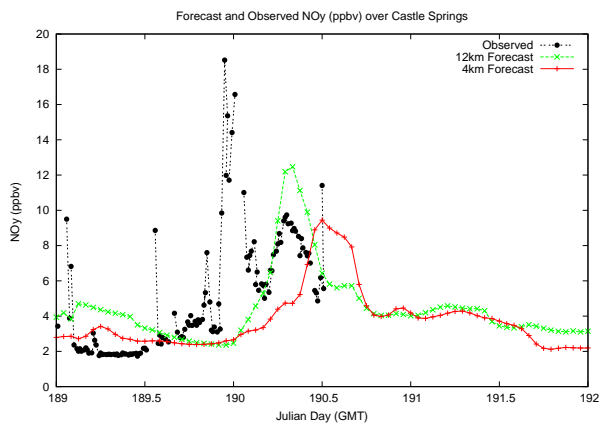

Forecast Results Compared to Measurements over Isle of Shoals

Forecast Results Compared to Measurements over Thompson Farm

Forecast Results Compared to Measurements over Castle Springs

Forecast Results Compared to Measurements over Mount Washington