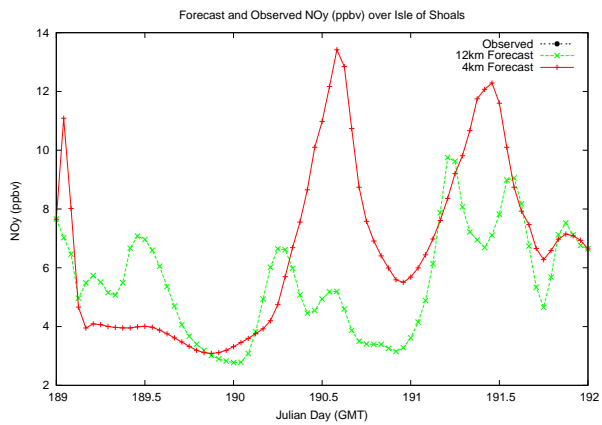

Forecast Results Compared to Measurements over Isle of Shoals

Forecast Results Compared to Measurements over Thompson Farm

Forecast Results Compared to Measurements over Castle Springs

Forecast Results Compared to Measurements over Mount Washington