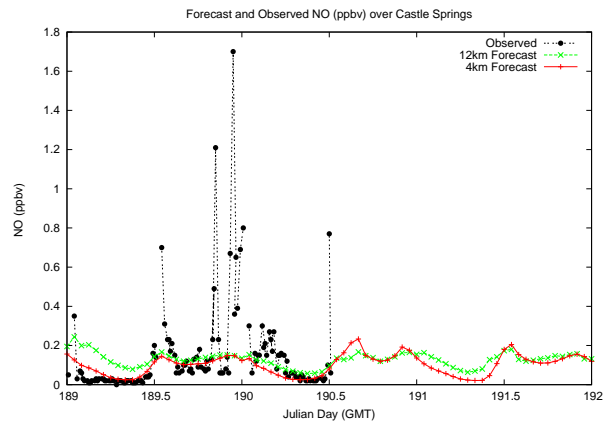

Forecast Results Compared to Measurements over Isle of Shoals

Forecast Results Compared to Measurements over Thompson Farm

Forecast Results Compared to Measurements over Castle Springs

Forecast Results Compared to Measurements over Mount Washington