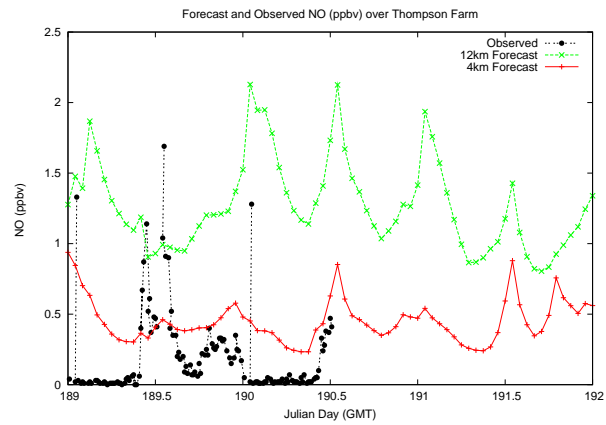

Forecast Results Compared to Measurements over Isle of Shoals

Forecast Results Compared to Measurements over Thompson Farm

Forecast Results Compared to Measurements over Castle Springs

Forecast Results Compared to Measurements over Mount Washington