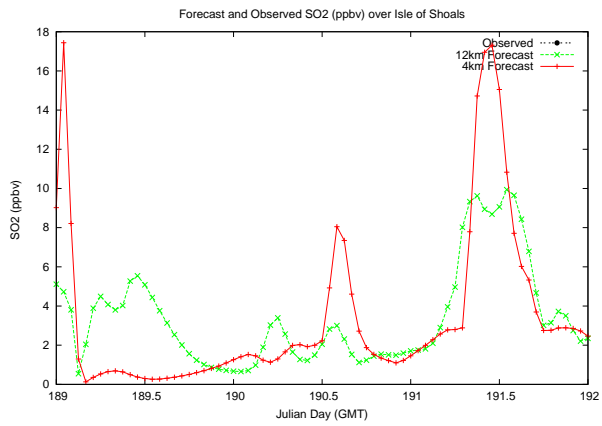

Forecast Results Compared to Measurements over Isle of Shoals

Forecast Results Compared to Measurements over Thompson Farm

Forecast Results Compared to Measurements over Castle Springs

Forecast Results Compared to Measurements over Mount Washington