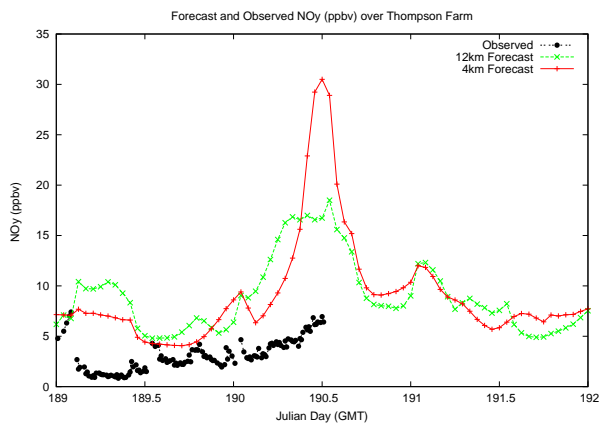

Forecast Results Compared to Measurements over Isle of Shoals

Forecast Results Compared to Measurements over Thompson Farm

Forecast Results Compared to Measurements over Castle Springs

Forecast Results Compared to Measurements over Mount Washington