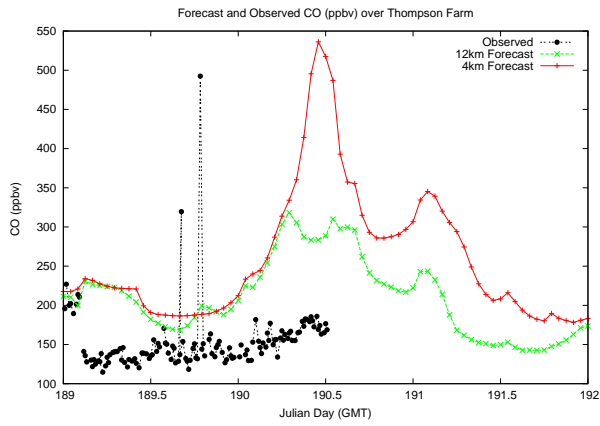

Forecast Results Compared to Measurements over Isle of Shoals

Forecast Results Compared to Measurements over Thompson Farm

Forecast Results Compared to Measurements over Castle Springs

Forecast Results Compared to Measurements over Mount Washington