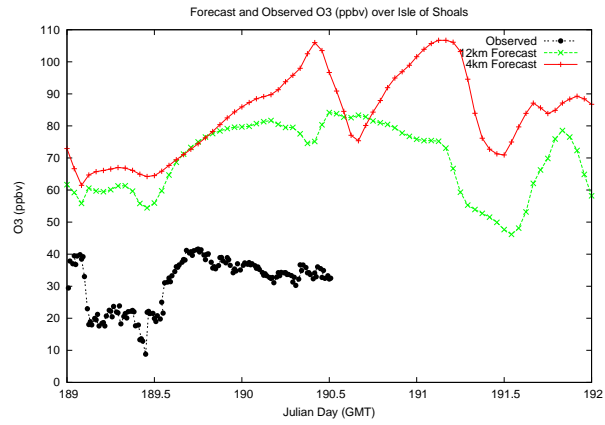

Forecast Results Compared to Measurements over Isle of Shoals

Forecast Results Compared to Measurements over Thompson Farm

Forecast Results Compared to Measurements over Castle Springs

Forecast Results Compared to Measurements over Mount Washington