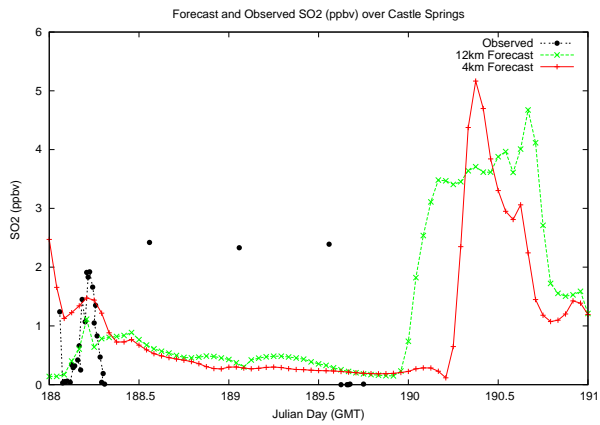

Forecast Results Compared to Measurements over Isle of Shoals

Forecast Results Compared to Measurements over Thompson Farm

Forecast Results Compared to Measurements over Castle Springs

Forecast Results Compared to Measurements over Mount Washington