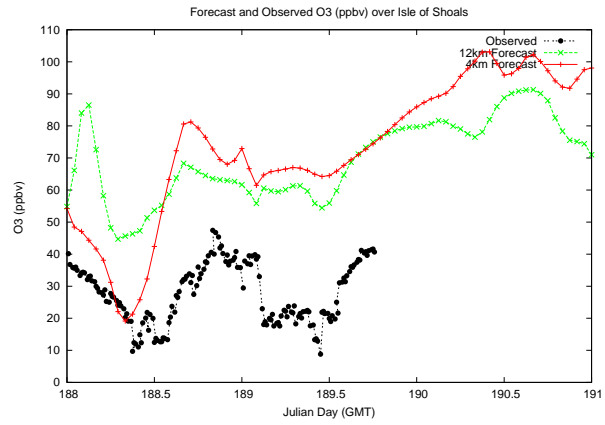

Forecast Results Compared to Measurements over Isle of Shoals

Forecast Results Compared to Measurements over Thompson Farm

Forecast Results Compared to Measurements over Castle Springs

Forecast Results Compared to Measurements over Mount Washington