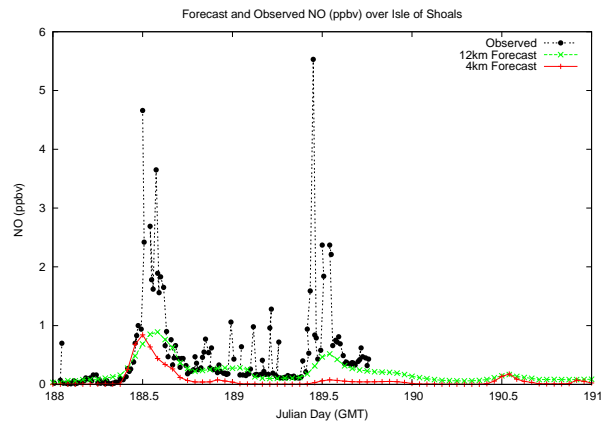

Forecast Results Compared to Measurements over Isle of Shoals

Forecast Results Compared to Measurements over Thompson Farm

Forecast Results Compared to Measurements over Castle Springs

Forecast Results Compared to Measurements over Mount Washington