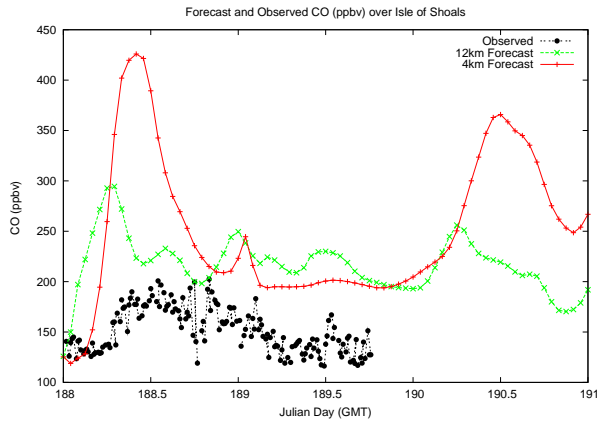

Forecast Results Compared to Measurements over Isle of Shoals

Forecast Results Compared to Measurements over Thompson Farm

Forecast Results Compared to Measurements over Castle Springs

Forecast Results Compared to Measurements over Mount Washington