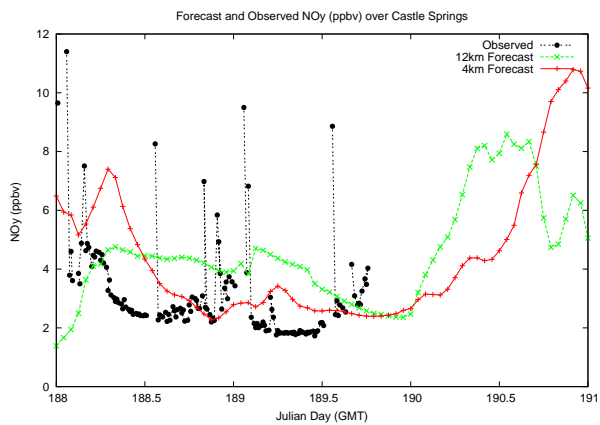

Forecast Results Compared to Measurements over Isle of Shoals

Forecast Results Compared to Measurements over Thompson Farm

Forecast Results Compared to Measurements over Castle Springs

Forecast Results Compared to Measurements over Mount Washington