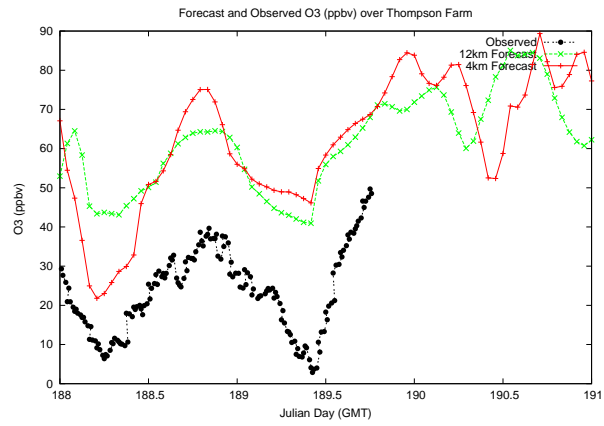

Forecast Results Compared to Measurements over Isle of Shoals

Forecast Results Compared to Measurements over Thompson Farm

Forecast Results Compared to Measurements over Castle Springs

Forecast Results Compared to Measurements over Mount Washington