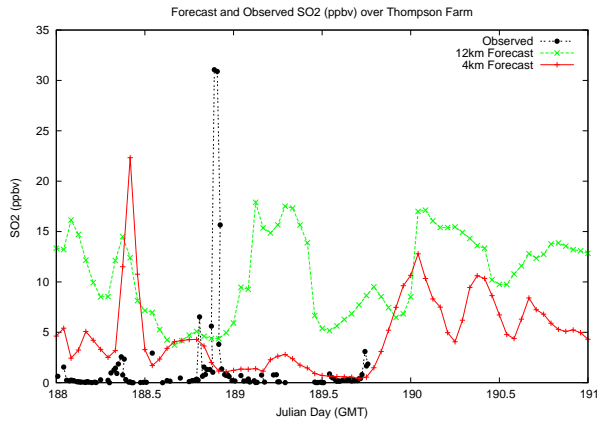

Forecast Results Compared to Measurements over Isle of Shoals

Forecast Results Compared to Measurements over Thompson Farm

Forecast Results Compared to Measurements over Castle Springs

Forecast Results Compared to Measurements over Mount Washington