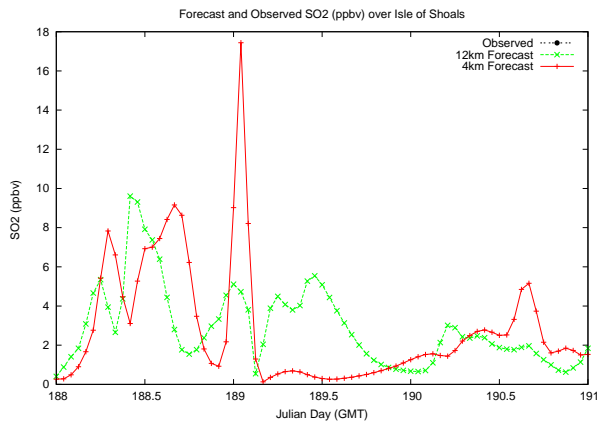

Forecast Results Compared to Measurements over Isle of Shoals

Forecast Results Compared to Measurements over Thompson Farm

Forecast Results Compared to Measurements over Castle Springs

Forecast Results Compared to Measurements over Mount Washington