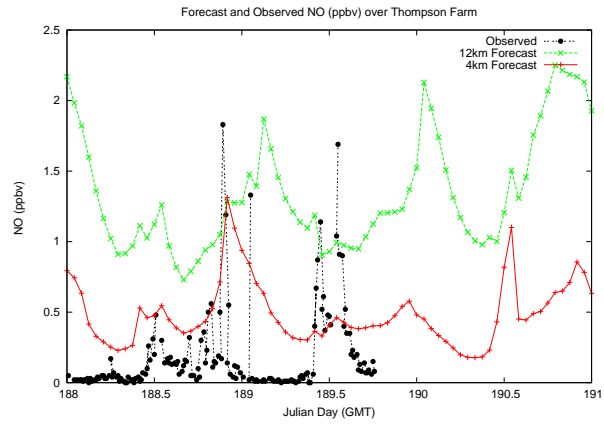

Forecast Results Compared to Measurements over Isle of Shoals

Forecast Results Compared to Measurements over Thompson Farm

Forecast Results Compared to Measurements over Castle Springs

Forecast Results Compared to Measurements over Mount Washington