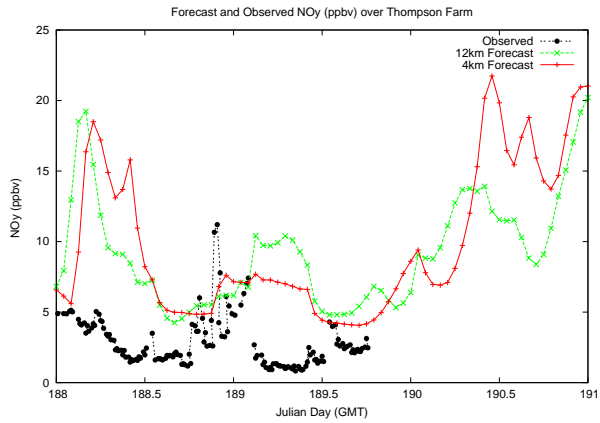

Forecast Results Compared to Measurements over Isle of Shoals

Forecast Results Compared to Measurements over Thompson Farm

Forecast Results Compared to Measurements over Castle Springs

Forecast Results Compared to Measurements over Mount Washington