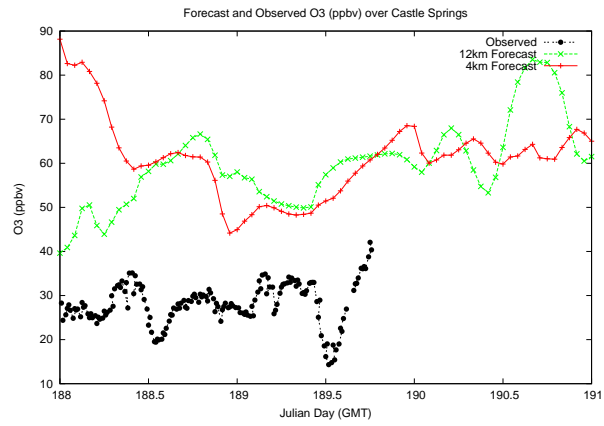

Forecast Results Compared to Measurements over Isle of Shoals

Forecast Results Compared to Measurements over Thompson Farm

Forecast Results Compared to Measurements over Castle Springs

Forecast Results Compared to Measurements over Mount Washington