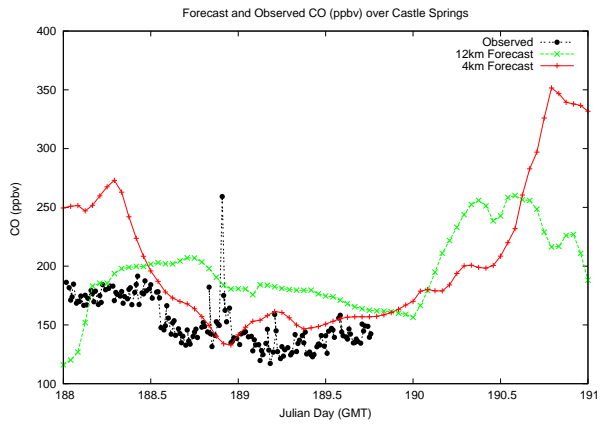

Forecast Results Compared to Measurements over Isle of Shoals

Forecast Results Compared to Measurements over Thompson Farm

Forecast Results Compared to Measurements over Castle Springs

Forecast Results Compared to Measurements over Mount Washington