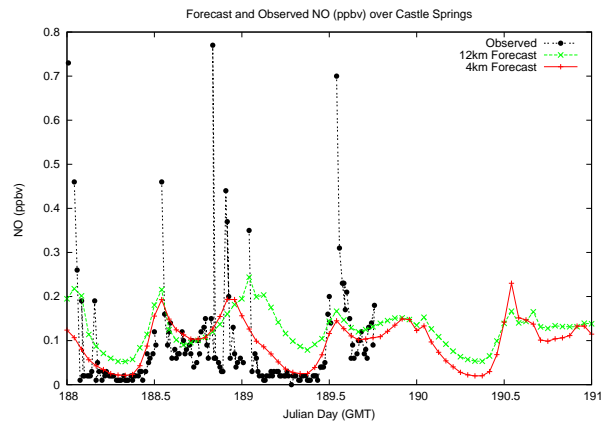

Forecast Results Compared to Measurements over Isle of Shoals

Forecast Results Compared to Measurements over Thompson Farm

Forecast Results Compared to Measurements over Castle Springs

Forecast Results Compared to Measurements over Mount Washington