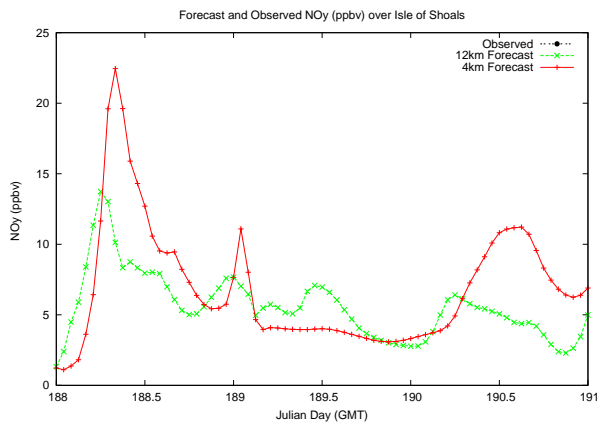

Forecast Results Compared to Measurements over Isle of Shoals

Forecast Results Compared to Measurements over Thompson Farm

Forecast Results Compared to Measurements over Castle Springs

Forecast Results Compared to Measurements over Mount Washington