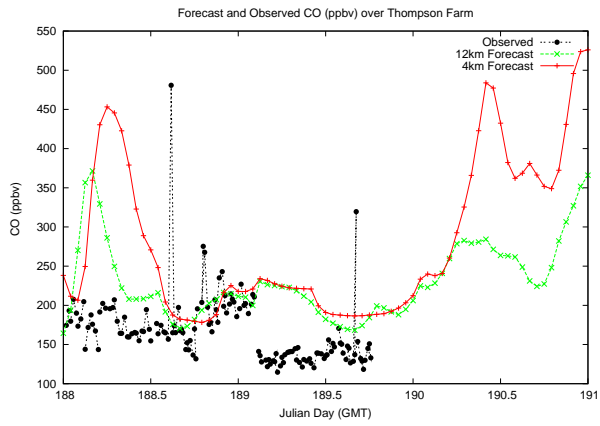

Forecast Results Compared to Measurements over Isle of Shoals

Forecast Results Compared to Measurements over Thompson Farm

Forecast Results Compared to Measurements over Castle Springs

Forecast Results Compared to Measurements over Mount Washington