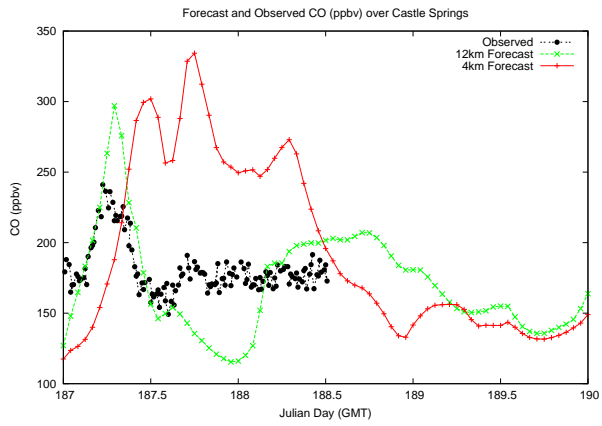

# Forecast Results Compared to Measurements over Isle of Shoals

## Forecast Results Compared to Measurements over Thompson Farm

# Forecast Results Compared to Measurements over Castle Springs

# Forecast Results Compared to Measurements over Mount Washington