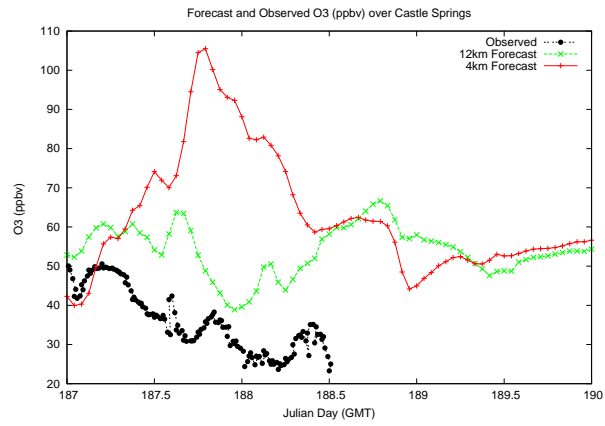

# Forecast Results Compared to Measurements over Isle of Shoals

## Forecast Results Compared to Measurements over Thompson Farm

# Forecast Results Compared to Measurements over Castle Springs

# Forecast Results Compared to Measurements over Mount Washington