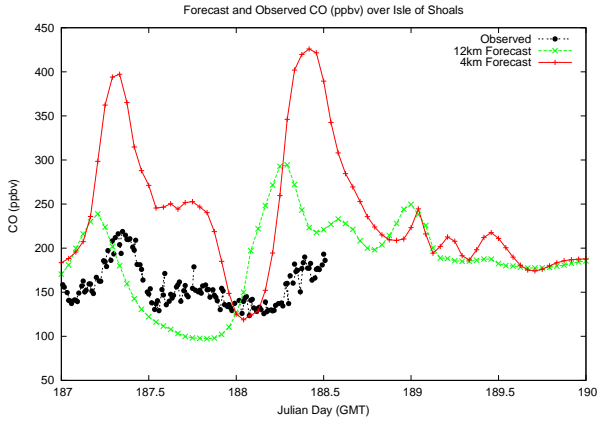

# Forecast Results Compared to Measurements over Isle of Shoals

## Forecast Results Compared to Measurements over Thompson Farm

# Forecast Results Compared to Measurements over Castle Springs

# Forecast Results Compared to Measurements over Mount Washington