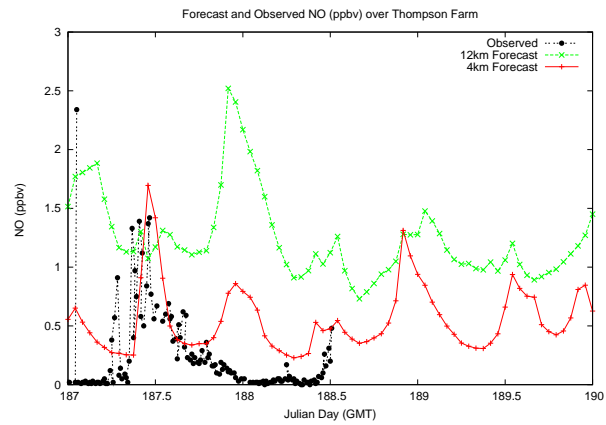

# Forecast Results Compared to Measurements over Isle of Shoals

## Forecast Results Compared to Measurements over Thompson Farm

# Forecast Results Compared to Measurements over Castle Springs

# Forecast Results Compared to Measurements over Mount Washington