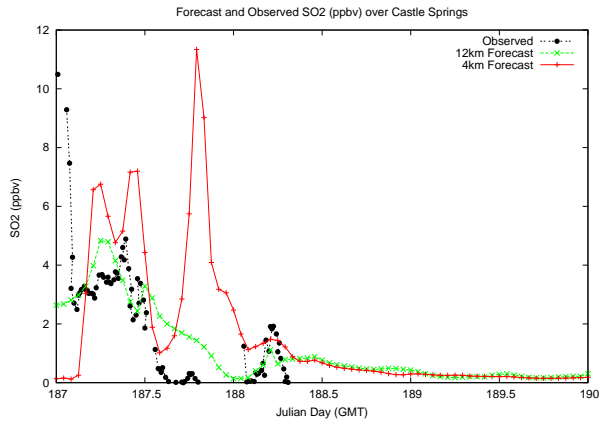

# Forecast Results Compared to Measurements over Isle of Shoals

## Forecast Results Compared to Measurements over Thompson Farm

# Forecast Results Compared to Measurements over Castle Springs

# Forecast Results Compared to Measurements over Mount Washington