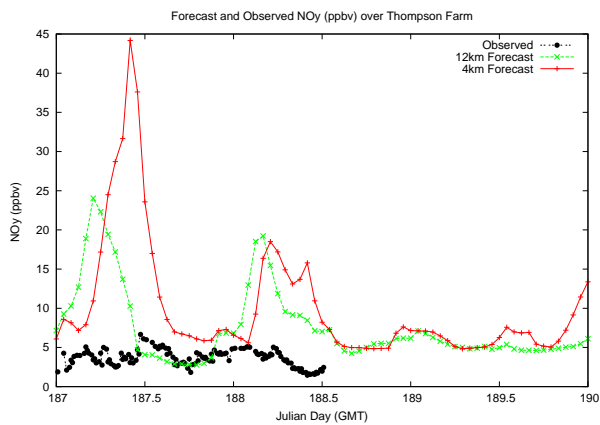

# Forecast Results Compared to Measurements over Isle of Shoals

## Forecast Results Compared to Measurements over Thompson Farm

# Forecast Results Compared to Measurements over Castle Springs

# Forecast Results Compared to Measurements over Mount Washington