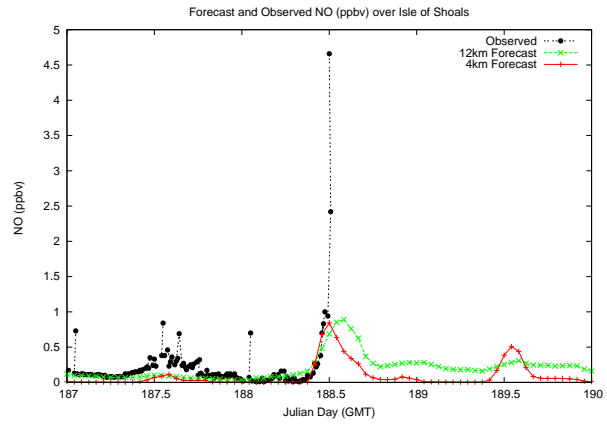

# Forecast Results Compared to Measurements over Isle of Shoals

## Forecast Results Compared to Measurements over Thompson Farm

# Forecast Results Compared to Measurements over Castle Springs

# Forecast Results Compared to Measurements over Mount Washington