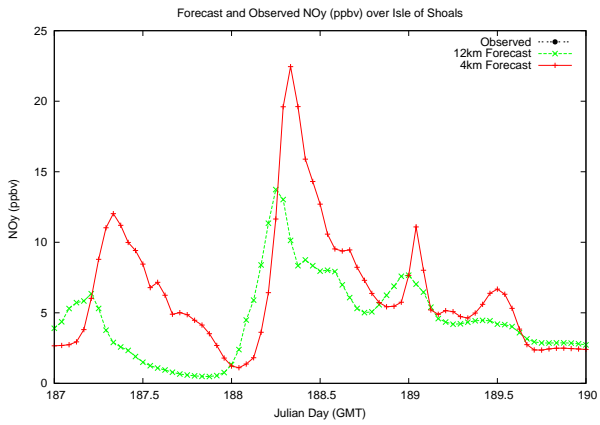

# Forecast Results Compared to Measurements over Isle of Shoals

## Forecast Results Compared to Measurements over Thompson Farm

# Forecast Results Compared to Measurements over Castle Springs

# Forecast Results Compared to Measurements over Mount Washington