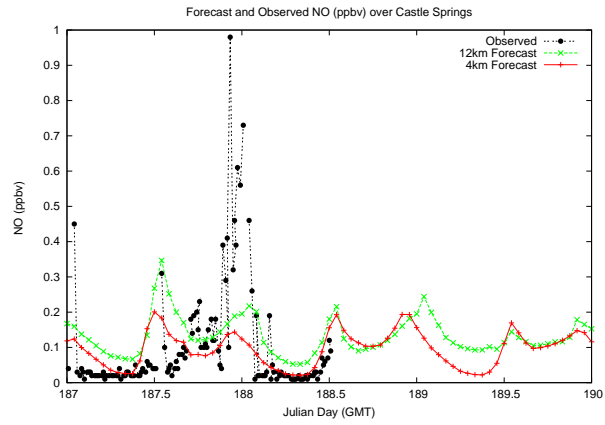

# Forecast Results Compared to Measurements over Isle of Shoals

## Forecast Results Compared to Measurements over Thompson Farm

# Forecast Results Compared to Measurements over Castle Springs

# Forecast Results Compared to Measurements over Mount Washington