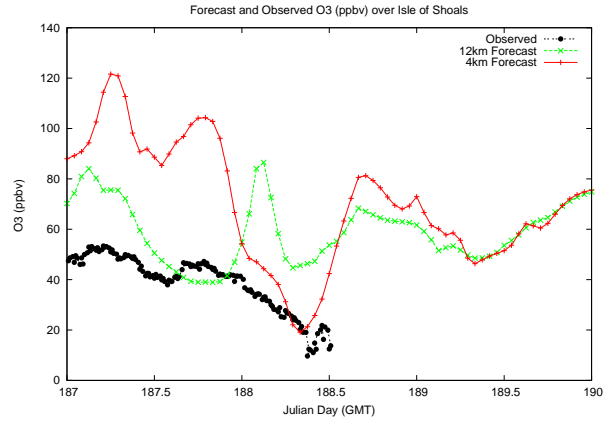

# Forecast Results Compared to Measurements over Isle of Shoals

## Forecast Results Compared to Measurements over Thompson Farm

# Forecast Results Compared to Measurements over Castle Springs

# Forecast Results Compared to Measurements over Mount Washington