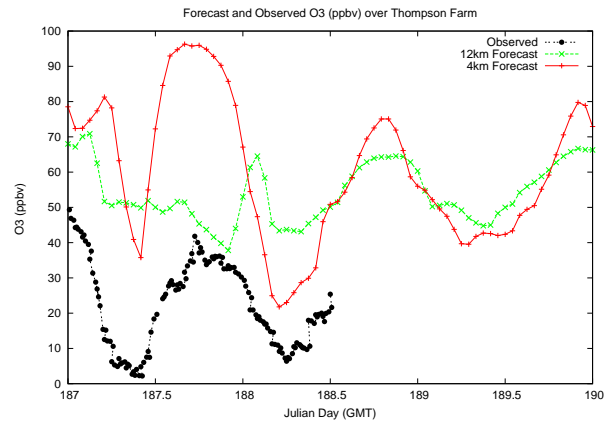

# Forecast Results Compared to Measurements over Isle of Shoals

## Forecast Results Compared to Measurements over Thompson Farm

# Forecast Results Compared to Measurements over Castle Springs

# Forecast Results Compared to Measurements over Mount Washington