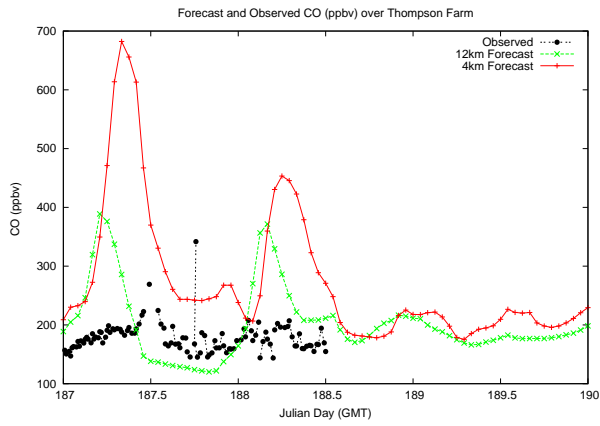

# Forecast Results Compared to Measurements over Isle of Shoals

## Forecast Results Compared to Measurements over Thompson Farm

# Forecast Results Compared to Measurements over Castle Springs

# Forecast Results Compared to Measurements over Mount Washington