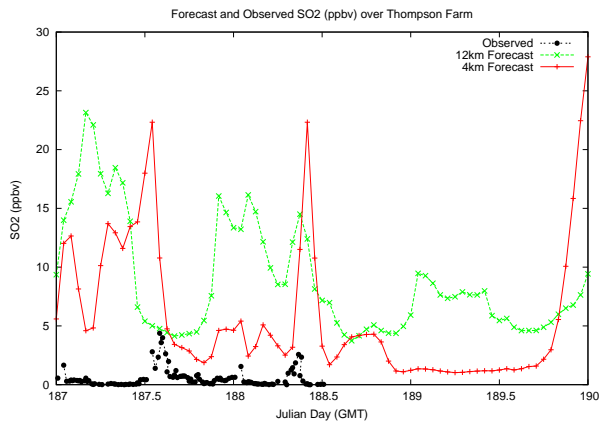

# Forecast Results Compared to Measurements over Isle of Shoals

## Forecast Results Compared to Measurements over Thompson Farm

# Forecast Results Compared to Measurements over Castle Springs

# Forecast Results Compared to Measurements over Mount Washington