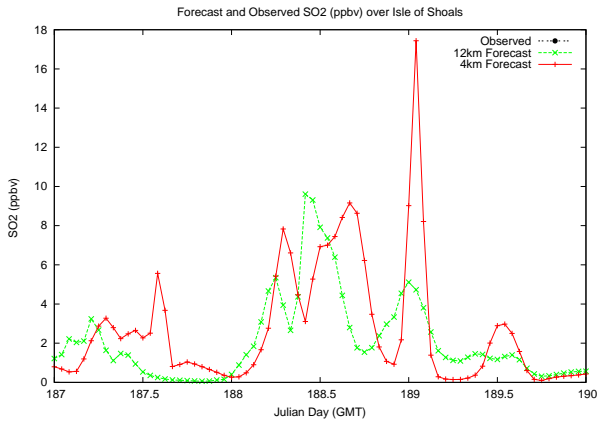

# Forecast Results Compared to Measurements over Isle of Shoals

## Forecast Results Compared to Measurements over Thompson Farm

# Forecast Results Compared to Measurements over Castle Springs

# Forecast Results Compared to Measurements over Mount Washington