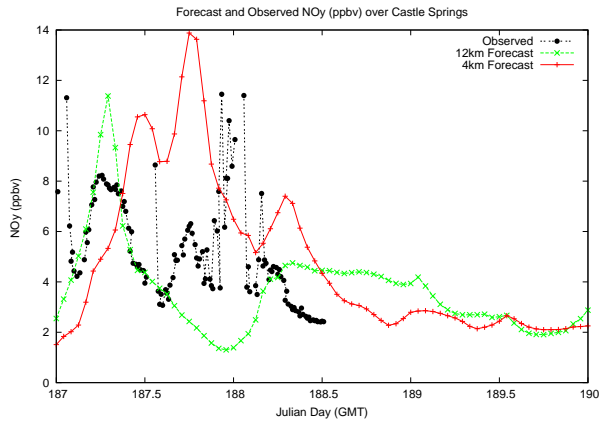

# Forecast Results Compared to Measurements over Isle of Shoals

## Forecast Results Compared to Measurements over Thompson Farm

# Forecast Results Compared to Measurements over Castle Springs

# Forecast Results Compared to Measurements over Mount Washington