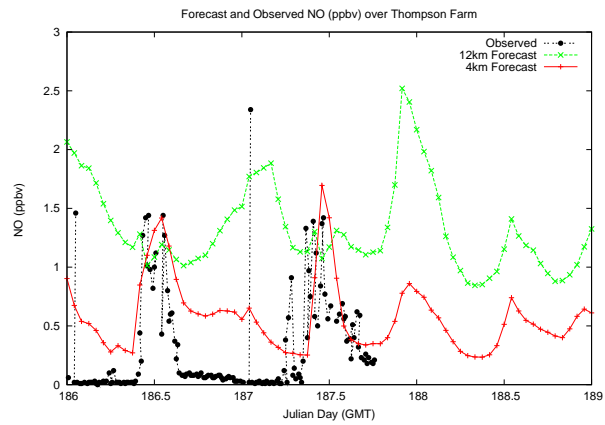

Forecast Results Compared to Measurements over Isle of Shoals

Forecast Results Compared to Measurements over Thompson Farm

Forecast Results Compared to Measurements over Castle Springs

Forecast Results Compared to Measurements over Mount Washington