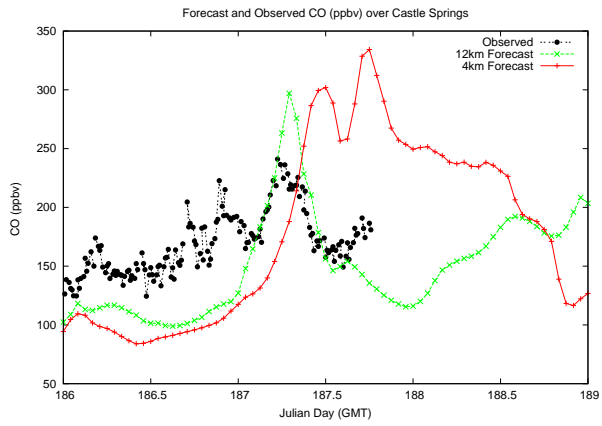

Forecast Results Compared to Measurements over Isle of Shoals

Forecast Results Compared to Measurements over Thompson Farm

Forecast Results Compared to Measurements over Castle Springs

Forecast Results Compared to Measurements over Mount Washington