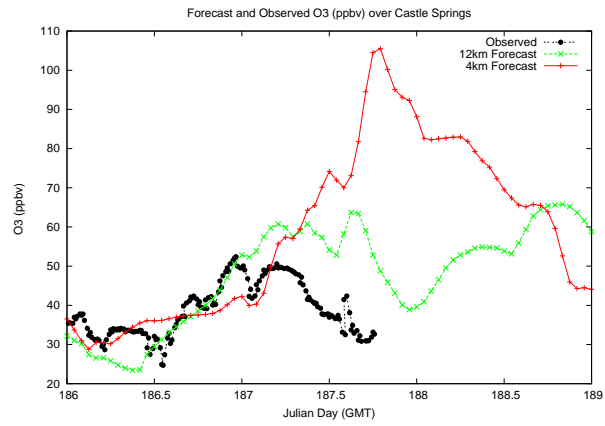

Forecast Results Compared to Measurements over Isle of Shoals

Forecast Results Compared to Measurements over Thompson Farm

Forecast Results Compared to Measurements over Castle Springs

Forecast Results Compared to Measurements over Mount Washington