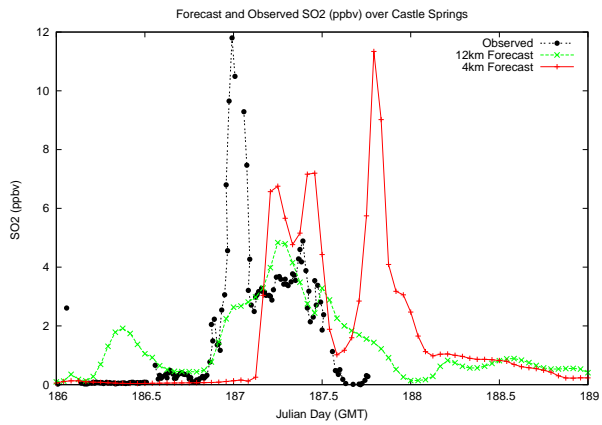

Forecast Results Compared to Measurements over Isle of Shoals

Forecast Results Compared to Measurements over Thompson Farm

Forecast Results Compared to Measurements over Castle Springs

Forecast Results Compared to Measurements over Mount Washington