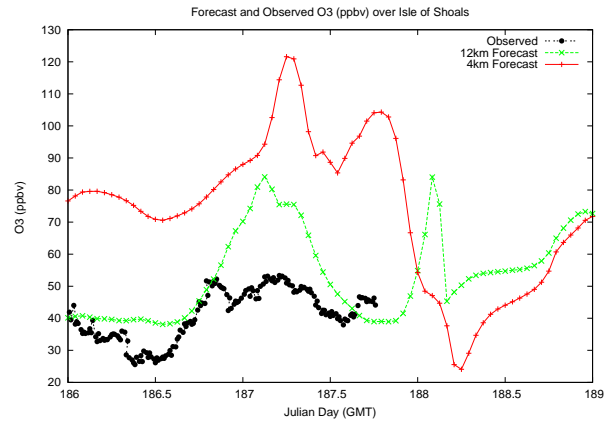

Forecast Results Compared to Measurements over Isle of Shoals

Forecast Results Compared to Measurements over Thompson Farm

Forecast Results Compared to Measurements over Castle Springs

Forecast Results Compared to Measurements over Mount Washington