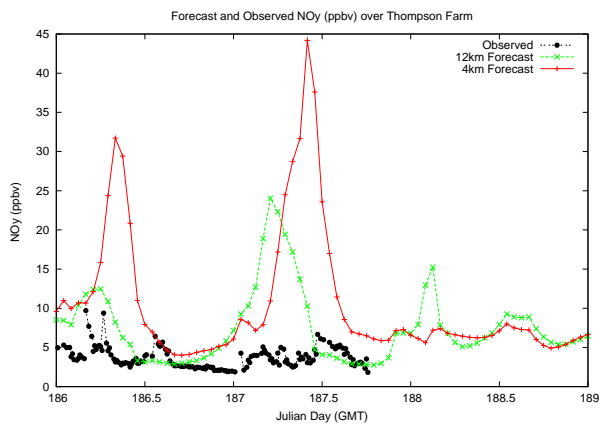

Forecast Results Compared to Measurements over Isle of Shoals

Forecast Results Compared to Measurements over Thompson Farm

Forecast Results Compared to Measurements over Castle Springs

Forecast Results Compared to Measurements over Mount Washington