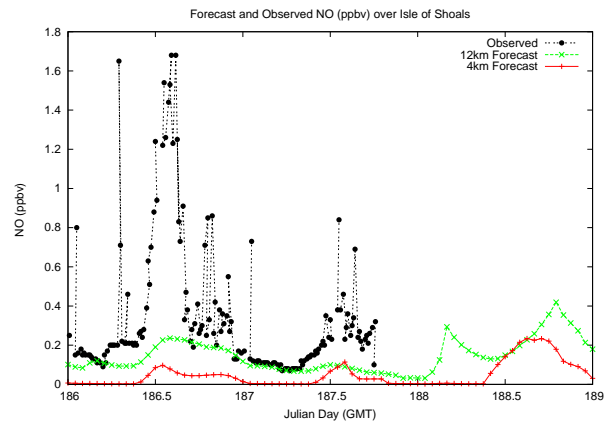

Forecast Results Compared to Measurements over Isle of Shoals

Forecast Results Compared to Measurements over Thompson Farm

Forecast Results Compared to Measurements over Castle Springs

Forecast Results Compared to Measurements over Mount Washington