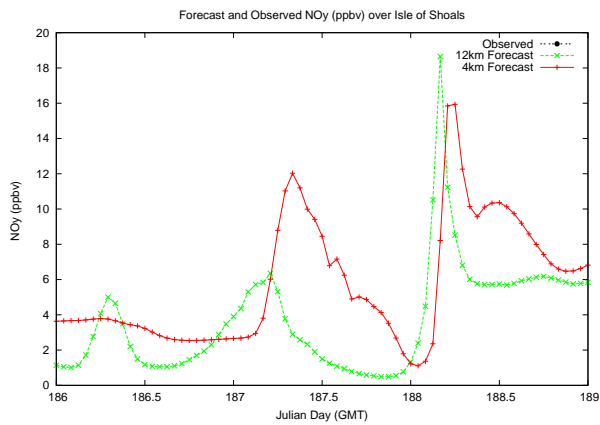

Forecast Results Compared to Measurements over Isle of Shoals

Forecast Results Compared to Measurements over Thompson Farm

Forecast Results Compared to Measurements over Castle Springs

Forecast Results Compared to Measurements over Mount Washington