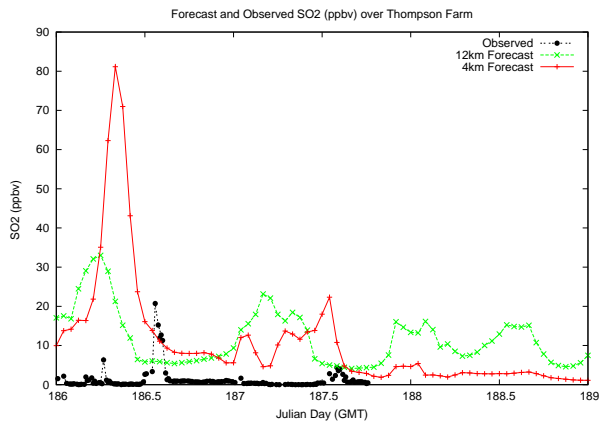

Forecast Results Compared to Measurements over Isle of Shoals

Forecast Results Compared to Measurements over Thompson Farm

Forecast Results Compared to Measurements over Castle Springs

Forecast Results Compared to Measurements over Mount Washington