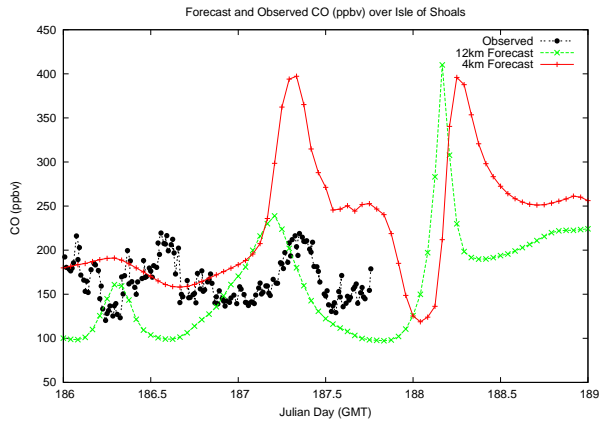

Forecast Results Compared to Measurements over Isle of Shoals

Forecast Results Compared to Measurements over Thompson Farm

Forecast Results Compared to Measurements over Castle Springs

Forecast Results Compared to Measurements over Mount Washington