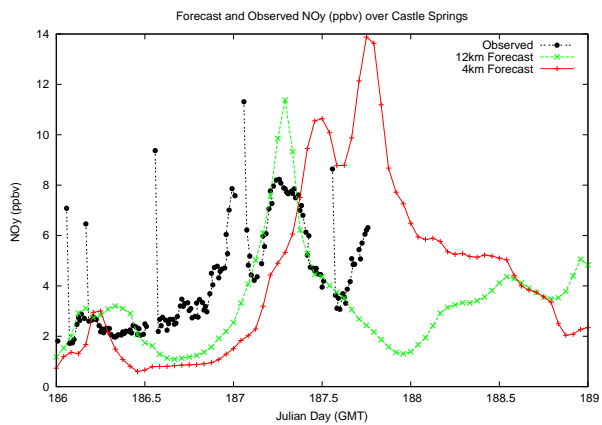

Forecast Results Compared to Measurements over Isle of Shoals

Forecast Results Compared to Measurements over Thompson Farm

Forecast Results Compared to Measurements over Castle Springs

Forecast Results Compared to Measurements over Mount Washington