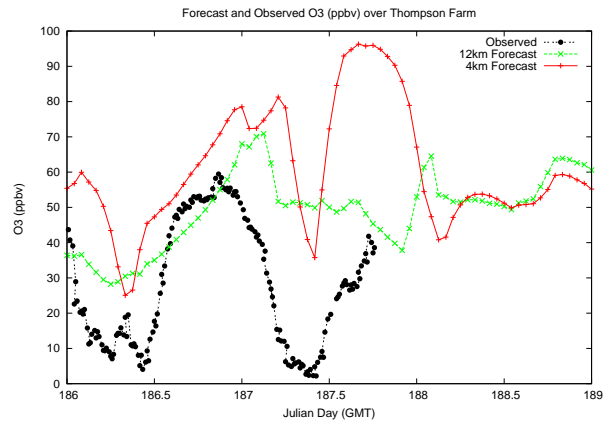

Forecast Results Compared to Measurements over Isle of Shoals

Forecast Results Compared to Measurements over Thompson Farm

Forecast Results Compared to Measurements over Castle Springs

Forecast Results Compared to Measurements over Mount Washington