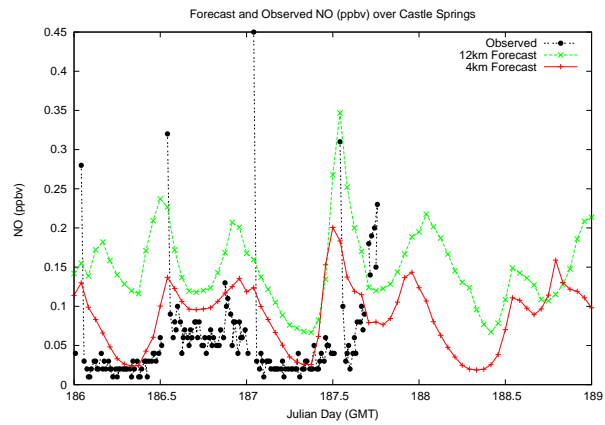

Forecast Results Compared to Measurements over Isle of Shoals

Forecast Results Compared to Measurements over Thompson Farm

Forecast Results Compared to Measurements over Castle Springs

Forecast Results Compared to Measurements over Mount Washington