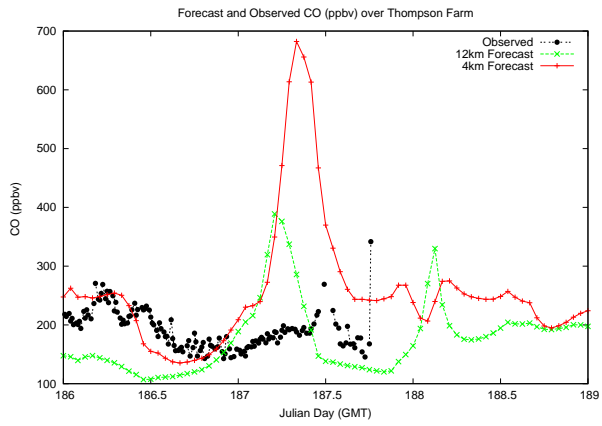

Forecast Results Compared to Measurements over Isle of Shoals

Forecast Results Compared to Measurements over Thompson Farm

Forecast Results Compared to Measurements over Castle Springs

Forecast Results Compared to Measurements over Mount Washington