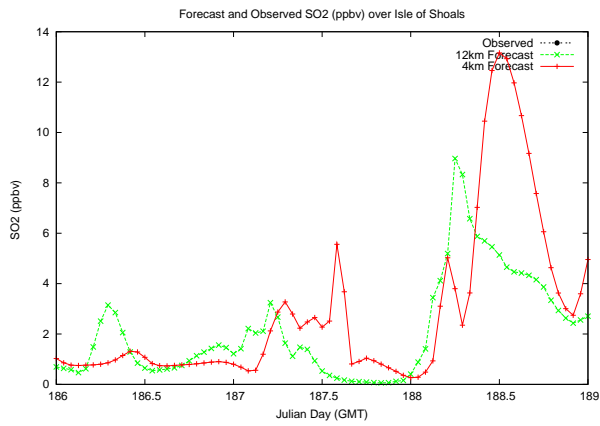

Forecast Results Compared to Measurements over Isle of Shoals

Forecast Results Compared to Measurements over Thompson Farm

Forecast Results Compared to Measurements over Castle Springs

Forecast Results Compared to Measurements over Mount Washington