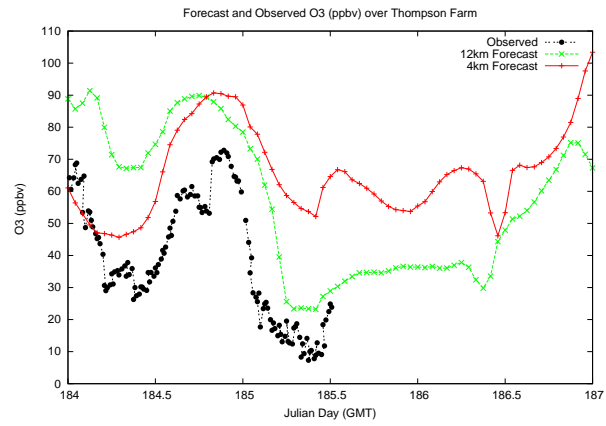

Forecast Results Compared to Measurements over Isle of Shoals

Forecast Results Compared to Measurements over Thompson Farm

Forecast Results Compared to Measurements over Castle Springs

Forecast Results Compared to Measurements over Mount Washington