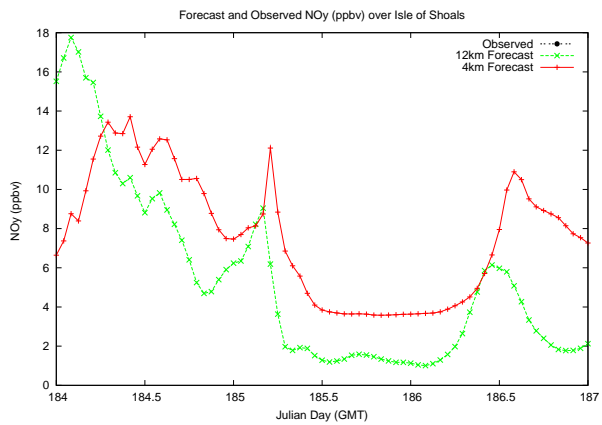

Forecast Results Compared to Measurements over Isle of Shoals

Forecast Results Compared to Measurements over Thompson Farm

Forecast Results Compared to Measurements over Castle Springs

Forecast Results Compared to Measurements over Mount Washington