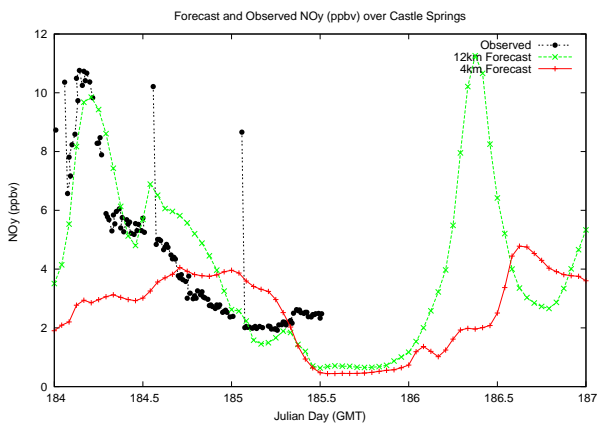

Forecast Results Compared to Measurements over Isle of Shoals

Forecast Results Compared to Measurements over Thompson Farm

Forecast Results Compared to Measurements over Castle Springs

Forecast Results Compared to Measurements over Mount Washington