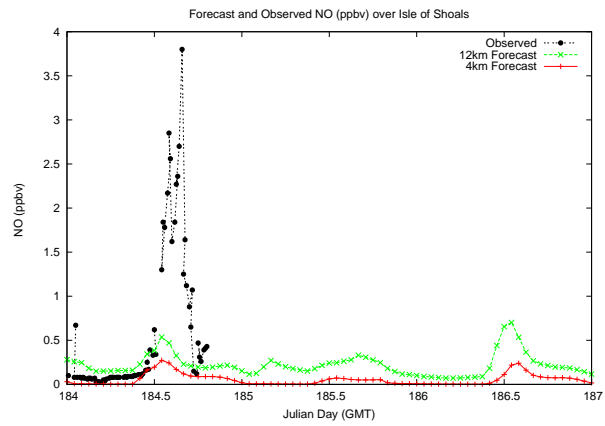

Forecast Results Compared to Measurements over Isle of Shoals

Forecast Results Compared to Measurements over Thompson Farm

Forecast Results Compared to Measurements over Castle Springs

Forecast Results Compared to Measurements over Mount Washington