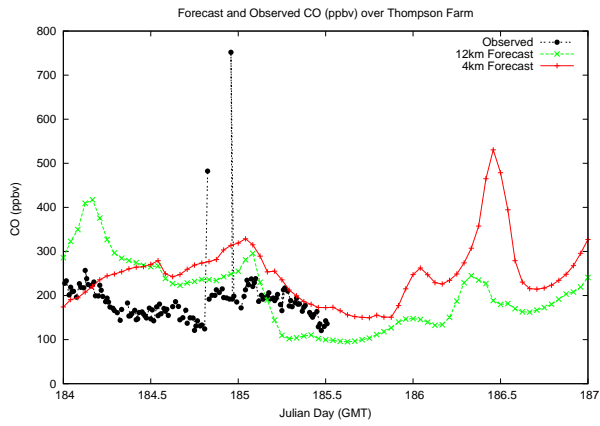

Forecast Results Compared to Measurements over Isle of Shoals

Forecast Results Compared to Measurements over Thompson Farm

Forecast Results Compared to Measurements over Castle Springs

Forecast Results Compared to Measurements over Mount Washington