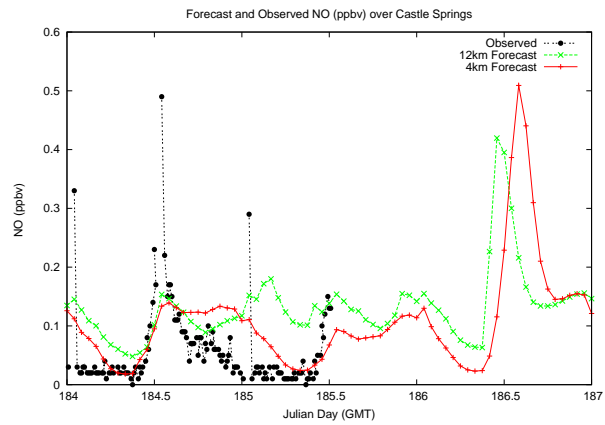

Forecast Results Compared to Measurements over Isle of Shoals

Forecast Results Compared to Measurements over Thompson Farm

Forecast Results Compared to Measurements over Castle Springs

Forecast Results Compared to Measurements over Mount Washington