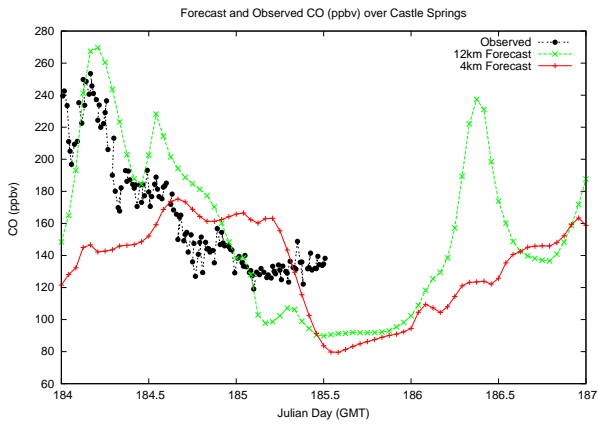

Forecast Results Compared to Measurements over Isle of Shoals

Forecast Results Compared to Measurements over Thompson Farm

Forecast Results Compared to Measurements over Castle Springs

Forecast Results Compared to Measurements over Mount Washington