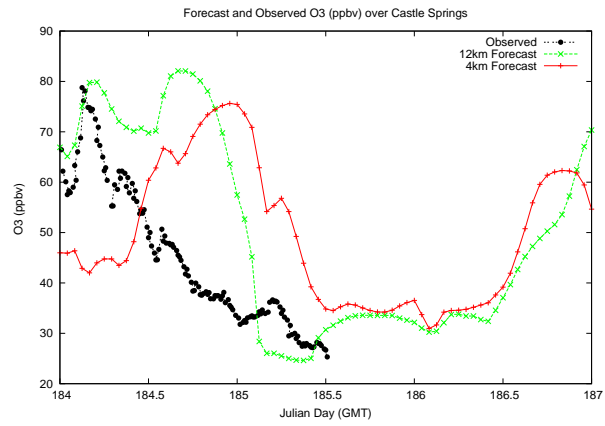

Forecast Results Compared to Measurements over Isle of Shoals

Forecast Results Compared to Measurements over Thompson Farm

Forecast Results Compared to Measurements over Castle Springs

Forecast Results Compared to Measurements over Mount Washington