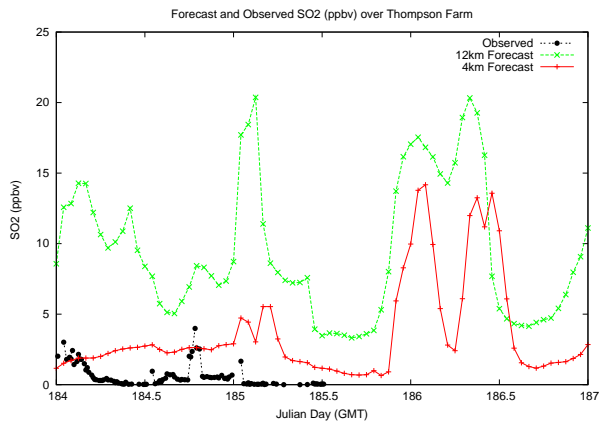

Forecast Results Compared to Measurements over Isle of Shoals

Forecast Results Compared to Measurements over Thompson Farm

Forecast Results Compared to Measurements over Castle Springs

Forecast Results Compared to Measurements over Mount Washington