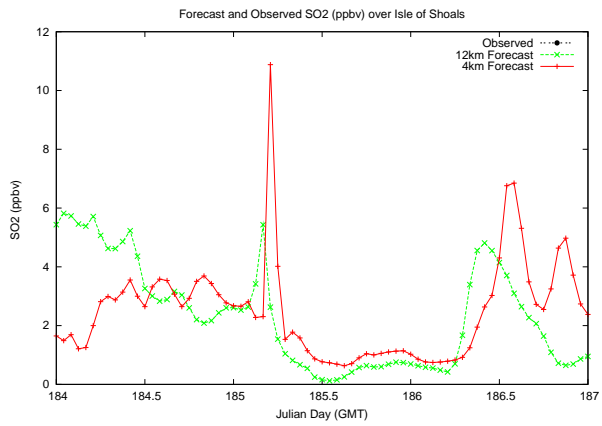

Forecast Results Compared to Measurements over Isle of Shoals

Forecast Results Compared to Measurements over Thompson Farm

Forecast Results Compared to Measurements over Castle Springs

Forecast Results Compared to Measurements over Mount Washington