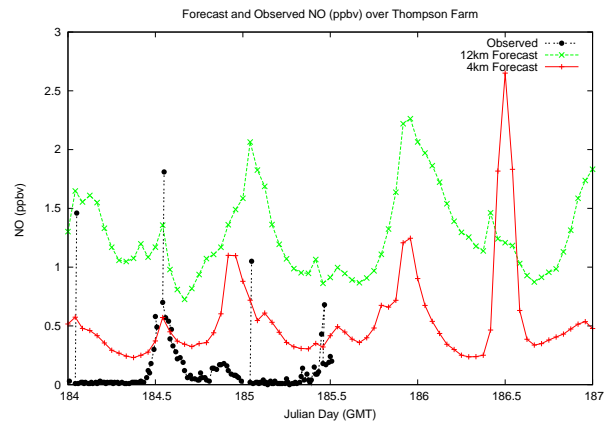

Forecast Results Compared to Measurements over Isle of Shoals

Forecast Results Compared to Measurements over Thompson Farm

Forecast Results Compared to Measurements over Castle Springs

Forecast Results Compared to Measurements over Mount Washington