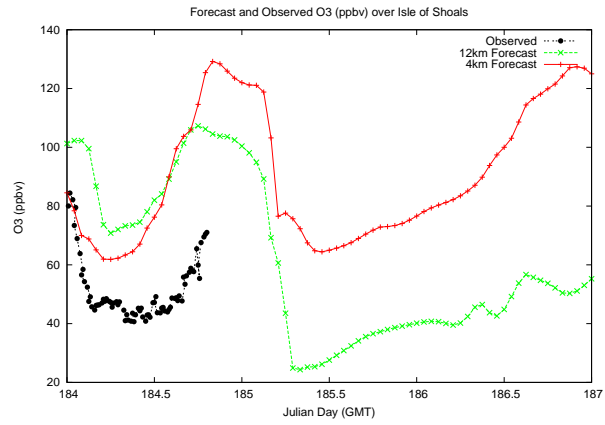

Forecast Results Compared to Measurements over Isle of Shoals

Forecast Results Compared to Measurements over Thompson Farm

Forecast Results Compared to Measurements over Castle Springs

Forecast Results Compared to Measurements over Mount Washington