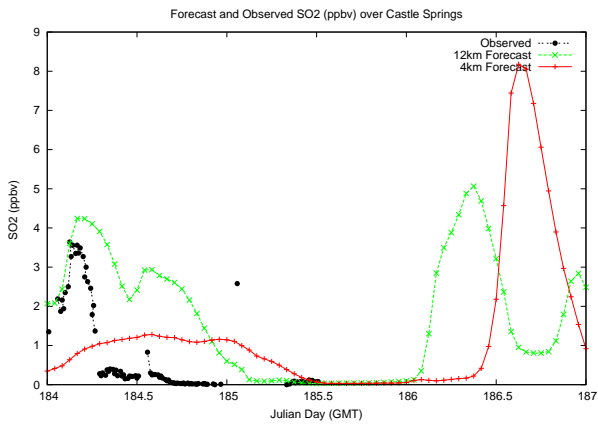

Forecast Results Compared to Measurements over Isle of Shoals

Forecast Results Compared to Measurements over Thompson Farm

Forecast Results Compared to Measurements over Castle Springs

Forecast Results Compared to Measurements over Mount Washington