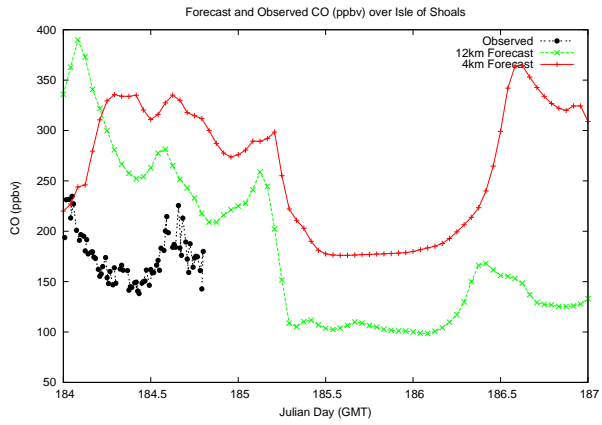

Forecast Results Compared to Measurements over Isle of Shoals

Forecast Results Compared to Measurements over Thompson Farm

Forecast Results Compared to Measurements over Castle Springs

Forecast Results Compared to Measurements over Mount Washington