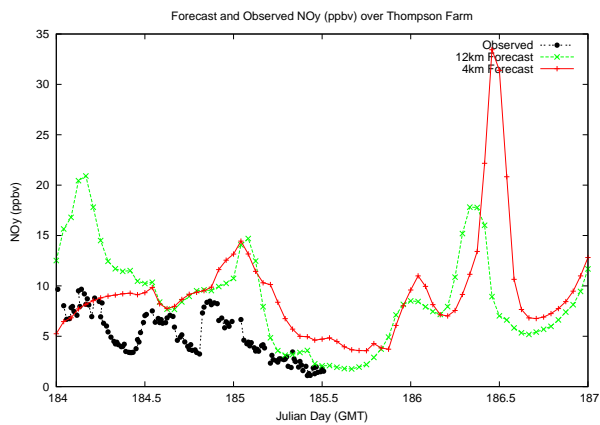

Forecast Results Compared to Measurements over Isle of Shoals

Forecast Results Compared to Measurements over Thompson Farm

Forecast Results Compared to Measurements over Castle Springs

Forecast Results Compared to Measurements over Mount Washington