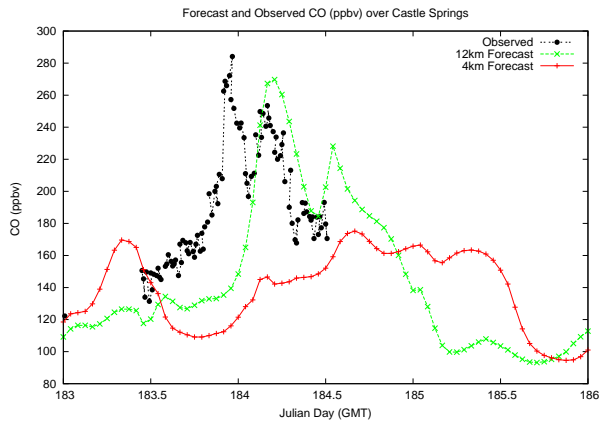

Forecast Results Compared to Measurements over Isle of Shoals

Forecast Results Compared to Measurements over Thompson Farm

Forecast Results Compared to Measurements over Castle Springs

Forecast Results Compared to Measurements over Mount Washington