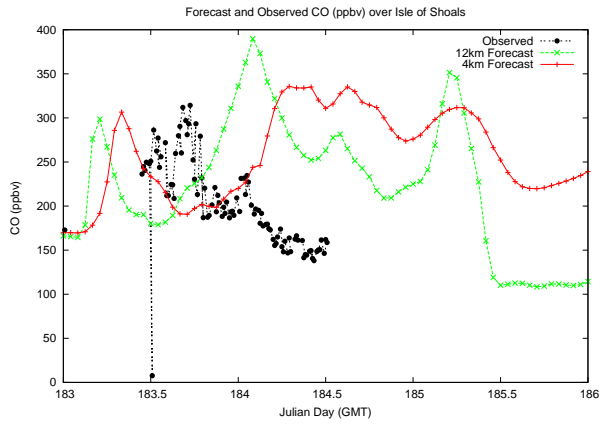

Forecast Results Compared to Measurements over Isle of Shoals

Forecast Results Compared to Measurements over Thompson Farm

Forecast Results Compared to Measurements over Castle Springs

Forecast Results Compared to Measurements over Mount Washington