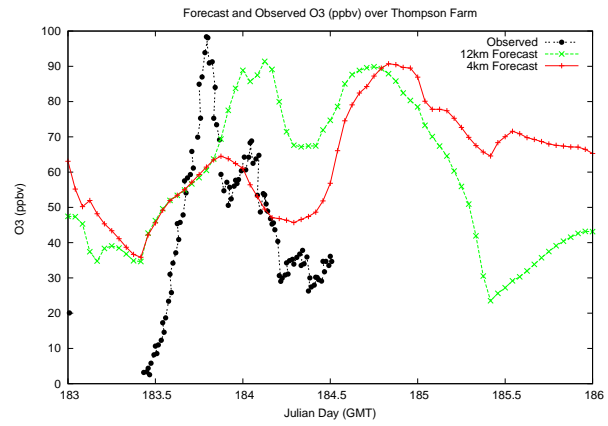

Forecast Results Compared to Measurements over Isle of Shoals

Forecast Results Compared to Measurements over Thompson Farm

Forecast Results Compared to Measurements over Castle Springs

Forecast Results Compared to Measurements over Mount Washington