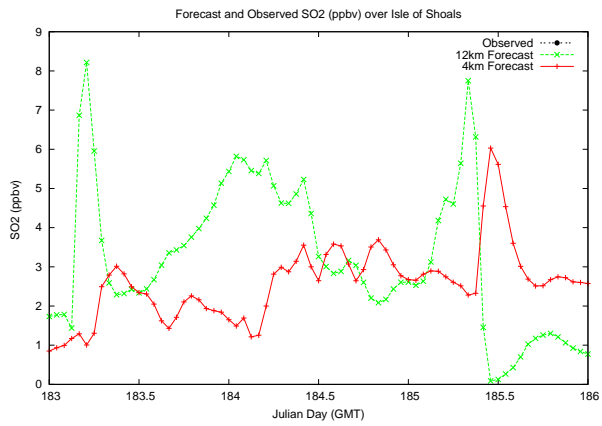

Forecast Results Compared to Measurements over Isle of Shoals

Forecast Results Compared to Measurements over Thompson Farm

Forecast Results Compared to Measurements over Castle Springs

Forecast Results Compared to Measurements over Mount Washington