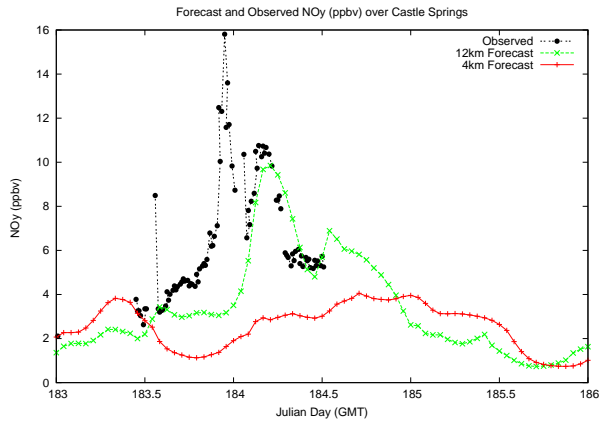

Forecast Results Compared to Measurements over Isle of Shoals

Forecast Results Compared to Measurements over Thompson Farm

Forecast Results Compared to Measurements over Castle Springs

Forecast Results Compared to Measurements over Mount Washington