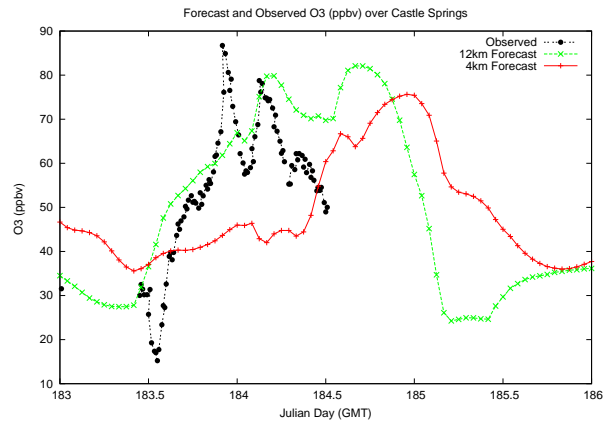

Forecast Results Compared to Measurements over Isle of Shoals

Forecast Results Compared to Measurements over Thompson Farm

Forecast Results Compared to Measurements over Castle Springs

Forecast Results Compared to Measurements over Mount Washington