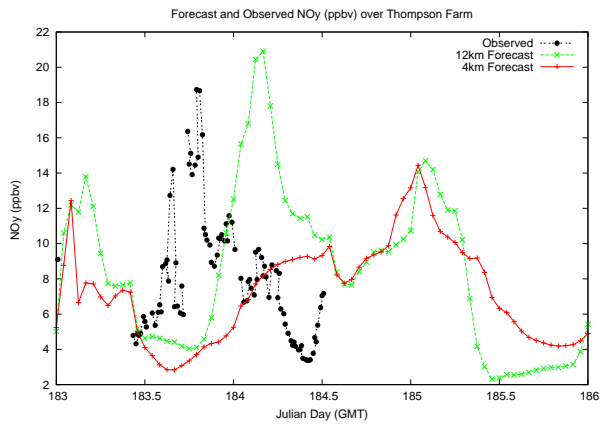

Forecast Results Compared to Measurements over Isle of Shoals

Forecast Results Compared to Measurements over Thompson Farm

Forecast Results Compared to Measurements over Castle Springs

Forecast Results Compared to Measurements over Mount Washington