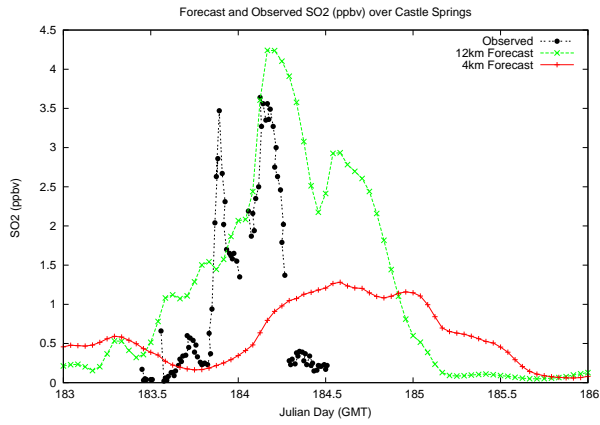

Forecast Results Compared to Measurements over Isle of Shoals

Forecast Results Compared to Measurements over Thompson Farm

Forecast Results Compared to Measurements over Castle Springs

Forecast Results Compared to Measurements over Mount Washington