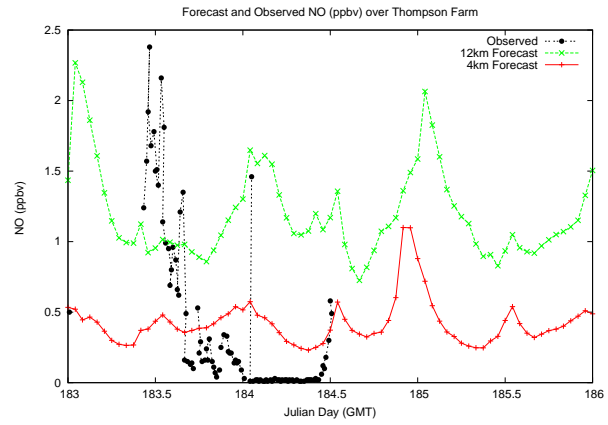

Forecast Results Compared to Measurements over Isle of Shoals

Forecast Results Compared to Measurements over Thompson Farm

Forecast Results Compared to Measurements over Castle Springs

Forecast Results Compared to Measurements over Mount Washington