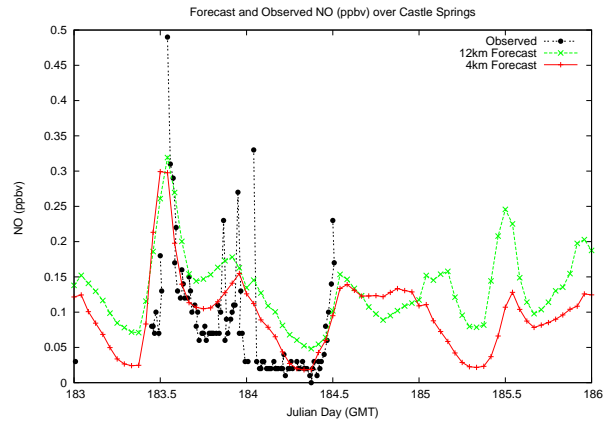

Forecast Results Compared to Measurements over Isle of Shoals

Forecast Results Compared to Measurements over Thompson Farm

Forecast Results Compared to Measurements over Castle Springs

Forecast Results Compared to Measurements over Mount Washington