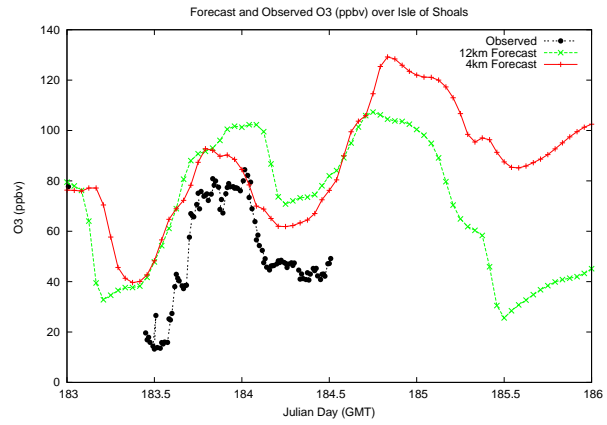

Forecast Results Compared to Measurements over Isle of Shoals

Forecast Results Compared to Measurements over Thompson Farm

Forecast Results Compared to Measurements over Castle Springs

Forecast Results Compared to Measurements over Mount Washington