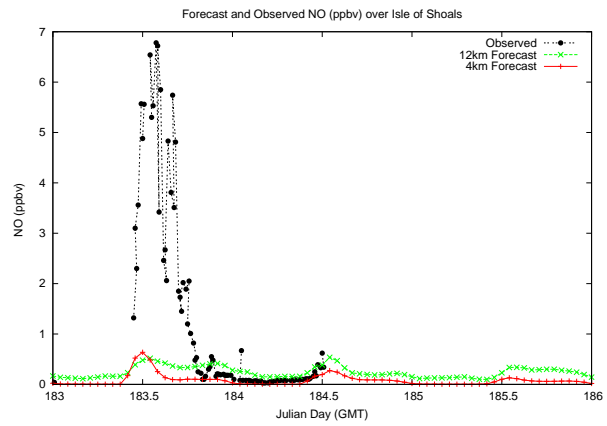

Forecast Results Compared to Measurements over Isle of Shoals

Forecast Results Compared to Measurements over Thompson Farm

Forecast Results Compared to Measurements over Castle Springs

Forecast Results Compared to Measurements over Mount Washington