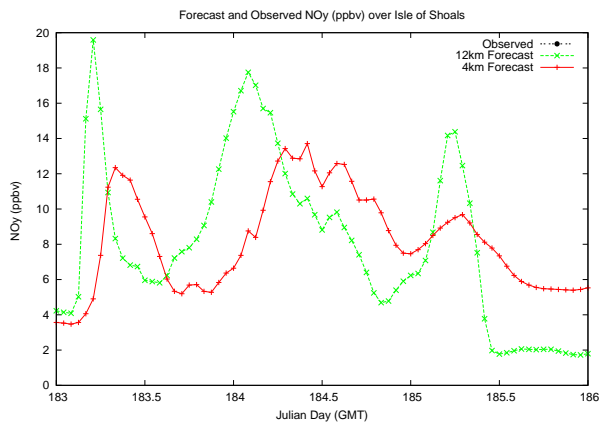

Forecast Results Compared to Measurements over Isle of Shoals

Forecast Results Compared to Measurements over Thompson Farm

Forecast Results Compared to Measurements over Castle Springs

Forecast Results Compared to Measurements over Mount Washington