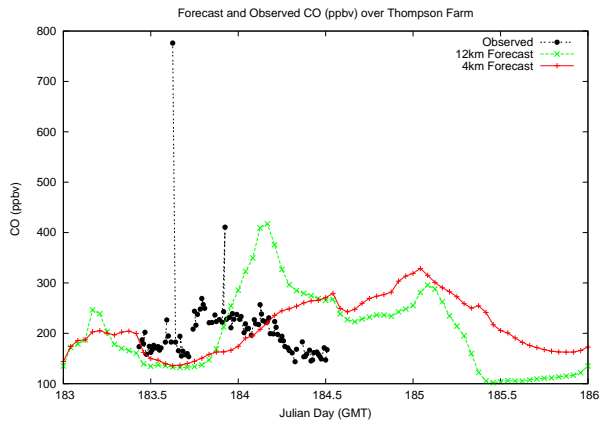

Forecast Results Compared to Measurements over Isle of Shoals

Forecast Results Compared to Measurements over Thompson Farm

Forecast Results Compared to Measurements over Castle Springs

Forecast Results Compared to Measurements over Mount Washington