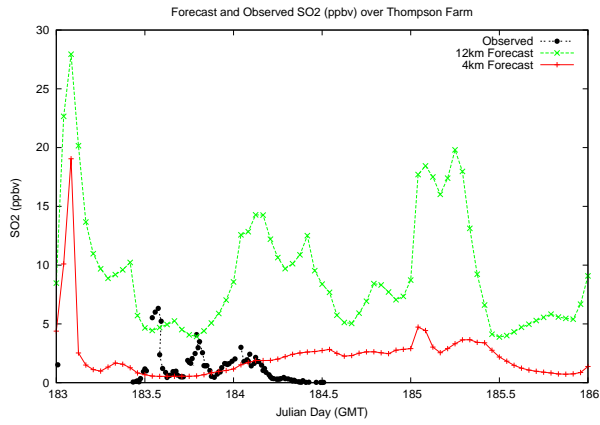

Forecast Results Compared to Measurements over Isle of Shoals

Forecast Results Compared to Measurements over Thompson Farm

Forecast Results Compared to Measurements over Castle Springs

Forecast Results Compared to Measurements over Mount Washington