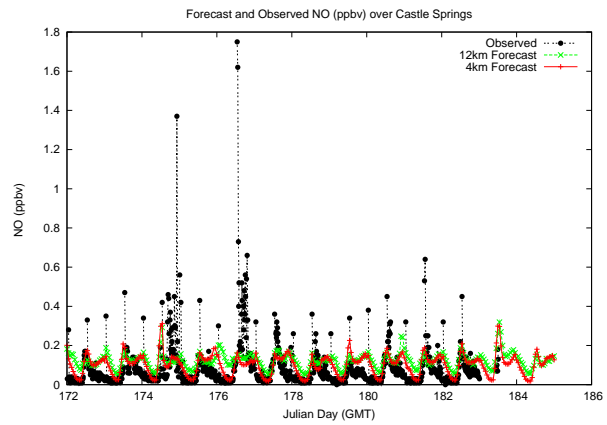

Forecast Results Compared to Measurements over Isle of Shoals

Forecast Results Compared to Measurements over Thompson Farm

Forecast Results Compared to Measurements over Castle Springs

Forecast Results Compared to Measurements over Mount Washington