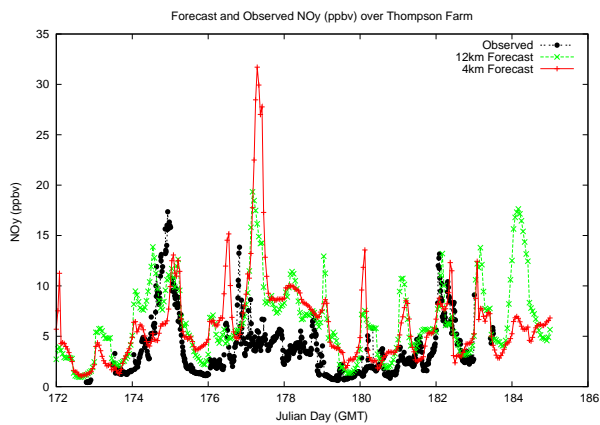

Forecast Results Compared to Measurements over Isle of Shoals

Forecast Results Compared to Measurements over Thompson Farm

Forecast Results Compared to Measurements over Castle Springs

Forecast Results Compared to Measurements over Mount Washington