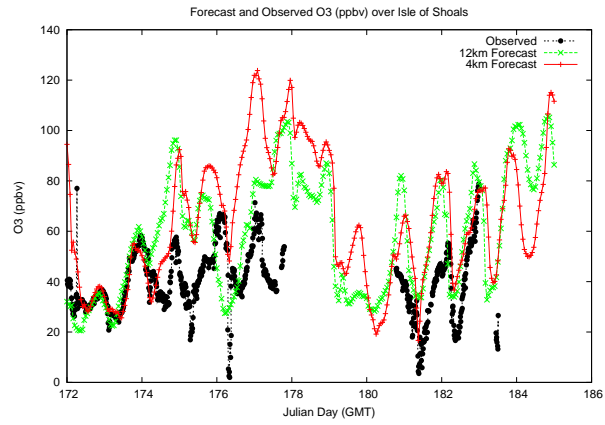

Forecast Results Compared to Measurements over Isle of Shoals

Forecast Results Compared to Measurements over Thompson Farm

Forecast Results Compared to Measurements over Castle Springs

Forecast Results Compared to Measurements over Mount Washington