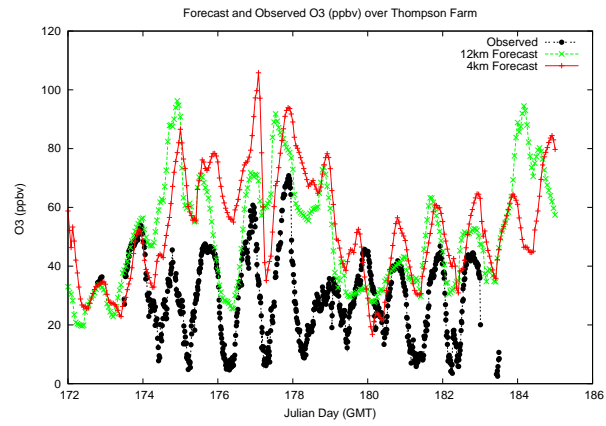

Forecast Results Compared to Measurements over Isle of Shoals

Forecast Results Compared to Measurements over Thompson Farm

Forecast Results Compared to Measurements over Castle Springs

Forecast Results Compared to Measurements over Mount Washington