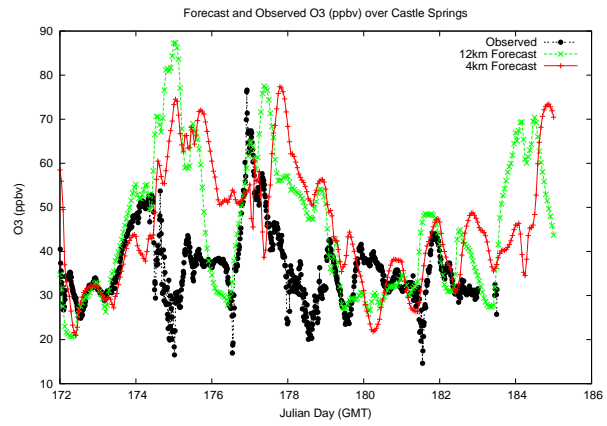

Forecast Results Compared to Measurements over Isle of Shoals

Forecast Results Compared to Measurements over Thompson Farm

Forecast Results Compared to Measurements over Castle Springs

Forecast Results Compared to Measurements over Mount Washington