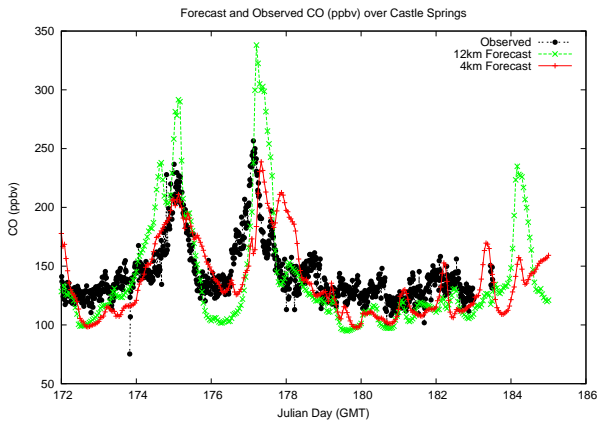

Forecast Results Compared to Measurements over Isle of Shoals

Forecast Results Compared to Measurements over Thompson Farm

Forecast Results Compared to Measurements over Castle Springs

Forecast Results Compared to Measurements over Mount Washington