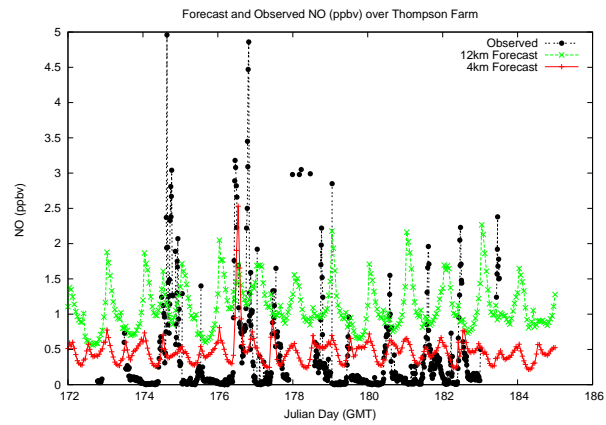

Forecast Results Compared to Measurements over Isle of Shoals

Forecast Results Compared to Measurements over Thompson Farm

Forecast Results Compared to Measurements over Castle Springs

Forecast Results Compared to Measurements over Mount Washington