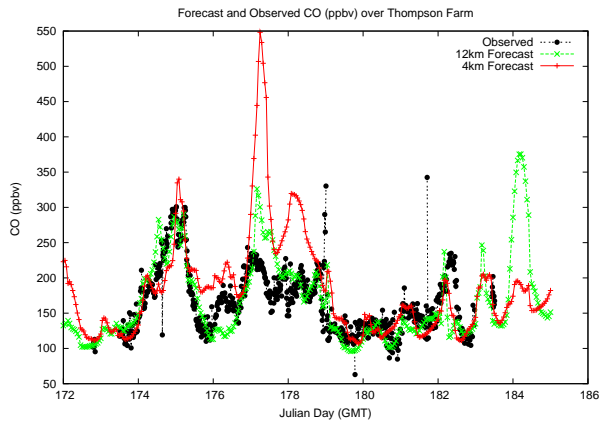

Forecast Results Compared to Measurements over Isle of Shoals

Forecast Results Compared to Measurements over Thompson Farm

Forecast Results Compared to Measurements over Castle Springs

Forecast Results Compared to Measurements over Mount Washington