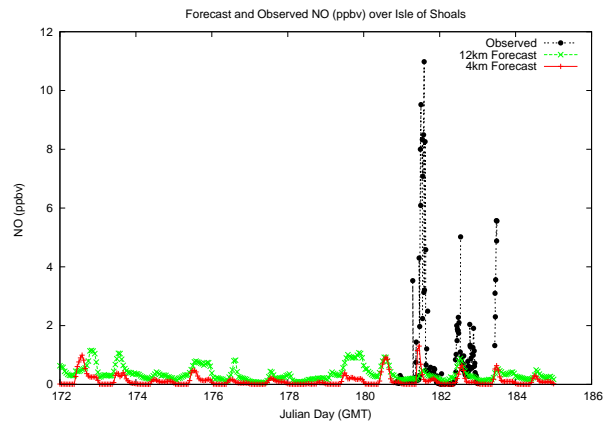

Forecast Results Compared to Measurements over Isle of Shoals

Forecast Results Compared to Measurements over Thompson Farm

Forecast Results Compared to Measurements over Castle Springs

Forecast Results Compared to Measurements over Mount Washington