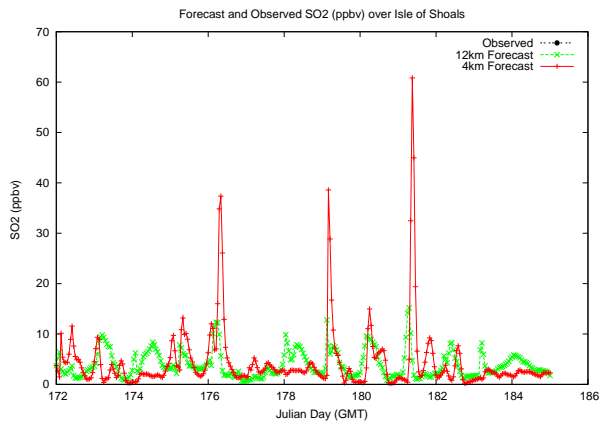

Forecast Results Compared to Measurements over Isle of Shoals

Forecast Results Compared to Measurements over Thompson Farm

Forecast Results Compared to Measurements over Castle Springs

Forecast Results Compared to Measurements over Mount Washington