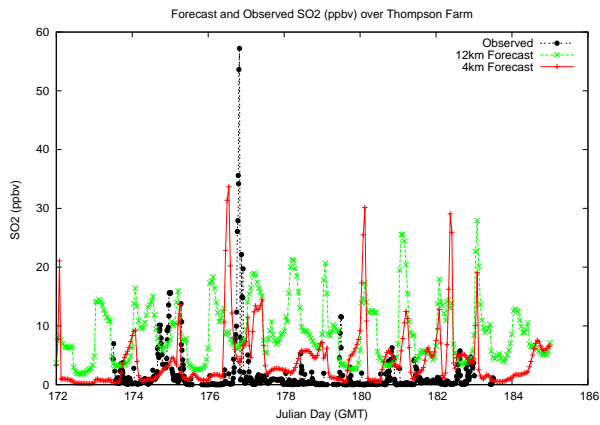

Forecast Results Compared to Measurements over Isle of Shoals

Forecast Results Compared to Measurements over Thompson Farm

Forecast Results Compared to Measurements over Castle Springs

Forecast Results Compared to Measurements over Mount Washington