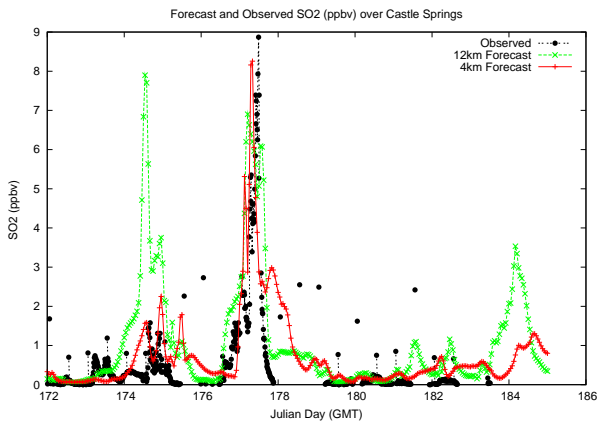

Forecast Results Compared to Measurements over Isle of Shoals

Forecast Results Compared to Measurements over Thompson Farm

Forecast Results Compared to Measurements over Castle Springs

Forecast Results Compared to Measurements over Mount Washington