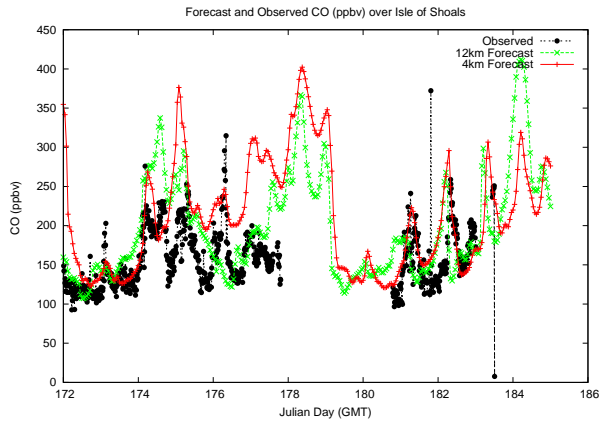

Forecast Results Compared to Measurements over Isle of Shoals

Forecast Results Compared to Measurements over Thompson Farm

Forecast Results Compared to Measurements over Castle Springs

Forecast Results Compared to Measurements over Mount Washington