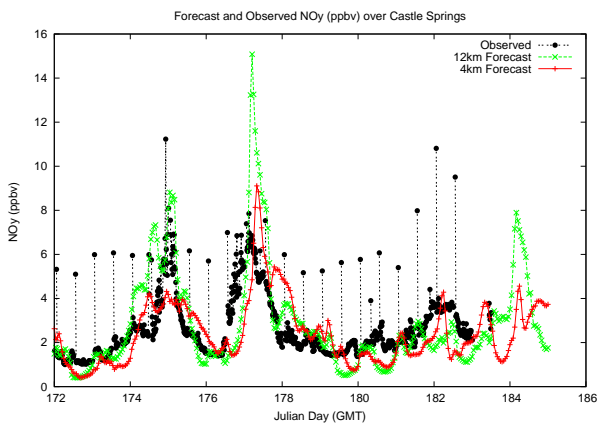

Forecast Results Compared to Measurements over Isle of Shoals

Forecast Results Compared to Measurements over Thompson Farm

Forecast Results Compared to Measurements over Castle Springs

Forecast Results Compared to Measurements over Mount Washington