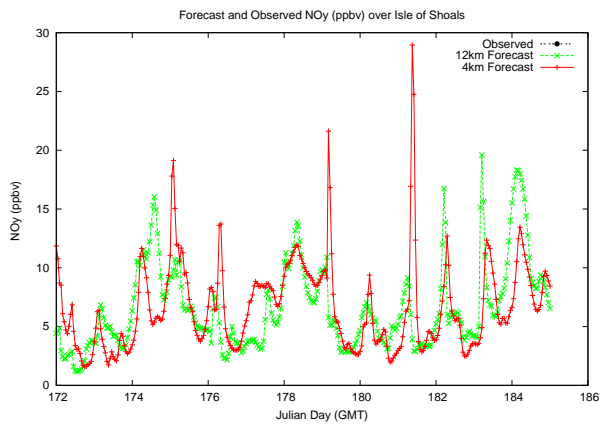

Forecast Results Compared to Measurements over Isle of Shoals

Forecast Results Compared to Measurements over Thompson Farm

Forecast Results Compared to Measurements over Castle Springs

Forecast Results Compared to Measurements over Mount Washington