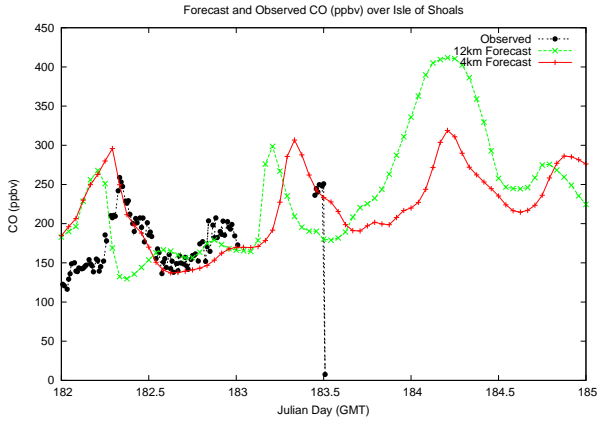

Forecast Results Compared to Measurements over Isle of Shoals

Forecast Results Compared to Measurements over Thompson Farm

Forecast Results Compared to Measurements over Castle Springs

Forecast Results Compared to Measurements over Mount Washington