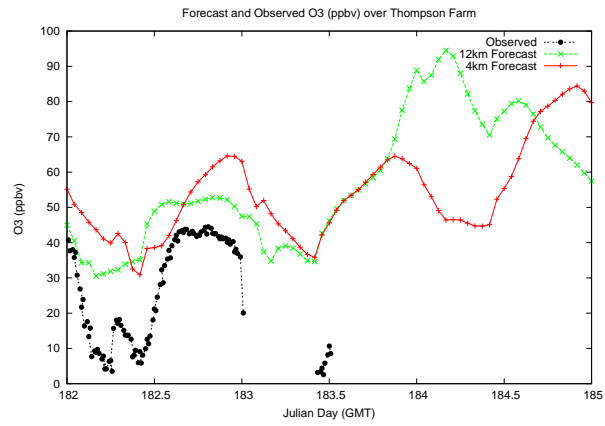

Forecast Results Compared to Measurements over Isle of Shoals

Forecast Results Compared to Measurements over Thompson Farm

Forecast Results Compared to Measurements over Castle Springs

Forecast Results Compared to Measurements over Mount Washington