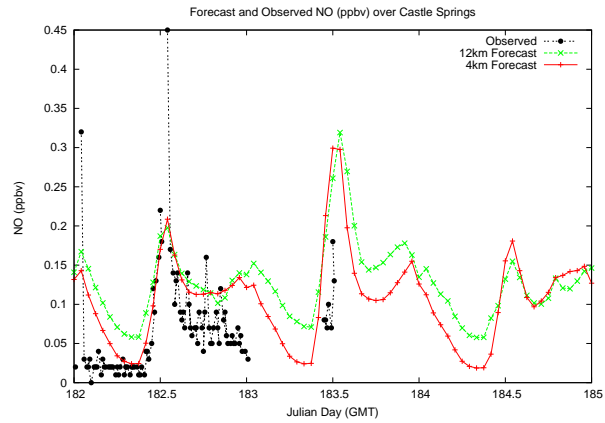

Forecast Results Compared to Measurements over Isle of Shoals

Forecast Results Compared to Measurements over Thompson Farm

Forecast Results Compared to Measurements over Castle Springs

Forecast Results Compared to Measurements over Mount Washington