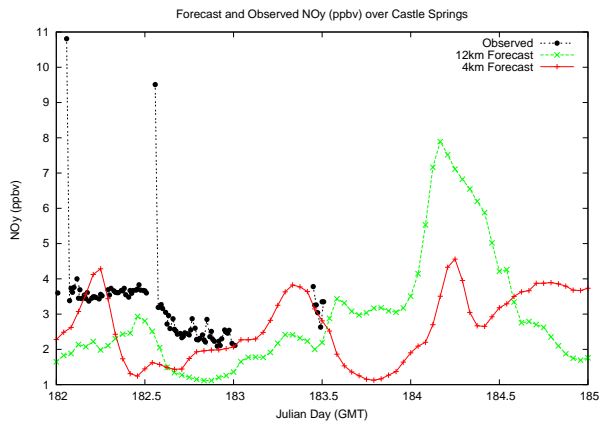

Forecast Results Compared to Measurements over Isle of Shoals

Forecast Results Compared to Measurements over Thompson Farm

Forecast Results Compared to Measurements over Castle Springs

Forecast Results Compared to Measurements over Mount Washington