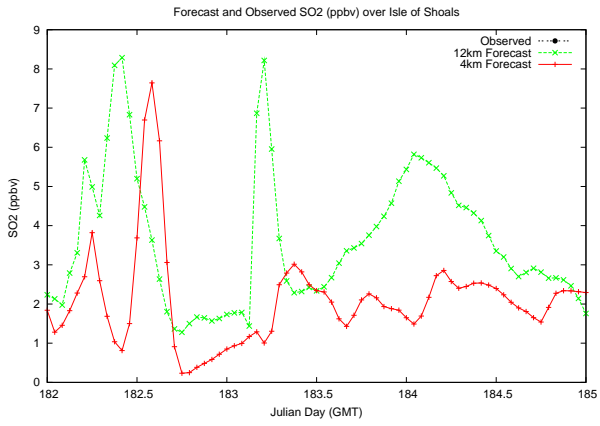

Forecast Results Compared to Measurements over Isle of Shoals

Forecast Results Compared to Measurements over Thompson Farm

Forecast Results Compared to Measurements over Castle Springs

Forecast Results Compared to Measurements over Mount Washington