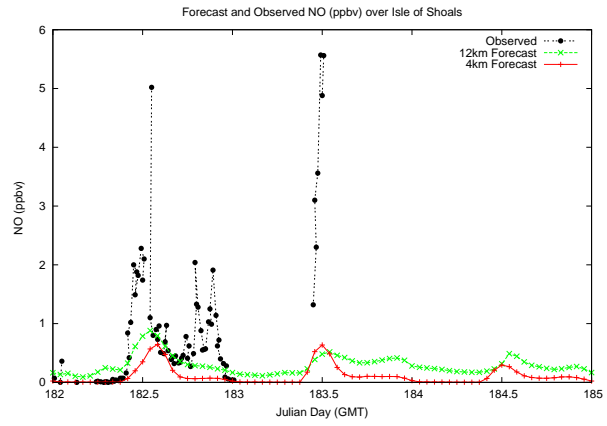

Forecast Results Compared to Measurements over Isle of Shoals

Forecast Results Compared to Measurements over Thompson Farm

Forecast Results Compared to Measurements over Castle Springs

Forecast Results Compared to Measurements over Mount Washington