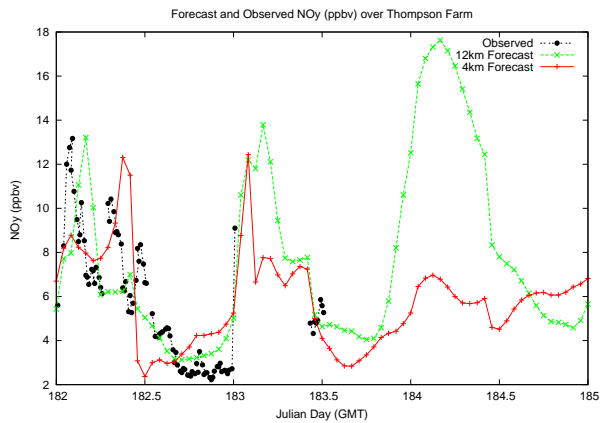

Forecast Results Compared to Measurements over Isle of Shoals

Forecast Results Compared to Measurements over Thompson Farm

Forecast Results Compared to Measurements over Castle Springs

Forecast Results Compared to Measurements over Mount Washington