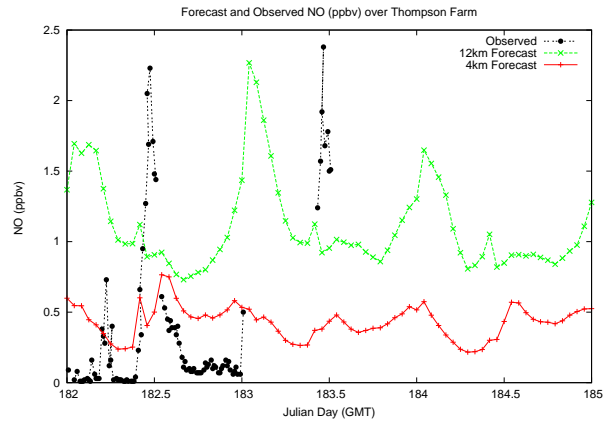

Forecast Results Compared to Measurements over Isle of Shoals

Forecast Results Compared to Measurements over Thompson Farm

Forecast Results Compared to Measurements over Castle Springs

Forecast Results Compared to Measurements over Mount Washington