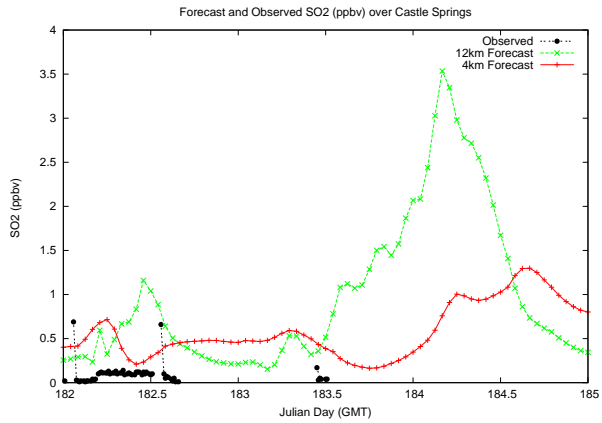

Forecast Results Compared to Measurements over Isle of Shoals

Forecast Results Compared to Measurements over Thompson Farm

Forecast Results Compared to Measurements over Castle Springs

Forecast Results Compared to Measurements over Mount Washington