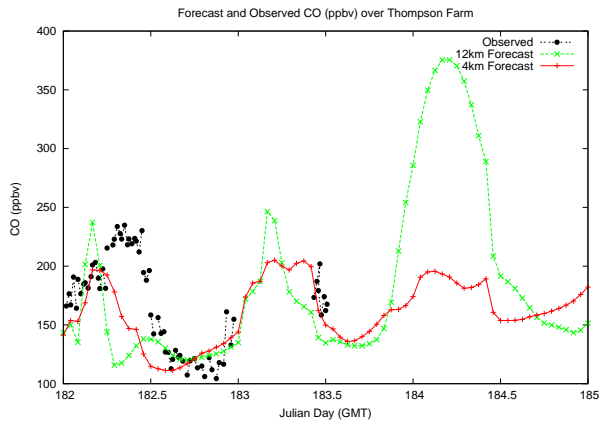

Forecast Results Compared to Measurements over Isle of Shoals

Forecast Results Compared to Measurements over Thompson Farm

Forecast Results Compared to Measurements over Castle Springs

Forecast Results Compared to Measurements over Mount Washington