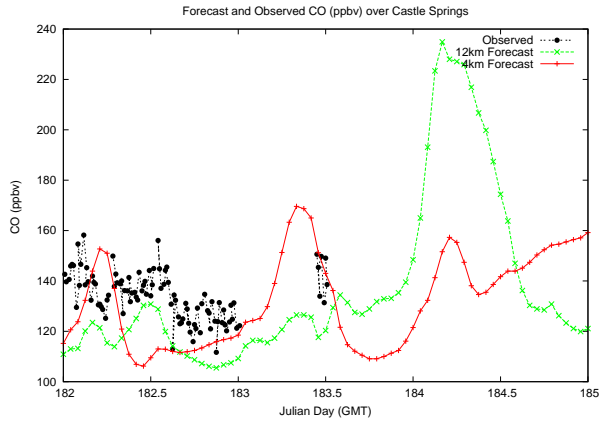

Forecast Results Compared to Measurements over Isle of Shoals

Forecast Results Compared to Measurements over Thompson Farm

Forecast Results Compared to Measurements over Castle Springs

Forecast Results Compared to Measurements over Mount Washington