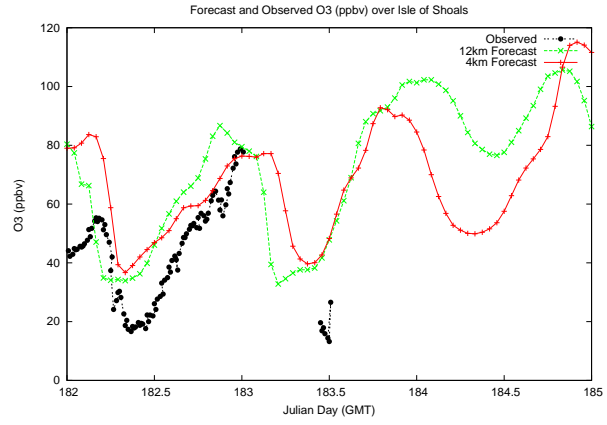

Forecast Results Compared to Measurements over Isle of Shoals

Forecast Results Compared to Measurements over Thompson Farm

Forecast Results Compared to Measurements over Castle Springs

Forecast Results Compared to Measurements over Mount Washington