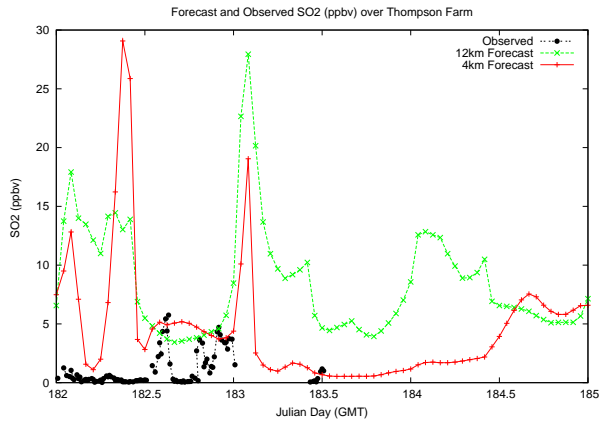

Forecast Results Compared to Measurements over Isle of Shoals

Forecast Results Compared to Measurements over Thompson Farm

Forecast Results Compared to Measurements over Castle Springs

Forecast Results Compared to Measurements over Mount Washington