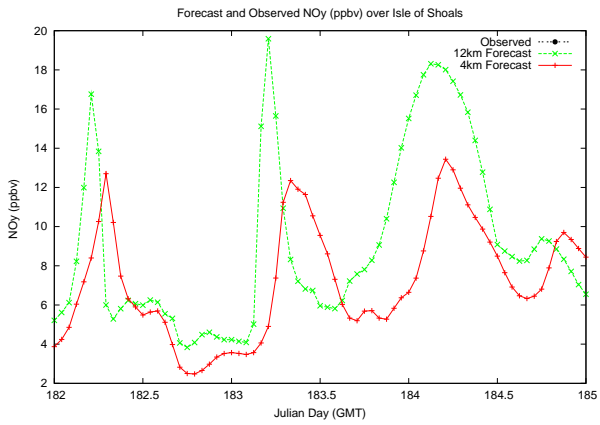

Forecast Results Compared to Measurements over Isle of Shoals

Forecast Results Compared to Measurements over Thompson Farm

Forecast Results Compared to Measurements over Castle Springs

Forecast Results Compared to Measurements over Mount Washington