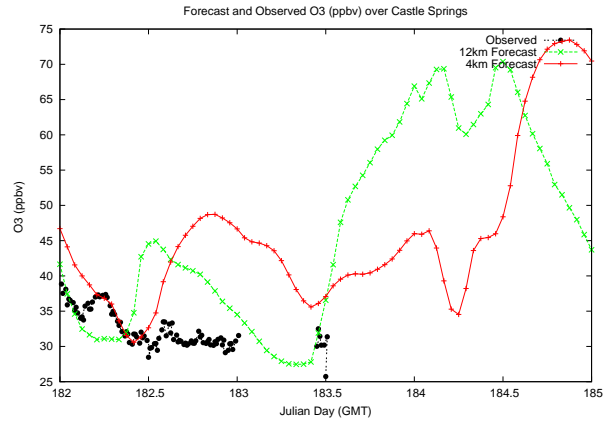

Forecast Results Compared to Measurements over Isle of Shoals

Forecast Results Compared to Measurements over Thompson Farm

Forecast Results Compared to Measurements over Castle Springs

Forecast Results Compared to Measurements over Mount Washington