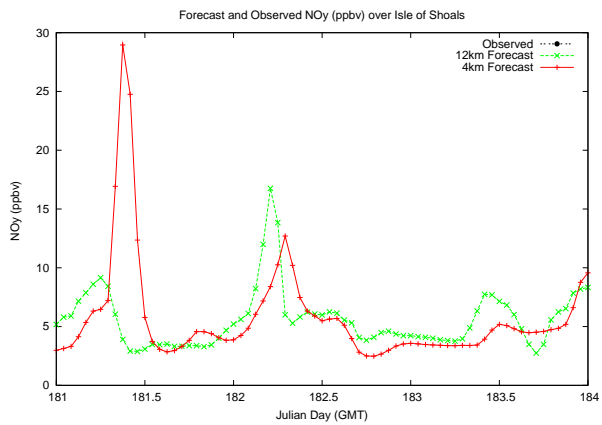

Forecast Results Compared to Measurements over Isle of Shoals

Forecast Results Compared to Measurements over Thompson Farm

Forecast Results Compared to Measurements over Castle Springs

Forecast Results Compared to Measurements over Mount Washington