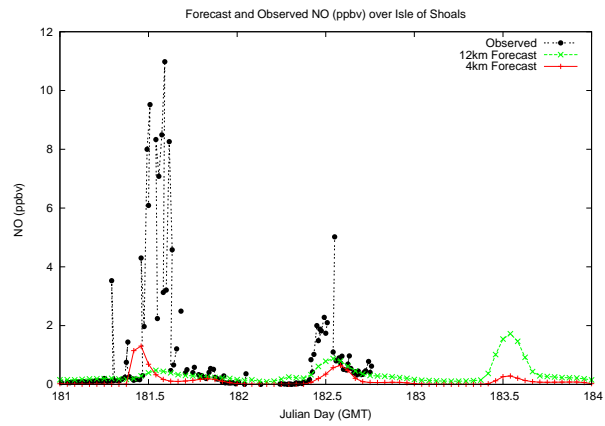

Forecast Results Compared to Measurements over Isle of Shoals

Forecast Results Compared to Measurements over Thompson Farm

Forecast Results Compared to Measurements over Castle Springs

Forecast Results Compared to Measurements over Mount Washington