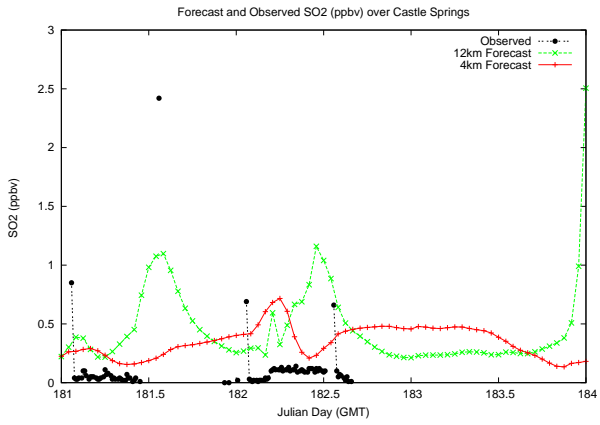

Forecast Results Compared to Measurements over Isle of Shoals

Forecast Results Compared to Measurements over Thompson Farm

Forecast Results Compared to Measurements over Castle Springs

Forecast Results Compared to Measurements over Mount Washington