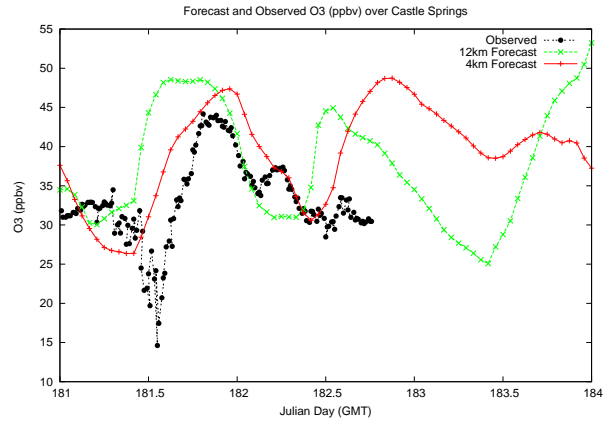

Forecast Results Compared to Measurements over Isle of Shoals

Forecast Results Compared to Measurements over Thompson Farm

Forecast Results Compared to Measurements over Castle Springs

Forecast Results Compared to Measurements over Mount Washington