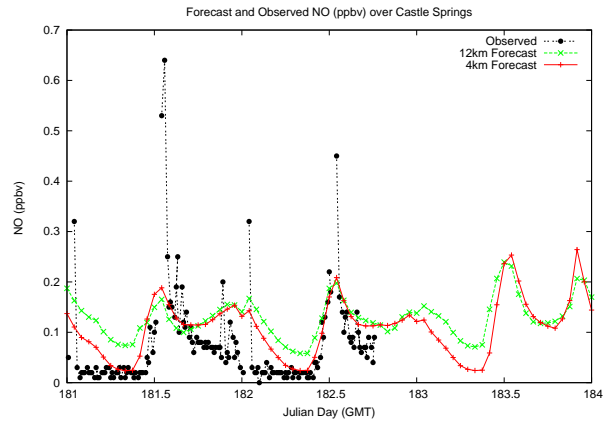

Forecast Results Compared to Measurements over Isle of Shoals

Forecast Results Compared to Measurements over Thompson Farm

Forecast Results Compared to Measurements over Castle Springs

Forecast Results Compared to Measurements over Mount Washington