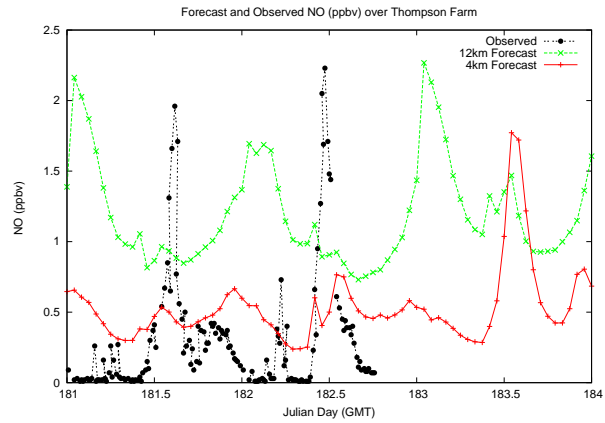

Forecast Results Compared to Measurements over Isle of Shoals

Forecast Results Compared to Measurements over Thompson Farm

Forecast Results Compared to Measurements over Castle Springs

Forecast Results Compared to Measurements over Mount Washington