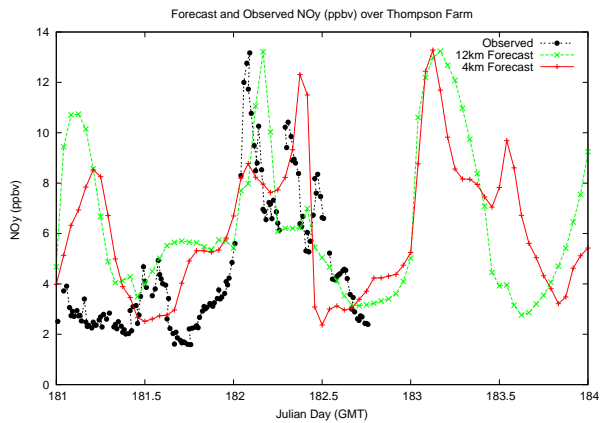

Forecast Results Compared to Measurements over Isle of Shoals

Forecast Results Compared to Measurements over Thompson Farm

Forecast Results Compared to Measurements over Castle Springs

Forecast Results Compared to Measurements over Mount Washington