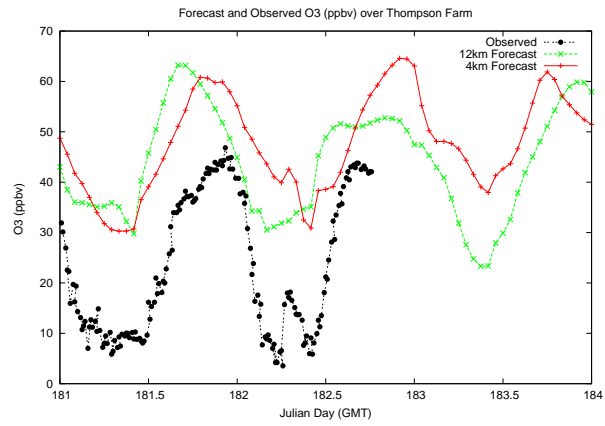

Forecast Results Compared to Measurements over Isle of Shoals

Forecast Results Compared to Measurements over Thompson Farm

Forecast Results Compared to Measurements over Castle Springs

Forecast Results Compared to Measurements over Mount Washington