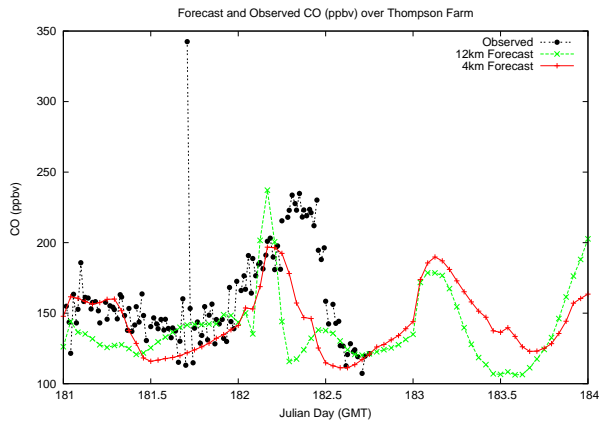

Forecast Results Compared to Measurements over Isle of Shoals

Forecast Results Compared to Measurements over Thompson Farm

Forecast Results Compared to Measurements over Castle Springs

Forecast Results Compared to Measurements over Mount Washington