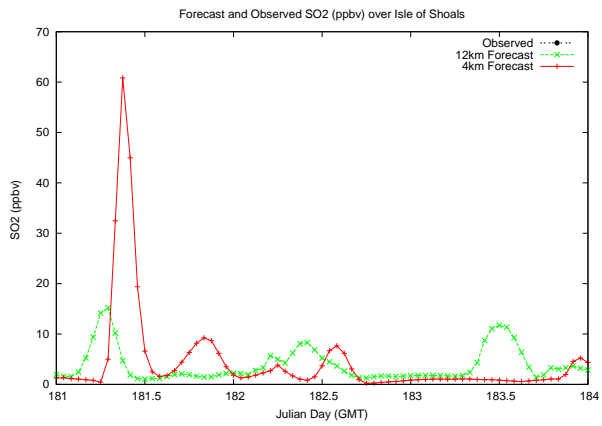

Forecast Results Compared to Measurements over Isle of Shoals

Forecast Results Compared to Measurements over Thompson Farm

Forecast Results Compared to Measurements over Castle Springs

Forecast Results Compared to Measurements over Mount Washington