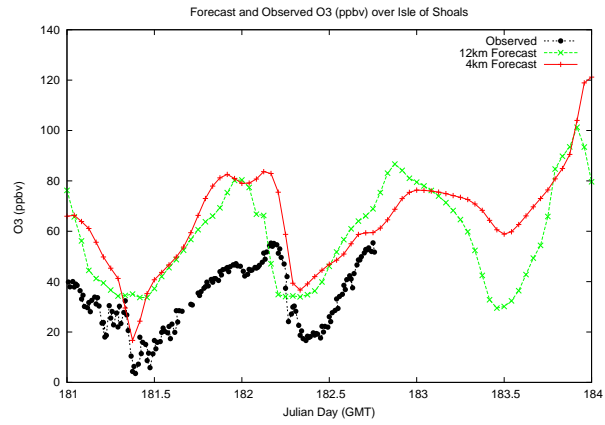

Forecast Results Compared to Measurements over Isle of Shoals

Forecast Results Compared to Measurements over Thompson Farm

Forecast Results Compared to Measurements over Castle Springs

Forecast Results Compared to Measurements over Mount Washington