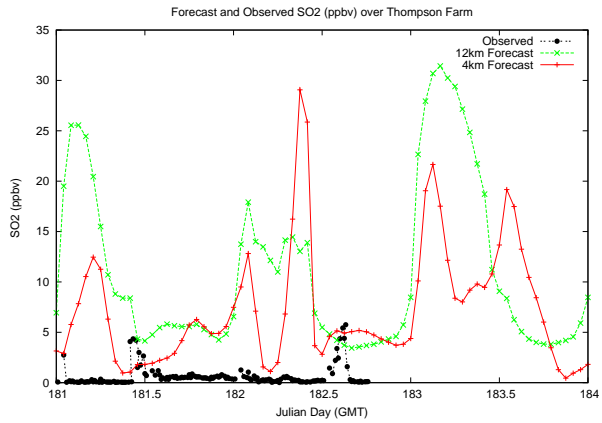

Forecast Results Compared to Measurements over Isle of Shoals

Forecast Results Compared to Measurements over Thompson Farm

Forecast Results Compared to Measurements over Castle Springs

Forecast Results Compared to Measurements over Mount Washington