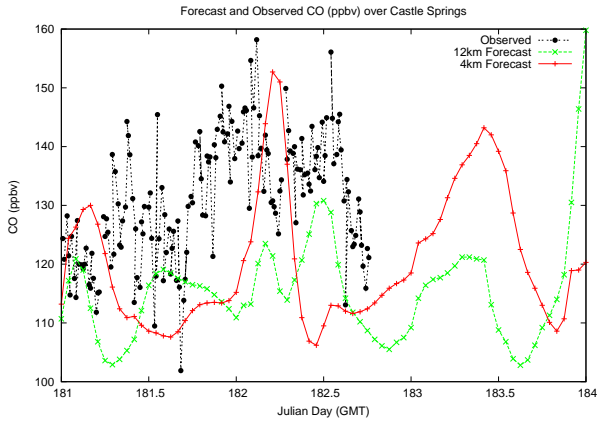

Forecast Results Compared to Measurements over Isle of Shoals

Forecast Results Compared to Measurements over Thompson Farm

Forecast Results Compared to Measurements over Castle Springs

Forecast Results Compared to Measurements over Mount Washington