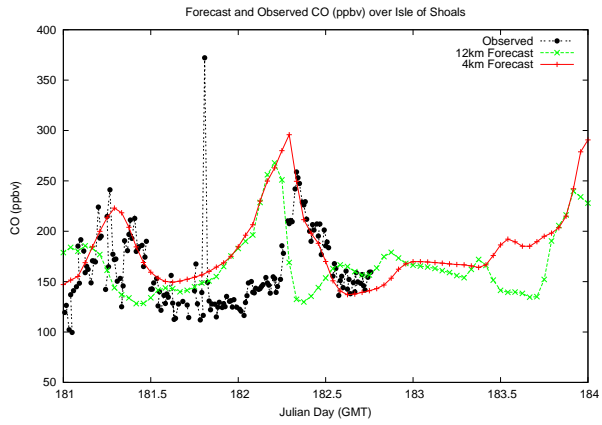

Forecast Results Compared to Measurements over Isle of Shoals

Forecast Results Compared to Measurements over Thompson Farm

Forecast Results Compared to Measurements over Castle Springs

Forecast Results Compared to Measurements over Mount Washington