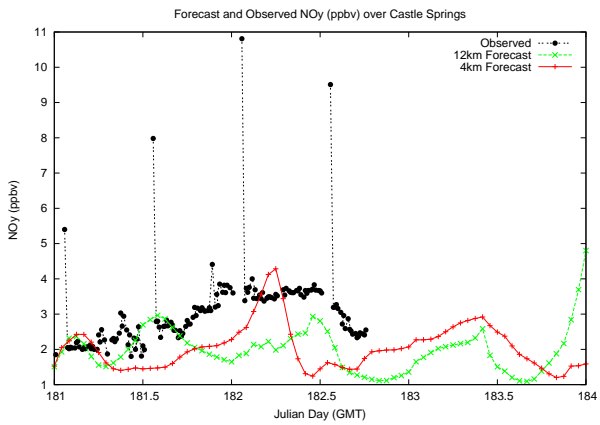

Forecast Results Compared to Measurements over Isle of Shoals

Forecast Results Compared to Measurements over Thompson Farm

Forecast Results Compared to Measurements over Castle Springs

Forecast Results Compared to Measurements over Mount Washington