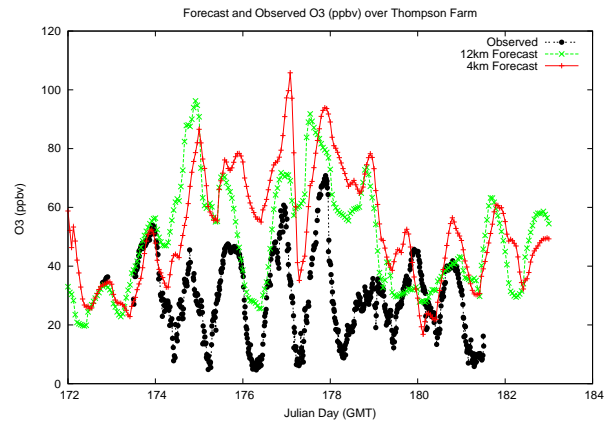

# Forecast Results Compared to Measurements over Isle of Shoals

# Forecast Results Compared to Measurements over Thompson Farm

## Forecast Results Compared to Measurements over Castle Springs

# Forecast Results Compared to Measurements over Mount Washington