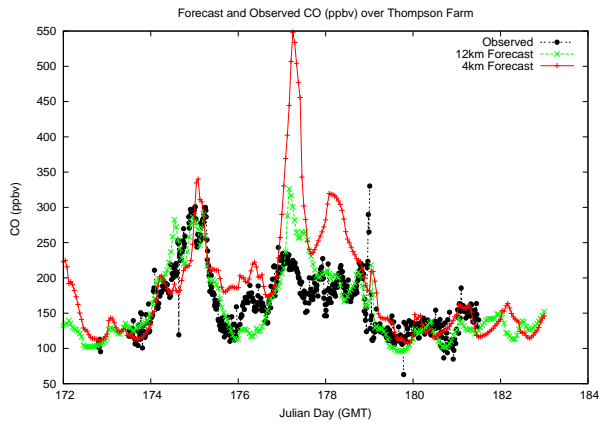

# Forecast Results Compared to Measurements over Isle of Shoals

# Forecast Results Compared to Measurements over Thompson Farm

## Forecast Results Compared to Measurements over Castle Springs

# Forecast Results Compared to Measurements over Mount Washington