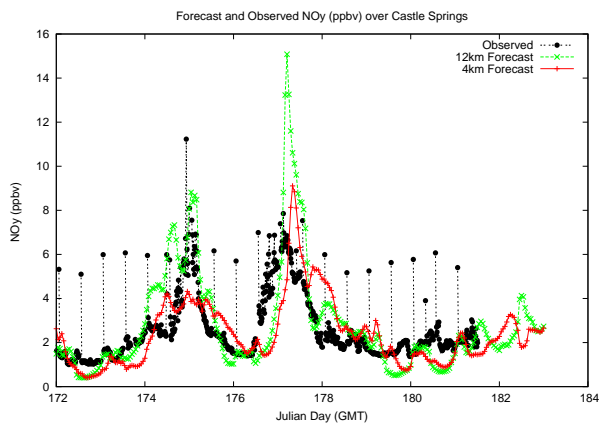

# Forecast Results Compared to Measurements over Isle of Shoals

# Forecast Results Compared to Measurements over Thompson Farm

## Forecast Results Compared to Measurements over Castle Springs

# Forecast Results Compared to Measurements over Mount Washington