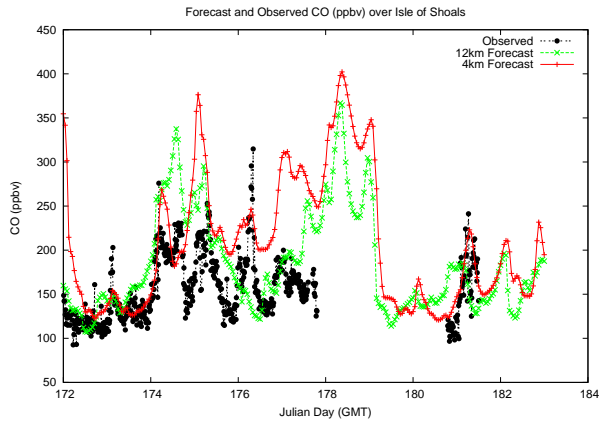

# Forecast Results Compared to Measurements over Isle of Shoals

# Forecast Results Compared to Measurements over Thompson Farm

## Forecast Results Compared to Measurements over Castle Springs

# Forecast Results Compared to Measurements over Mount Washington