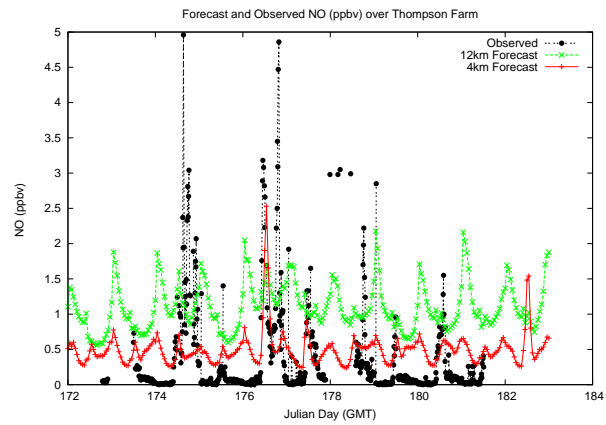

# Forecast Results Compared to Measurements over Isle of Shoals

# Forecast Results Compared to Measurements over Thompson Farm

## Forecast Results Compared to Measurements over Castle Springs

# Forecast Results Compared to Measurements over Mount Washington