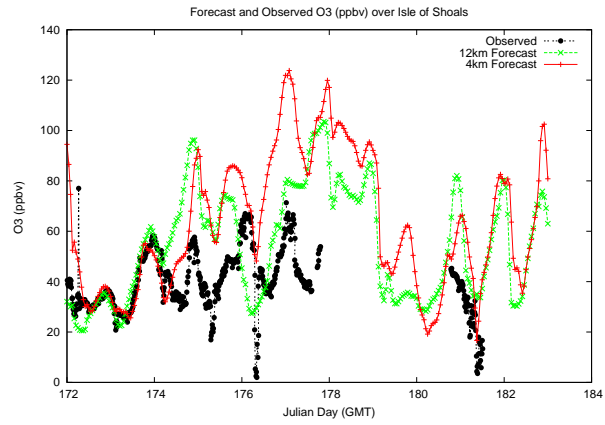

# Forecast Results Compared to Measurements over Isle of Shoals

# Forecast Results Compared to Measurements over Thompson Farm

## Forecast Results Compared to Measurements over Castle Springs

# Forecast Results Compared to Measurements over Mount Washington