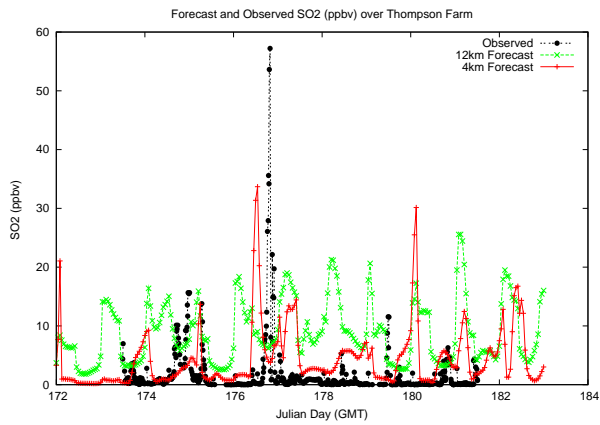

# Forecast Results Compared to Measurements over Isle of Shoals

# Forecast Results Compared to Measurements over Thompson Farm

## Forecast Results Compared to Measurements over Castle Springs

# Forecast Results Compared to Measurements over Mount Washington