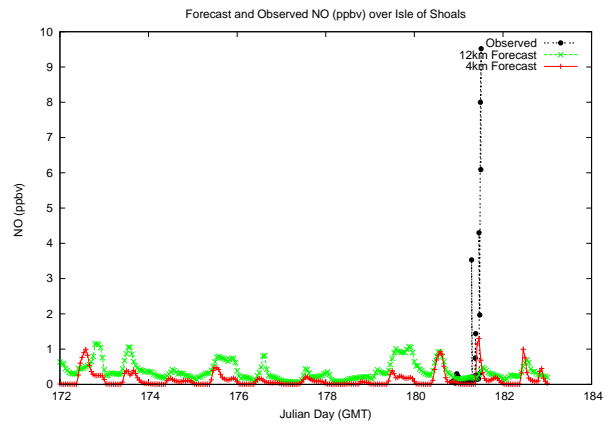

# Forecast Results Compared to Measurements over Isle of Shoals

# Forecast Results Compared to Measurements over Thompson Farm

## Forecast Results Compared to Measurements over Castle Springs

# Forecast Results Compared to Measurements over Mount Washington