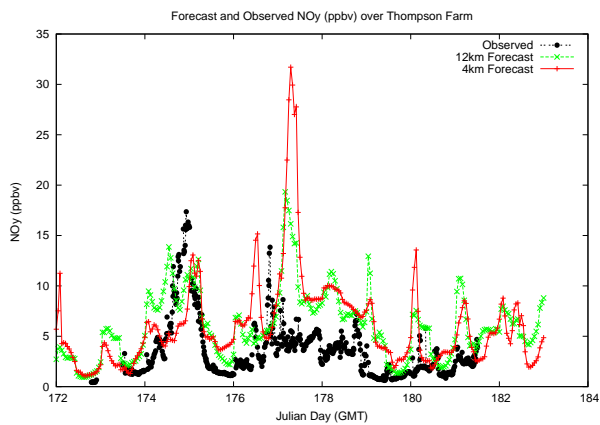

# Forecast Results Compared to Measurements over Isle of Shoals

# Forecast Results Compared to Measurements over Thompson Farm

## Forecast Results Compared to Measurements over Castle Springs

# Forecast Results Compared to Measurements over Mount Washington