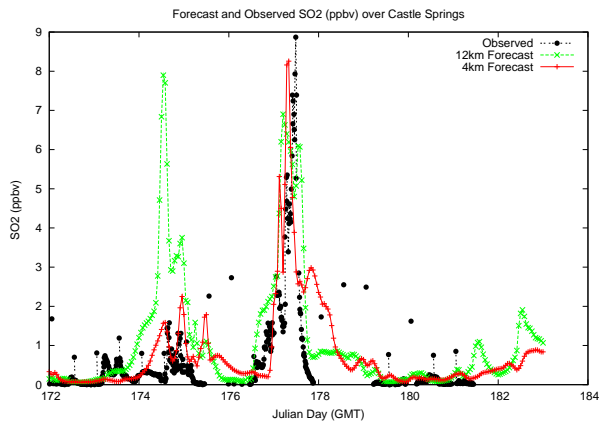

# Forecast Results Compared to Measurements over Isle of Shoals

# Forecast Results Compared to Measurements over Thompson Farm

## Forecast Results Compared to Measurements over Castle Springs

# Forecast Results Compared to Measurements over Mount Washington