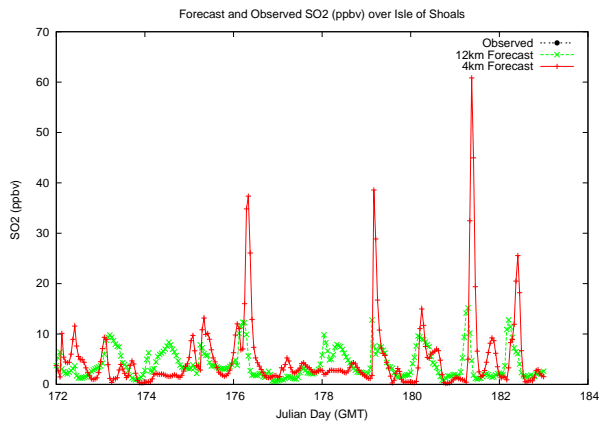

# Forecast Results Compared to Measurements over Isle of Shoals

# Forecast Results Compared to Measurements over Thompson Farm

## Forecast Results Compared to Measurements over Castle Springs

# Forecast Results Compared to Measurements over Mount Washington