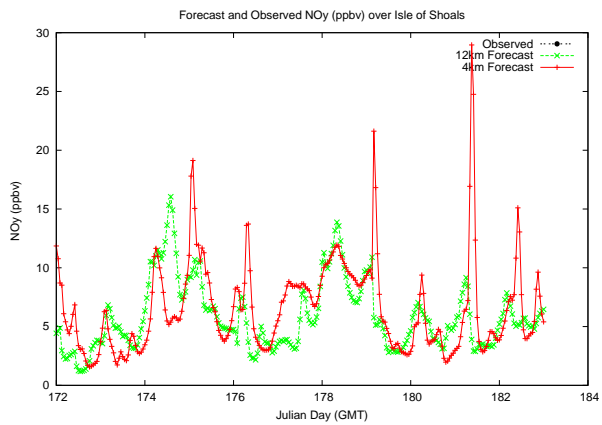

# Forecast Results Compared to Measurements over Isle of Shoals

# Forecast Results Compared to Measurements over Thompson Farm

## Forecast Results Compared to Measurements over Castle Springs

# Forecast Results Compared to Measurements over Mount Washington