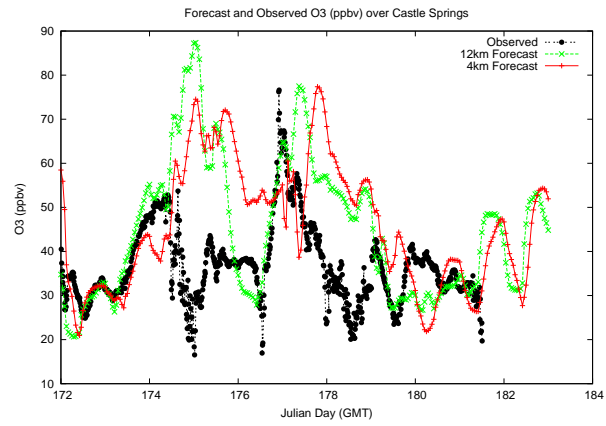

# Forecast Results Compared to Measurements over Isle of Shoals

# Forecast Results Compared to Measurements over Thompson Farm

## Forecast Results Compared to Measurements over Castle Springs

# Forecast Results Compared to Measurements over Mount Washington