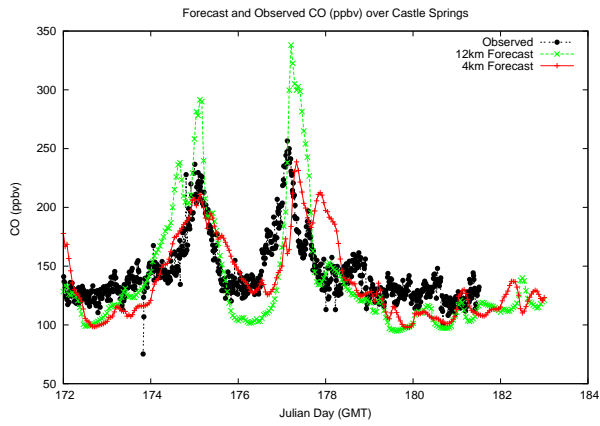

# Forecast Results Compared to Measurements over Isle of Shoals

# Forecast Results Compared to Measurements over Thompson Farm

## Forecast Results Compared to Measurements over Castle Springs

# Forecast Results Compared to Measurements over Mount Washington