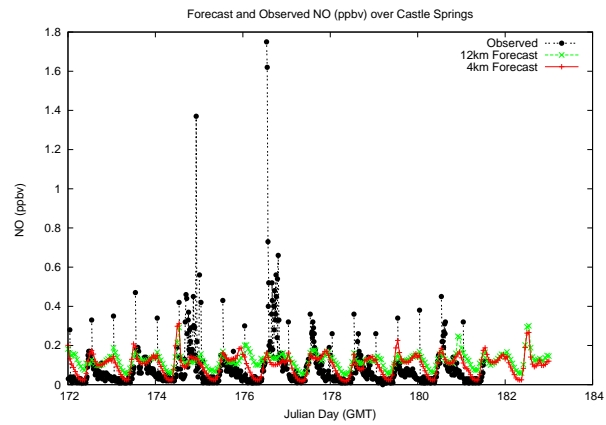

# Forecast Results Compared to Measurements over Isle of Shoals

# Forecast Results Compared to Measurements over Thompson Farm

## Forecast Results Compared to Measurements over Castle Springs

# Forecast Results Compared to Measurements over Mount Washington