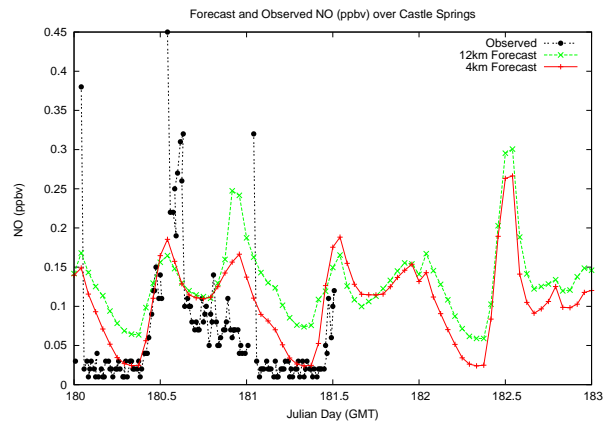

# Forecast Results Compared to Measurements over Isle of Shoals

## Forecast Results Compared to Measurements over Thompson Farm

## Forecast Results Compared to Measurements over Castle Springs

# Forecast Results Compared to Measurements over Mount Washington