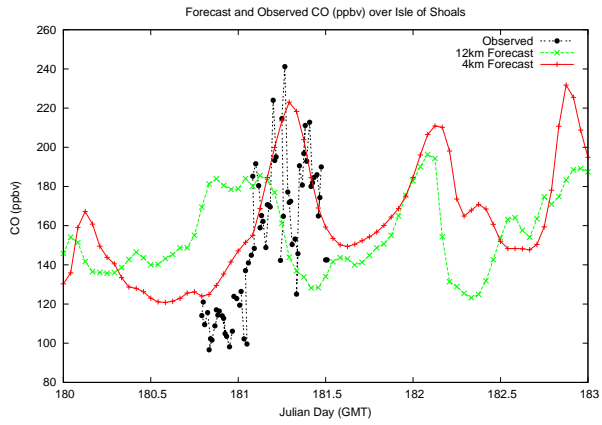

# Forecast Results Compared to Measurements over Isle of Shoals

## Forecast Results Compared to Measurements over Thompson Farm

## Forecast Results Compared to Measurements over Castle Springs

# Forecast Results Compared to Measurements over Mount Washington