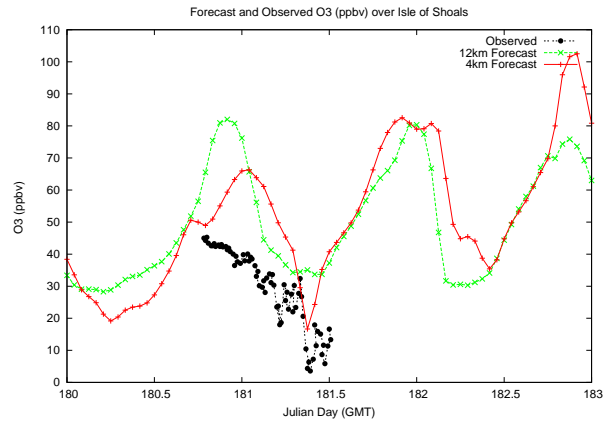

# Forecast Results Compared to Measurements over Isle of Shoals

## Forecast Results Compared to Measurements over Thompson Farm

## Forecast Results Compared to Measurements over Castle Springs

# Forecast Results Compared to Measurements over Mount Washington