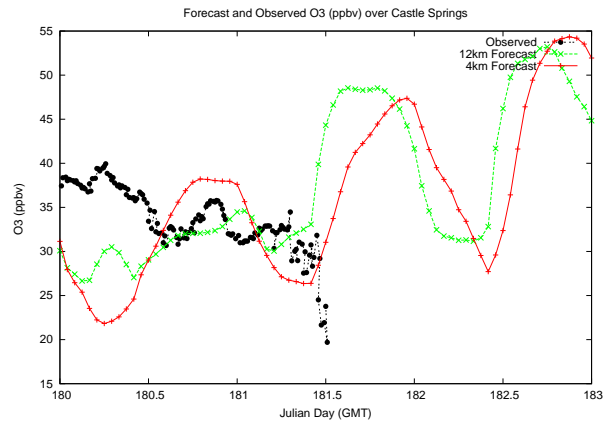

# Forecast Results Compared to Measurements over Isle of Shoals

## Forecast Results Compared to Measurements over Thompson Farm

## Forecast Results Compared to Measurements over Castle Springs

# Forecast Results Compared to Measurements over Mount Washington