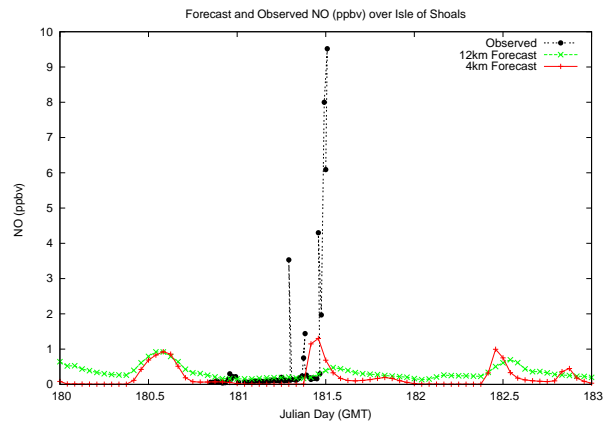

# Forecast Results Compared to Measurements over Isle of Shoals

## Forecast Results Compared to Measurements over Thompson Farm

## Forecast Results Compared to Measurements over Castle Springs

# Forecast Results Compared to Measurements over Mount Washington