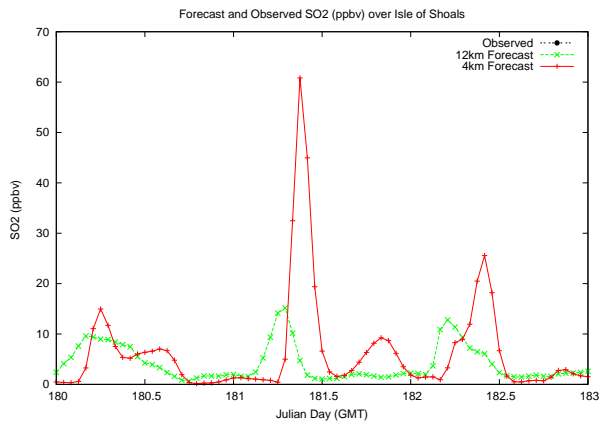

# Forecast Results Compared to Measurements over Isle of Shoals

## Forecast Results Compared to Measurements over Thompson Farm

## Forecast Results Compared to Measurements over Castle Springs

# Forecast Results Compared to Measurements over Mount Washington