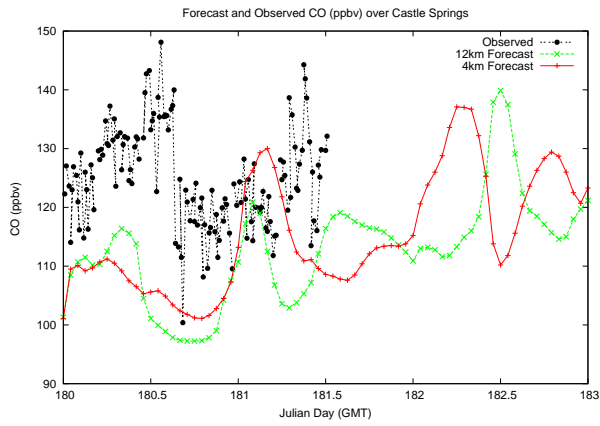

# Forecast Results Compared to Measurements over Isle of Shoals

## Forecast Results Compared to Measurements over Thompson Farm

## Forecast Results Compared to Measurements over Castle Springs

# Forecast Results Compared to Measurements over Mount Washington