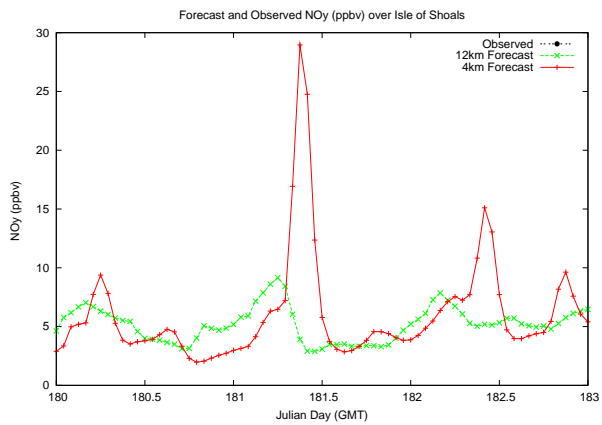

# Forecast Results Compared to Measurements over Isle of Shoals

## Forecast Results Compared to Measurements over Thompson Farm

## Forecast Results Compared to Measurements over Castle Springs

# Forecast Results Compared to Measurements over Mount Washington