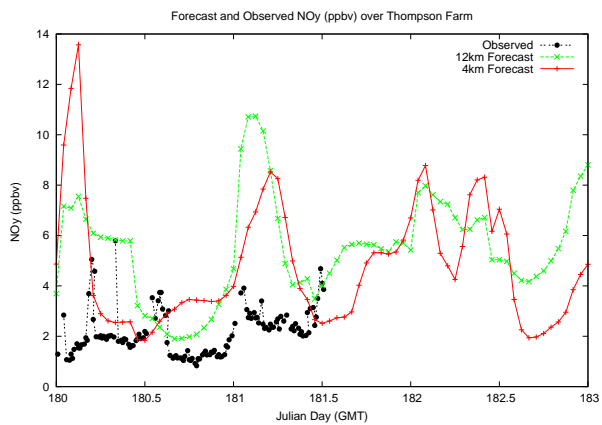

# Forecast Results Compared to Measurements over Isle of Shoals

## Forecast Results Compared to Measurements over Thompson Farm

## Forecast Results Compared to Measurements over Castle Springs

# Forecast Results Compared to Measurements over Mount Washington