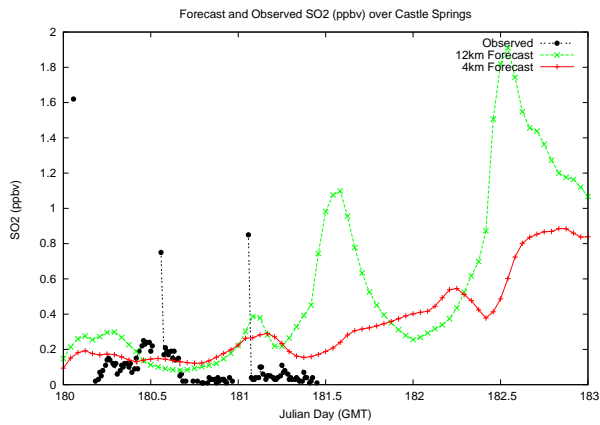

# Forecast Results Compared to Measurements over Isle of Shoals

## Forecast Results Compared to Measurements over Thompson Farm

## Forecast Results Compared to Measurements over Castle Springs

# Forecast Results Compared to Measurements over Mount Washington