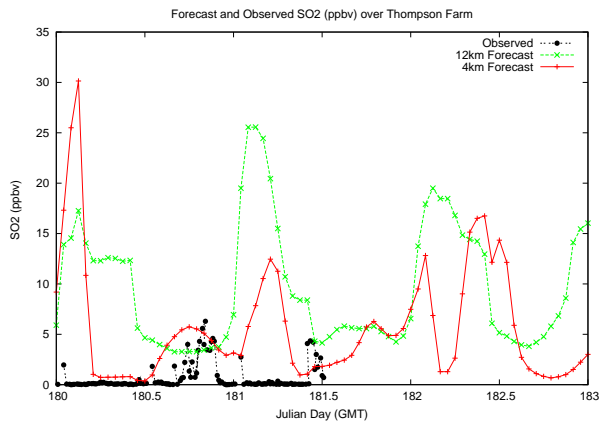

# Forecast Results Compared to Measurements over Isle of Shoals

## Forecast Results Compared to Measurements over Thompson Farm

## Forecast Results Compared to Measurements over Castle Springs

# Forecast Results Compared to Measurements over Mount Washington