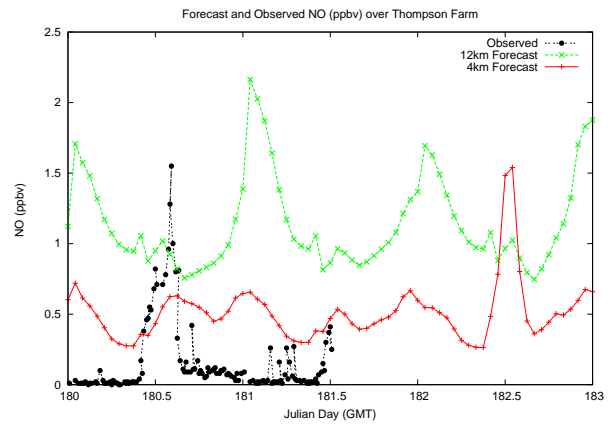

# Forecast Results Compared to Measurements over Isle of Shoals

## Forecast Results Compared to Measurements over Thompson Farm

## Forecast Results Compared to Measurements over Castle Springs

# Forecast Results Compared to Measurements over Mount Washington