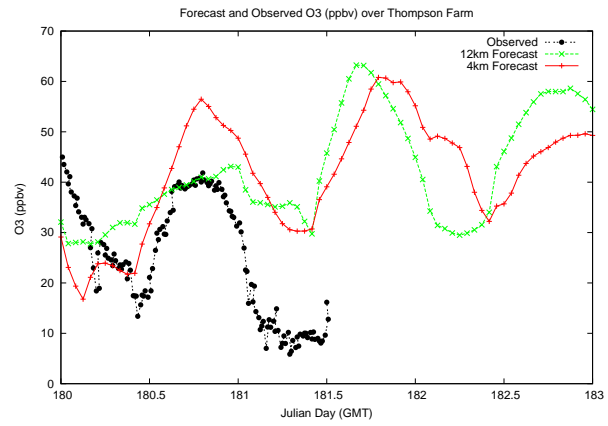

# Forecast Results Compared to Measurements over Isle of Shoals

## Forecast Results Compared to Measurements over Thompson Farm

## Forecast Results Compared to Measurements over Castle Springs

# Forecast Results Compared to Measurements over Mount Washington