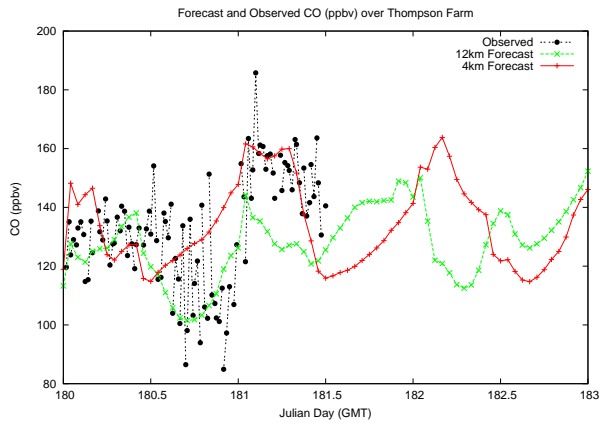

# Forecast Results Compared to Measurements over Isle of Shoals

## Forecast Results Compared to Measurements over Thompson Farm

## Forecast Results Compared to Measurements over Castle Springs

# Forecast Results Compared to Measurements over Mount Washington