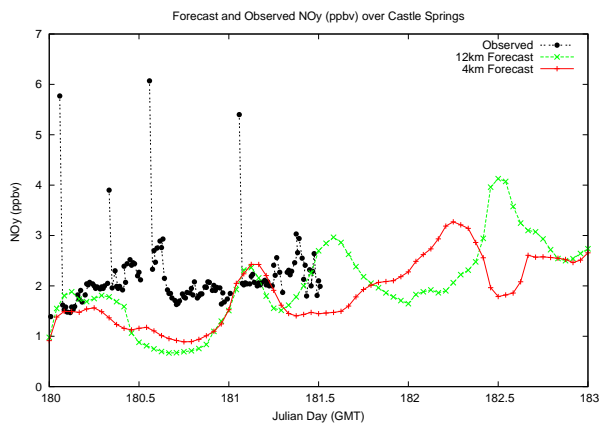

# Forecast Results Compared to Measurements over Isle of Shoals

## Forecast Results Compared to Measurements over Thompson Farm

## Forecast Results Compared to Measurements over Castle Springs

# Forecast Results Compared to Measurements over Mount Washington