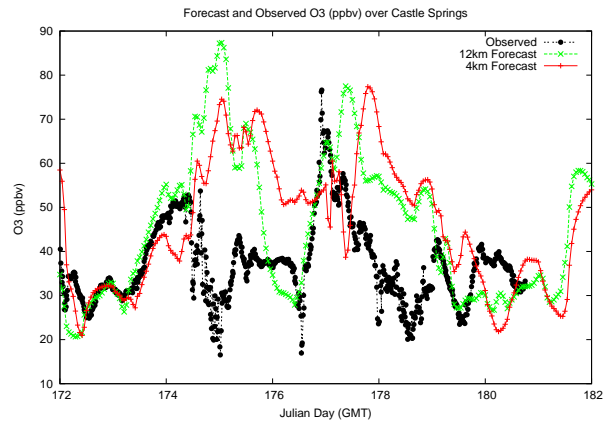

Forecast Results Compared to Measurements over Isle of Shoals

Forecast Results Compared to Measurements over Thompson Farm

Forecast Results Compared to Measurements over Castle Springs

Forecast Results Compared to Measurements over Mount Washington