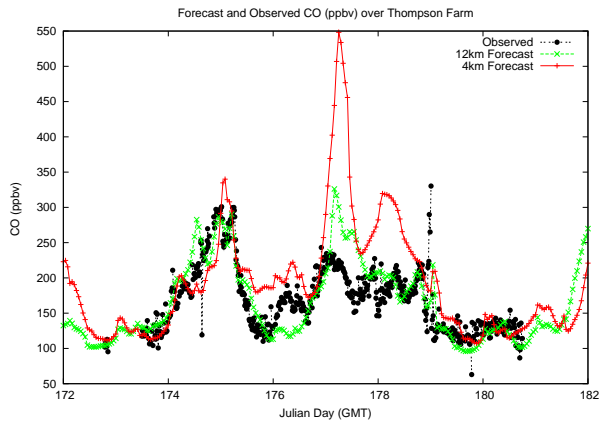

Forecast Results Compared to Measurements over Isle of Shoals

Forecast Results Compared to Measurements over Thompson Farm

Forecast Results Compared to Measurements over Castle Springs

Forecast Results Compared to Measurements over Mount Washington