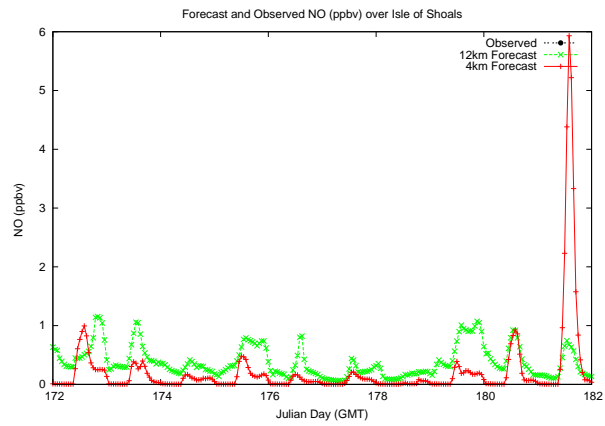

Forecast Results Compared to Measurements over Isle of Shoals

Forecast Results Compared to Measurements over Thompson Farm

Forecast Results Compared to Measurements over Castle Springs

Forecast Results Compared to Measurements over Mount Washington