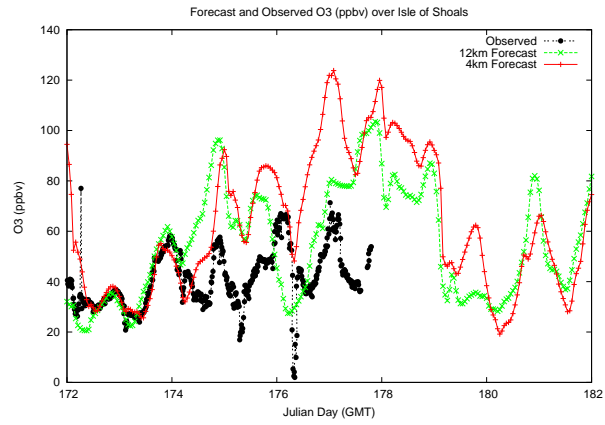

Forecast Results Compared to Measurements over Isle of Shoals

Forecast Results Compared to Measurements over Thompson Farm

Forecast Results Compared to Measurements over Castle Springs

Forecast Results Compared to Measurements over Mount Washington