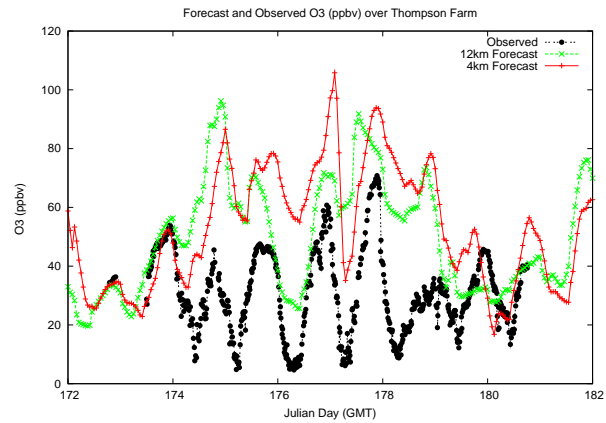

Forecast Results Compared to Measurements over Isle of Shoals

Forecast Results Compared to Measurements over Thompson Farm

Forecast Results Compared to Measurements over Castle Springs

Forecast Results Compared to Measurements over Mount Washington