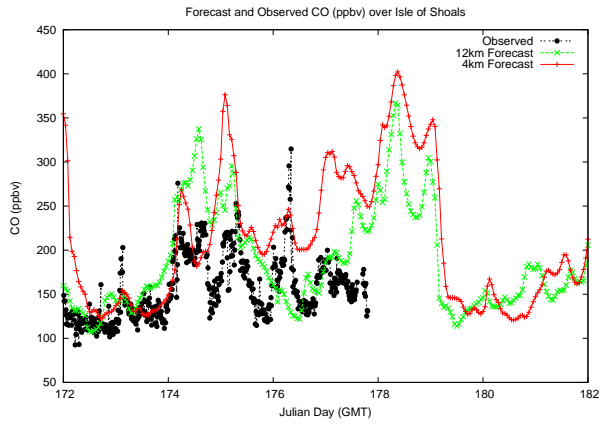

Forecast Results Compared to Measurements over Isle of Shoals

Forecast Results Compared to Measurements over Thompson Farm

Forecast Results Compared to Measurements over Castle Springs

Forecast Results Compared to Measurements over Mount Washington