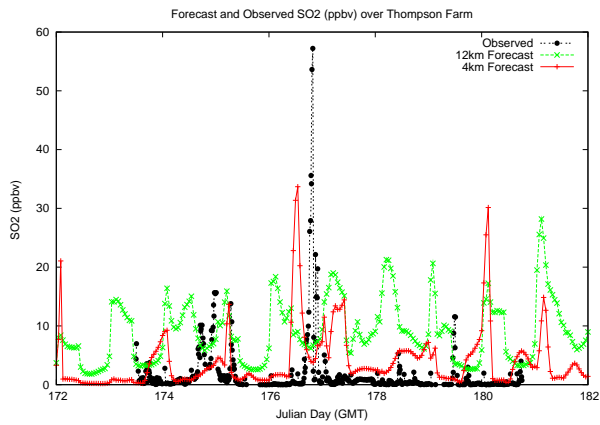

Forecast Results Compared to Measurements over Isle of Shoals

Forecast Results Compared to Measurements over Thompson Farm

Forecast Results Compared to Measurements over Castle Springs

Forecast Results Compared to Measurements over Mount Washington