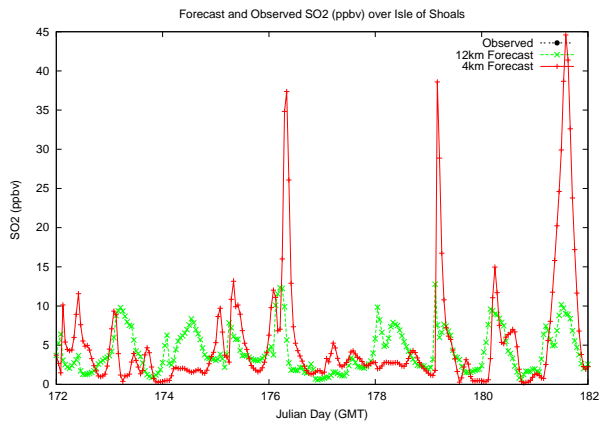

Forecast Results Compared to Measurements over Isle of Shoals

Forecast Results Compared to Measurements over Thompson Farm

Forecast Results Compared to Measurements over Castle Springs

Forecast Results Compared to Measurements over Mount Washington