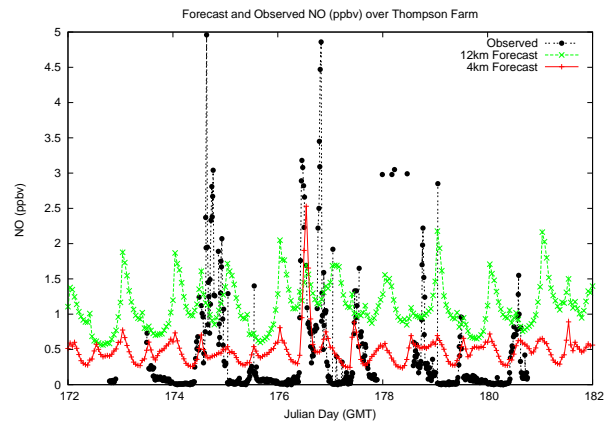

Forecast Results Compared to Measurements over Isle of Shoals

Forecast Results Compared to Measurements over Thompson Farm

Forecast Results Compared to Measurements over Castle Springs

Forecast Results Compared to Measurements over Mount Washington