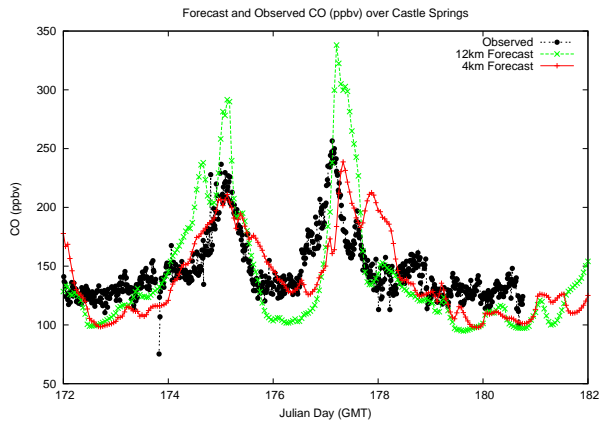

Forecast Results Compared to Measurements over Isle of Shoals

Forecast Results Compared to Measurements over Thompson Farm

Forecast Results Compared to Measurements over Castle Springs

Forecast Results Compared to Measurements over Mount Washington