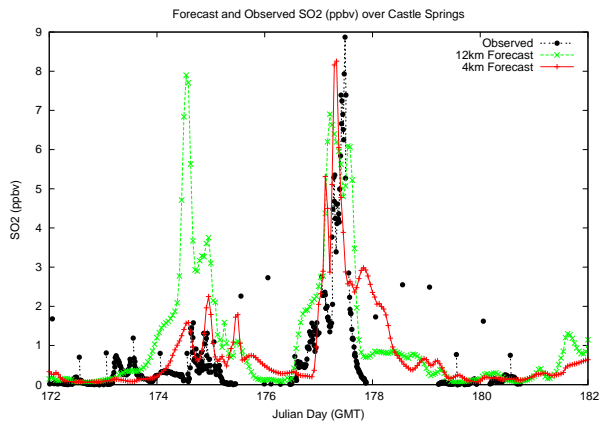

Forecast Results Compared to Measurements over Isle of Shoals

Forecast Results Compared to Measurements over Thompson Farm

Forecast Results Compared to Measurements over Castle Springs

Forecast Results Compared to Measurements over Mount Washington