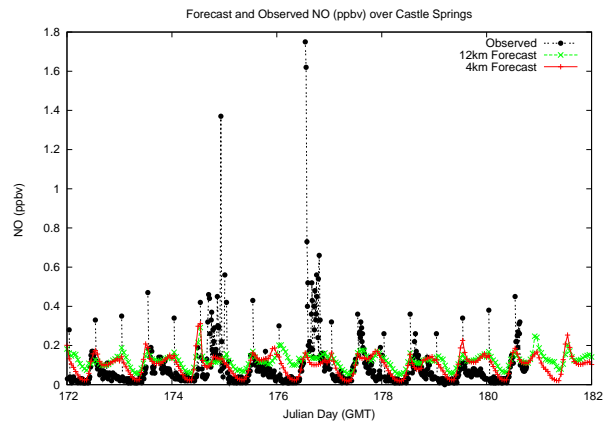

Forecast Results Compared to Measurements over Isle of Shoals

Forecast Results Compared to Measurements over Thompson Farm

Forecast Results Compared to Measurements over Castle Springs

Forecast Results Compared to Measurements over Mount Washington