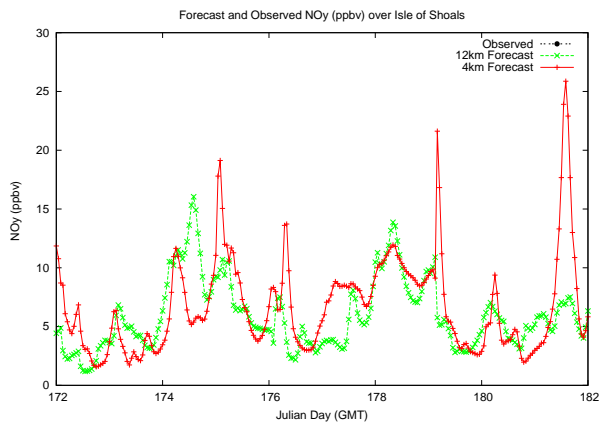

Forecast Results Compared to Measurements over Isle of Shoals

Forecast Results Compared to Measurements over Thompson Farm

Forecast Results Compared to Measurements over Castle Springs

Forecast Results Compared to Measurements over Mount Washington