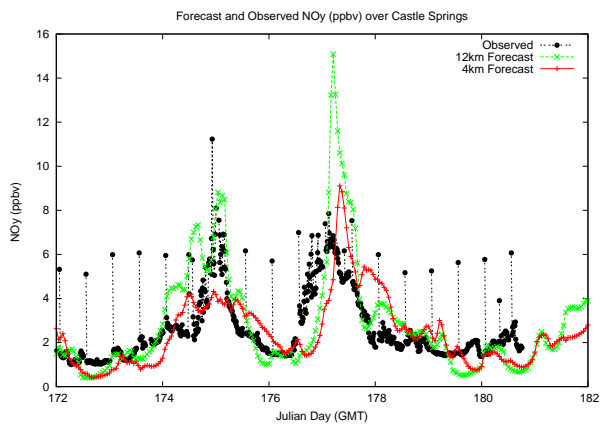

Forecast Results Compared to Measurements over Isle of Shoals

Forecast Results Compared to Measurements over Thompson Farm

Forecast Results Compared to Measurements over Castle Springs

Forecast Results Compared to Measurements over Mount Washington