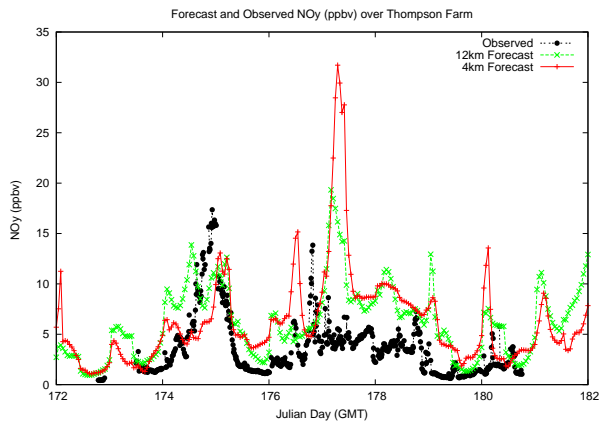

Forecast Results Compared to Measurements over Isle of Shoals

Forecast Results Compared to Measurements over Thompson Farm

Forecast Results Compared to Measurements over Castle Springs

Forecast Results Compared to Measurements over Mount Washington