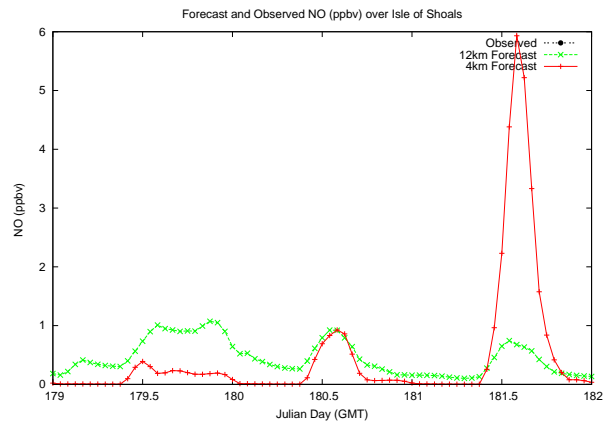

## Forecast Results Compared to Measurements over Isle of Shoals

# Forecast Results Compared to Measurements over Thompson Farm

# Forecast Results Compared to Measurements over Castle Springs

# Forecast Results Compared to Measurements over Mount Washington