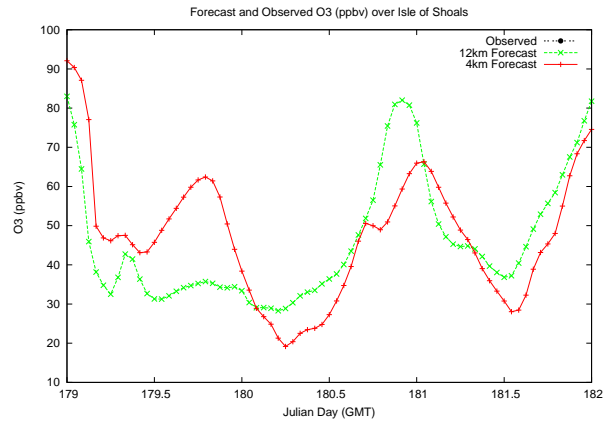

## Forecast Results Compared to Measurements over Isle of Shoals

# Forecast Results Compared to Measurements over Thompson Farm

# Forecast Results Compared to Measurements over Castle Springs

# Forecast Results Compared to Measurements over Mount Washington