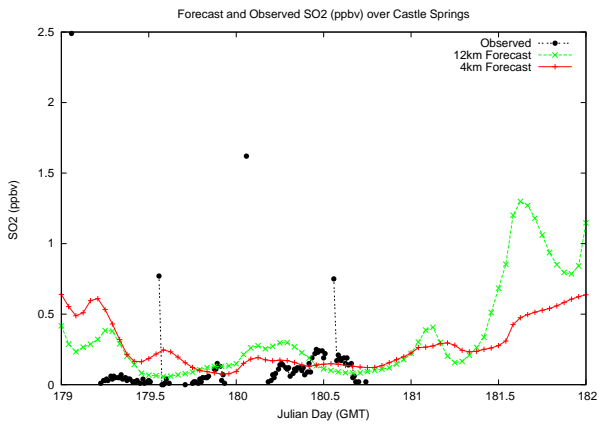

## Forecast Results Compared to Measurements over Isle of Shoals

# Forecast Results Compared to Measurements over Thompson Farm

# Forecast Results Compared to Measurements over Castle Springs

# Forecast Results Compared to Measurements over Mount Washington