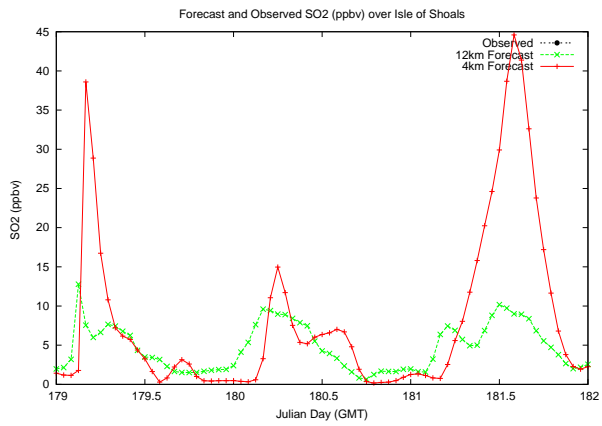

## Forecast Results Compared to Measurements over Isle of Shoals

# Forecast Results Compared to Measurements over Thompson Farm

# Forecast Results Compared to Measurements over Castle Springs

# Forecast Results Compared to Measurements over Mount Washington