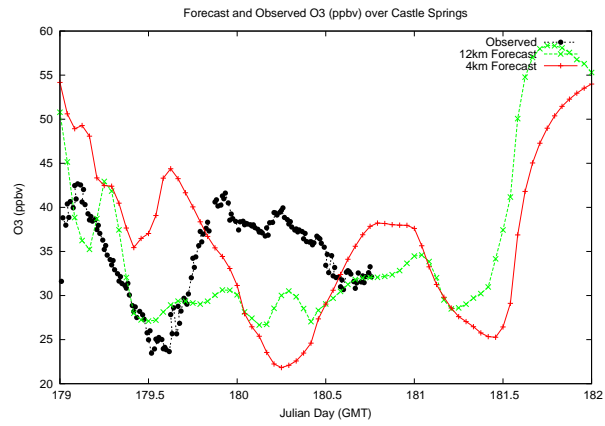

## Forecast Results Compared to Measurements over Isle of Shoals

# Forecast Results Compared to Measurements over Thompson Farm

# Forecast Results Compared to Measurements over Castle Springs

# Forecast Results Compared to Measurements over Mount Washington