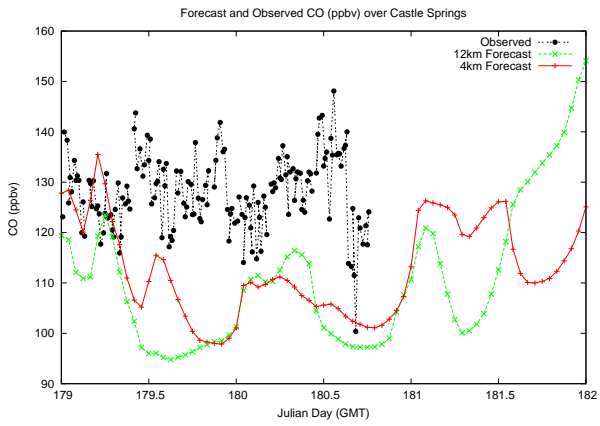

## Forecast Results Compared to Measurements over Isle of Shoals

# Forecast Results Compared to Measurements over Thompson Farm

# Forecast Results Compared to Measurements over Castle Springs

# Forecast Results Compared to Measurements over Mount Washington