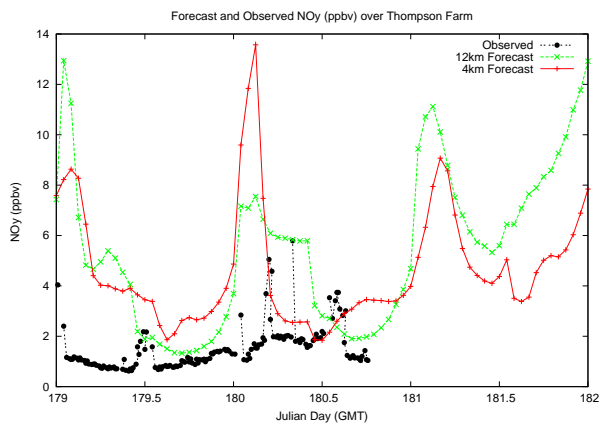

## Forecast Results Compared to Measurements over Isle of Shoals

# Forecast Results Compared to Measurements over Thompson Farm

# Forecast Results Compared to Measurements over Castle Springs

# Forecast Results Compared to Measurements over Mount Washington