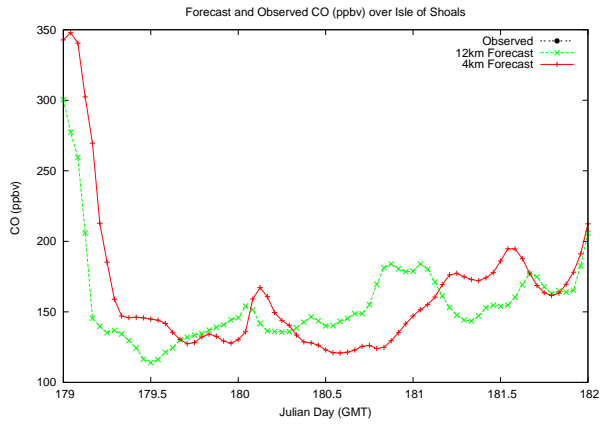

## Forecast Results Compared to Measurements over Isle of Shoals

# Forecast Results Compared to Measurements over Thompson Farm

# Forecast Results Compared to Measurements over Castle Springs

# Forecast Results Compared to Measurements over Mount Washington