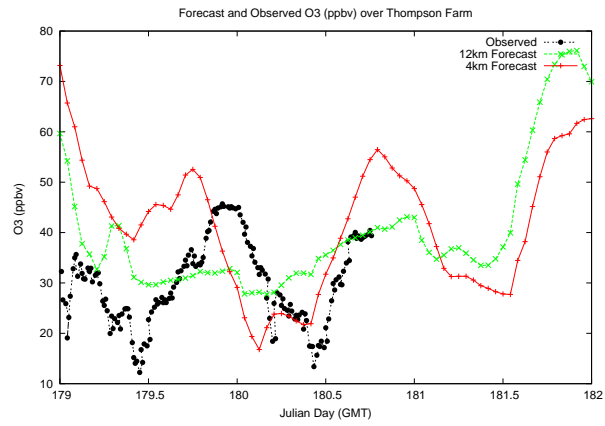

## Forecast Results Compared to Measurements over Isle of Shoals

# Forecast Results Compared to Measurements over Thompson Farm

# Forecast Results Compared to Measurements over Castle Springs

# Forecast Results Compared to Measurements over Mount Washington