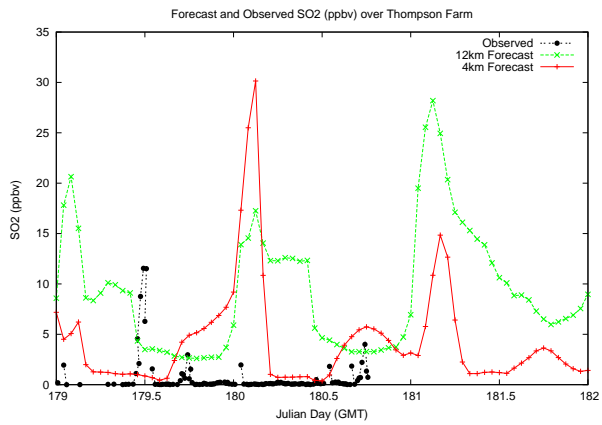

## Forecast Results Compared to Measurements over Isle of Shoals

# Forecast Results Compared to Measurements over Thompson Farm

# Forecast Results Compared to Measurements over Castle Springs

# Forecast Results Compared to Measurements over Mount Washington