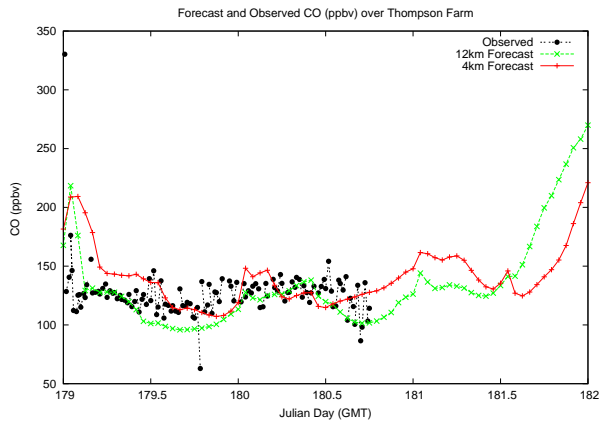

## Forecast Results Compared to Measurements over Isle of Shoals

# Forecast Results Compared to Measurements over Thompson Farm

# Forecast Results Compared to Measurements over Castle Springs

# Forecast Results Compared to Measurements over Mount Washington