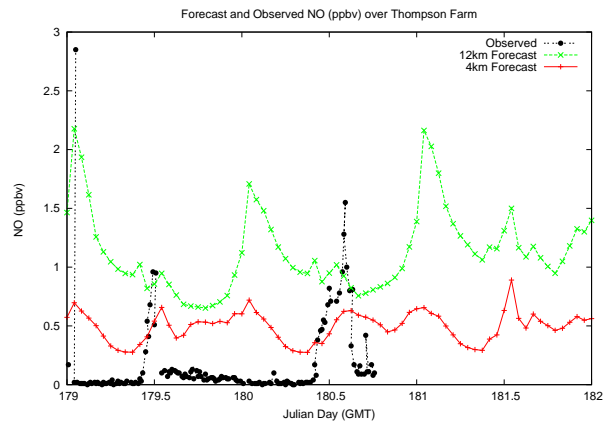

## Forecast Results Compared to Measurements over Isle of Shoals

# Forecast Results Compared to Measurements over Thompson Farm

# Forecast Results Compared to Measurements over Castle Springs

# Forecast Results Compared to Measurements over Mount Washington