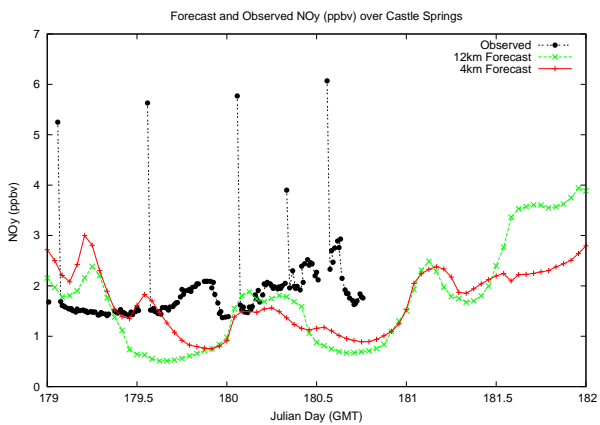

## Forecast Results Compared to Measurements over Isle of Shoals

# Forecast Results Compared to Measurements over Thompson Farm

# Forecast Results Compared to Measurements over Castle Springs

# Forecast Results Compared to Measurements over Mount Washington