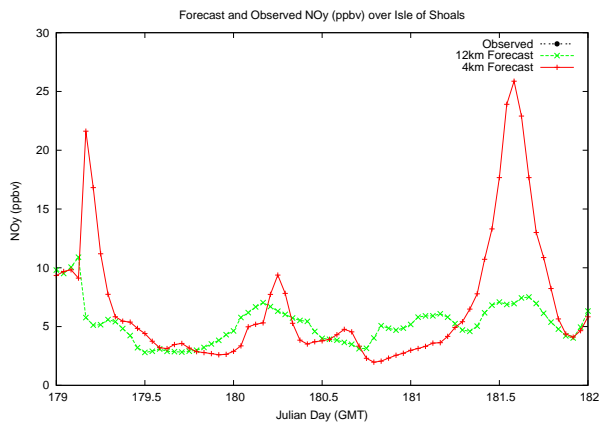

## Forecast Results Compared to Measurements over Isle of Shoals

# Forecast Results Compared to Measurements over Thompson Farm

# Forecast Results Compared to Measurements over Castle Springs

# Forecast Results Compared to Measurements over Mount Washington