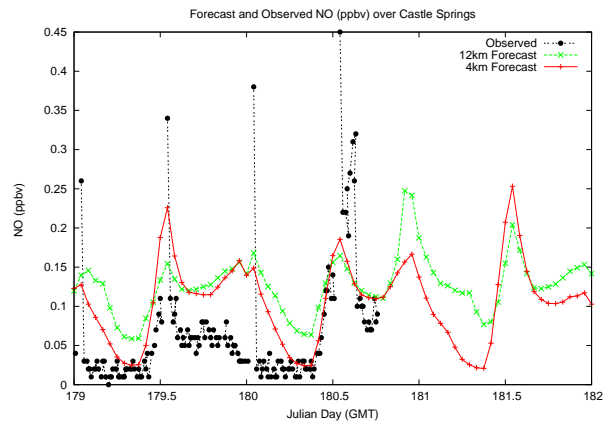

## Forecast Results Compared to Measurements over Isle of Shoals

# Forecast Results Compared to Measurements over Thompson Farm

# Forecast Results Compared to Measurements over Castle Springs

# Forecast Results Compared to Measurements over Mount Washington