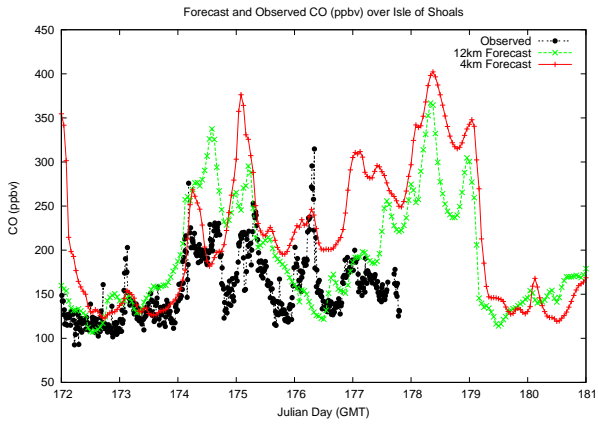

Forecast Results Compared to Measurements over Isle of Shoals

Forecast Results Compared to Measurements over Thompson Farm

Forecast Results Compared to Measurements over Castle Springs

Forecast Results Compared to Measurements over Mount Washington