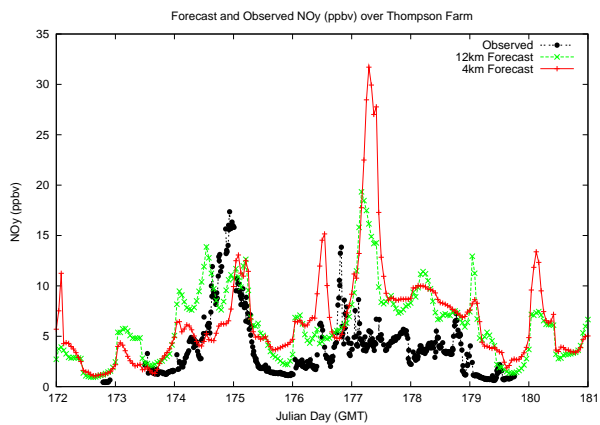

Forecast Results Compared to Measurements over Isle of Shoals

Forecast Results Compared to Measurements over Thompson Farm

Forecast Results Compared to Measurements over Castle Springs

Forecast Results Compared to Measurements over Mount Washington