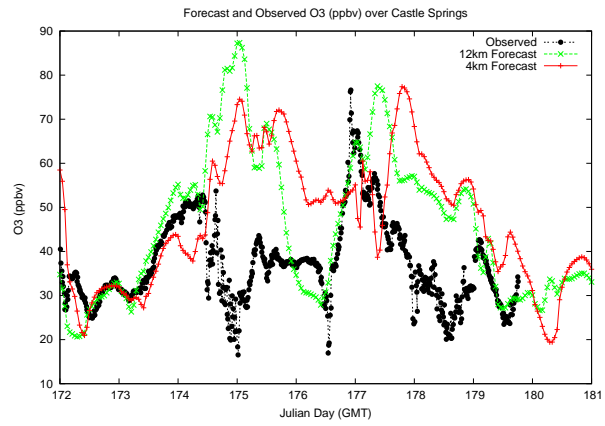

Forecast Results Compared to Measurements over Isle of Shoals

Forecast Results Compared to Measurements over Thompson Farm

Forecast Results Compared to Measurements over Castle Springs

Forecast Results Compared to Measurements over Mount Washington