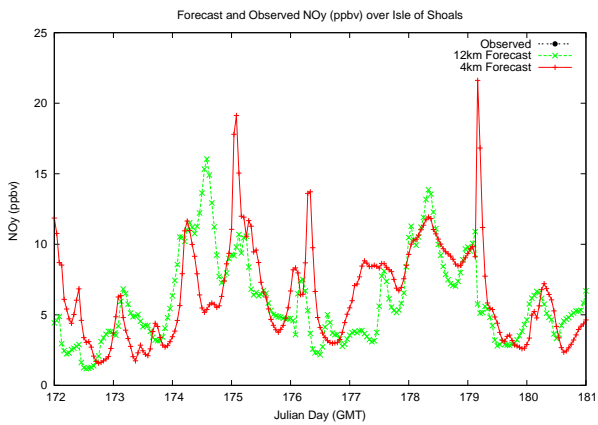

Forecast Results Compared to Measurements over Isle of Shoals

Forecast Results Compared to Measurements over Thompson Farm

Forecast Results Compared to Measurements over Castle Springs

Forecast Results Compared to Measurements over Mount Washington