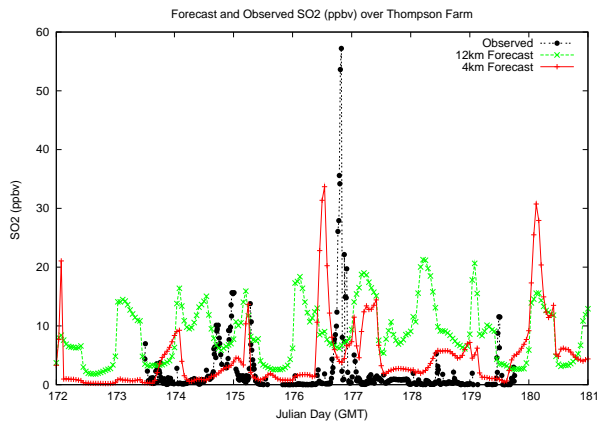

Forecast Results Compared to Measurements over Isle of Shoals

Forecast Results Compared to Measurements over Thompson Farm

Forecast Results Compared to Measurements over Castle Springs

Forecast Results Compared to Measurements over Mount Washington