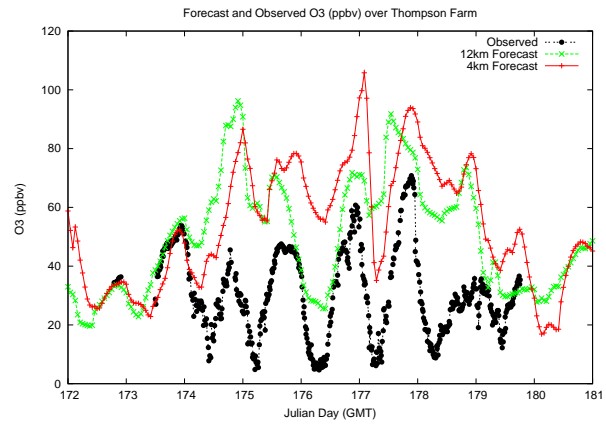

Forecast Results Compared to Measurements over Isle of Shoals

Forecast Results Compared to Measurements over Thompson Farm

Forecast Results Compared to Measurements over Castle Springs

Forecast Results Compared to Measurements over Mount Washington