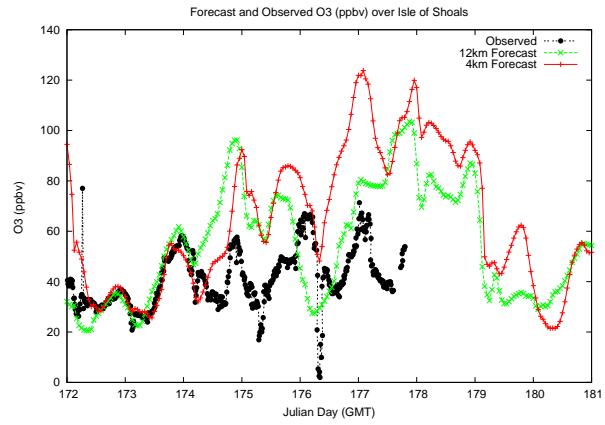

Forecast Results Compared to Measurements over Isle of Shoals

Forecast Results Compared to Measurements over Thompson Farm

Forecast Results Compared to Measurements over Castle Springs

Forecast Results Compared to Measurements over Mount Washington