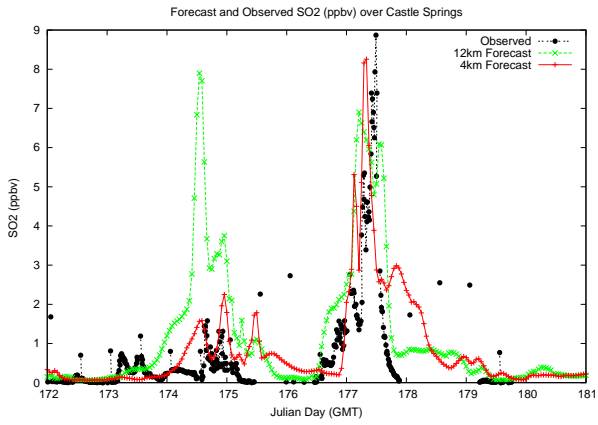

Forecast Results Compared to Measurements over Isle of Shoals

Forecast Results Compared to Measurements over Thompson Farm

Forecast Results Compared to Measurements over Castle Springs

Forecast Results Compared to Measurements over Mount Washington