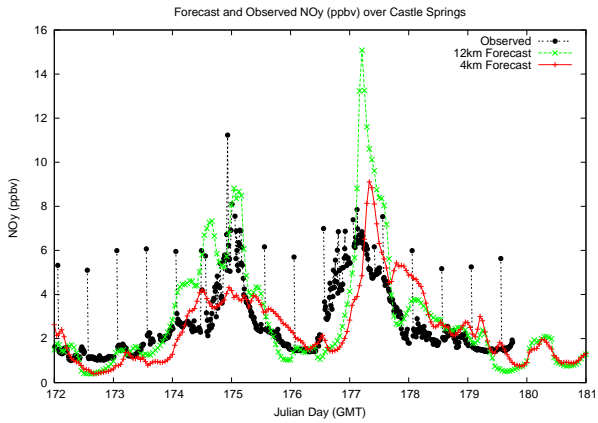

Forecast Results Compared to Measurements over Isle of Shoals

Forecast Results Compared to Measurements over Thompson Farm

Forecast Results Compared to Measurements over Castle Springs

Forecast Results Compared to Measurements over Mount Washington