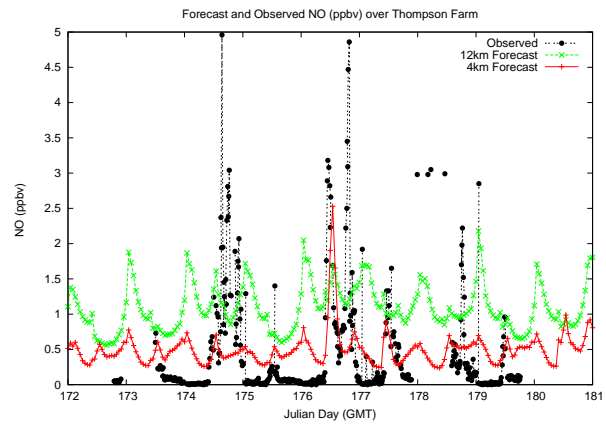

Forecast Results Compared to Measurements over Isle of Shoals

Forecast Results Compared to Measurements over Thompson Farm

Forecast Results Compared to Measurements over Castle Springs

Forecast Results Compared to Measurements over Mount Washington