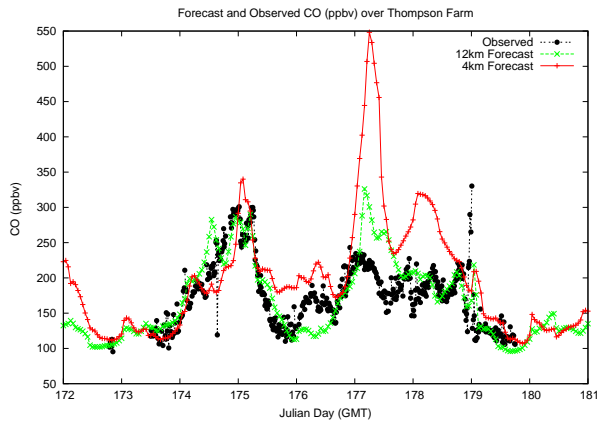

Forecast Results Compared to Measurements over Isle of Shoals

Forecast Results Compared to Measurements over Thompson Farm

Forecast Results Compared to Measurements over Castle Springs

Forecast Results Compared to Measurements over Mount Washington