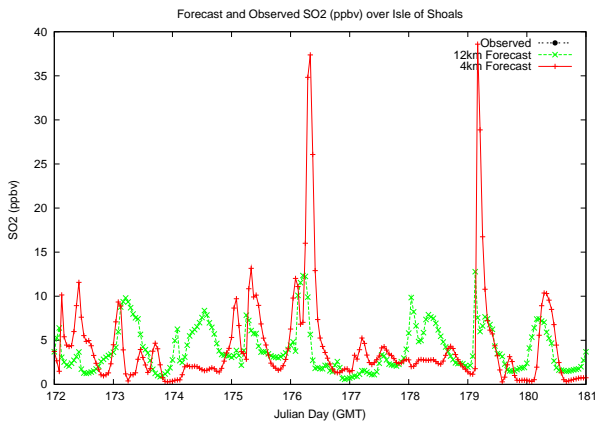

Forecast Results Compared to Measurements over Isle of Shoals

Forecast Results Compared to Measurements over Thompson Farm

Forecast Results Compared to Measurements over Castle Springs

Forecast Results Compared to Measurements over Mount Washington