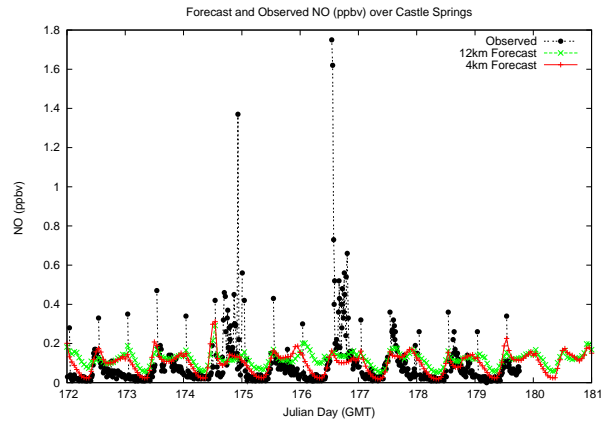

Forecast Results Compared to Measurements over Isle of Shoals

Forecast Results Compared to Measurements over Thompson Farm

Forecast Results Compared to Measurements over Castle Springs

Forecast Results Compared to Measurements over Mount Washington