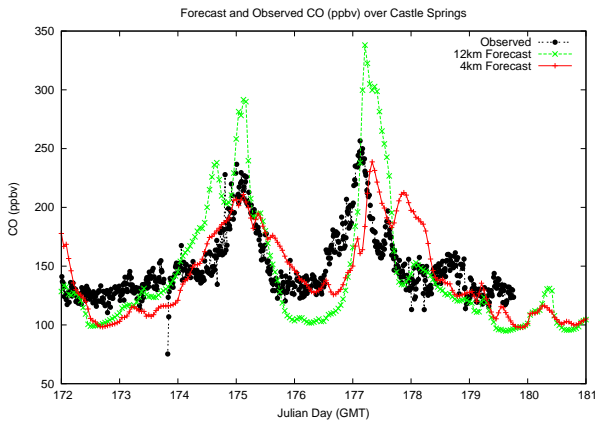

Forecast Results Compared to Measurements over Isle of Shoals

Forecast Results Compared to Measurements over Thompson Farm

Forecast Results Compared to Measurements over Castle Springs

Forecast Results Compared to Measurements over Mount Washington