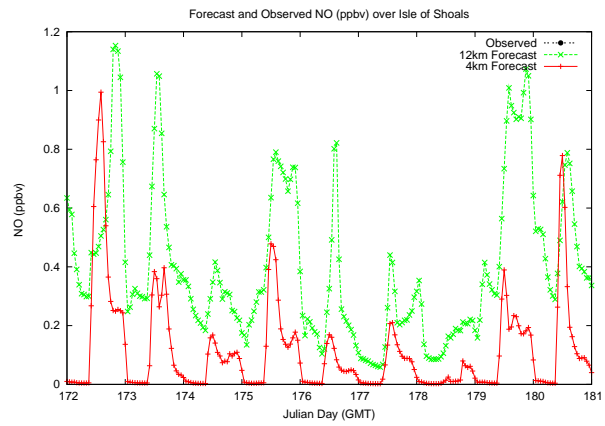

Forecast Results Compared to Measurements over Isle of Shoals

Forecast Results Compared to Measurements over Thompson Farm

Forecast Results Compared to Measurements over Castle Springs

Forecast Results Compared to Measurements over Mount Washington