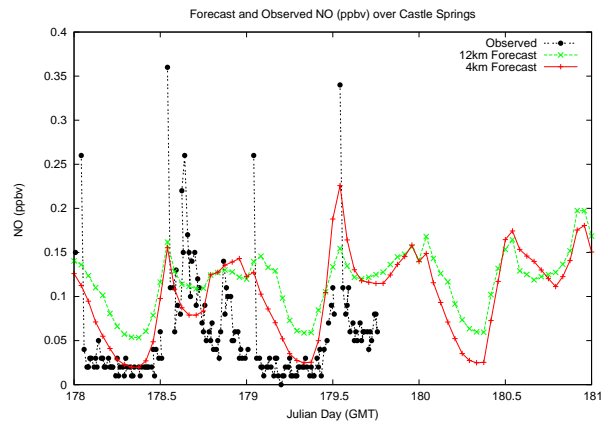

Forecast Results Compared to Measurements over Isle of Shoals

Forecast Results Compared to Measurements over Thompson Farm

Forecast Results Compared to Measurements over Castle Springs

Forecast Results Compared to Measurements over Mount Washington