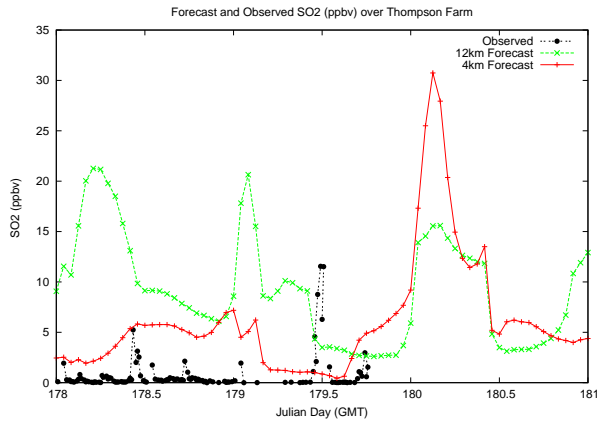

Forecast Results Compared to Measurements over Isle of Shoals

Forecast Results Compared to Measurements over Thompson Farm

Forecast Results Compared to Measurements over Castle Springs

Forecast Results Compared to Measurements over Mount Washington