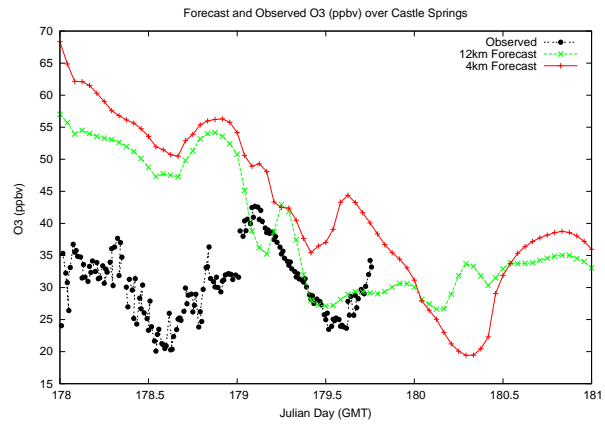

Forecast Results Compared to Measurements over Isle of Shoals

Forecast Results Compared to Measurements over Thompson Farm

Forecast Results Compared to Measurements over Castle Springs

Forecast Results Compared to Measurements over Mount Washington