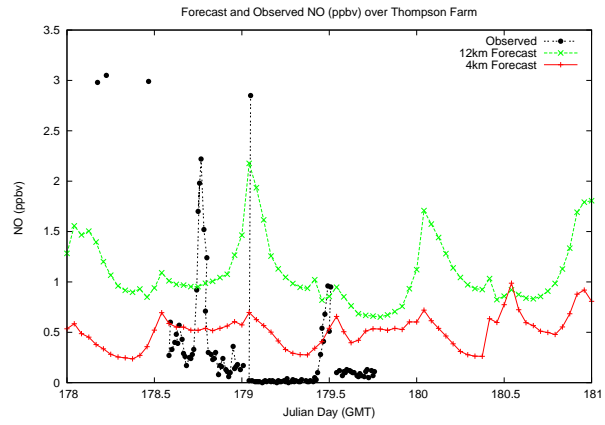

Forecast Results Compared to Measurements over Isle of Shoals

Forecast Results Compared to Measurements over Thompson Farm

Forecast Results Compared to Measurements over Castle Springs

Forecast Results Compared to Measurements over Mount Washington