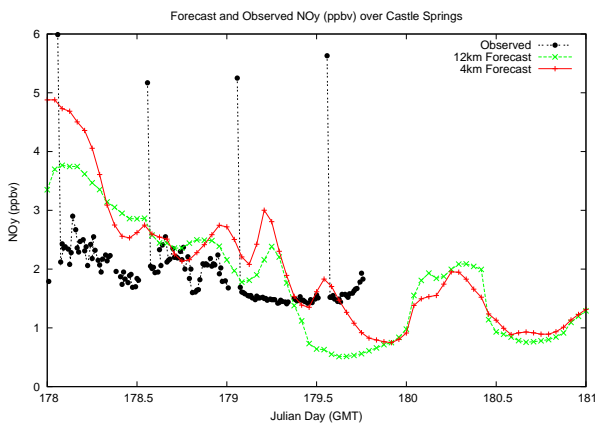

Forecast Results Compared to Measurements over Isle of Shoals

Forecast Results Compared to Measurements over Thompson Farm

Forecast Results Compared to Measurements over Castle Springs

Forecast Results Compared to Measurements over Mount Washington