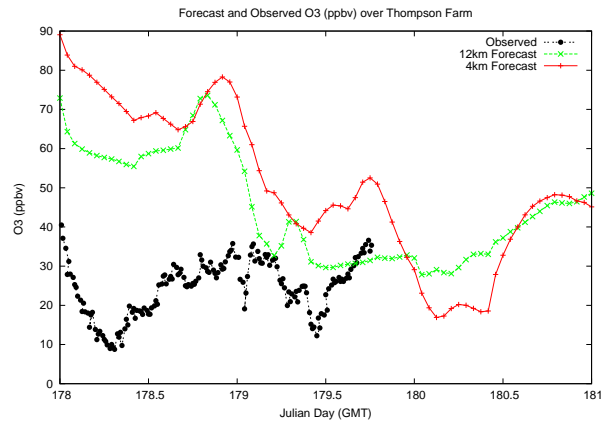

Forecast Results Compared to Measurements over Isle of Shoals

Forecast Results Compared to Measurements over Thompson Farm

Forecast Results Compared to Measurements over Castle Springs

Forecast Results Compared to Measurements over Mount Washington