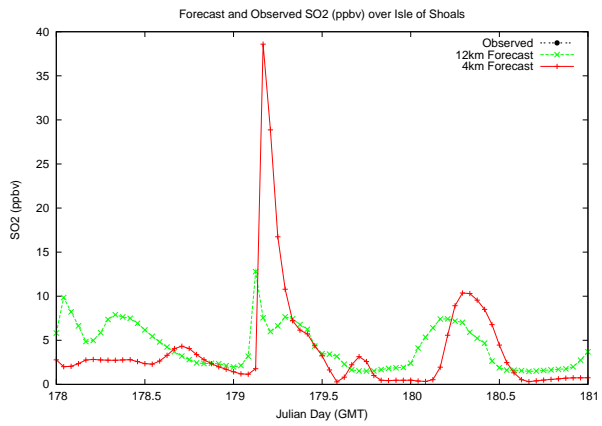

Forecast Results Compared to Measurements over Isle of Shoals

Forecast Results Compared to Measurements over Thompson Farm

Forecast Results Compared to Measurements over Castle Springs

Forecast Results Compared to Measurements over Mount Washington