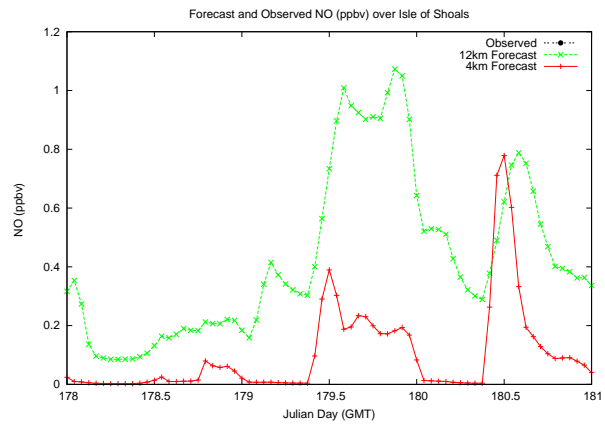

Forecast Results Compared to Measurements over Isle of Shoals

Forecast Results Compared to Measurements over Thompson Farm

Forecast Results Compared to Measurements over Castle Springs

Forecast Results Compared to Measurements over Mount Washington