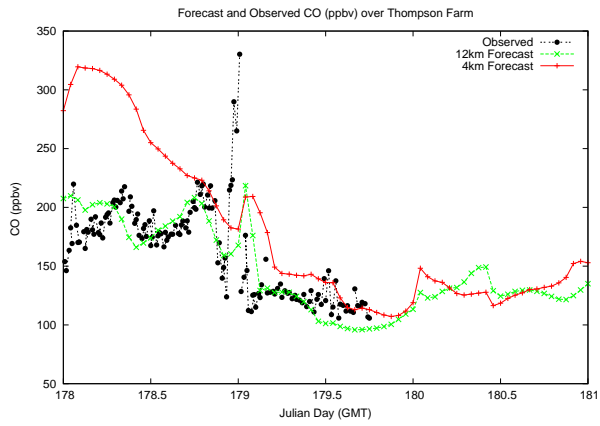

Forecast Results Compared to Measurements over Isle of Shoals

Forecast Results Compared to Measurements over Thompson Farm

Forecast Results Compared to Measurements over Castle Springs

Forecast Results Compared to Measurements over Mount Washington