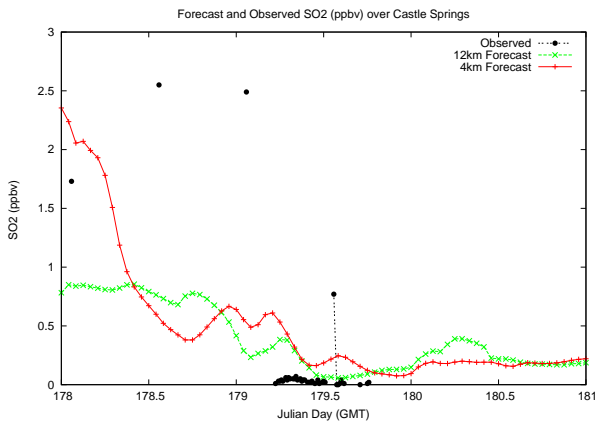

Forecast Results Compared to Measurements over Isle of Shoals

Forecast Results Compared to Measurements over Thompson Farm

Forecast Results Compared to Measurements over Castle Springs

Forecast Results Compared to Measurements over Mount Washington