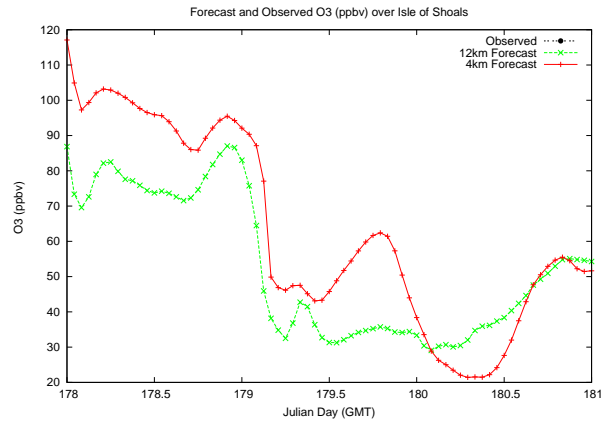

Forecast Results Compared to Measurements over Isle of Shoals

Forecast Results Compared to Measurements over Thompson Farm

Forecast Results Compared to Measurements over Castle Springs

Forecast Results Compared to Measurements over Mount Washington