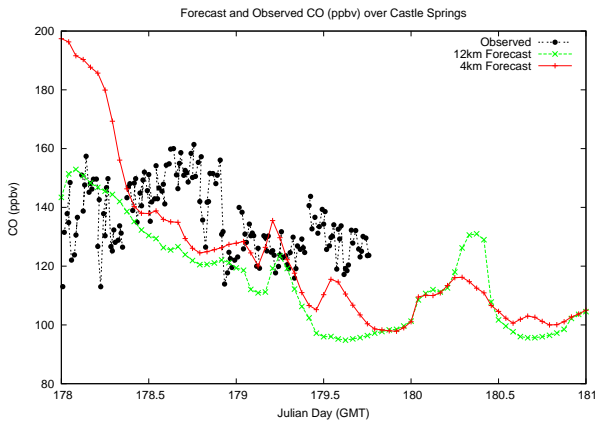

Forecast Results Compared to Measurements over Isle of Shoals

Forecast Results Compared to Measurements over Thompson Farm

Forecast Results Compared to Measurements over Castle Springs

Forecast Results Compared to Measurements over Mount Washington