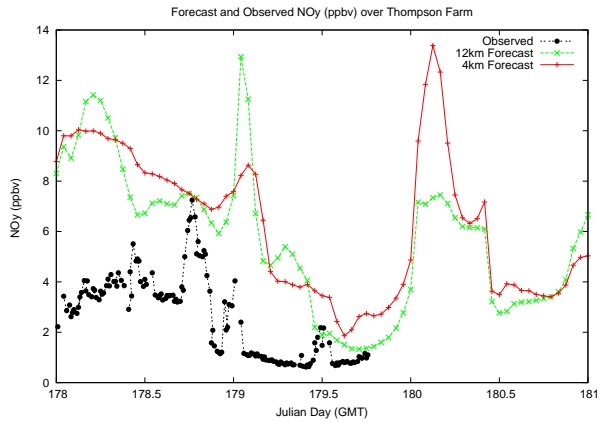

Forecast Results Compared to Measurements over Isle of Shoals

Forecast Results Compared to Measurements over Thompson Farm

Forecast Results Compared to Measurements over Castle Springs

Forecast Results Compared to Measurements over Mount Washington