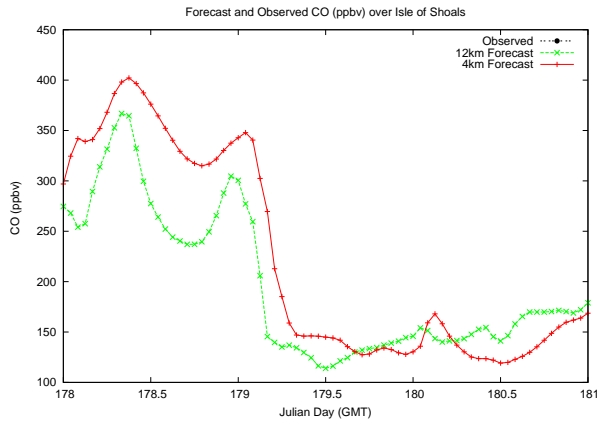

Forecast Results Compared to Measurements over Isle of Shoals

Forecast Results Compared to Measurements over Thompson Farm

Forecast Results Compared to Measurements over Castle Springs

Forecast Results Compared to Measurements over Mount Washington