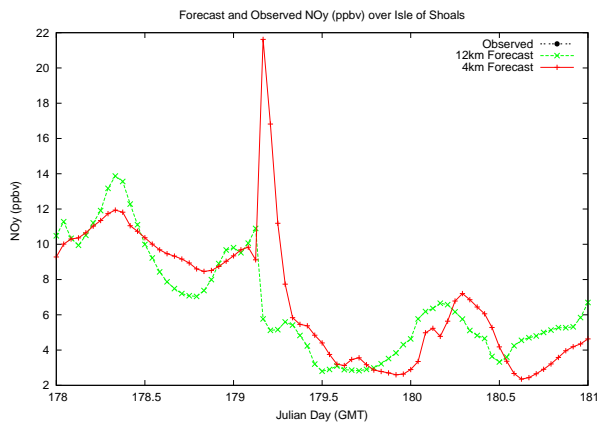

Forecast Results Compared to Measurements over Isle of Shoals

Forecast Results Compared to Measurements over Thompson Farm

Forecast Results Compared to Measurements over Castle Springs

Forecast Results Compared to Measurements over Mount Washington