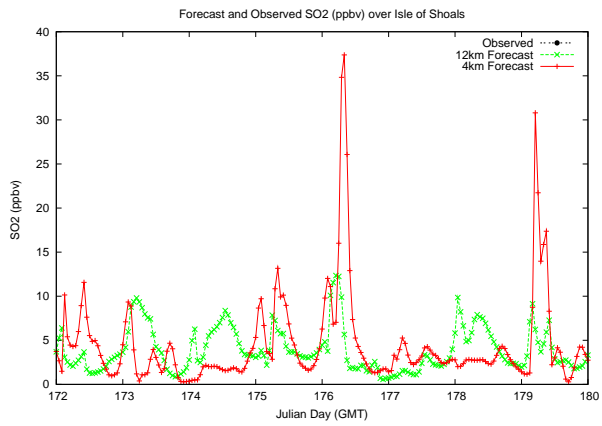

Forecast Results Compared to Measurements over Isle of Shoals

Forecast Results Compared to Measurements over Thompson Farm

Forecast Results Compared to Measurements over Castle Springs

Forecast Results Compared to Measurements over Mount Washington