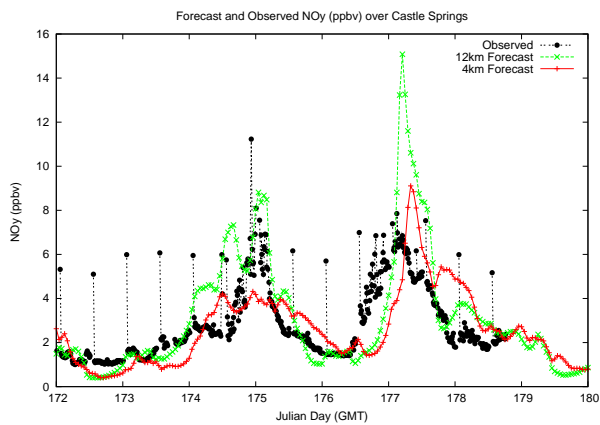

Forecast Results Compared to Measurements over Isle of Shoals

Forecast Results Compared to Measurements over Thompson Farm

Forecast Results Compared to Measurements over Castle Springs

Forecast Results Compared to Measurements over Mount Washington