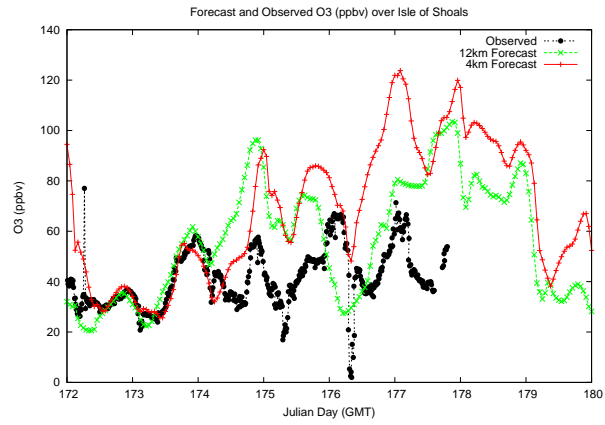

Forecast Results Compared to Measurements over Isle of Shoals

Forecast Results Compared to Measurements over Thompson Farm

Forecast Results Compared to Measurements over Castle Springs

Forecast Results Compared to Measurements over Mount Washington