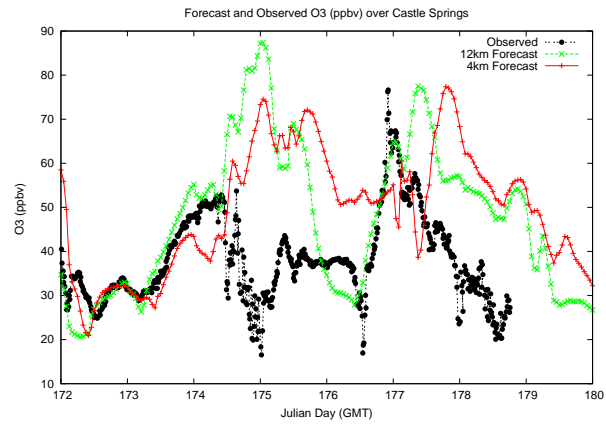

Forecast Results Compared to Measurements over Isle of Shoals

Forecast Results Compared to Measurements over Thompson Farm

Forecast Results Compared to Measurements over Castle Springs

Forecast Results Compared to Measurements over Mount Washington