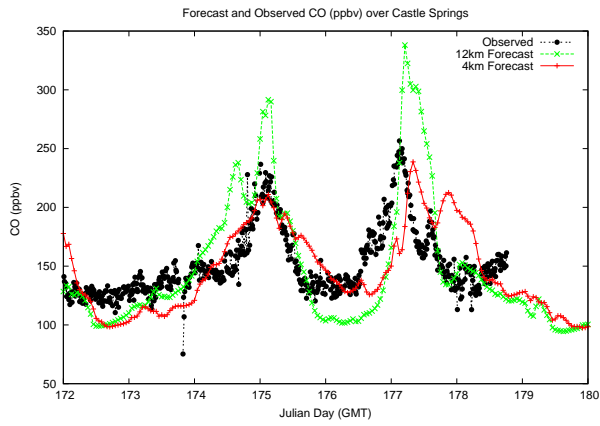

Forecast Results Compared to Measurements over Isle of Shoals

Forecast Results Compared to Measurements over Thompson Farm

Forecast Results Compared to Measurements over Castle Springs

Forecast Results Compared to Measurements over Mount Washington