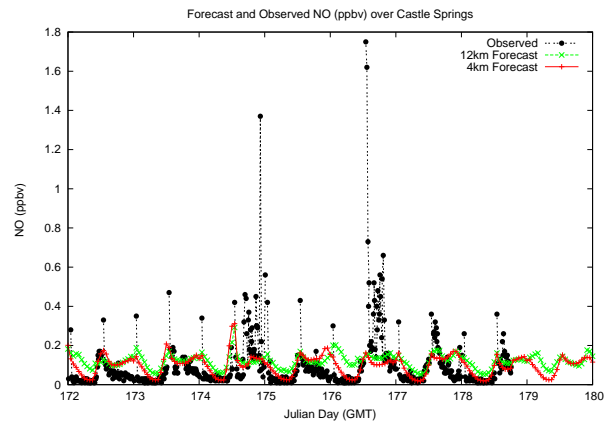

Forecast Results Compared to Measurements over Isle of Shoals

Forecast Results Compared to Measurements over Thompson Farm

Forecast Results Compared to Measurements over Castle Springs

Forecast Results Compared to Measurements over Mount Washington