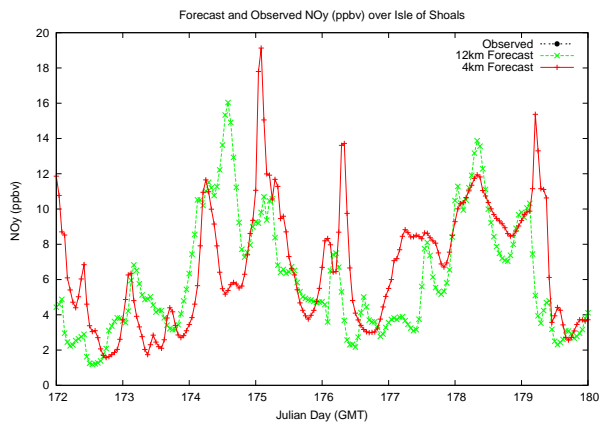

Forecast Results Compared to Measurements over Isle of Shoals

Forecast Results Compared to Measurements over Thompson Farm

Forecast Results Compared to Measurements over Castle Springs

Forecast Results Compared to Measurements over Mount Washington