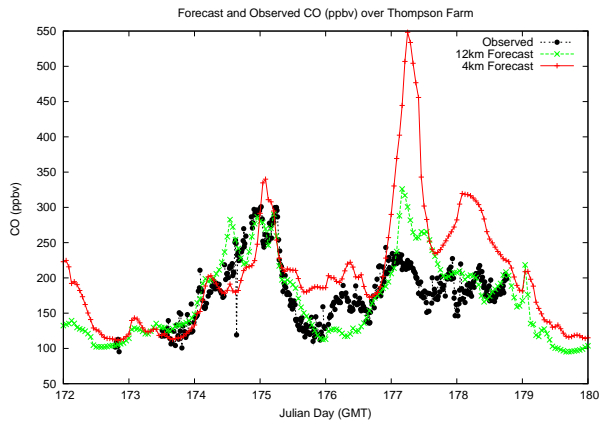

Forecast Results Compared to Measurements over Isle of Shoals

Forecast Results Compared to Measurements over Thompson Farm

Forecast Results Compared to Measurements over Castle Springs

Forecast Results Compared to Measurements over Mount Washington