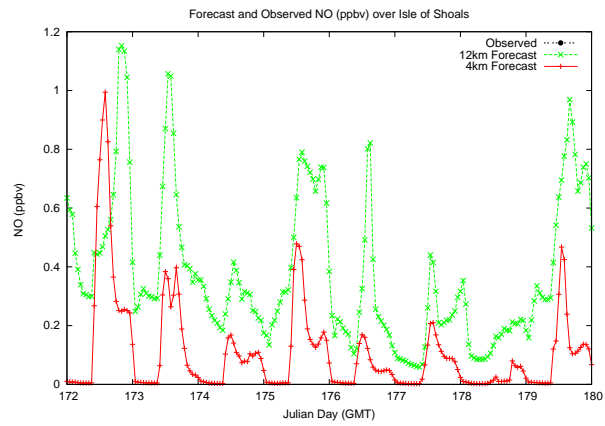

Forecast Results Compared to Measurements over Isle of Shoals

Forecast Results Compared to Measurements over Thompson Farm

Forecast Results Compared to Measurements over Castle Springs

Forecast Results Compared to Measurements over Mount Washington