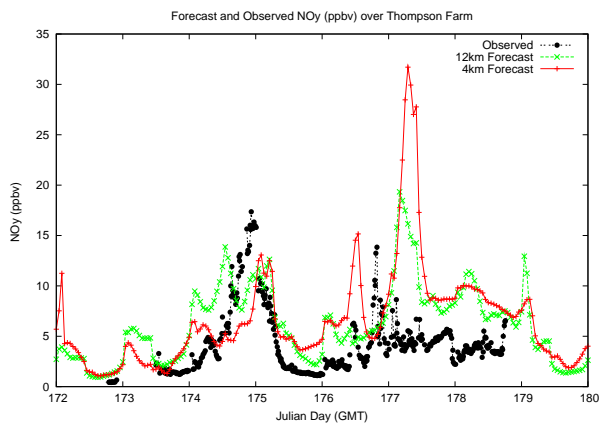

Forecast Results Compared to Measurements over Isle of Shoals

Forecast Results Compared to Measurements over Thompson Farm

Forecast Results Compared to Measurements over Castle Springs

Forecast Results Compared to Measurements over Mount Washington