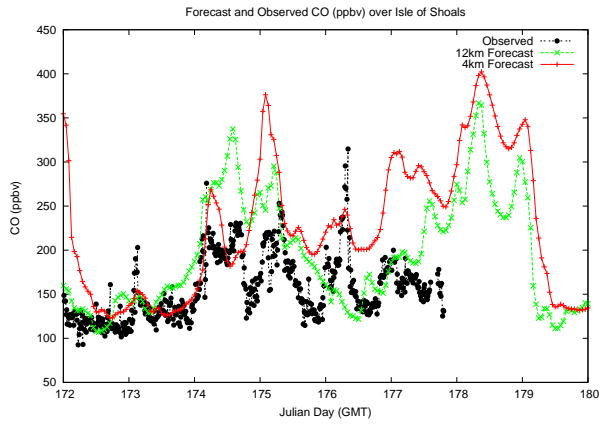

Forecast Results Compared to Measurements over Isle of Shoals

Forecast Results Compared to Measurements over Thompson Farm

Forecast Results Compared to Measurements over Castle Springs

Forecast Results Compared to Measurements over Mount Washington