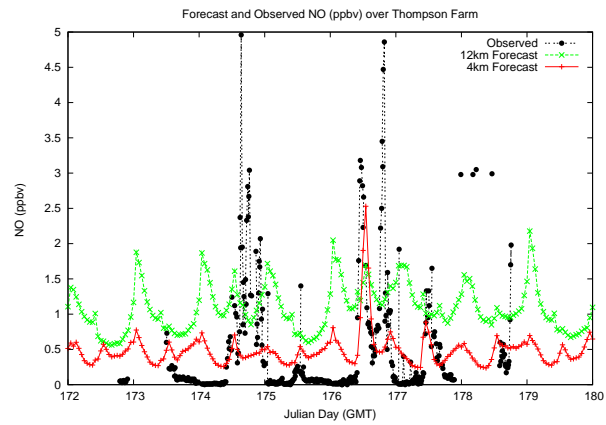

Forecast Results Compared to Measurements over Isle of Shoals

Forecast Results Compared to Measurements over Thompson Farm

Forecast Results Compared to Measurements over Castle Springs

Forecast Results Compared to Measurements over Mount Washington