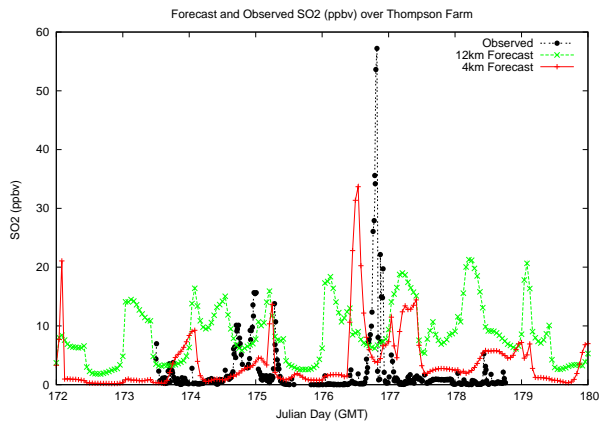

Forecast Results Compared to Measurements over Isle of Shoals

Forecast Results Compared to Measurements over Thompson Farm

Forecast Results Compared to Measurements over Castle Springs

Forecast Results Compared to Measurements over Mount Washington