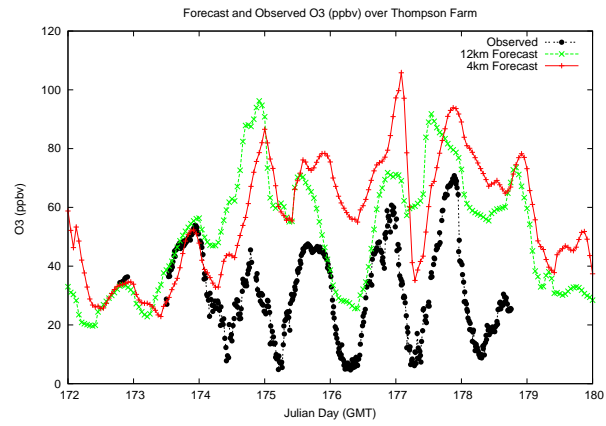

Forecast Results Compared to Measurements over Isle of Shoals

Forecast Results Compared to Measurements over Thompson Farm

Forecast Results Compared to Measurements over Castle Springs

Forecast Results Compared to Measurements over Mount Washington