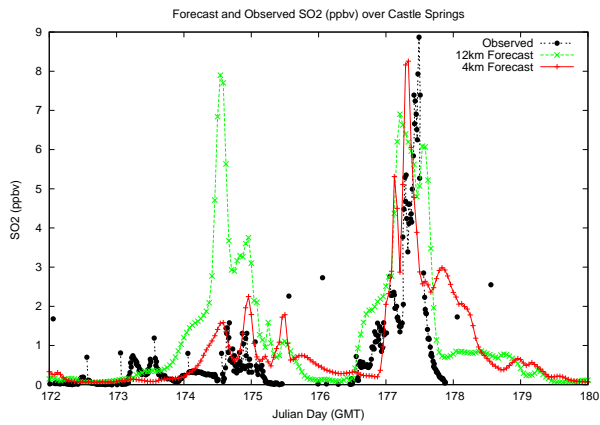

Forecast Results Compared to Measurements over Isle of Shoals

Forecast Results Compared to Measurements over Thompson Farm

Forecast Results Compared to Measurements over Castle Springs

Forecast Results Compared to Measurements over Mount Washington