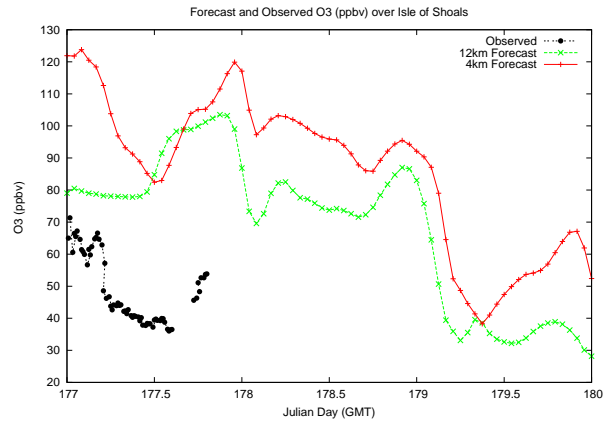

Forecast Results Compared to Measurements over Isle of Shoals

Forecast Results Compared to Measurements over Thompson Farm

Forecast Results Compared to Measurements over Castle Springs

Forecast Results Compared to Measurements over Mount Washington