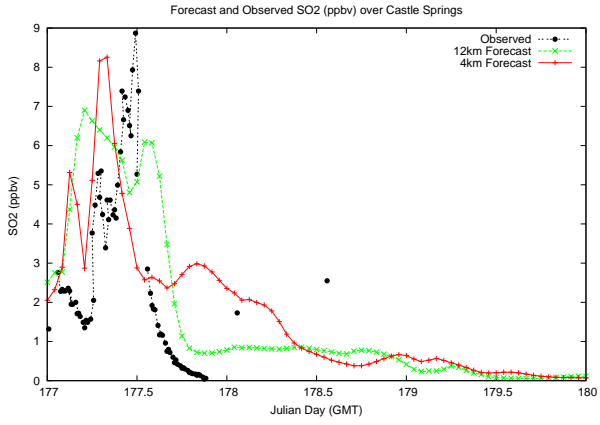

Forecast Results Compared to Measurements over Isle of Shoals

Forecast Results Compared to Measurements over Thompson Farm

Forecast Results Compared to Measurements over Castle Springs

Forecast Results Compared to Measurements over Mount Washington