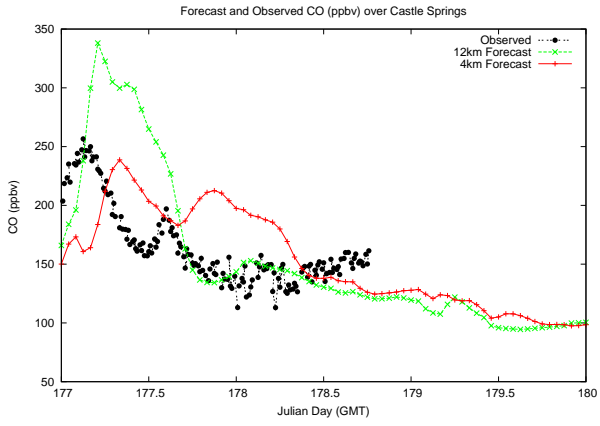

Forecast Results Compared to Measurements over Isle of Shoals

Forecast Results Compared to Measurements over Thompson Farm

Forecast Results Compared to Measurements over Castle Springs

Forecast Results Compared to Measurements over Mount Washington