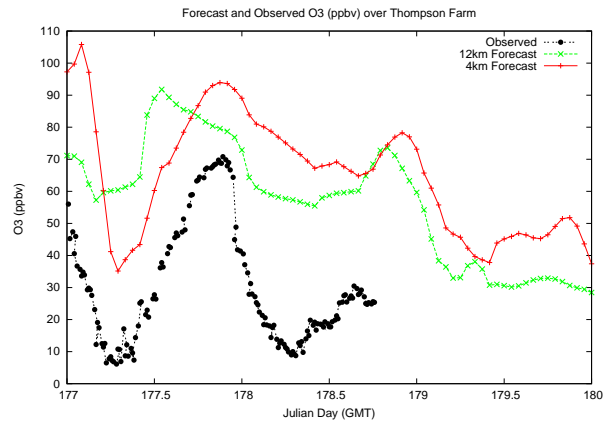

Forecast Results Compared to Measurements over Isle of Shoals

Forecast Results Compared to Measurements over Thompson Farm

Forecast Results Compared to Measurements over Castle Springs

Forecast Results Compared to Measurements over Mount Washington