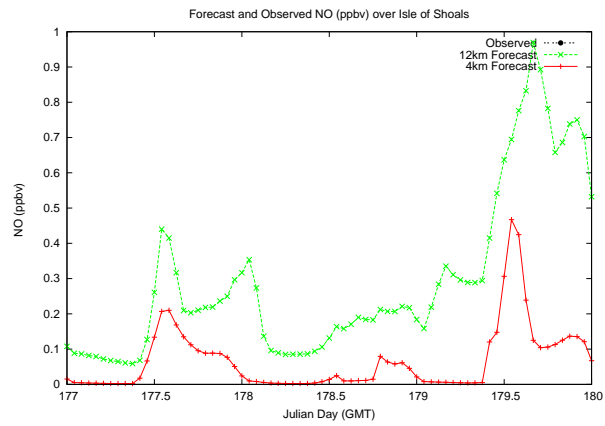

Forecast Results Compared to Measurements over Isle of Shoals

Forecast Results Compared to Measurements over Thompson Farm

Forecast Results Compared to Measurements over Castle Springs

Forecast Results Compared to Measurements over Mount Washington