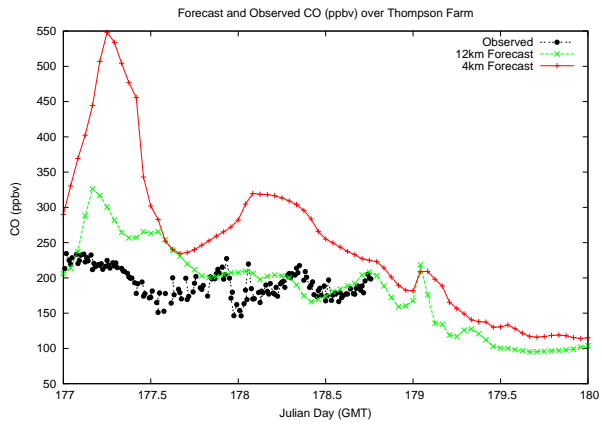

Forecast Results Compared to Measurements over Isle of Shoals

Forecast Results Compared to Measurements over Thompson Farm

Forecast Results Compared to Measurements over Castle Springs

Forecast Results Compared to Measurements over Mount Washington