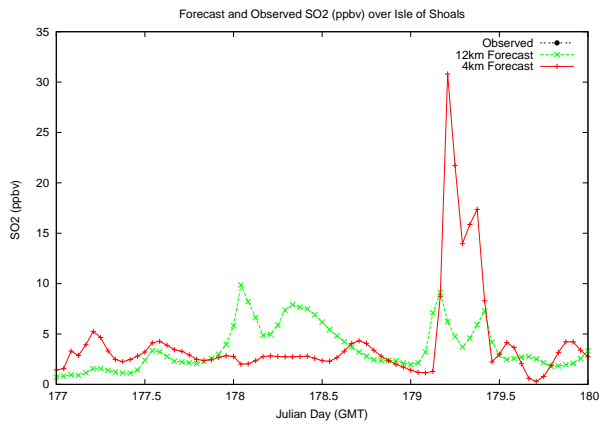

Forecast Results Compared to Measurements over Isle of Shoals

Forecast Results Compared to Measurements over Thompson Farm

Forecast Results Compared to Measurements over Castle Springs

Forecast Results Compared to Measurements over Mount Washington