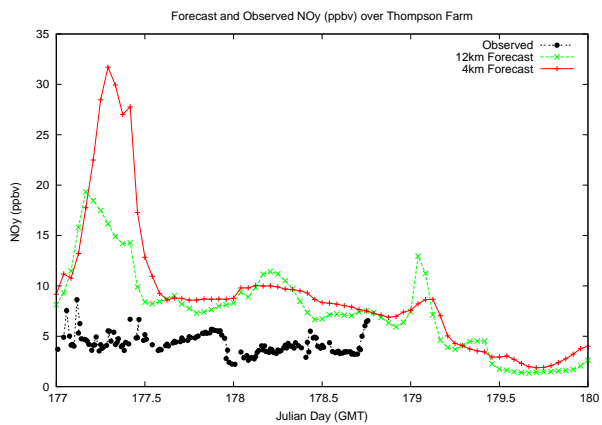

Forecast Results Compared to Measurements over Isle of Shoals

Forecast Results Compared to Measurements over Thompson Farm

Forecast Results Compared to Measurements over Castle Springs

Forecast Results Compared to Measurements over Mount Washington