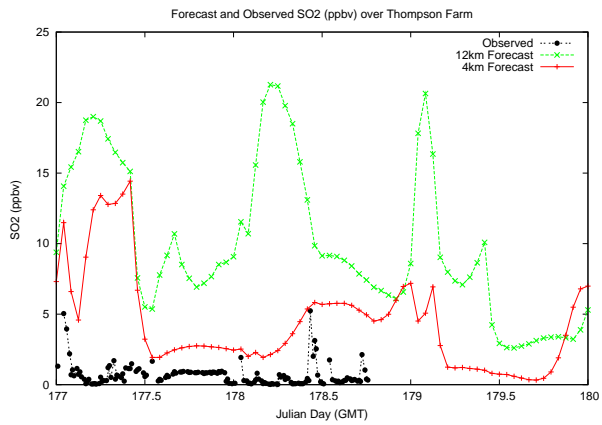

Forecast Results Compared to Measurements over Isle of Shoals

Forecast Results Compared to Measurements over Thompson Farm

Forecast Results Compared to Measurements over Castle Springs

Forecast Results Compared to Measurements over Mount Washington