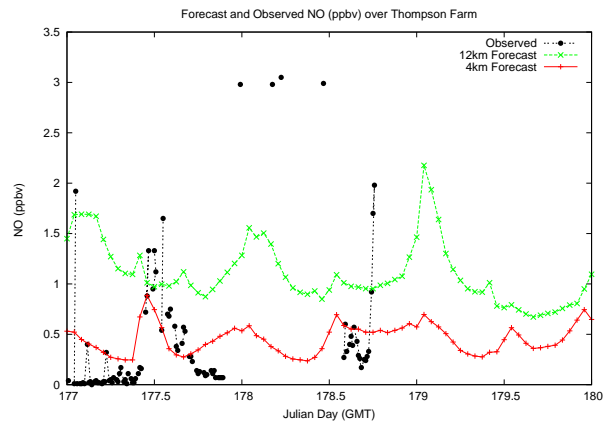

Forecast Results Compared to Measurements over Isle of Shoals

Forecast Results Compared to Measurements over Thompson Farm

Forecast Results Compared to Measurements over Castle Springs

Forecast Results Compared to Measurements over Mount Washington