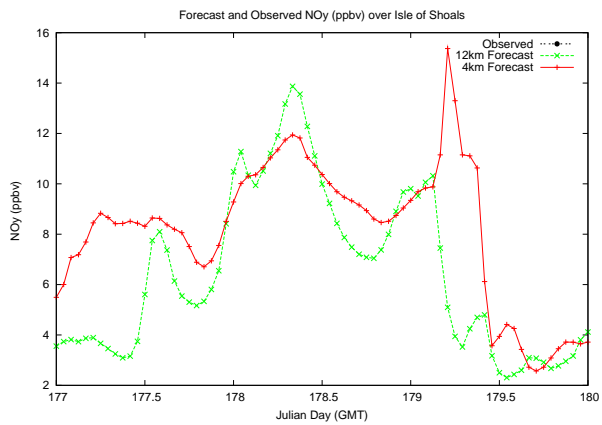

Forecast Results Compared to Measurements over Isle of Shoals

Forecast Results Compared to Measurements over Thompson Farm

Forecast Results Compared to Measurements over Castle Springs

Forecast Results Compared to Measurements over Mount Washington