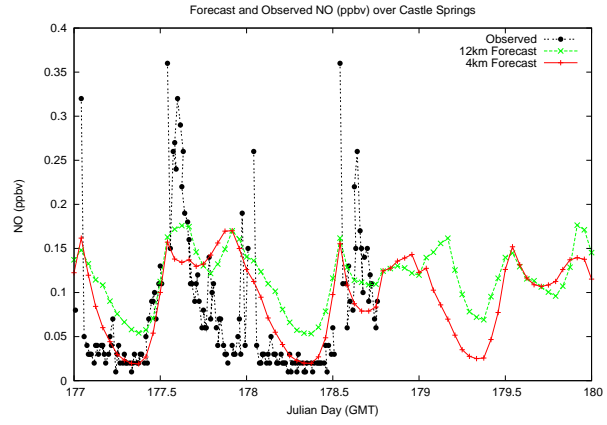

Forecast Results Compared to Measurements over Isle of Shoals

Forecast Results Compared to Measurements over Thompson Farm

Forecast Results Compared to Measurements over Castle Springs

Forecast Results Compared to Measurements over Mount Washington