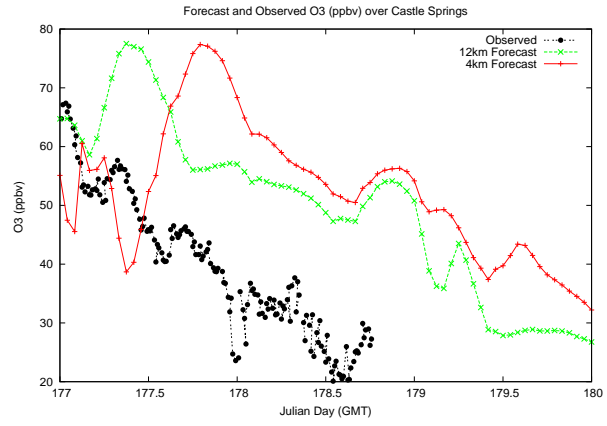

Forecast Results Compared to Measurements over Isle of Shoals

Forecast Results Compared to Measurements over Thompson Farm

Forecast Results Compared to Measurements over Castle Springs

Forecast Results Compared to Measurements over Mount Washington