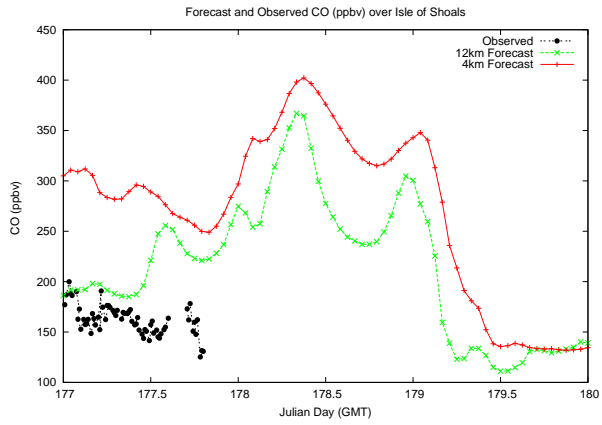

Forecast Results Compared to Measurements over Isle of Shoals

Forecast Results Compared to Measurements over Thompson Farm

Forecast Results Compared to Measurements over Castle Springs

Forecast Results Compared to Measurements over Mount Washington