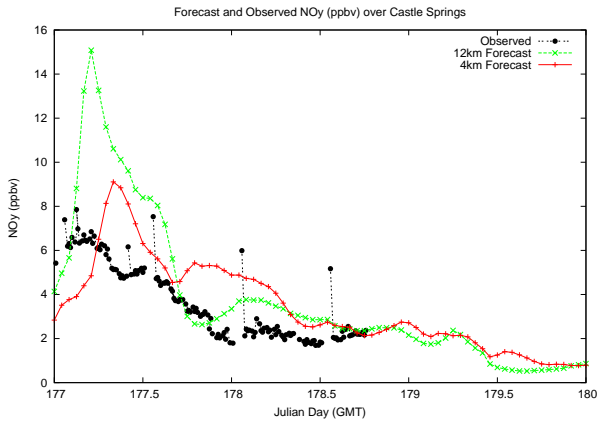

Forecast Results Compared to Measurements over Isle of Shoals

Forecast Results Compared to Measurements over Thompson Farm

Forecast Results Compared to Measurements over Castle Springs

Forecast Results Compared to Measurements over Mount Washington