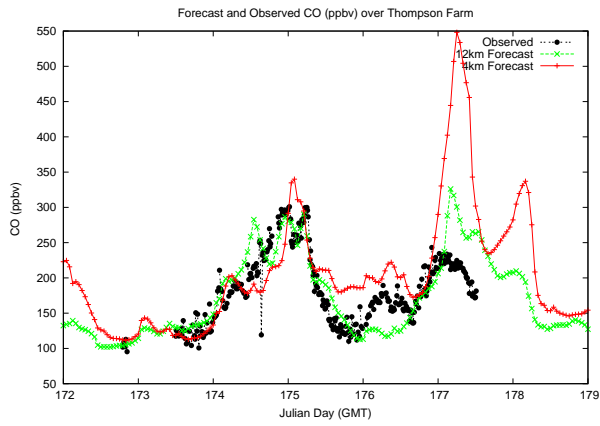

Forecast Results Compared to Measurements over Isle of Shoals

Forecast Results Compared to Measurements over Thompson Farm

Forecast Results Compared to Measurements over Castle Springs

Forecast Results Compared to Measurements over Mount Washington