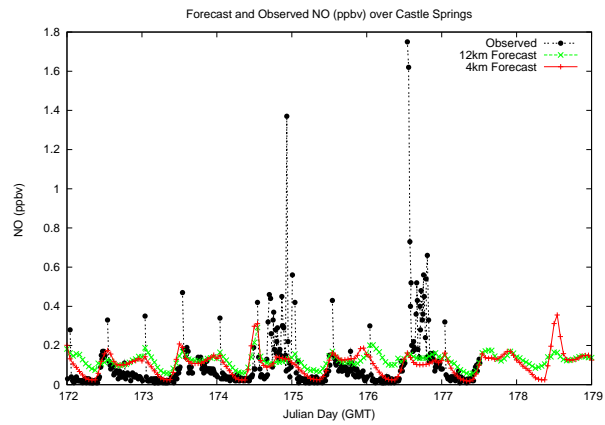

Forecast Results Compared to Measurements over Isle of Shoals

Forecast Results Compared to Measurements over Thompson Farm

Forecast Results Compared to Measurements over Castle Springs

Forecast Results Compared to Measurements over Mount Washington