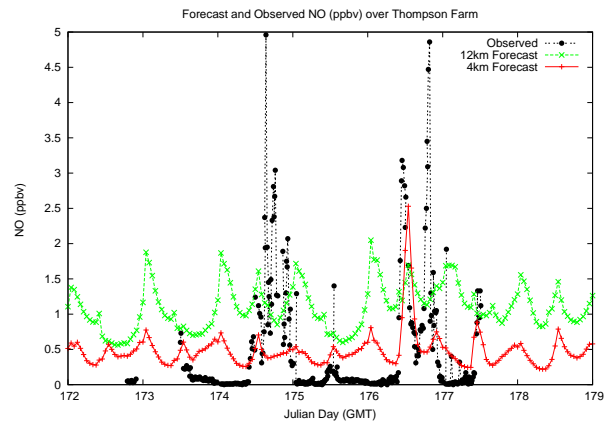

Forecast Results Compared to Measurements over Isle of Shoals

Forecast Results Compared to Measurements over Thompson Farm

Forecast Results Compared to Measurements over Castle Springs

Forecast Results Compared to Measurements over Mount Washington