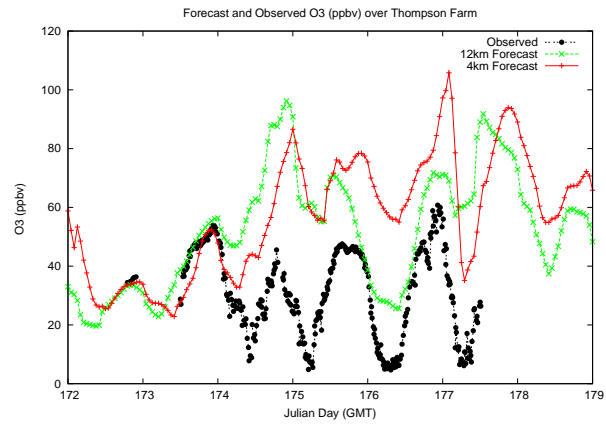

Forecast Results Compared to Measurements over Isle of Shoals

Forecast Results Compared to Measurements over Thompson Farm

Forecast Results Compared to Measurements over Castle Springs

Forecast Results Compared to Measurements over Mount Washington