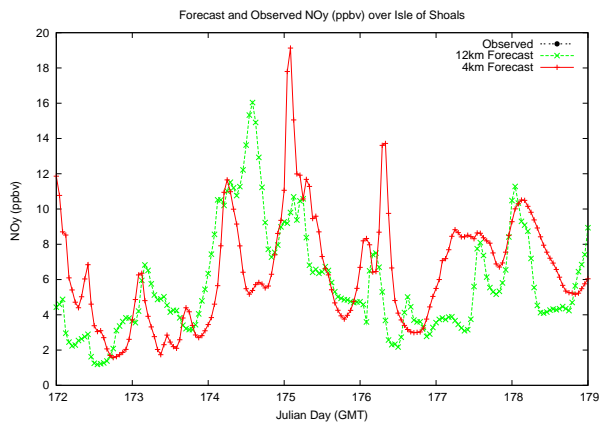

Forecast Results Compared to Measurements over Isle of Shoals

Forecast Results Compared to Measurements over Thompson Farm

Forecast Results Compared to Measurements over Castle Springs

Forecast Results Compared to Measurements over Mount Washington