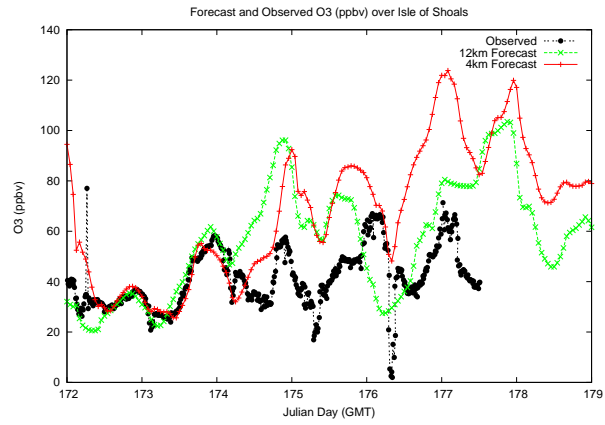

Forecast Results Compared to Measurements over Isle of Shoals

Forecast Results Compared to Measurements over Thompson Farm

Forecast Results Compared to Measurements over Castle Springs

Forecast Results Compared to Measurements over Mount Washington