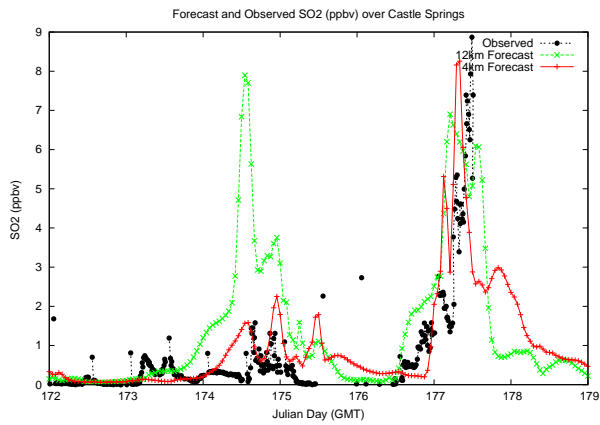

Forecast Results Compared to Measurements over Isle of Shoals

Forecast Results Compared to Measurements over Thompson Farm

Forecast Results Compared to Measurements over Castle Springs

Forecast Results Compared to Measurements over Mount Washington