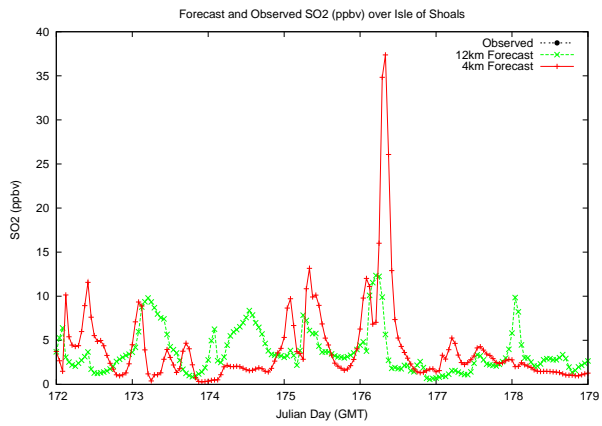

Forecast Results Compared to Measurements over Isle of Shoals

Forecast Results Compared to Measurements over Thompson Farm

Forecast Results Compared to Measurements over Castle Springs

Forecast Results Compared to Measurements over Mount Washington