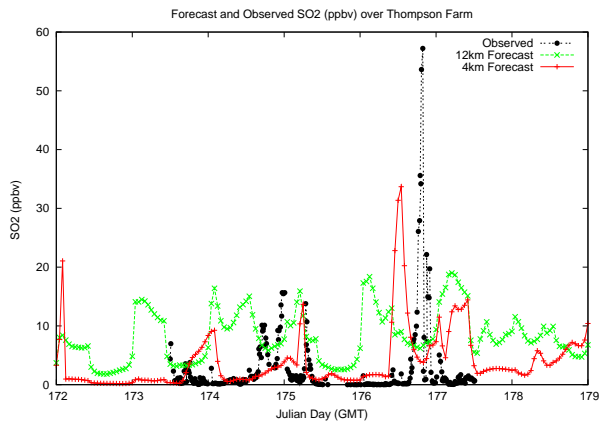

Forecast Results Compared to Measurements over Isle of Shoals

Forecast Results Compared to Measurements over Thompson Farm

Forecast Results Compared to Measurements over Castle Springs

Forecast Results Compared to Measurements over Mount Washington