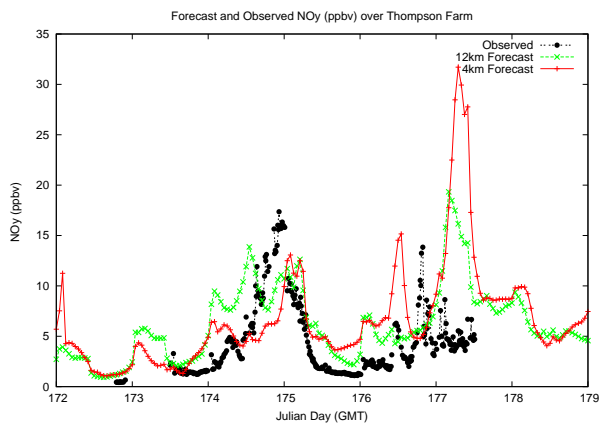

Forecast Results Compared to Measurements over Isle of Shoals

Forecast Results Compared to Measurements over Thompson Farm

Forecast Results Compared to Measurements over Castle Springs

Forecast Results Compared to Measurements over Mount Washington