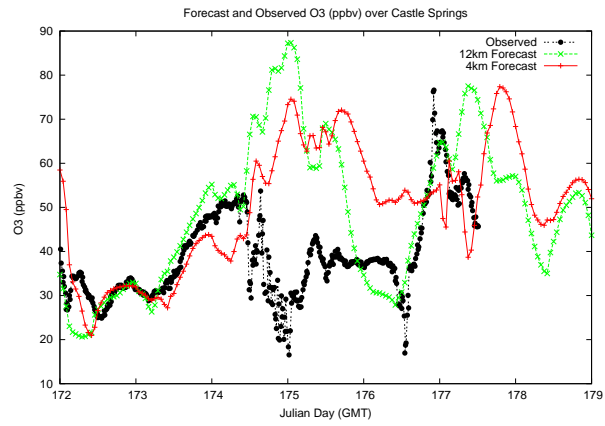

Forecast Results Compared to Measurements over Isle of Shoals

Forecast Results Compared to Measurements over Thompson Farm

Forecast Results Compared to Measurements over Castle Springs

Forecast Results Compared to Measurements over Mount Washington