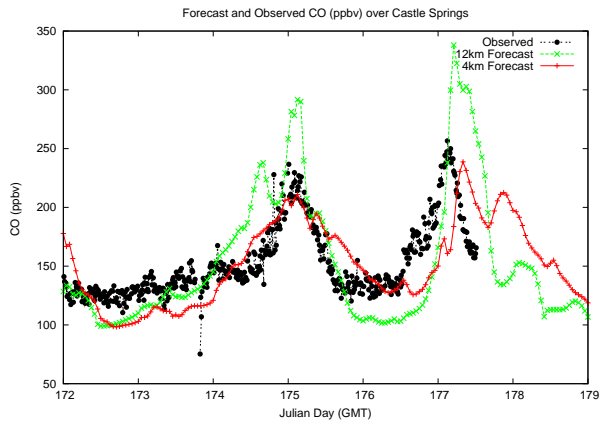

Forecast Results Compared to Measurements over Isle of Shoals

Forecast Results Compared to Measurements over Thompson Farm

Forecast Results Compared to Measurements over Castle Springs

Forecast Results Compared to Measurements over Mount Washington