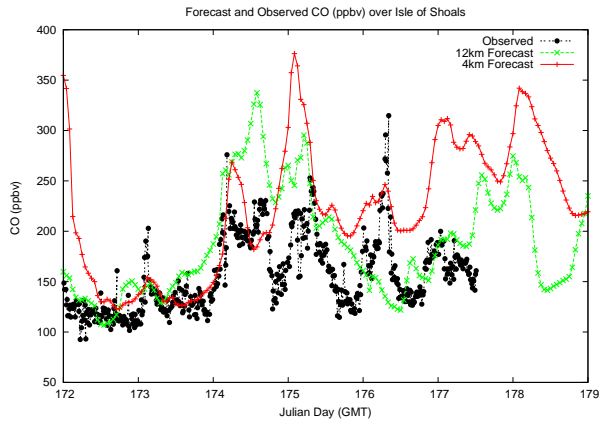

Forecast Results Compared to Measurements over Isle of Shoals

Forecast Results Compared to Measurements over Thompson Farm

Forecast Results Compared to Measurements over Castle Springs

Forecast Results Compared to Measurements over Mount Washington