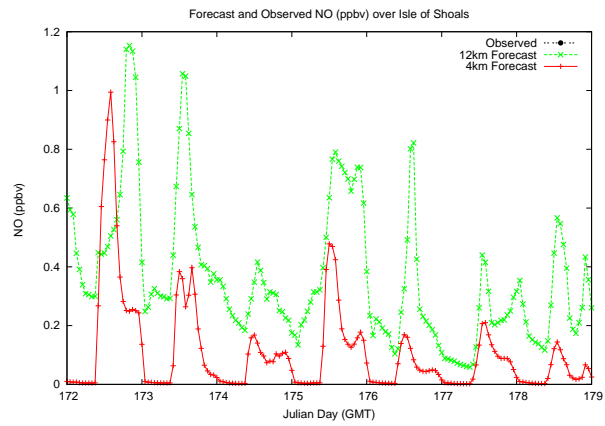

Forecast Results Compared to Measurements over Isle of Shoals

Forecast Results Compared to Measurements over Thompson Farm

Forecast Results Compared to Measurements over Castle Springs

Forecast Results Compared to Measurements over Mount Washington