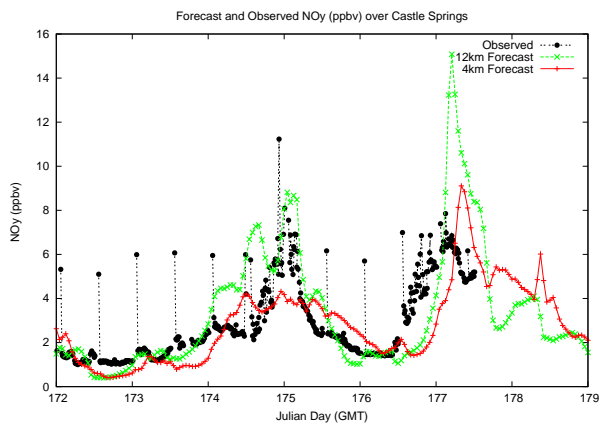

Forecast Results Compared to Measurements over Isle of Shoals

Forecast Results Compared to Measurements over Thompson Farm

Forecast Results Compared to Measurements over Castle Springs

Forecast Results Compared to Measurements over Mount Washington