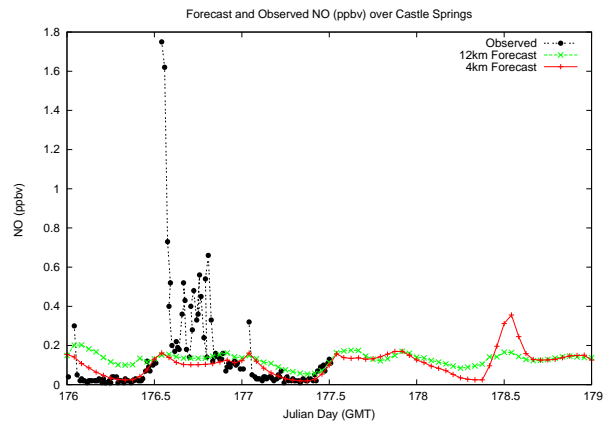

# Forecast Results Compared to Measurements over Isle of Shoals

# Forecast Results Compared to Measurements over Thompson Farm

# Forecast Results Compared to Measurements over Castle Springs

# Forecast Results Compared to Measurements over Mount Washington