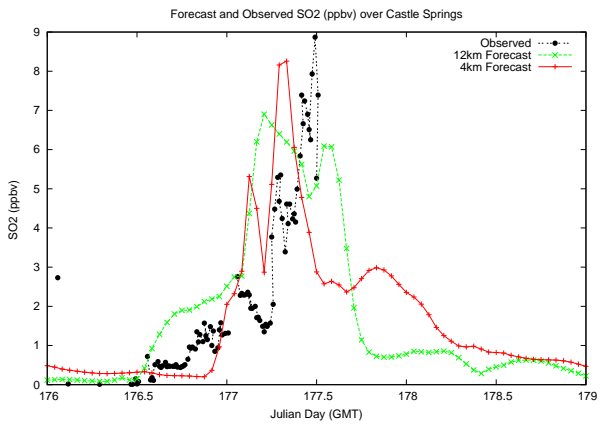

# Forecast Results Compared to Measurements over Isle of Shoals

# Forecast Results Compared to Measurements over Thompson Farm

# Forecast Results Compared to Measurements over Castle Springs

# Forecast Results Compared to Measurements over Mount Washington