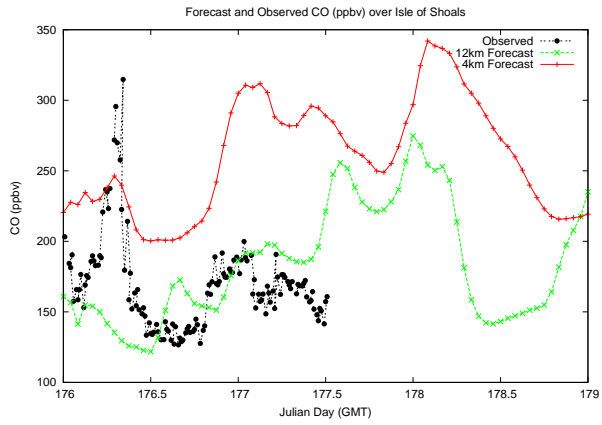

# Forecast Results Compared to Measurements over Isle of Shoals

# Forecast Results Compared to Measurements over Thompson Farm

# Forecast Results Compared to Measurements over Castle Springs

# Forecast Results Compared to Measurements over Mount Washington