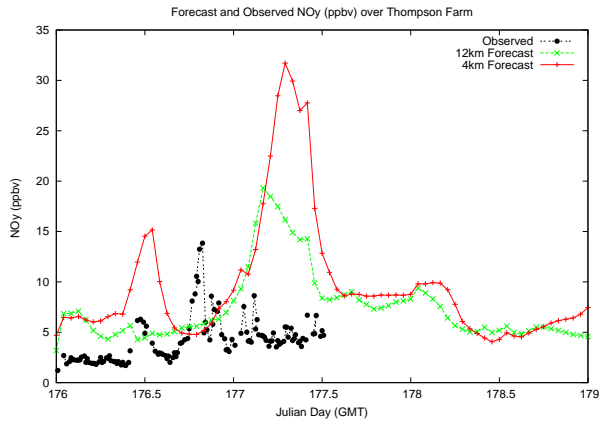

# Forecast Results Compared to Measurements over Isle of Shoals

# Forecast Results Compared to Measurements over Thompson Farm

# Forecast Results Compared to Measurements over Castle Springs

# Forecast Results Compared to Measurements over Mount Washington