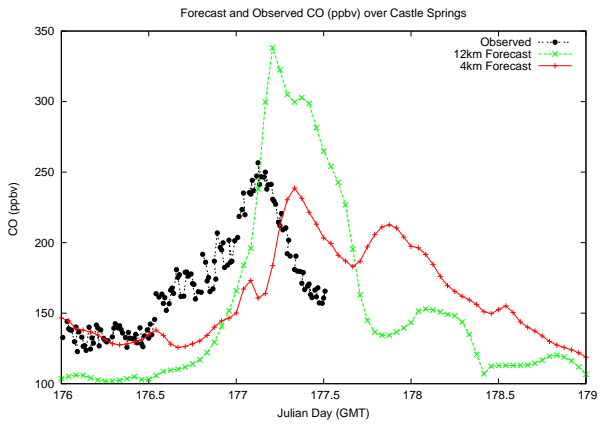

# Forecast Results Compared to Measurements over Isle of Shoals

# Forecast Results Compared to Measurements over Thompson Farm

# Forecast Results Compared to Measurements over Castle Springs

# Forecast Results Compared to Measurements over Mount Washington