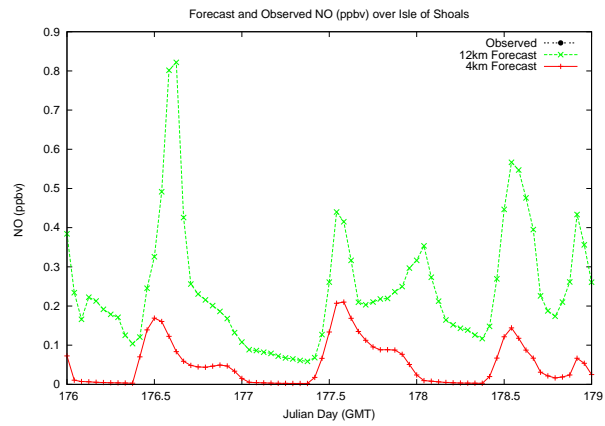

# Forecast Results Compared to Measurements over Isle of Shoals

# Forecast Results Compared to Measurements over Thompson Farm

# Forecast Results Compared to Measurements over Castle Springs

# Forecast Results Compared to Measurements over Mount Washington