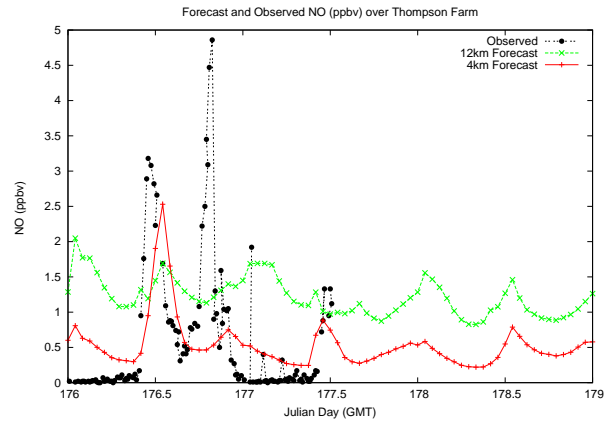

# Forecast Results Compared to Measurements over Isle of Shoals

# Forecast Results Compared to Measurements over Thompson Farm

# Forecast Results Compared to Measurements over Castle Springs

# Forecast Results Compared to Measurements over Mount Washington