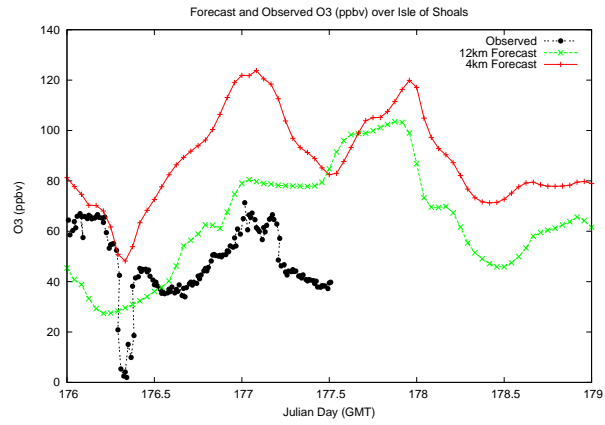

# Forecast Results Compared to Measurements over Isle of Shoals

# Forecast Results Compared to Measurements over Thompson Farm

# Forecast Results Compared to Measurements over Castle Springs

# Forecast Results Compared to Measurements over Mount Washington