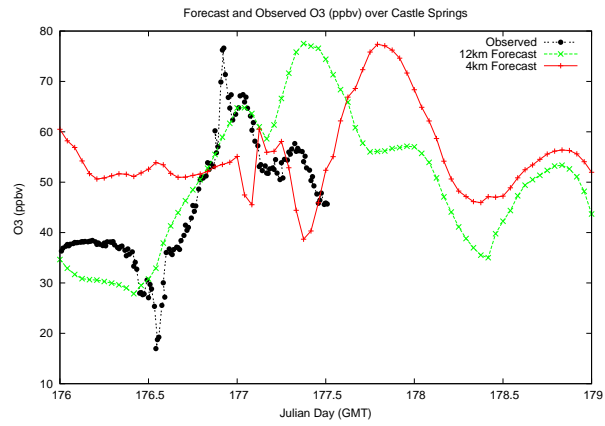

# Forecast Results Compared to Measurements over Isle of Shoals

# Forecast Results Compared to Measurements over Thompson Farm

# Forecast Results Compared to Measurements over Castle Springs

# Forecast Results Compared to Measurements over Mount Washington