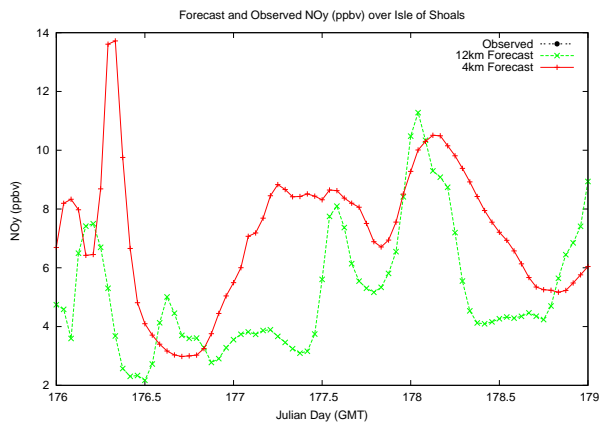

# Forecast Results Compared to Measurements over Isle of Shoals

# Forecast Results Compared to Measurements over Thompson Farm

# Forecast Results Compared to Measurements over Castle Springs

# Forecast Results Compared to Measurements over Mount Washington