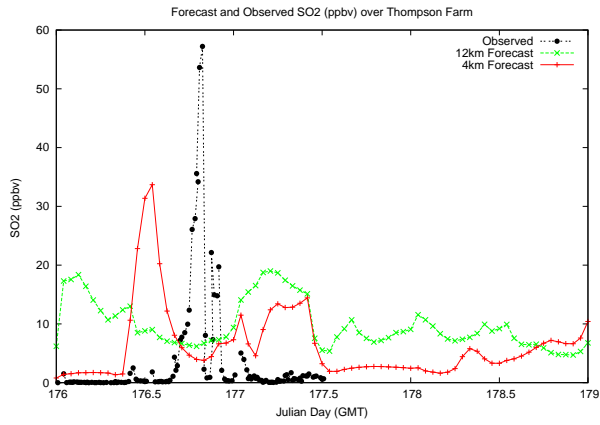

# Forecast Results Compared to Measurements over Isle of Shoals

# Forecast Results Compared to Measurements over Thompson Farm

# Forecast Results Compared to Measurements over Castle Springs

# Forecast Results Compared to Measurements over Mount Washington