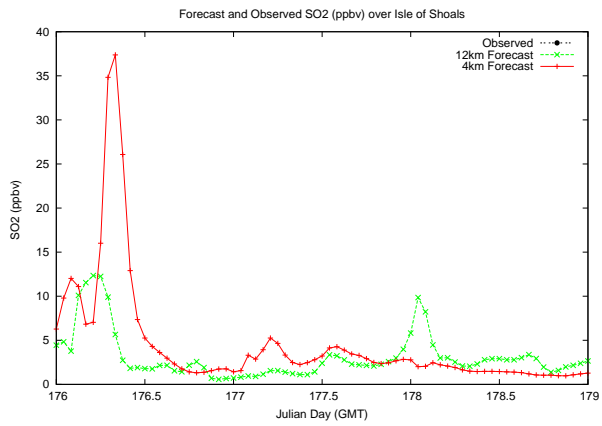

# Forecast Results Compared to Measurements over Isle of Shoals

# Forecast Results Compared to Measurements over Thompson Farm

# Forecast Results Compared to Measurements over Castle Springs

# Forecast Results Compared to Measurements over Mount Washington