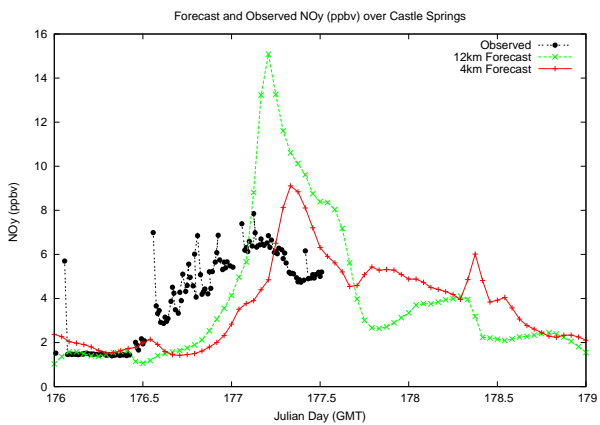

# Forecast Results Compared to Measurements over Isle of Shoals

# Forecast Results Compared to Measurements over Thompson Farm

# Forecast Results Compared to Measurements over Castle Springs

# Forecast Results Compared to Measurements over Mount Washington