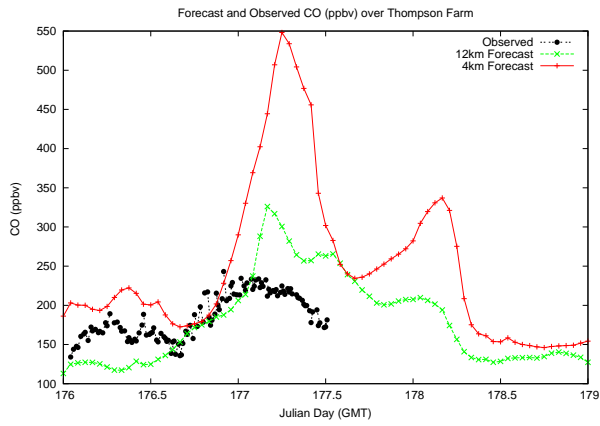

# Forecast Results Compared to Measurements over Isle of Shoals

# Forecast Results Compared to Measurements over Thompson Farm

# Forecast Results Compared to Measurements over Castle Springs

# Forecast Results Compared to Measurements over Mount Washington