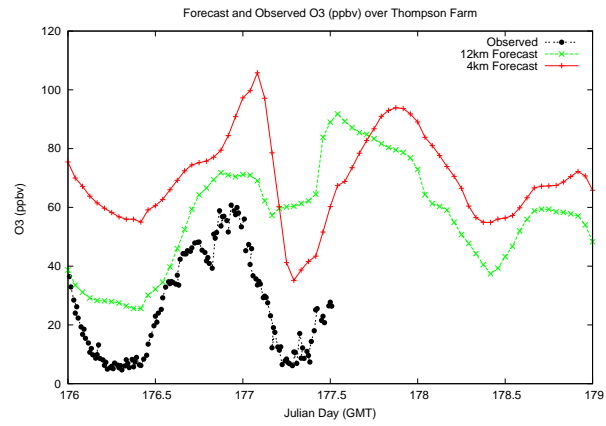

# Forecast Results Compared to Measurements over Isle of Shoals

# Forecast Results Compared to Measurements over Thompson Farm

# Forecast Results Compared to Measurements over Castle Springs

# Forecast Results Compared to Measurements over Mount Washington