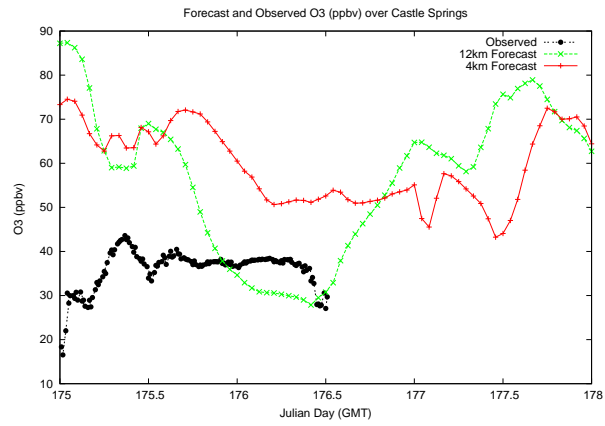

Forecast Results Compared to Measurements over Isle of Shoals

Forecast Results Compared to Measurements over Thompson Farm

Forecast Results Compared to Measurements over Castle Springs

Forecast Results Compared to Measurements over Mount Washington