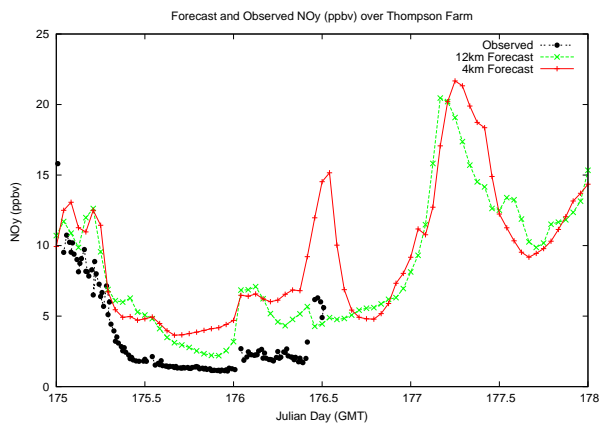

Forecast Results Compared to Measurements over Isle of Shoals

Forecast Results Compared to Measurements over Thompson Farm

Forecast Results Compared to Measurements over Castle Springs

Forecast Results Compared to Measurements over Mount Washington