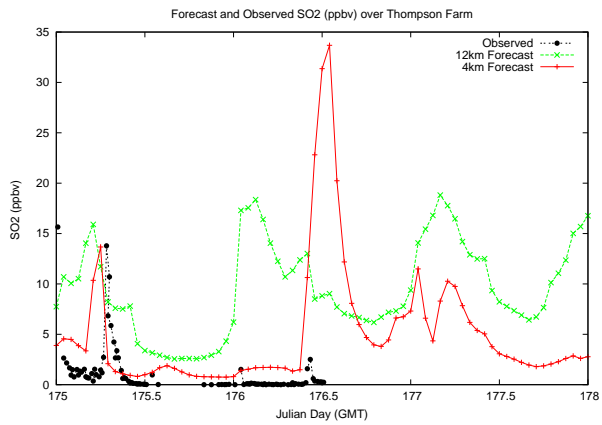

Forecast Results Compared to Measurements over Isle of Shoals

Forecast Results Compared to Measurements over Thompson Farm

Forecast Results Compared to Measurements over Castle Springs

Forecast Results Compared to Measurements over Mount Washington