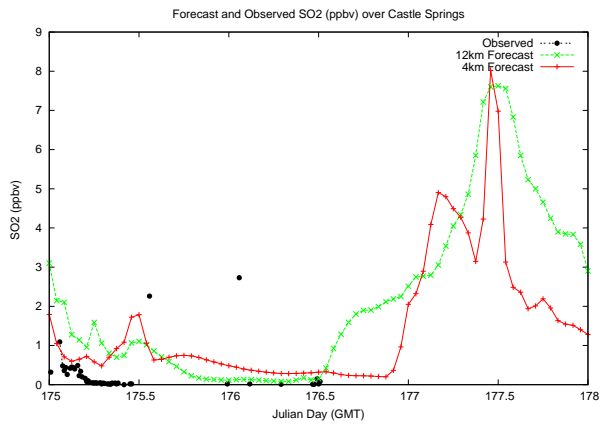

Forecast Results Compared to Measurements over Isle of Shoals

Forecast Results Compared to Measurements over Thompson Farm

Forecast Results Compared to Measurements over Castle Springs

Forecast Results Compared to Measurements over Mount Washington