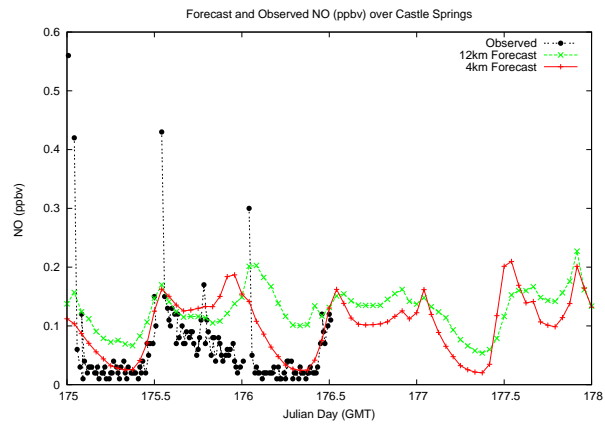

Forecast Results Compared to Measurements over Isle of Shoals

Forecast Results Compared to Measurements over Thompson Farm

Forecast Results Compared to Measurements over Castle Springs

Forecast Results Compared to Measurements over Mount Washington