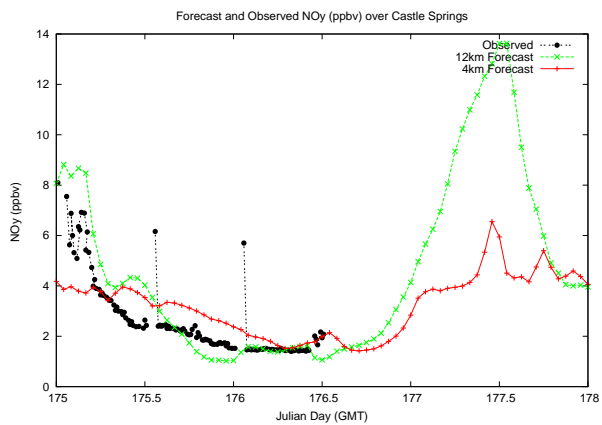

Forecast Results Compared to Measurements over Isle of Shoals

Forecast Results Compared to Measurements over Thompson Farm

Forecast Results Compared to Measurements over Castle Springs

Forecast Results Compared to Measurements over Mount Washington