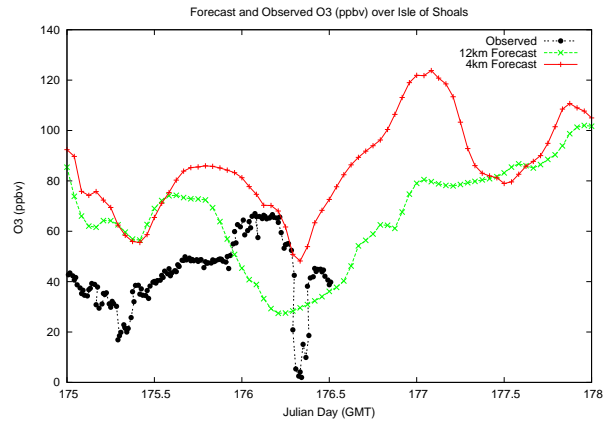

Forecast Results Compared to Measurements over Isle of Shoals

Forecast Results Compared to Measurements over Thompson Farm

Forecast Results Compared to Measurements over Castle Springs

Forecast Results Compared to Measurements over Mount Washington