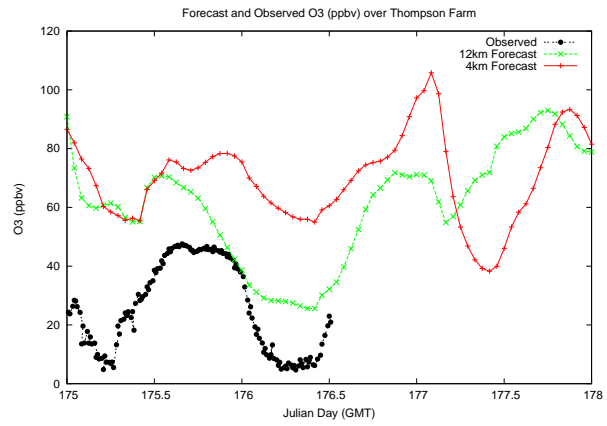

Forecast Results Compared to Measurements over Isle of Shoals

Forecast Results Compared to Measurements over Thompson Farm

Forecast Results Compared to Measurements over Castle Springs

Forecast Results Compared to Measurements over Mount Washington