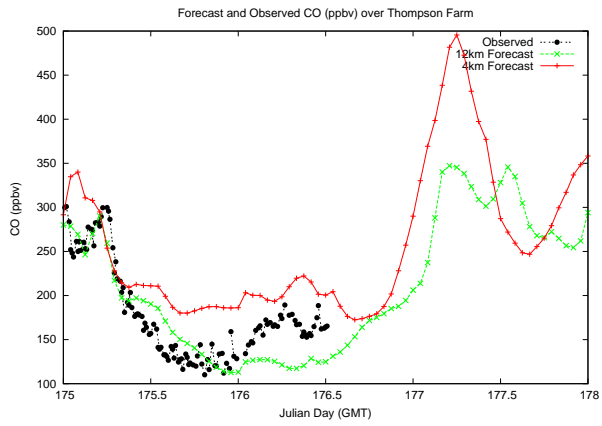

Forecast Results Compared to Measurements over Isle of Shoals

Forecast Results Compared to Measurements over Thompson Farm

Forecast Results Compared to Measurements over Castle Springs

Forecast Results Compared to Measurements over Mount Washington