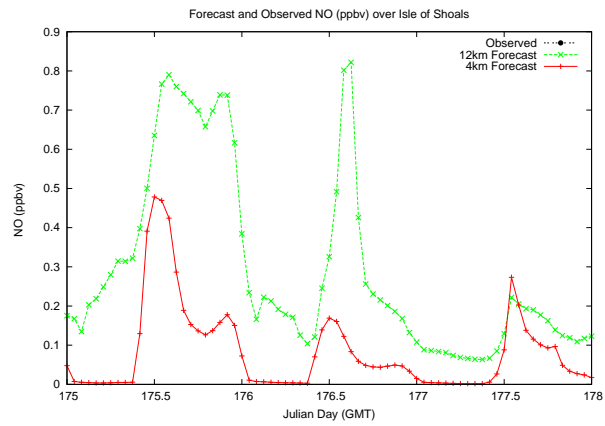

Forecast Results Compared to Measurements over Isle of Shoals

Forecast Results Compared to Measurements over Thompson Farm

Forecast Results Compared to Measurements over Castle Springs

Forecast Results Compared to Measurements over Mount Washington