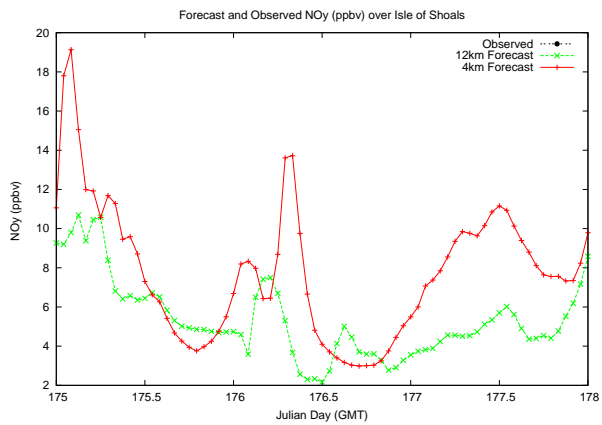

Forecast Results Compared to Measurements over Isle of Shoals

Forecast Results Compared to Measurements over Thompson Farm

Forecast Results Compared to Measurements over Castle Springs

Forecast Results Compared to Measurements over Mount Washington