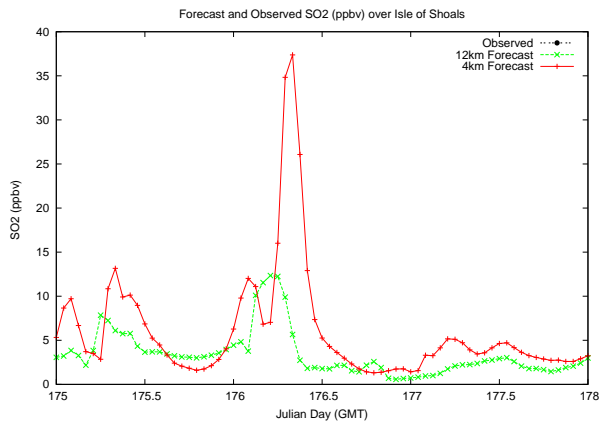

Forecast Results Compared to Measurements over Isle of Shoals

Forecast Results Compared to Measurements over Thompson Farm

Forecast Results Compared to Measurements over Castle Springs

Forecast Results Compared to Measurements over Mount Washington