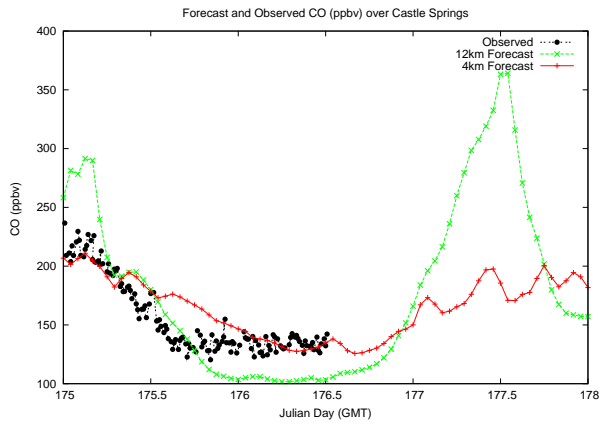

Forecast Results Compared to Measurements over Isle of Shoals

Forecast Results Compared to Measurements over Thompson Farm

Forecast Results Compared to Measurements over Castle Springs

Forecast Results Compared to Measurements over Mount Washington