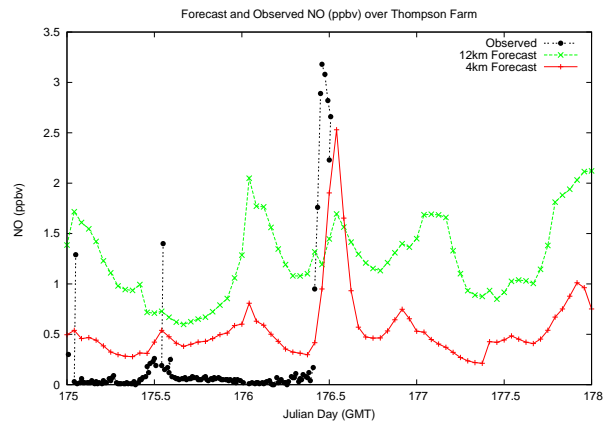

Forecast Results Compared to Measurements over Isle of Shoals

Forecast Results Compared to Measurements over Thompson Farm

Forecast Results Compared to Measurements over Castle Springs

Forecast Results Compared to Measurements over Mount Washington