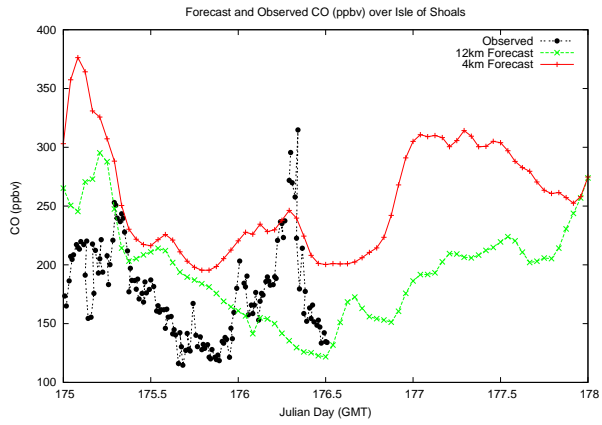

Forecast Results Compared to Measurements over Isle of Shoals

Forecast Results Compared to Measurements over Thompson Farm

Forecast Results Compared to Measurements over Castle Springs

Forecast Results Compared to Measurements over Mount Washington