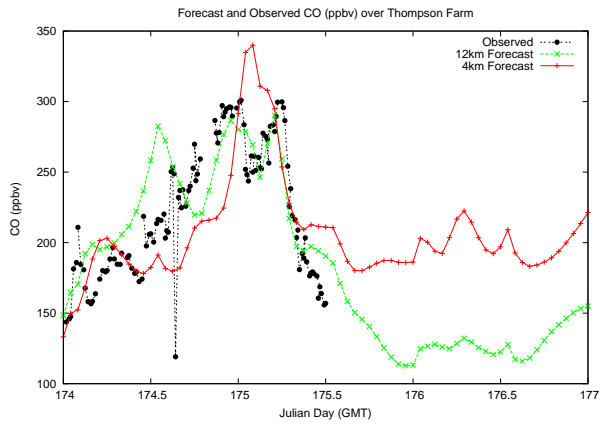

Forecast Results Compared to Measurements over Isle of Shoals

Forecast Results Compared to Measurements over Thompson Farm

Forecast Results Compared to Measurements over Castle Springs

Forecast Results Compared to Measurements over Mount Washington