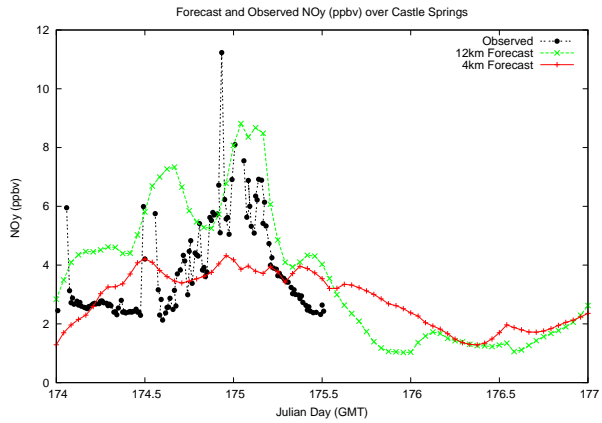

Forecast Results Compared to Measurements over Isle of Shoals

Forecast Results Compared to Measurements over Thompson Farm

Forecast Results Compared to Measurements over Castle Springs

Forecast Results Compared to Measurements over Mount Washington