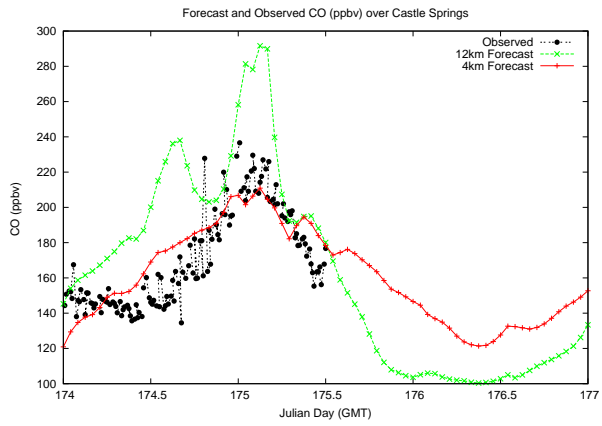

Forecast Results Compared to Measurements over Isle of Shoals

Forecast Results Compared to Measurements over Thompson Farm

Forecast Results Compared to Measurements over Castle Springs

Forecast Results Compared to Measurements over Mount Washington