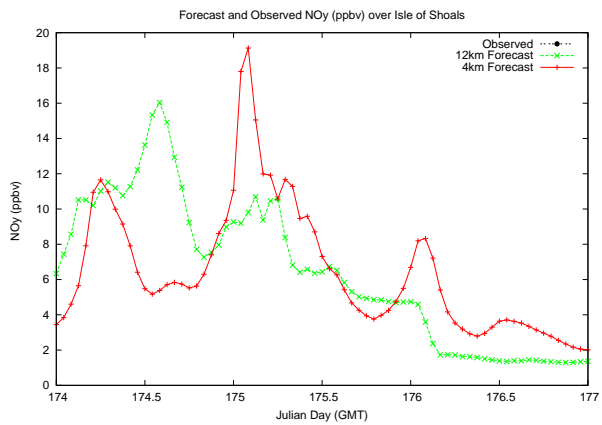

Forecast Results Compared to Measurements over Isle of Shoals

Forecast Results Compared to Measurements over Thompson Farm

Forecast Results Compared to Measurements over Castle Springs

Forecast Results Compared to Measurements over Mount Washington