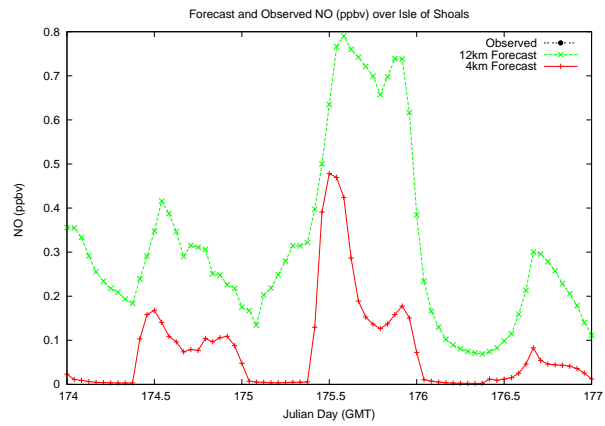

Forecast Results Compared to Measurements over Isle of Shoals

Forecast Results Compared to Measurements over Thompson Farm

Forecast Results Compared to Measurements over Castle Springs

Forecast Results Compared to Measurements over Mount Washington