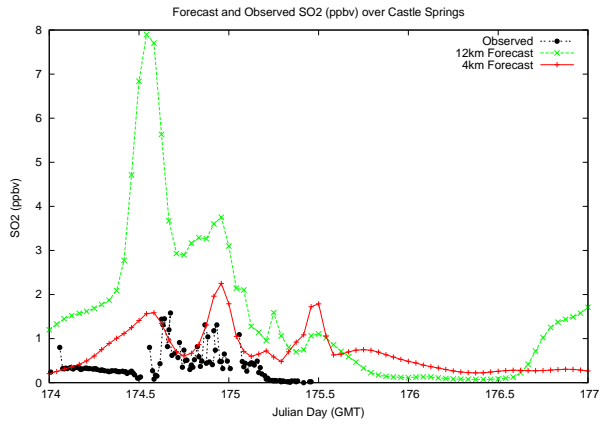

Forecast Results Compared to Measurements over Isle of Shoals

Forecast Results Compared to Measurements over Thompson Farm

Forecast Results Compared to Measurements over Castle Springs

Forecast Results Compared to Measurements over Mount Washington