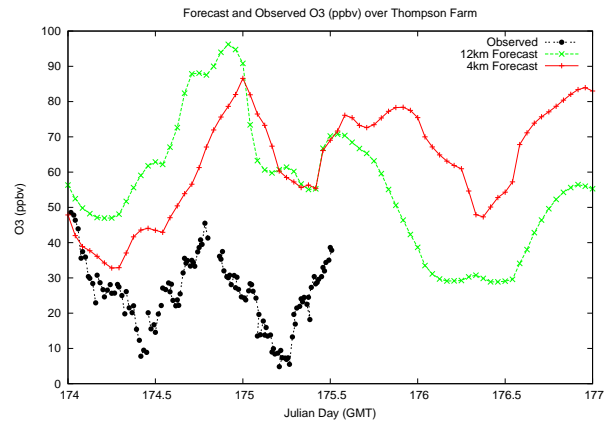

Forecast Results Compared to Measurements over Isle of Shoals

Forecast Results Compared to Measurements over Thompson Farm

Forecast Results Compared to Measurements over Castle Springs

Forecast Results Compared to Measurements over Mount Washington