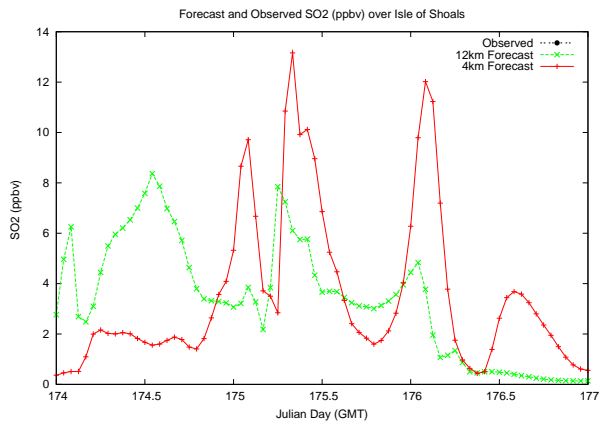

Forecast Results Compared to Measurements over Isle of Shoals

Forecast Results Compared to Measurements over Thompson Farm

Forecast Results Compared to Measurements over Castle Springs

Forecast Results Compared to Measurements over Mount Washington