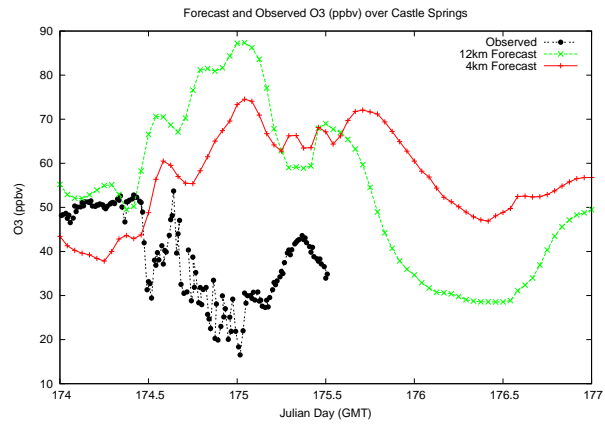

Forecast Results Compared to Measurements over Isle of Shoals

Forecast Results Compared to Measurements over Thompson Farm

Forecast Results Compared to Measurements over Castle Springs

Forecast Results Compared to Measurements over Mount Washington