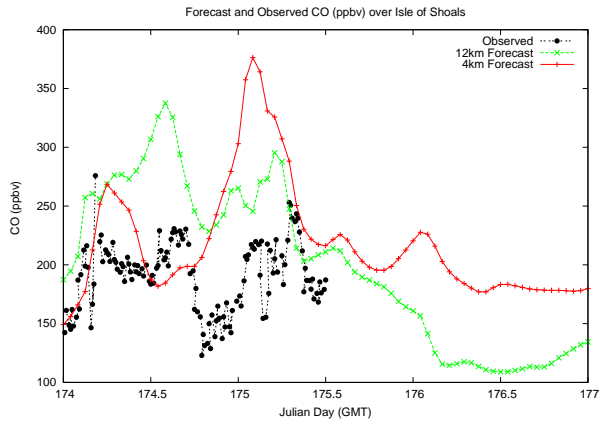

Forecast Results Compared to Measurements over Isle of Shoals

Forecast Results Compared to Measurements over Thompson Farm

Forecast Results Compared to Measurements over Castle Springs

Forecast Results Compared to Measurements over Mount Washington