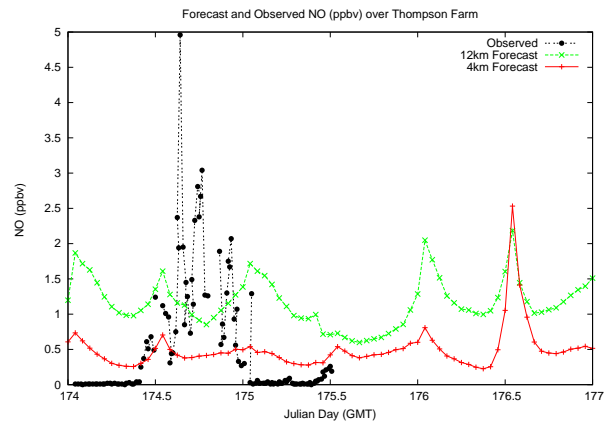

Forecast Results Compared to Measurements over Isle of Shoals

Forecast Results Compared to Measurements over Thompson Farm

Forecast Results Compared to Measurements over Castle Springs

Forecast Results Compared to Measurements over Mount Washington