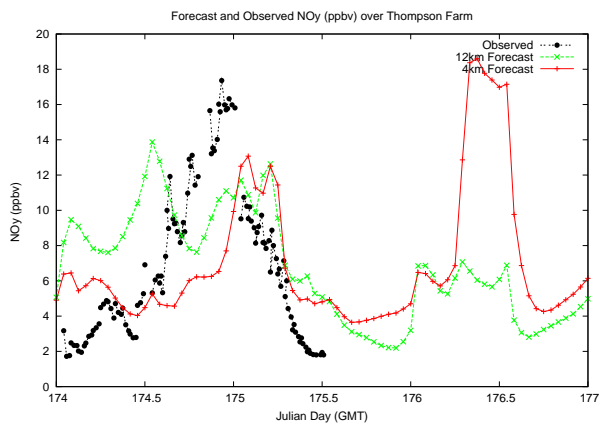

Forecast Results Compared to Measurements over Isle of Shoals

Forecast Results Compared to Measurements over Thompson Farm

Forecast Results Compared to Measurements over Castle Springs

Forecast Results Compared to Measurements over Mount Washington