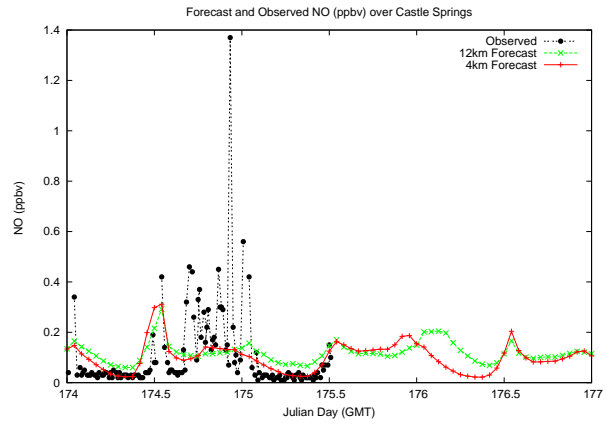

Forecast Results Compared to Measurements over Isle of Shoals

Forecast Results Compared to Measurements over Thompson Farm

Forecast Results Compared to Measurements over Castle Springs

Forecast Results Compared to Measurements over Mount Washington