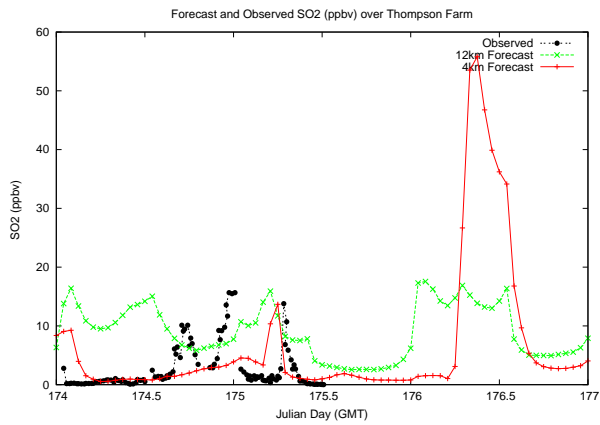

Forecast Results Compared to Measurements over Isle of Shoals

Forecast Results Compared to Measurements over Thompson Farm

Forecast Results Compared to Measurements over Castle Springs

Forecast Results Compared to Measurements over Mount Washington