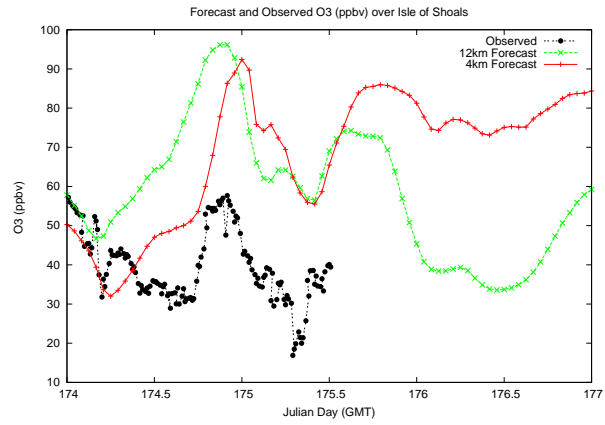

Forecast Results Compared to Measurements over Isle of Shoals

Forecast Results Compared to Measurements over Thompson Farm

Forecast Results Compared to Measurements over Castle Springs

Forecast Results Compared to Measurements over Mount Washington