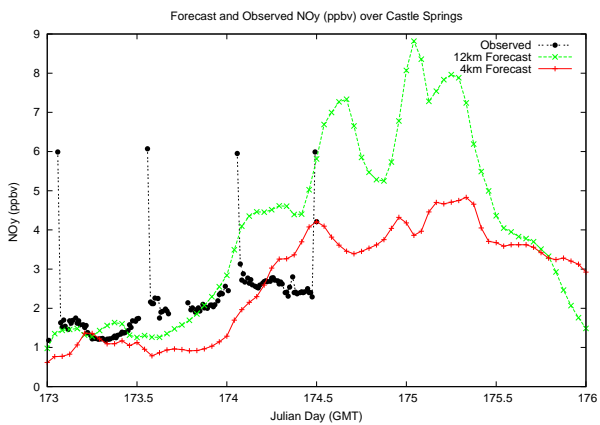

Forecast Results Compared to Measurements over Isle of Shoals

Forecast Results Compared to Measurements over Thompson Farm

Forecast Results Compared to Measurements over Castle Springs

Forecast Results Compared to Measurements over Mount Washington