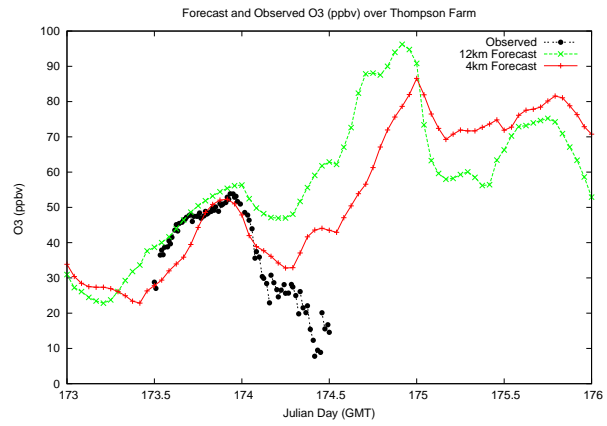

Forecast Results Compared to Measurements over Isle of Shoals

Forecast Results Compared to Measurements over Thompson Farm

Forecast Results Compared to Measurements over Castle Springs

Forecast Results Compared to Measurements over Mount Washington