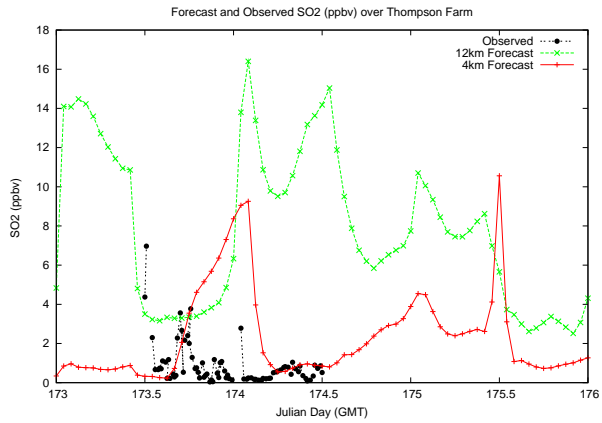

Forecast Results Compared to Measurements over Isle of Shoals

Forecast Results Compared to Measurements over Thompson Farm

Forecast Results Compared to Measurements over Castle Springs

Forecast Results Compared to Measurements over Mount Washington