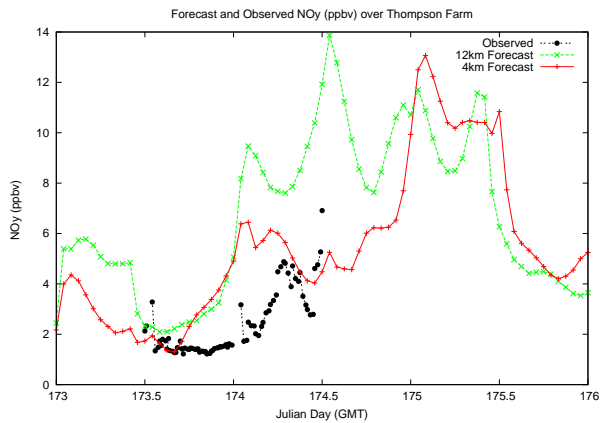

Forecast Results Compared to Measurements over Isle of Shoals

Forecast Results Compared to Measurements over Thompson Farm

Forecast Results Compared to Measurements over Castle Springs

Forecast Results Compared to Measurements over Mount Washington