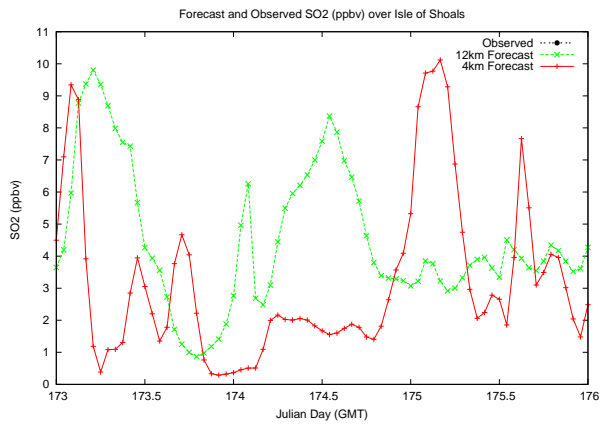

Forecast Results Compared to Measurements over Isle of Shoals

Forecast Results Compared to Measurements over Thompson Farm

Forecast Results Compared to Measurements over Castle Springs

Forecast Results Compared to Measurements over Mount Washington