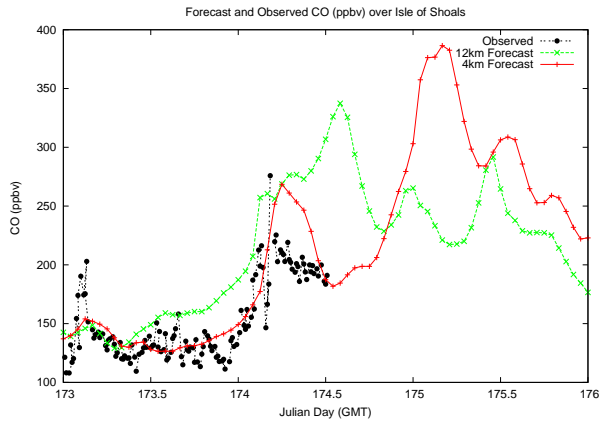

Forecast Results Compared to Measurements over Isle of Shoals

Forecast Results Compared to Measurements over Thompson Farm

Forecast Results Compared to Measurements over Castle Springs

Forecast Results Compared to Measurements over Mount Washington