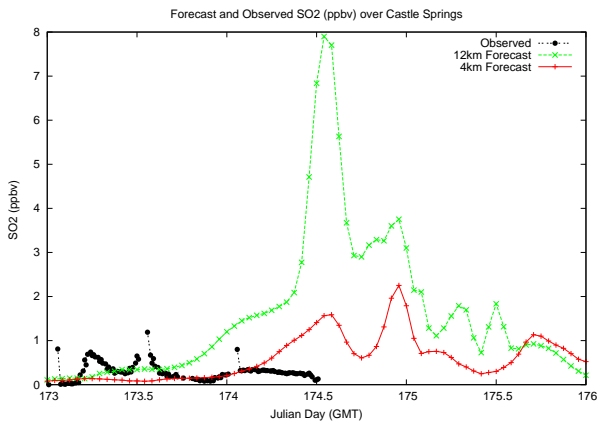

Forecast Results Compared to Measurements over Isle of Shoals

Forecast Results Compared to Measurements over Thompson Farm

Forecast Results Compared to Measurements over Castle Springs

Forecast Results Compared to Measurements over Mount Washington