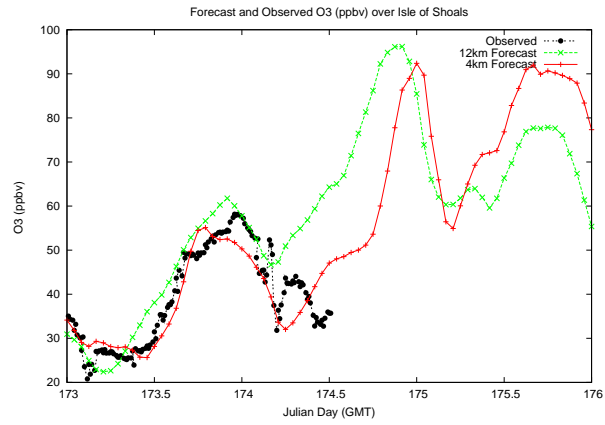

Forecast Results Compared to Measurements over Isle of Shoals

Forecast Results Compared to Measurements over Thompson Farm

Forecast Results Compared to Measurements over Castle Springs

Forecast Results Compared to Measurements over Mount Washington