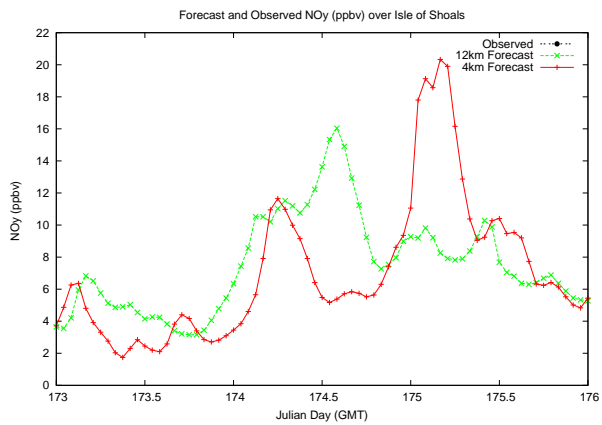

Forecast Results Compared to Measurements over Isle of Shoals

Forecast Results Compared to Measurements over Thompson Farm

Forecast Results Compared to Measurements over Castle Springs

Forecast Results Compared to Measurements over Mount Washington