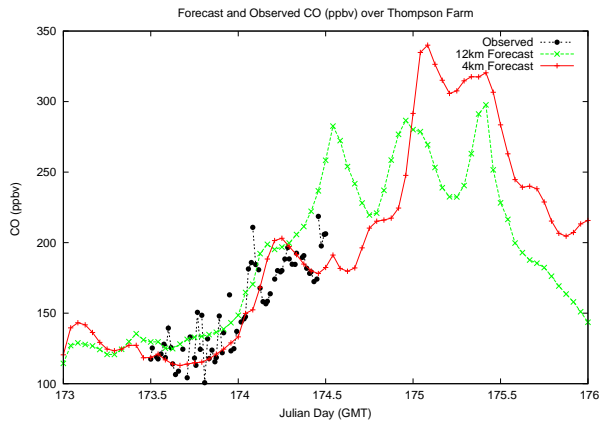

Forecast Results Compared to Measurements over Isle of Shoals

Forecast Results Compared to Measurements over Thompson Farm

Forecast Results Compared to Measurements over Castle Springs

Forecast Results Compared to Measurements over Mount Washington