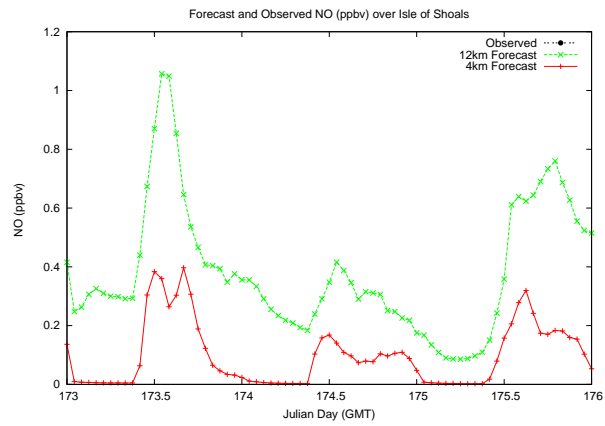

Forecast Results Compared to Measurements over Isle of Shoals

Forecast Results Compared to Measurements over Thompson Farm

Forecast Results Compared to Measurements over Castle Springs

Forecast Results Compared to Measurements over Mount Washington