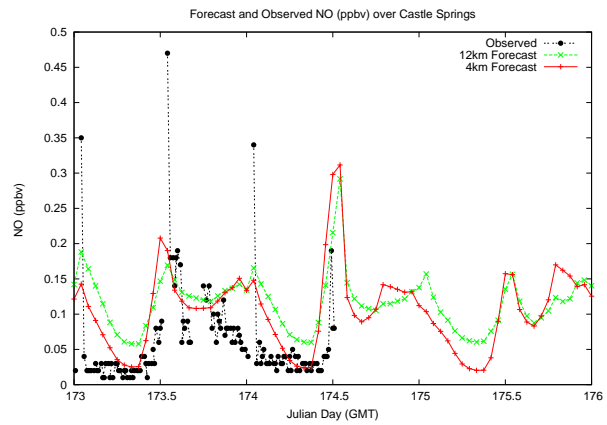

Forecast Results Compared to Measurements over Isle of Shoals

Forecast Results Compared to Measurements over Thompson Farm

Forecast Results Compared to Measurements over Castle Springs

Forecast Results Compared to Measurements over Mount Washington