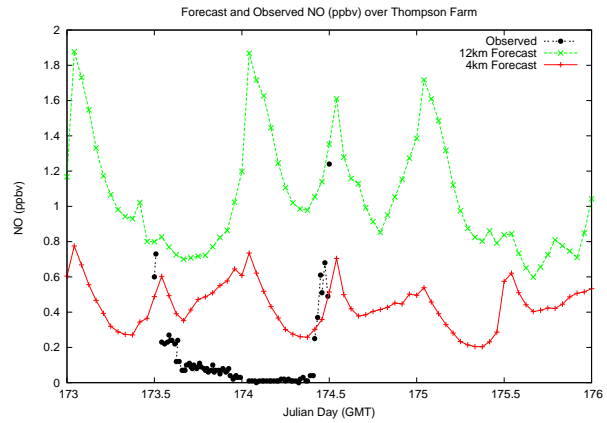

Forecast Results Compared to Measurements over Isle of Shoals

Forecast Results Compared to Measurements over Thompson Farm

Forecast Results Compared to Measurements over Castle Springs

Forecast Results Compared to Measurements over Mount Washington