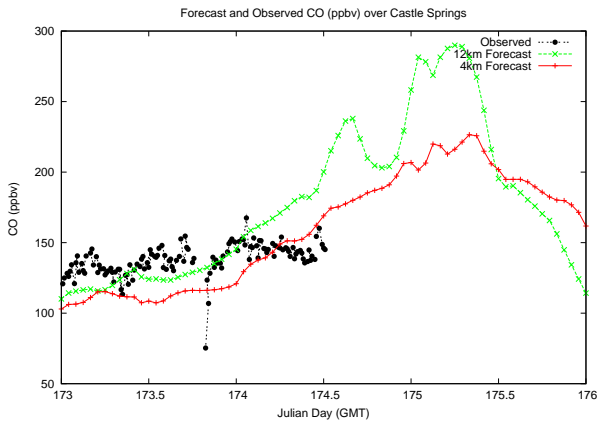

Forecast Results Compared to Measurements over Isle of Shoals

Forecast Results Compared to Measurements over Thompson Farm

Forecast Results Compared to Measurements over Castle Springs

Forecast Results Compared to Measurements over Mount Washington