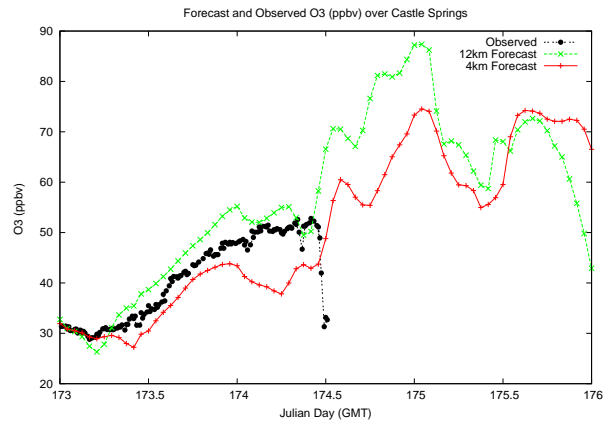

Forecast Results Compared to Measurements over Isle of Shoals

Forecast Results Compared to Measurements over Thompson Farm

Forecast Results Compared to Measurements over Castle Springs

Forecast Results Compared to Measurements over Mount Washington