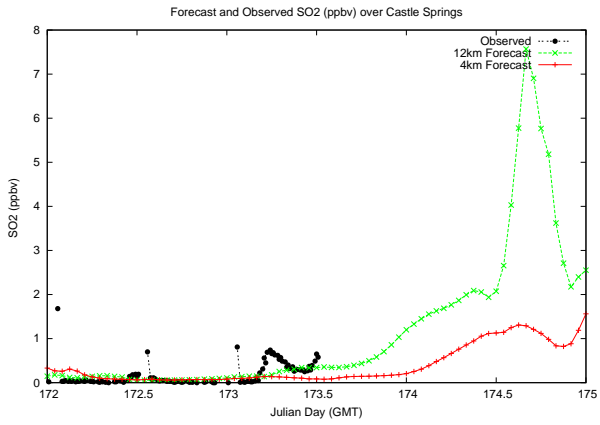

# Forecast Results Compared to Measurements over Isle of Shoals

# Forecast Results Compared to Measurements over Thompson Farm

# Forecast Results Compared to Measurements over Castle Springs

# Forecast Results Compared to Measurements over Mount Washington