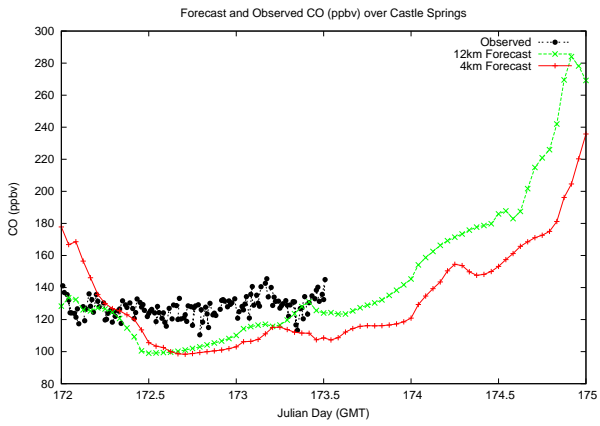

# Forecast Results Compared to Measurements over Isle of Shoals

# Forecast Results Compared to Measurements over Thompson Farm

# Forecast Results Compared to Measurements over Castle Springs

# Forecast Results Compared to Measurements over Mount Washington