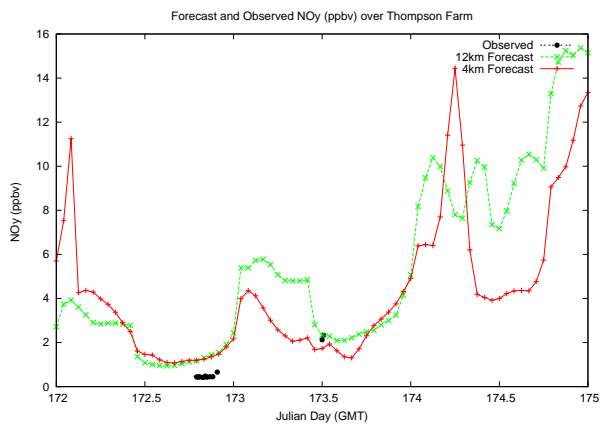

# Forecast Results Compared to Measurements over Isle of Shoals

# Forecast Results Compared to Measurements over Thompson Farm

# Forecast Results Compared to Measurements over Castle Springs

# Forecast Results Compared to Measurements over Mount Washington