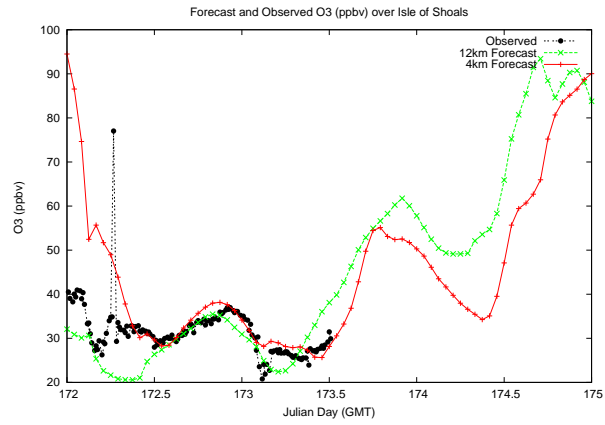

# Forecast Results Compared to Measurements over Isle of Shoals

# Forecast Results Compared to Measurements over Thompson Farm

# Forecast Results Compared to Measurements over Castle Springs

# Forecast Results Compared to Measurements over Mount Washington