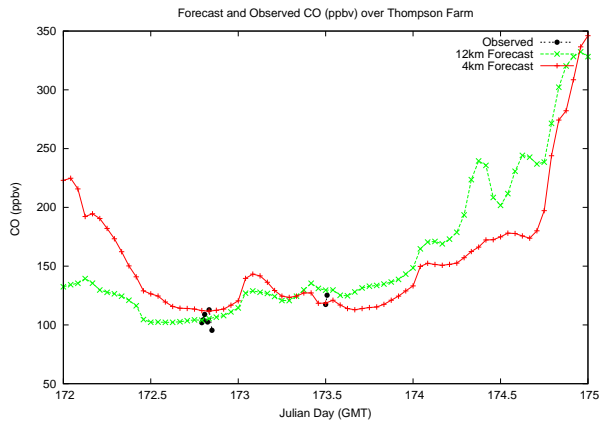

# Forecast Results Compared to Measurements over Isle of Shoals

# Forecast Results Compared to Measurements over Thompson Farm

# Forecast Results Compared to Measurements over Castle Springs

# Forecast Results Compared to Measurements over Mount Washington