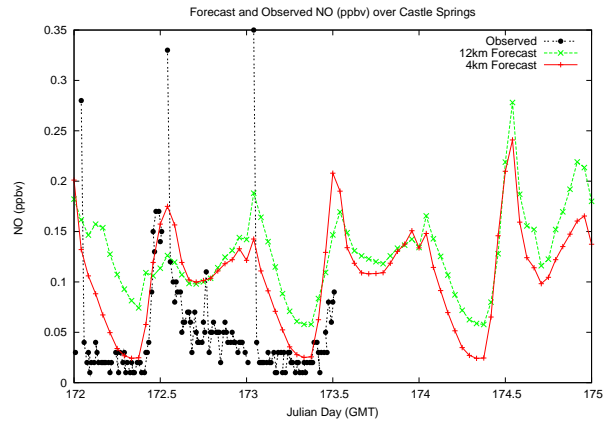

# Forecast Results Compared to Measurements over Isle of Shoals

# Forecast Results Compared to Measurements over Thompson Farm

# Forecast Results Compared to Measurements over Castle Springs

# Forecast Results Compared to Measurements over Mount Washington