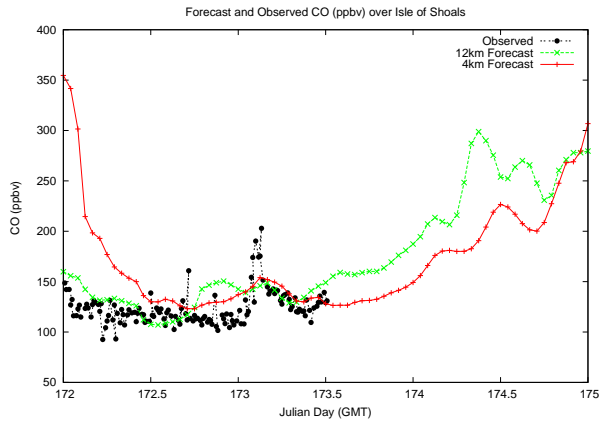

# Forecast Results Compared to Measurements over Isle of Shoals

# Forecast Results Compared to Measurements over Thompson Farm

# Forecast Results Compared to Measurements over Castle Springs

# Forecast Results Compared to Measurements over Mount Washington