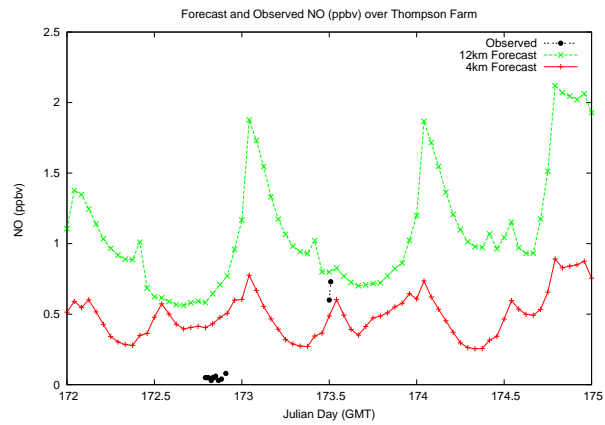

# Forecast Results Compared to Measurements over Isle of Shoals

# Forecast Results Compared to Measurements over Thompson Farm

# Forecast Results Compared to Measurements over Castle Springs

# Forecast Results Compared to Measurements over Mount Washington