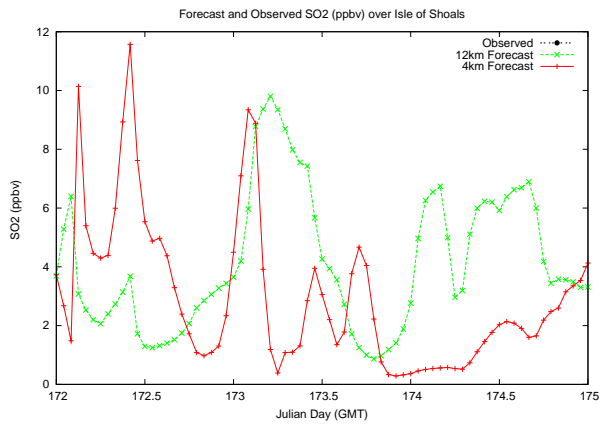

# Forecast Results Compared to Measurements over Isle of Shoals

# Forecast Results Compared to Measurements over Thompson Farm

# Forecast Results Compared to Measurements over Castle Springs

# Forecast Results Compared to Measurements over Mount Washington