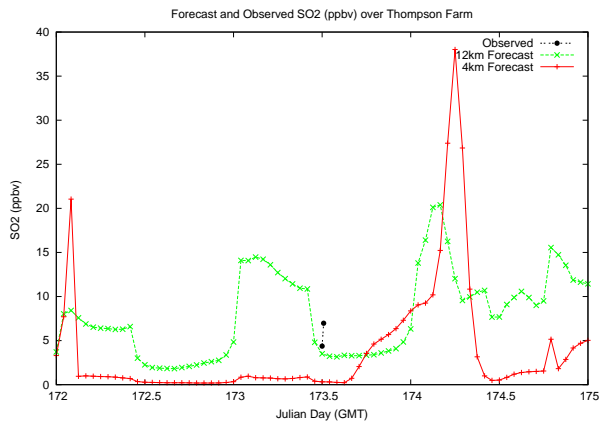

# Forecast Results Compared to Measurements over Isle of Shoals

# Forecast Results Compared to Measurements over Thompson Farm

# Forecast Results Compared to Measurements over Castle Springs

# Forecast Results Compared to Measurements over Mount Washington