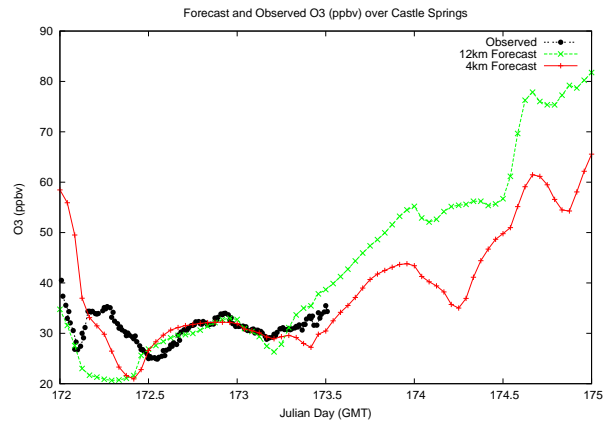

# Forecast Results Compared to Measurements over Isle of Shoals

# Forecast Results Compared to Measurements over Thompson Farm

# Forecast Results Compared to Measurements over Castle Springs

# Forecast Results Compared to Measurements over Mount Washington