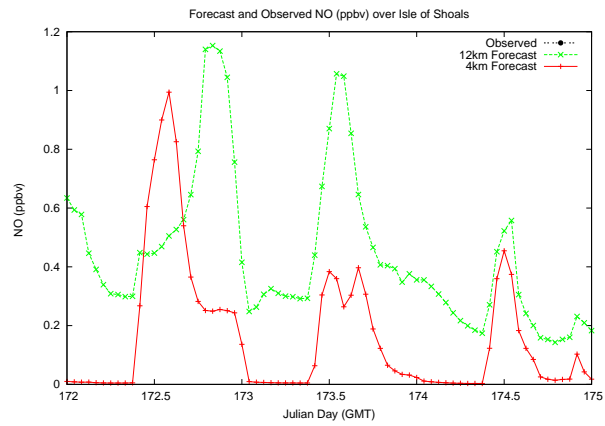

# Forecast Results Compared to Measurements over Isle of Shoals

# Forecast Results Compared to Measurements over Thompson Farm

# Forecast Results Compared to Measurements over Castle Springs

# Forecast Results Compared to Measurements over Mount Washington