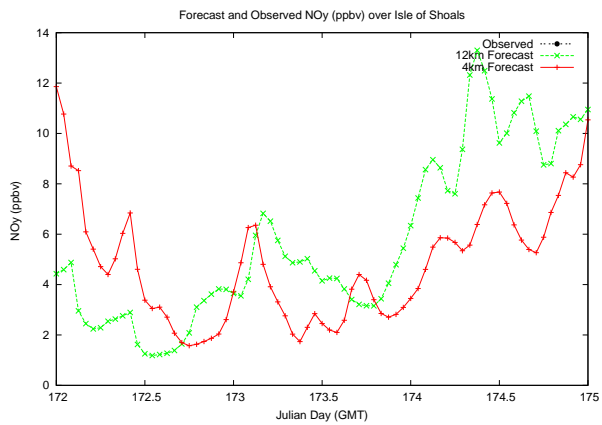

# Forecast Results Compared to Measurements over Isle of Shoals

# Forecast Results Compared to Measurements over Thompson Farm

# Forecast Results Compared to Measurements over Castle Springs

# Forecast Results Compared to Measurements over Mount Washington