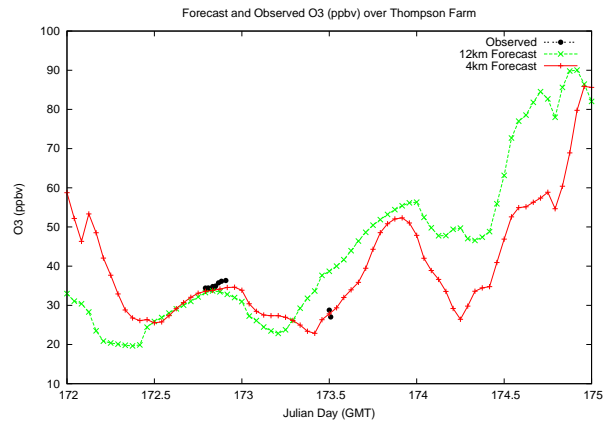

# Forecast Results Compared to Measurements over Isle of Shoals

# Forecast Results Compared to Measurements over Thompson Farm

# Forecast Results Compared to Measurements over Castle Springs

# Forecast Results Compared to Measurements over Mount Washington