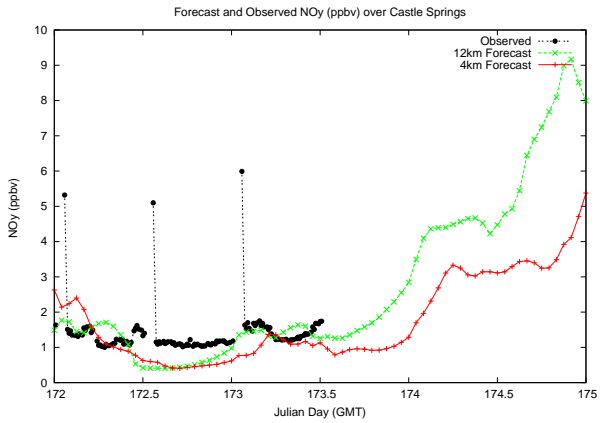

# Forecast Results Compared to Measurements over Isle of Shoals

# Forecast Results Compared to Measurements over Thompson Farm

# Forecast Results Compared to Measurements over Castle Springs

# Forecast Results Compared to Measurements over Mount Washington