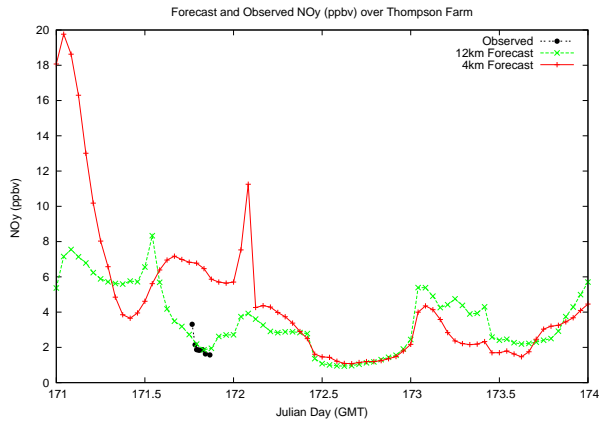

# Forecast Results Compared to Measurements over Isle of Shoals

# Forecast Results Compared to Measurements over Thompson Farm

# Forecast Results Compared to Measurements over Castle Springs

# Forecast Results Compared to Measurements over Mount Washington