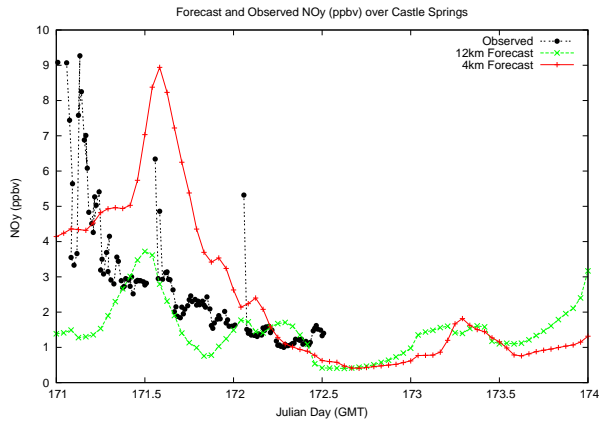

# Forecast Results Compared to Measurements over Isle of Shoals

# Forecast Results Compared to Measurements over Thompson Farm

# Forecast Results Compared to Measurements over Castle Springs

# Forecast Results Compared to Measurements over Mount Washington