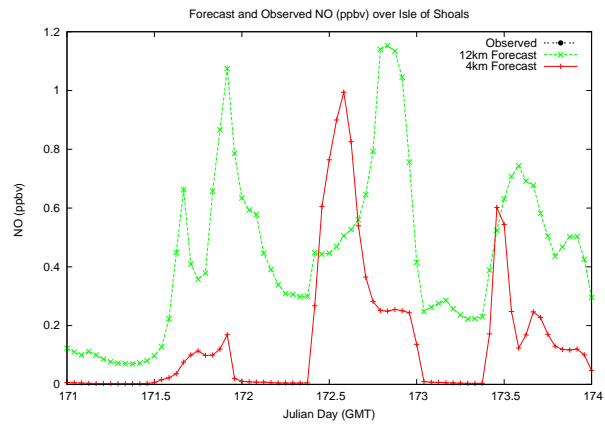

# Forecast Results Compared to Measurements over Isle of Shoals

# Forecast Results Compared to Measurements over Thompson Farm

# Forecast Results Compared to Measurements over Castle Springs

# Forecast Results Compared to Measurements over Mount Washington