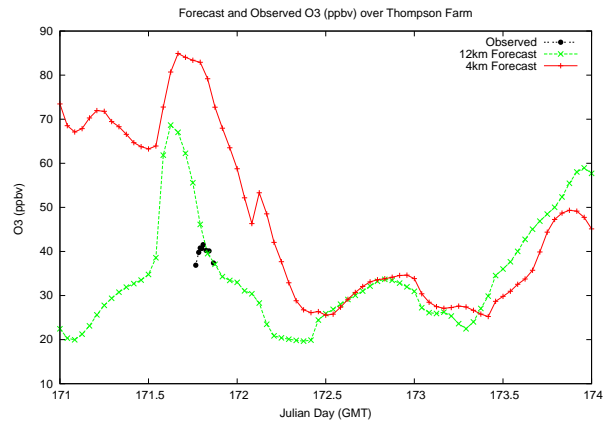

# Forecast Results Compared to Measurements over Isle of Shoals

# Forecast Results Compared to Measurements over Thompson Farm

# Forecast Results Compared to Measurements over Castle Springs

# Forecast Results Compared to Measurements over Mount Washington