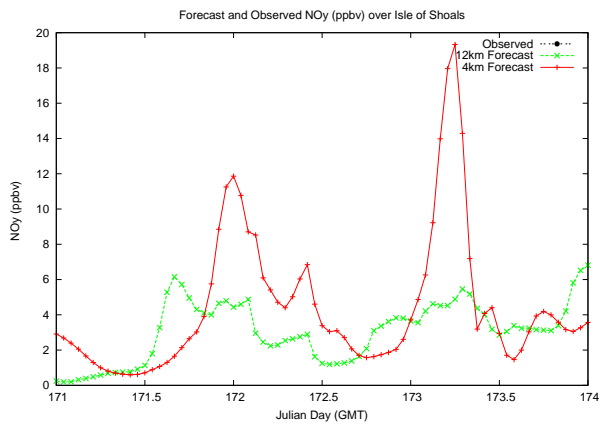

# Forecast Results Compared to Measurements over Isle of Shoals

# Forecast Results Compared to Measurements over Thompson Farm

# Forecast Results Compared to Measurements over Castle Springs

# Forecast Results Compared to Measurements over Mount Washington