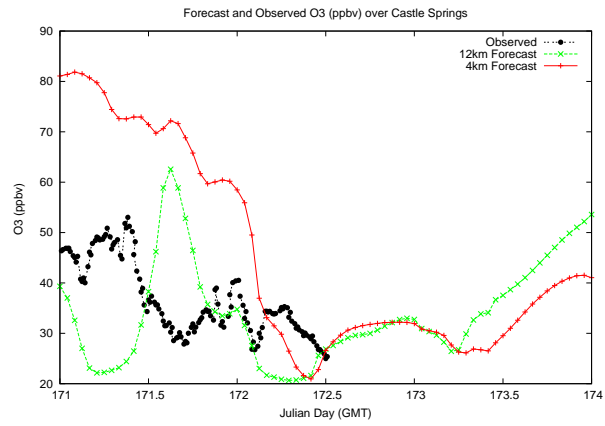

# Forecast Results Compared to Measurements over Isle of Shoals

# Forecast Results Compared to Measurements over Thompson Farm

# Forecast Results Compared to Measurements over Castle Springs

# Forecast Results Compared to Measurements over Mount Washington