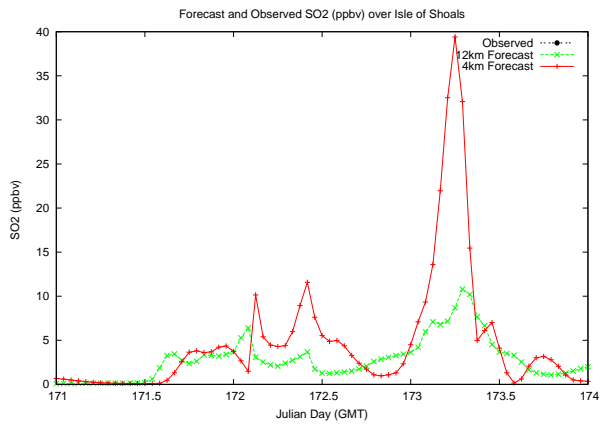

# Forecast Results Compared to Measurements over Isle of Shoals

# Forecast Results Compared to Measurements over Thompson Farm

# Forecast Results Compared to Measurements over Castle Springs

# Forecast Results Compared to Measurements over Mount Washington