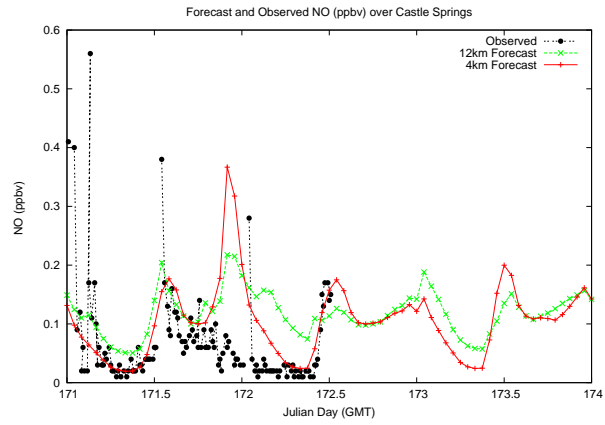

# Forecast Results Compared to Measurements over Isle of Shoals

# Forecast Results Compared to Measurements over Thompson Farm

# Forecast Results Compared to Measurements over Castle Springs

# Forecast Results Compared to Measurements over Mount Washington