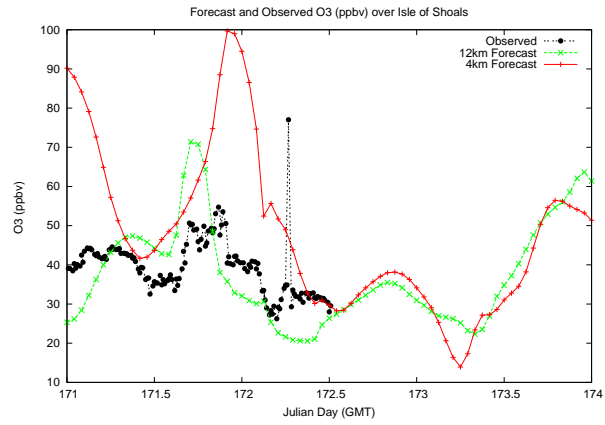

# Forecast Results Compared to Measurements over Isle of Shoals

# Forecast Results Compared to Measurements over Thompson Farm

# Forecast Results Compared to Measurements over Castle Springs

# Forecast Results Compared to Measurements over Mount Washington