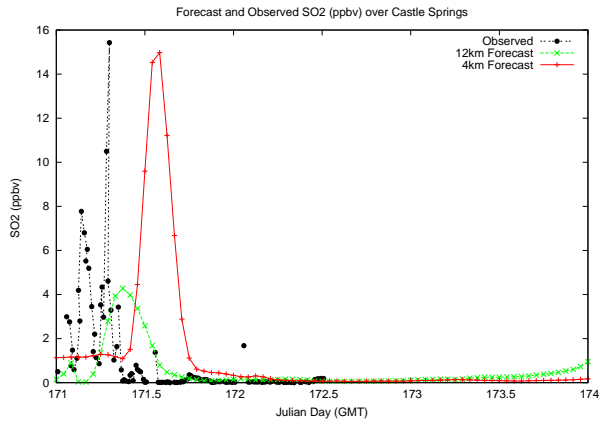

# Forecast Results Compared to Measurements over Isle of Shoals

# Forecast Results Compared to Measurements over Thompson Farm

# Forecast Results Compared to Measurements over Castle Springs

# Forecast Results Compared to Measurements over Mount Washington