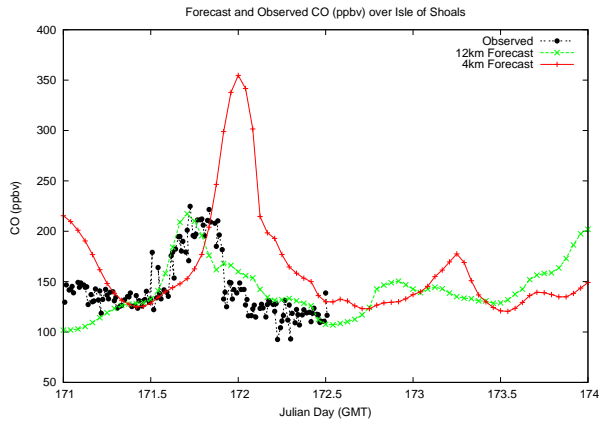

# Forecast Results Compared to Measurements over Isle of Shoals

# Forecast Results Compared to Measurements over Thompson Farm

# Forecast Results Compared to Measurements over Castle Springs

# Forecast Results Compared to Measurements over Mount Washington