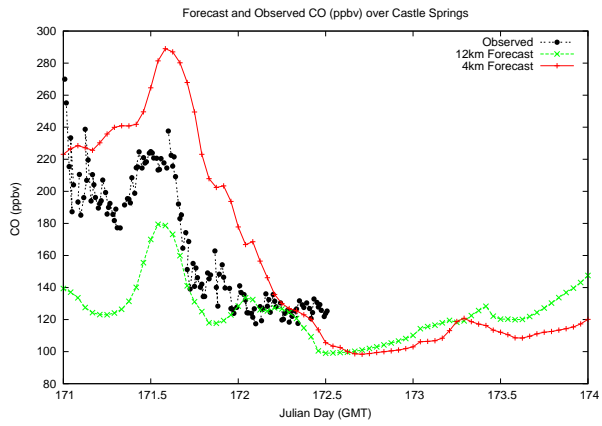

# Forecast Results Compared to Measurements over Isle of Shoals

# Forecast Results Compared to Measurements over Thompson Farm

# Forecast Results Compared to Measurements over Castle Springs

# Forecast Results Compared to Measurements over Mount Washington