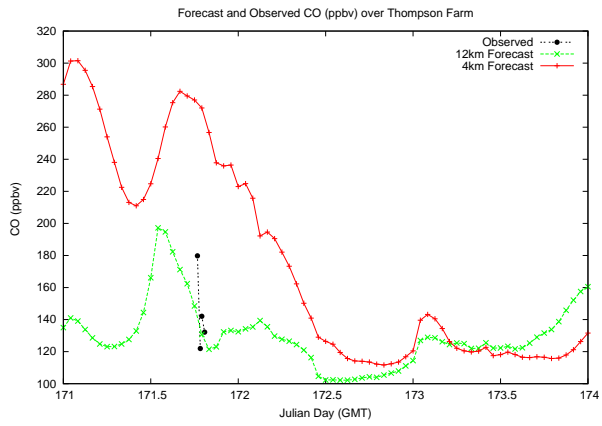

# Forecast Results Compared to Measurements over Isle of Shoals

# Forecast Results Compared to Measurements over Thompson Farm

# Forecast Results Compared to Measurements over Castle Springs

# Forecast Results Compared to Measurements over Mount Washington