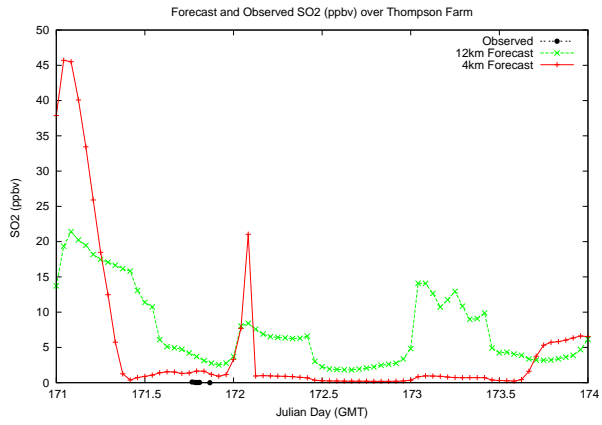

# Forecast Results Compared to Measurements over Isle of Shoals

# Forecast Results Compared to Measurements over Thompson Farm

# Forecast Results Compared to Measurements over Castle Springs

# Forecast Results Compared to Measurements over Mount Washington