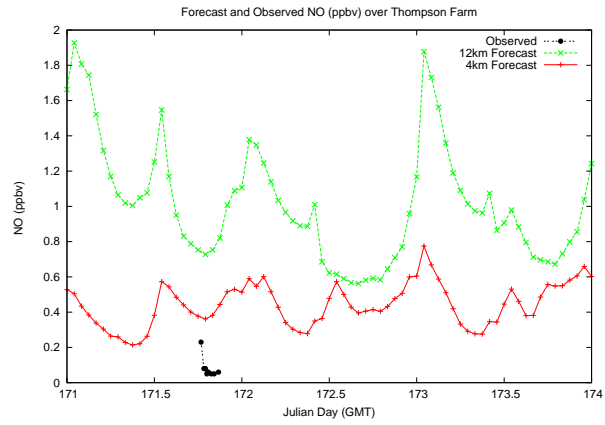

# Forecast Results Compared to Measurements over Isle of Shoals

# Forecast Results Compared to Measurements over Thompson Farm

# Forecast Results Compared to Measurements over Castle Springs

# Forecast Results Compared to Measurements over Mount Washington