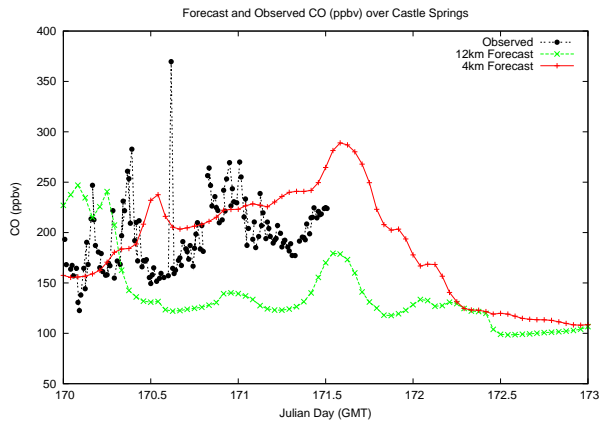

Forecast Results Compared to Measurements over Isle of Shoals

Forecast Results Compared to Measurements over Thompson Farm

Forecast Results Compared to Measurements over Castle Springs

Forecast Results Compared to Measurements over Mount Washington