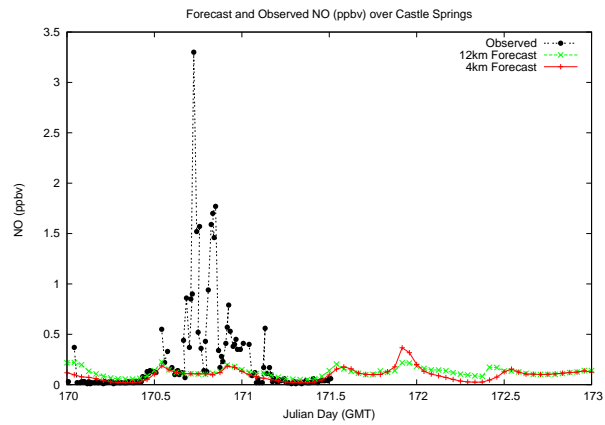

Forecast Results Compared to Measurements over Isle of Shoals

Forecast Results Compared to Measurements over Thompson Farm

Forecast Results Compared to Measurements over Castle Springs

Forecast Results Compared to Measurements over Mount Washington