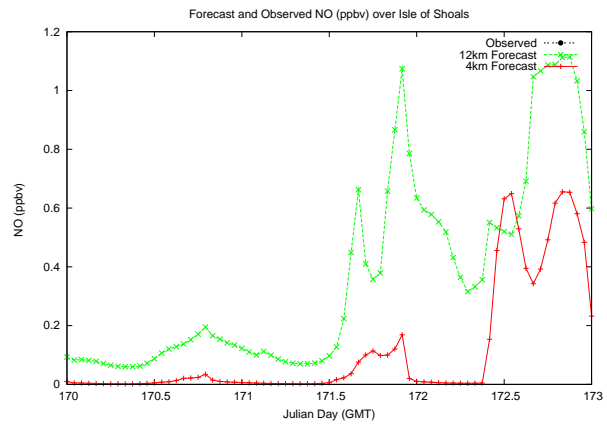

Forecast Results Compared to Measurements over Isle of Shoals

Forecast Results Compared to Measurements over Thompson Farm

Forecast Results Compared to Measurements over Castle Springs

Forecast Results Compared to Measurements over Mount Washington