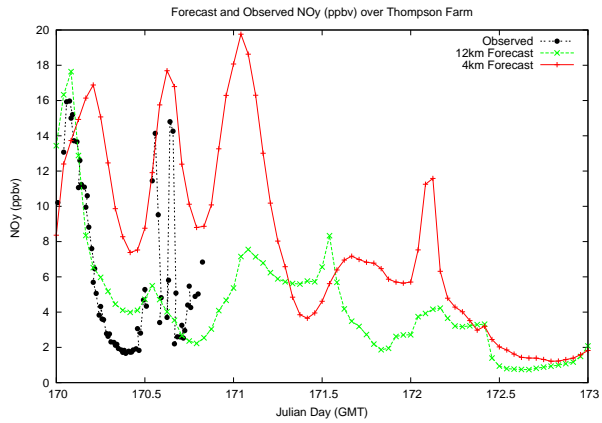

Forecast Results Compared to Measurements over Isle of Shoals

Forecast Results Compared to Measurements over Thompson Farm

Forecast Results Compared to Measurements over Castle Springs

Forecast Results Compared to Measurements over Mount Washington