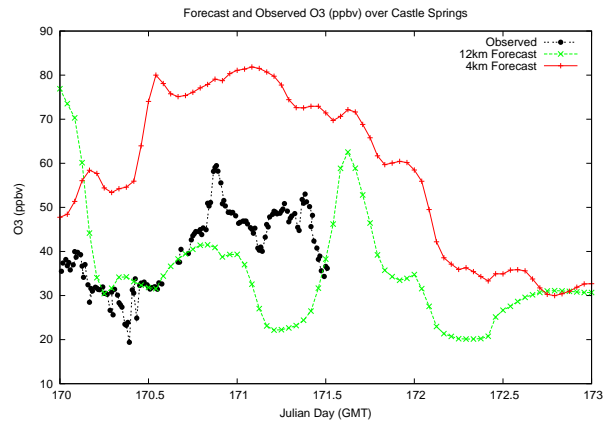

Forecast Results Compared to Measurements over Isle of Shoals

Forecast Results Compared to Measurements over Thompson Farm

Forecast Results Compared to Measurements over Castle Springs

Forecast Results Compared to Measurements over Mount Washington