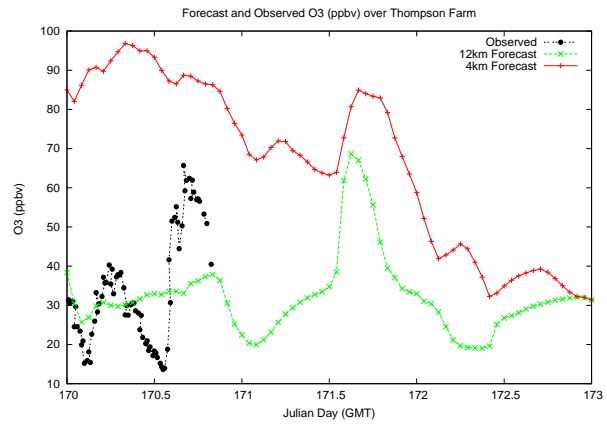

Forecast Results Compared to Measurements over Isle of Shoals

Forecast Results Compared to Measurements over Thompson Farm

Forecast Results Compared to Measurements over Castle Springs

Forecast Results Compared to Measurements over Mount Washington