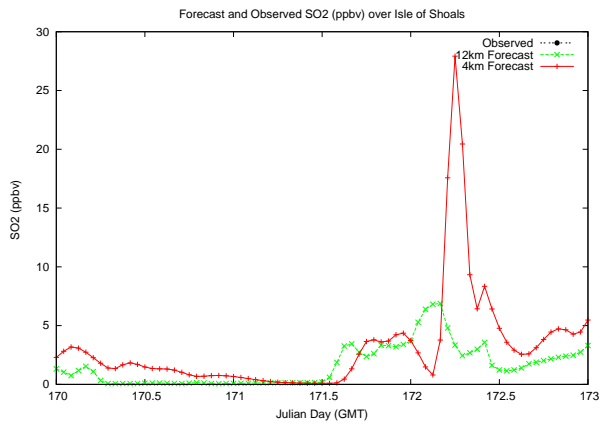

Forecast Results Compared to Measurements over Isle of Shoals

Forecast Results Compared to Measurements over Thompson Farm

Forecast Results Compared to Measurements over Castle Springs

Forecast Results Compared to Measurements over Mount Washington