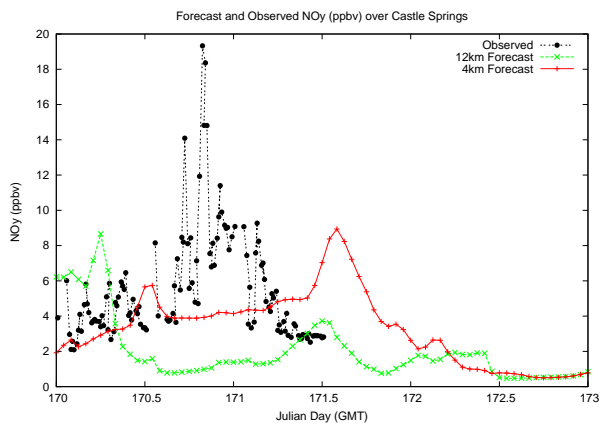

Forecast Results Compared to Measurements over Isle of Shoals

Forecast Results Compared to Measurements over Thompson Farm

Forecast Results Compared to Measurements over Castle Springs

Forecast Results Compared to Measurements over Mount Washington