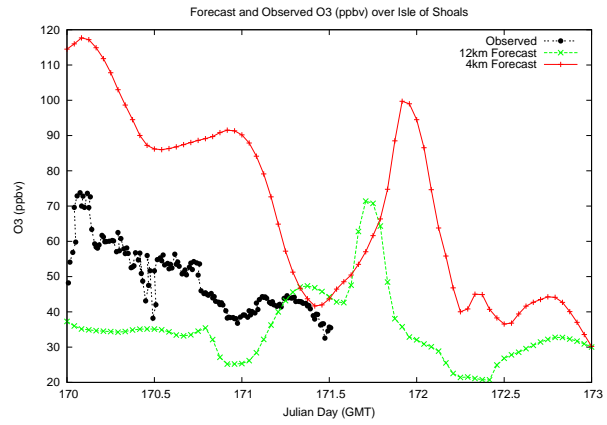

Forecast Results Compared to Measurements over Isle of Shoals

Forecast Results Compared to Measurements over Thompson Farm

Forecast Results Compared to Measurements over Castle Springs

Forecast Results Compared to Measurements over Mount Washington