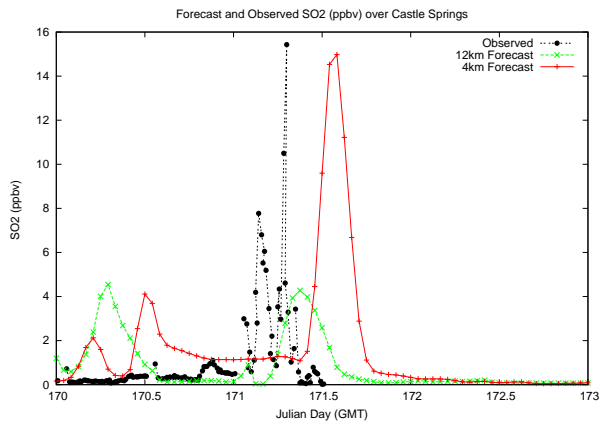

Forecast Results Compared to Measurements over Isle of Shoals

Forecast Results Compared to Measurements over Thompson Farm

Forecast Results Compared to Measurements over Castle Springs

Forecast Results Compared to Measurements over Mount Washington