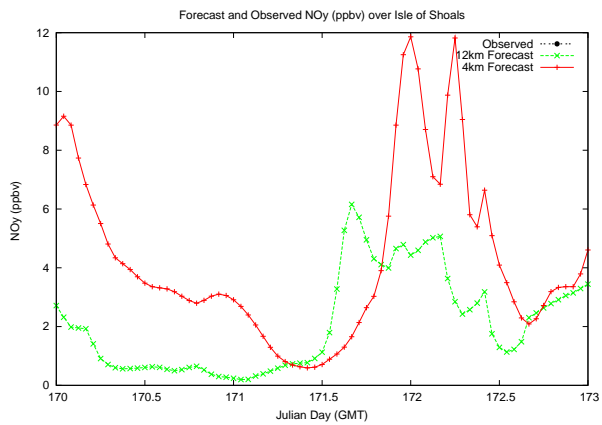

Forecast Results Compared to Measurements over Isle of Shoals

Forecast Results Compared to Measurements over Thompson Farm

Forecast Results Compared to Measurements over Castle Springs

Forecast Results Compared to Measurements over Mount Washington