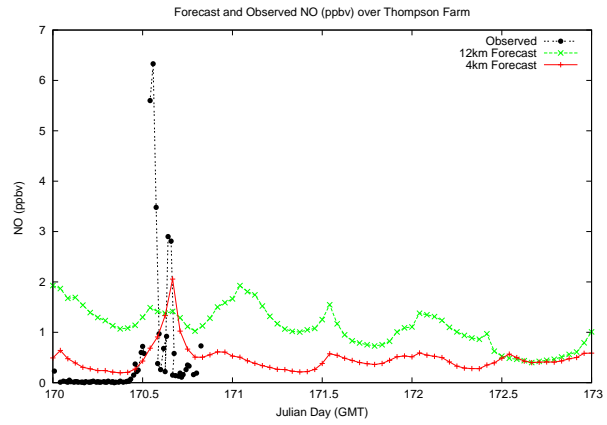

Forecast Results Compared to Measurements over Isle of Shoals

Forecast Results Compared to Measurements over Thompson Farm

Forecast Results Compared to Measurements over Castle Springs

Forecast Results Compared to Measurements over Mount Washington