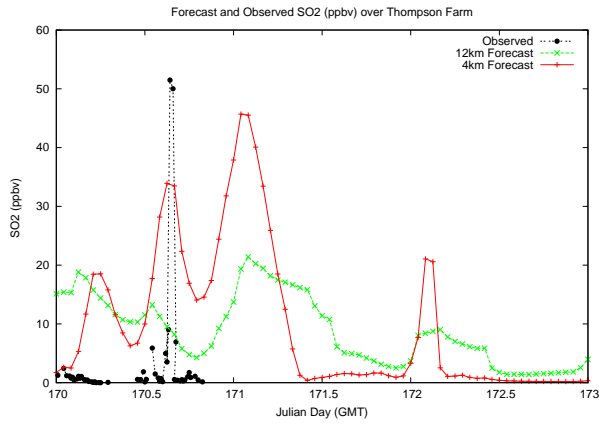

Forecast Results Compared to Measurements over Isle of Shoals

Forecast Results Compared to Measurements over Thompson Farm

Forecast Results Compared to Measurements over Castle Springs

Forecast Results Compared to Measurements over Mount Washington