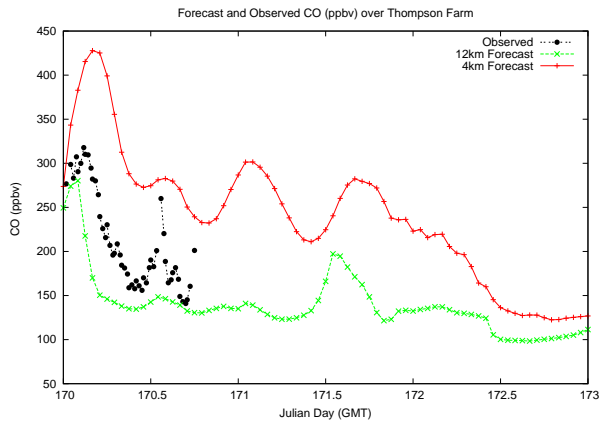

Forecast Results Compared to Measurements over Isle of Shoals

Forecast Results Compared to Measurements over Thompson Farm

Forecast Results Compared to Measurements over Castle Springs

Forecast Results Compared to Measurements over Mount Washington