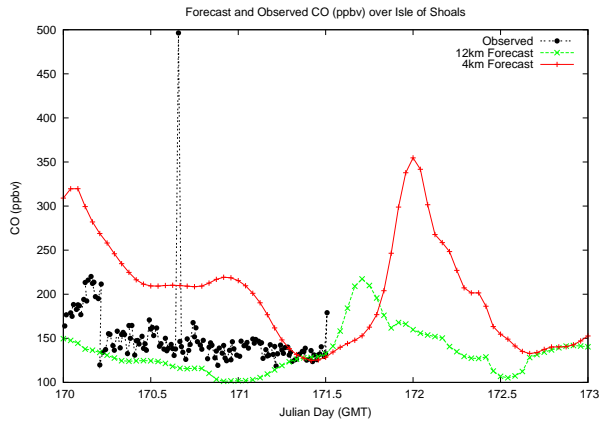

Forecast Results Compared to Measurements over Isle of Shoals

Forecast Results Compared to Measurements over Thompson Farm

Forecast Results Compared to Measurements over Castle Springs

Forecast Results Compared to Measurements over Mount Washington