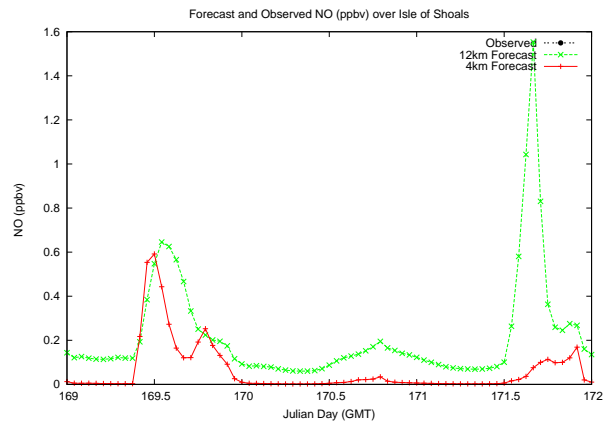

Forecast Results Compared to Measurements over Isle of Shoals

Forecast Results Compared to Measurements over Thompson Farm

Forecast Results Compared to Measurements over Castle Springs

Forecast Results Compared to Measurements over Mount Washington