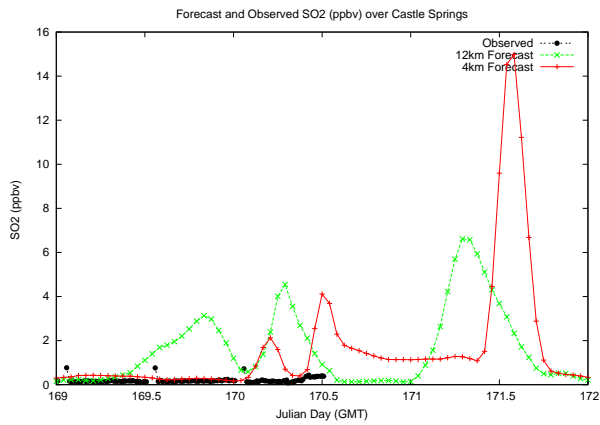

Forecast Results Compared to Measurements over Isle of Shoals

Forecast Results Compared to Measurements over Thompson Farm

Forecast Results Compared to Measurements over Castle Springs

Forecast Results Compared to Measurements over Mount Washington