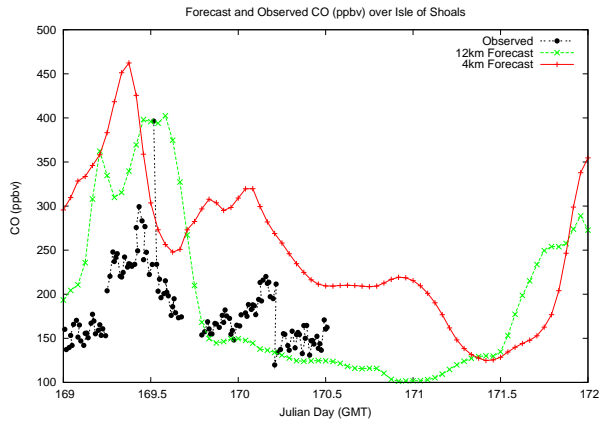

Forecast Results Compared to Measurements over Isle of Shoals

Forecast Results Compared to Measurements over Thompson Farm

Forecast Results Compared to Measurements over Castle Springs

Forecast Results Compared to Measurements over Mount Washington