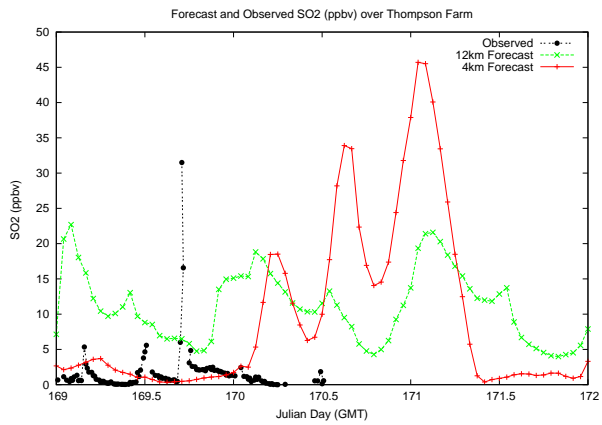

Forecast Results Compared to Measurements over Isle of Shoals

Forecast Results Compared to Measurements over Thompson Farm

Forecast Results Compared to Measurements over Castle Springs

Forecast Results Compared to Measurements over Mount Washington