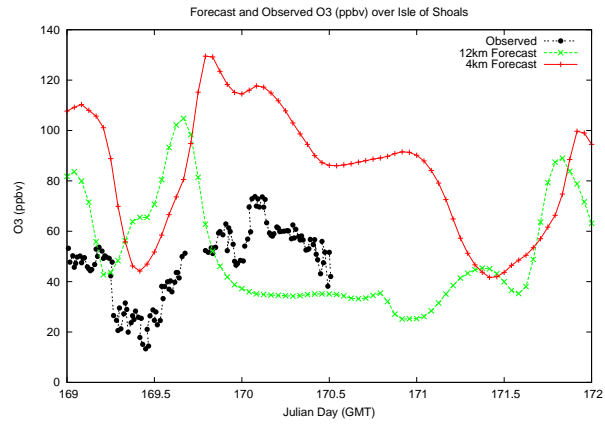

Forecast Results Compared to Measurements over Isle of Shoals

Forecast Results Compared to Measurements over Thompson Farm

Forecast Results Compared to Measurements over Castle Springs

Forecast Results Compared to Measurements over Mount Washington