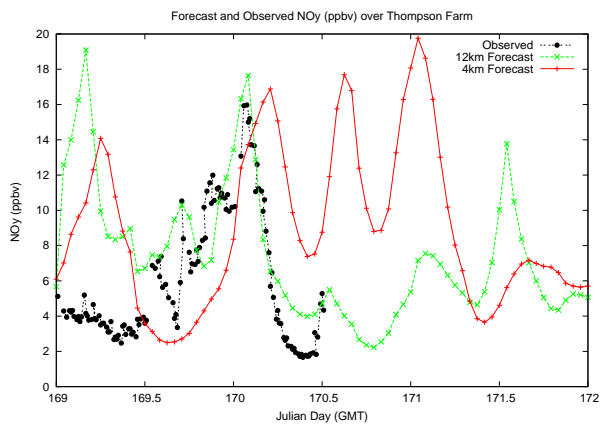

Forecast Results Compared to Measurements over Isle of Shoals

Forecast Results Compared to Measurements over Thompson Farm

Forecast Results Compared to Measurements over Castle Springs

Forecast Results Compared to Measurements over Mount Washington