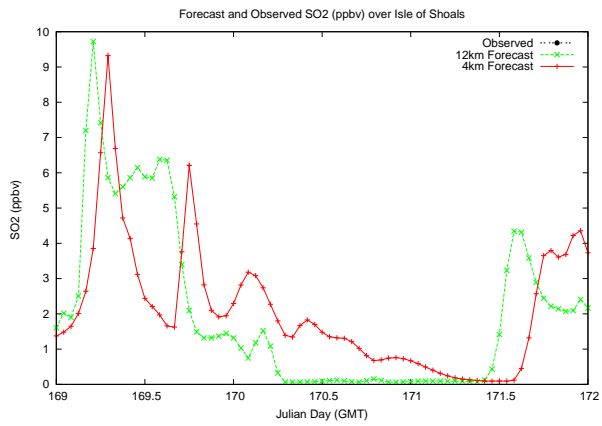

Forecast Results Compared to Measurements over Isle of Shoals

Forecast Results Compared to Measurements over Thompson Farm

Forecast Results Compared to Measurements over Castle Springs

Forecast Results Compared to Measurements over Mount Washington