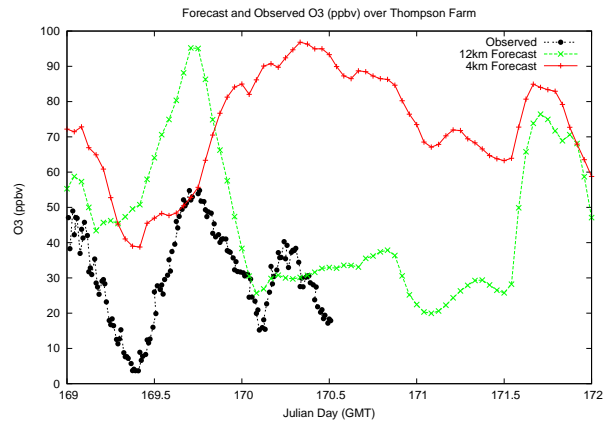

Forecast Results Compared to Measurements over Isle of Shoals

Forecast Results Compared to Measurements over Thompson Farm

Forecast Results Compared to Measurements over Castle Springs

Forecast Results Compared to Measurements over Mount Washington