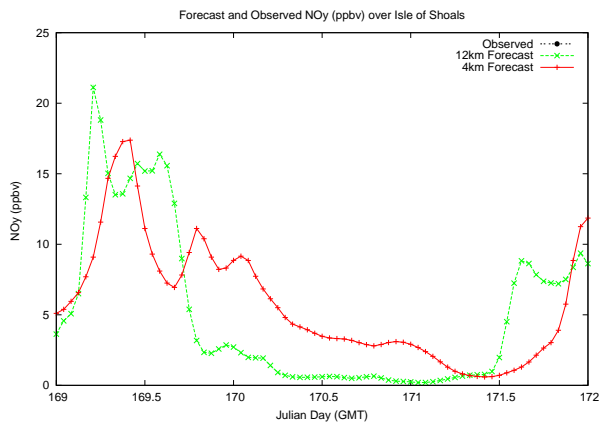

Forecast Results Compared to Measurements over Isle of Shoals

Forecast Results Compared to Measurements over Thompson Farm

Forecast Results Compared to Measurements over Castle Springs

Forecast Results Compared to Measurements over Mount Washington