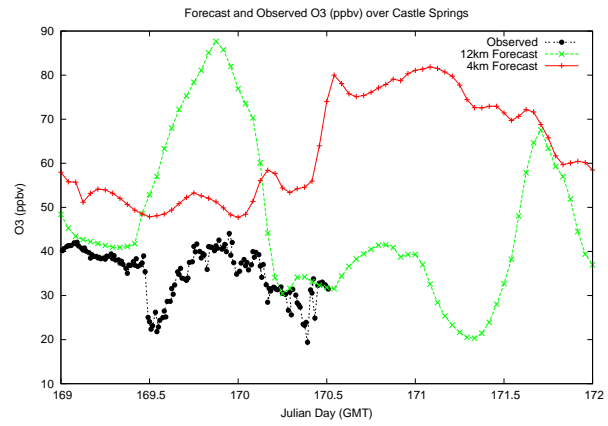

Forecast Results Compared to Measurements over Isle of Shoals

Forecast Results Compared to Measurements over Thompson Farm

Forecast Results Compared to Measurements over Castle Springs

Forecast Results Compared to Measurements over Mount Washington