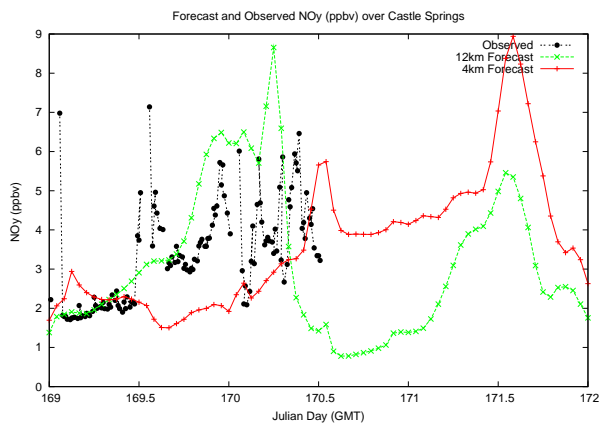

Forecast Results Compared to Measurements over Isle of Shoals

Forecast Results Compared to Measurements over Thompson Farm

Forecast Results Compared to Measurements over Castle Springs

Forecast Results Compared to Measurements over Mount Washington