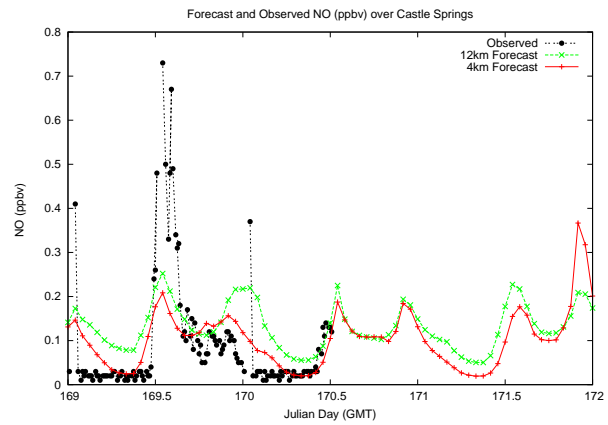

Forecast Results Compared to Measurements over Isle of Shoals

Forecast Results Compared to Measurements over Thompson Farm

Forecast Results Compared to Measurements over Castle Springs

Forecast Results Compared to Measurements over Mount Washington