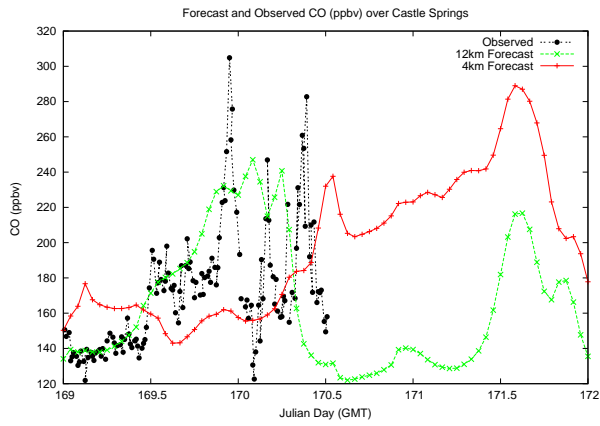

Forecast Results Compared to Measurements over Isle of Shoals

Forecast Results Compared to Measurements over Thompson Farm

Forecast Results Compared to Measurements over Castle Springs

Forecast Results Compared to Measurements over Mount Washington