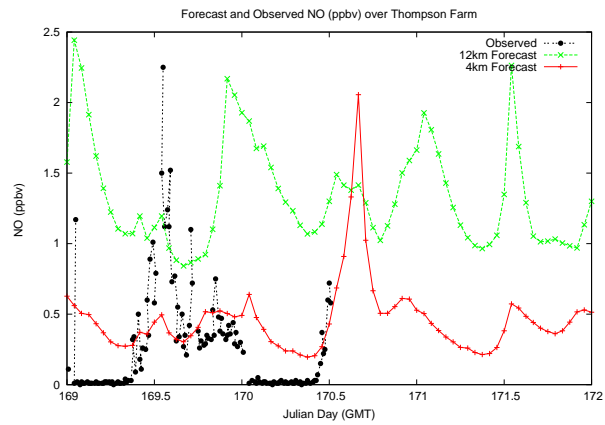

Forecast Results Compared to Measurements over Isle of Shoals

Forecast Results Compared to Measurements over Thompson Farm

Forecast Results Compared to Measurements over Castle Springs

Forecast Results Compared to Measurements over Mount Washington