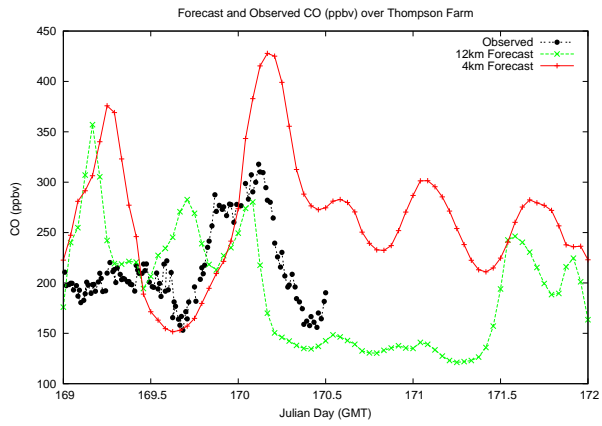

Forecast Results Compared to Measurements over Isle of Shoals

Forecast Results Compared to Measurements over Thompson Farm

Forecast Results Compared to Measurements over Castle Springs

Forecast Results Compared to Measurements over Mount Washington