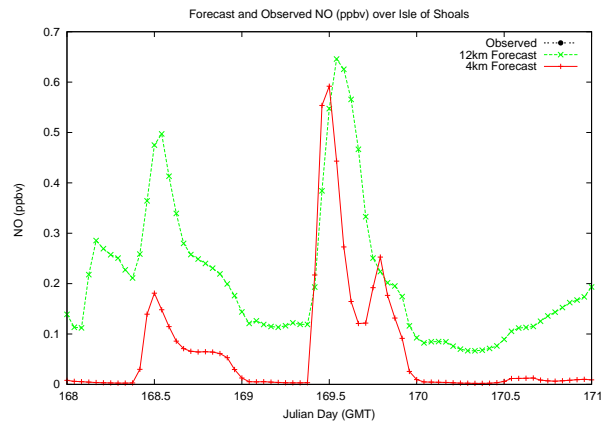

Forecast Results Compared to Measurements over Isle of Shoals

Forecast Results Compared to Measurements over Thompson Farm

Forecast Results Compared to Measurements over Castle Springs

Forecast Results Compared to Measurements over Mount Washington