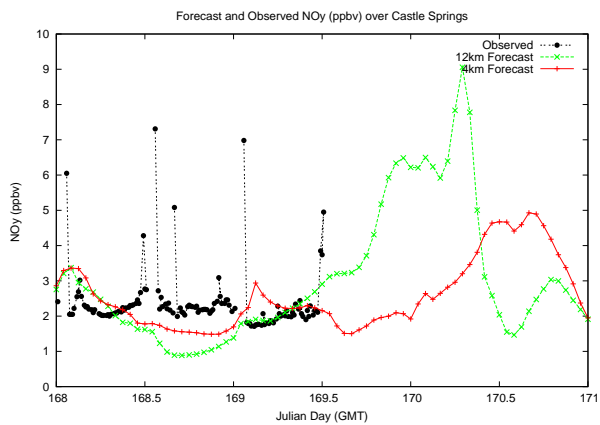

Forecast Results Compared to Measurements over Isle of Shoals

Forecast Results Compared to Measurements over Thompson Farm

Forecast Results Compared to Measurements over Castle Springs

Forecast Results Compared to Measurements over Mount Washington