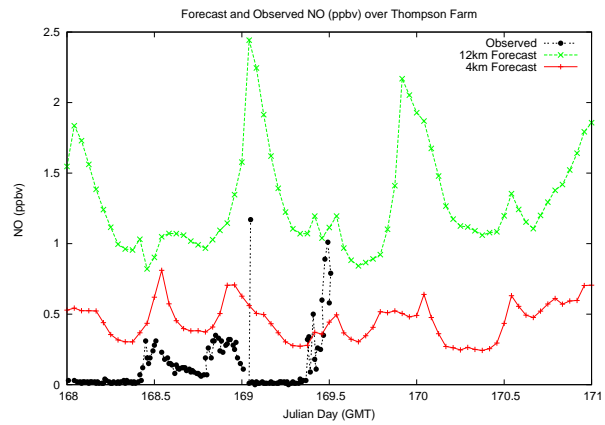

Forecast Results Compared to Measurements over Isle of Shoals

Forecast Results Compared to Measurements over Thompson Farm

Forecast Results Compared to Measurements over Castle Springs

Forecast Results Compared to Measurements over Mount Washington