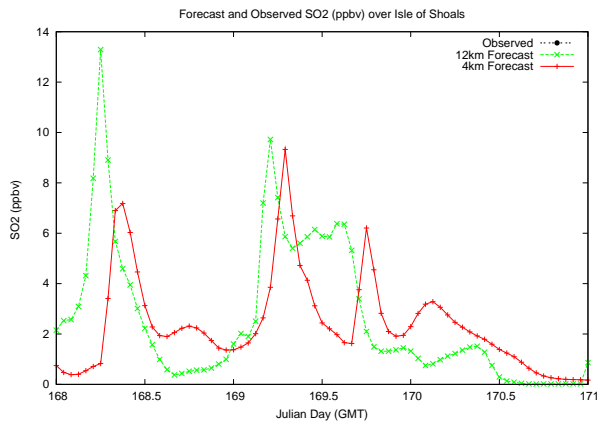

Forecast Results Compared to Measurements over Isle of Shoals

Forecast Results Compared to Measurements over Thompson Farm

Forecast Results Compared to Measurements over Castle Springs

Forecast Results Compared to Measurements over Mount Washington