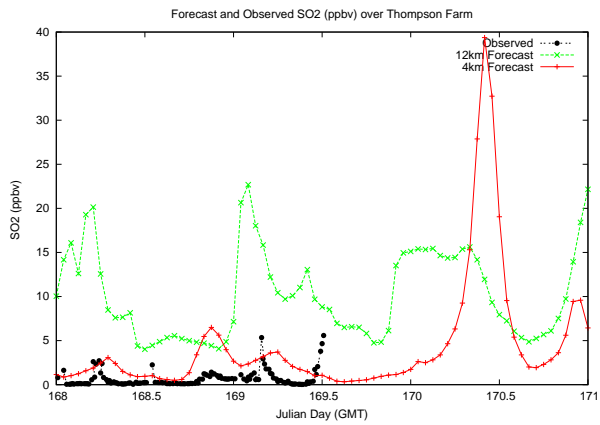

Forecast Results Compared to Measurements over Isle of Shoals

Forecast Results Compared to Measurements over Thompson Farm

Forecast Results Compared to Measurements over Castle Springs

Forecast Results Compared to Measurements over Mount Washington