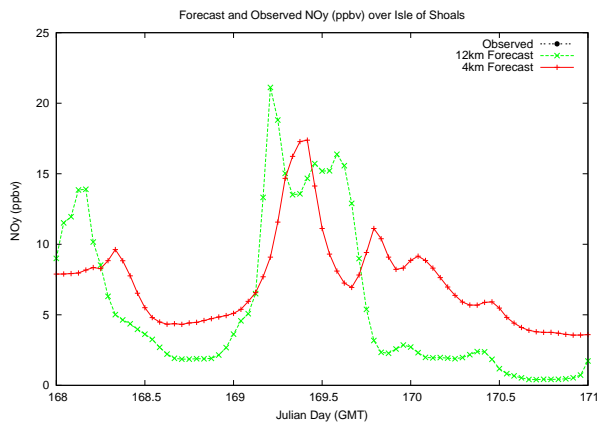

Forecast Results Compared to Measurements over Isle of Shoals

Forecast Results Compared to Measurements over Thompson Farm

Forecast Results Compared to Measurements over Castle Springs

Forecast Results Compared to Measurements over Mount Washington