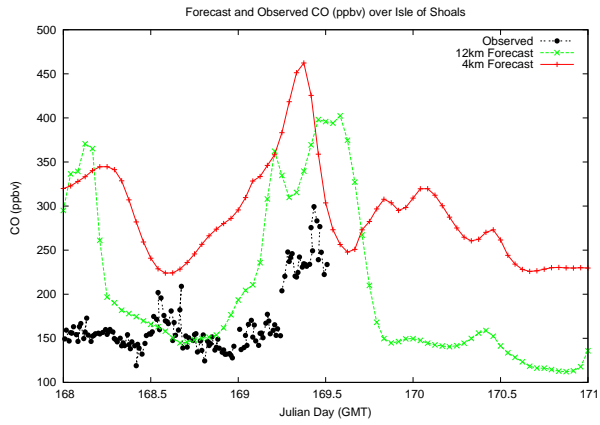

Forecast Results Compared to Measurements over Isle of Shoals

Forecast Results Compared to Measurements over Thompson Farm

Forecast Results Compared to Measurements over Castle Springs

Forecast Results Compared to Measurements over Mount Washington