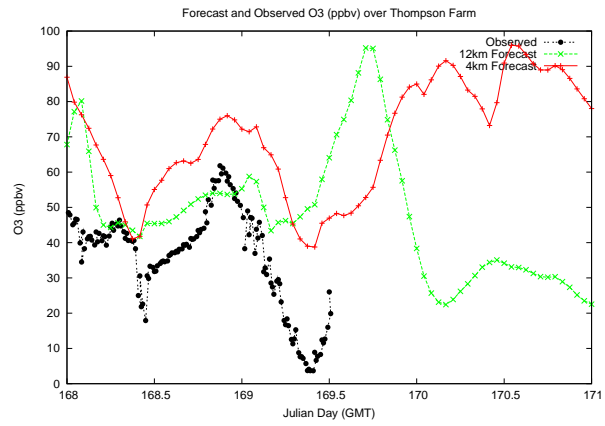

Forecast Results Compared to Measurements over Isle of Shoals

Forecast Results Compared to Measurements over Thompson Farm

Forecast Results Compared to Measurements over Castle Springs

Forecast Results Compared to Measurements over Mount Washington