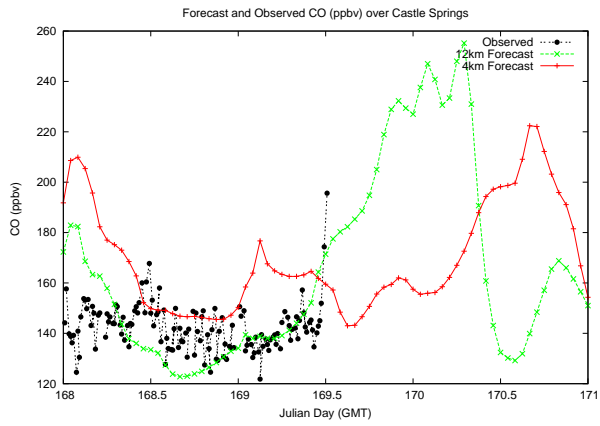

Forecast Results Compared to Measurements over Isle of Shoals

Forecast Results Compared to Measurements over Thompson Farm

Forecast Results Compared to Measurements over Castle Springs

Forecast Results Compared to Measurements over Mount Washington