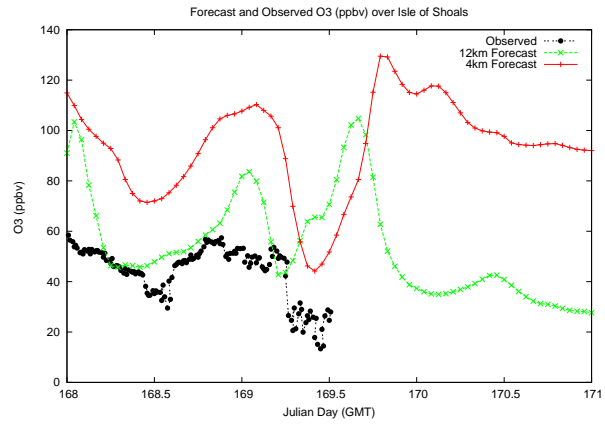

Forecast Results Compared to Measurements over Isle of Shoals

Forecast Results Compared to Measurements over Thompson Farm

Forecast Results Compared to Measurements over Castle Springs

Forecast Results Compared to Measurements over Mount Washington