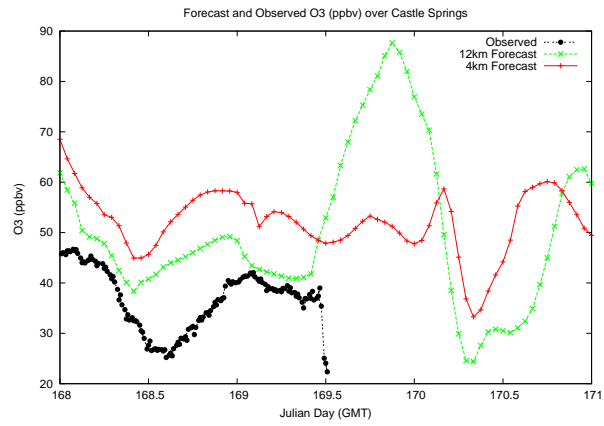

Forecast Results Compared to Measurements over Isle of Shoals

Forecast Results Compared to Measurements over Thompson Farm

Forecast Results Compared to Measurements over Castle Springs

Forecast Results Compared to Measurements over Mount Washington