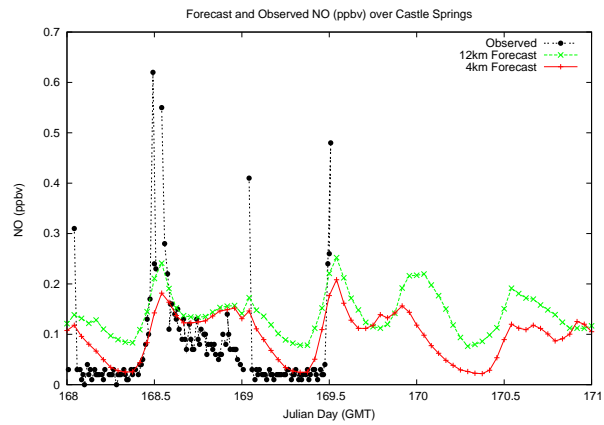

Forecast Results Compared to Measurements over Isle of Shoals

Forecast Results Compared to Measurements over Thompson Farm

Forecast Results Compared to Measurements over Castle Springs

Forecast Results Compared to Measurements over Mount Washington