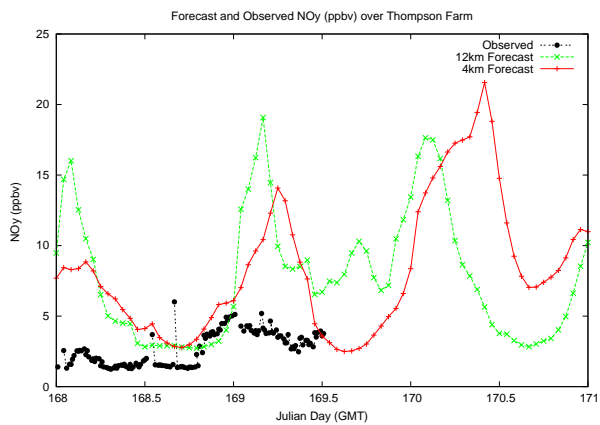

Forecast Results Compared to Measurements over Isle of Shoals

Forecast Results Compared to Measurements over Thompson Farm

Forecast Results Compared to Measurements over Castle Springs

Forecast Results Compared to Measurements over Mount Washington