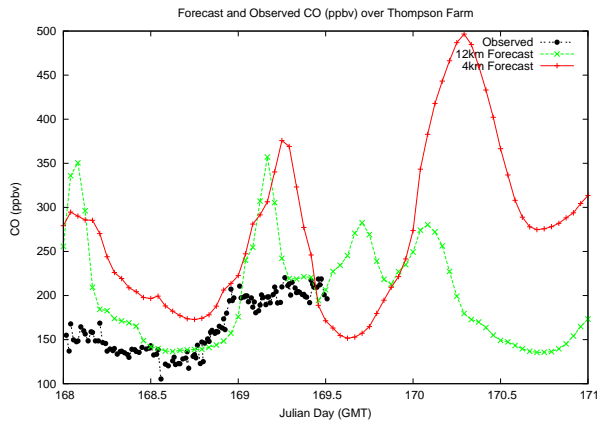

Forecast Results Compared to Measurements over Isle of Shoals

Forecast Results Compared to Measurements over Thompson Farm

Forecast Results Compared to Measurements over Castle Springs

Forecast Results Compared to Measurements over Mount Washington