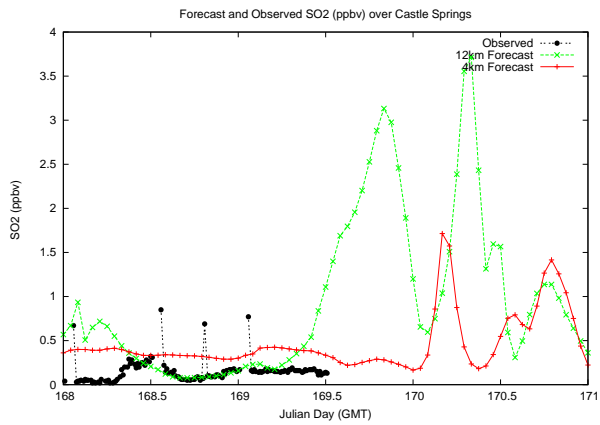

Forecast Results Compared to Measurements over Isle of Shoals

Forecast Results Compared to Measurements over Thompson Farm

Forecast Results Compared to Measurements over Castle Springs

Forecast Results Compared to Measurements over Mount Washington