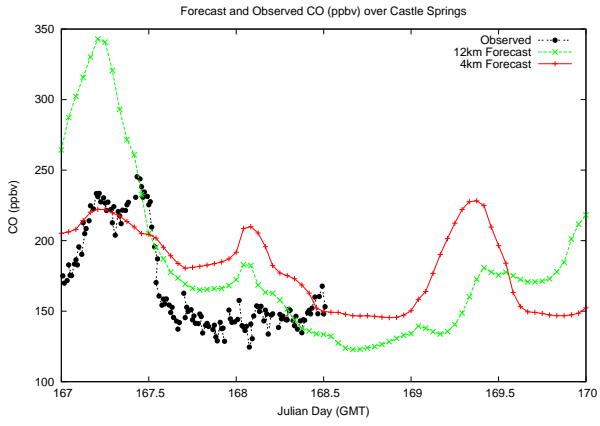

## Forecast Results Compared to Measurements over Isle of Shoals

# Forecast Results Compared to Measurements over Thompson Farm

# Forecast Results Compared to Measurements over Castle Springs

# Forecast Results Compared to Measurements over Mount Washington