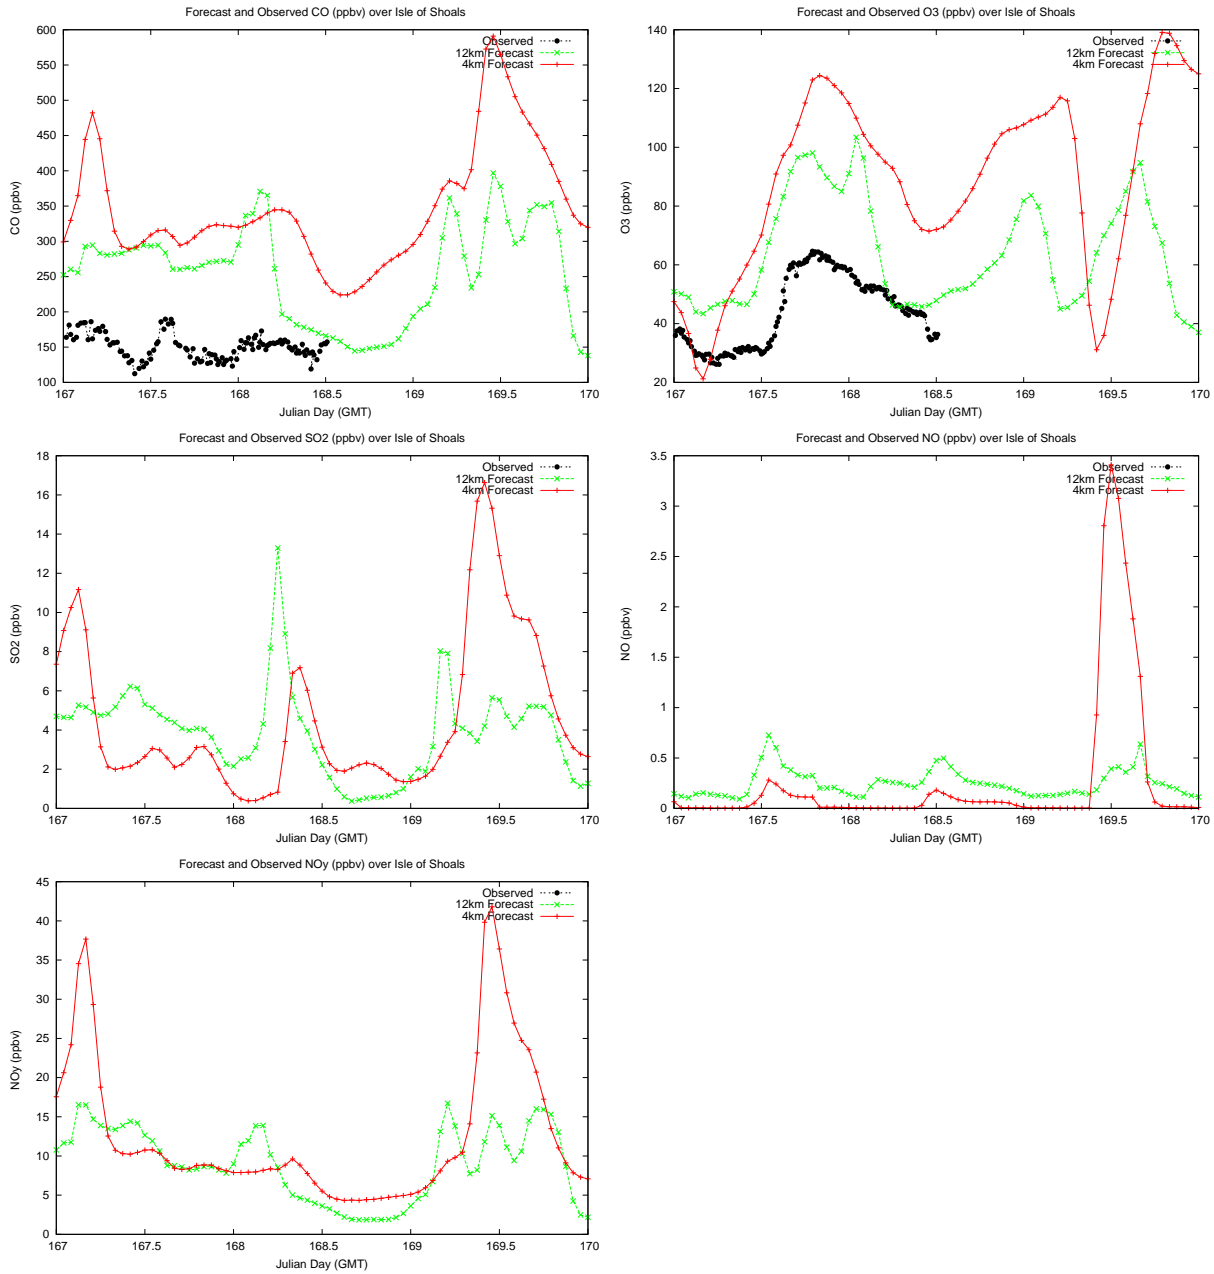

## Forecast Results Compared to Measurements over Isle of Shoals

# Forecast Results Compared to Measurements over Thompson Farm

# Forecast Results Compared to Measurements over Castle Springs

# Forecast Results Compared to Measurements over Mount Washington