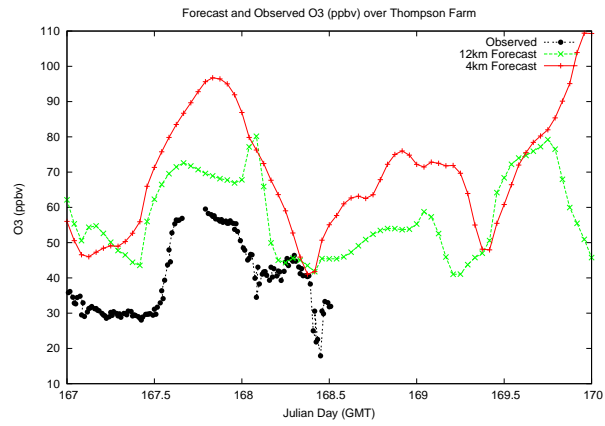

## Forecast Results Compared to Measurements over Isle of Shoals

# Forecast Results Compared to Measurements over Thompson Farm

# Forecast Results Compared to Measurements over Castle Springs

# Forecast Results Compared to Measurements over Mount Washington