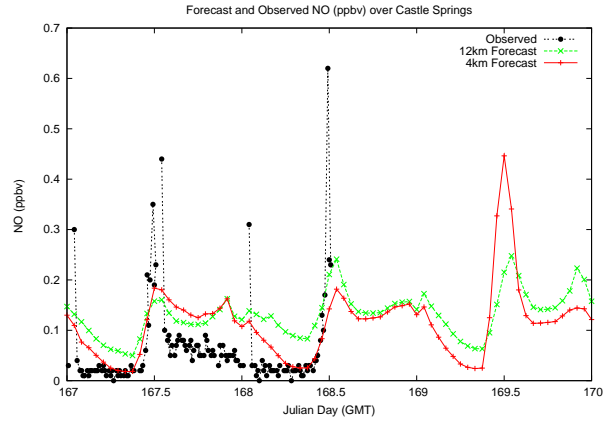

## Forecast Results Compared to Measurements over Isle of Shoals

# Forecast Results Compared to Measurements over Thompson Farm

# Forecast Results Compared to Measurements over Castle Springs

# Forecast Results Compared to Measurements over Mount Washington