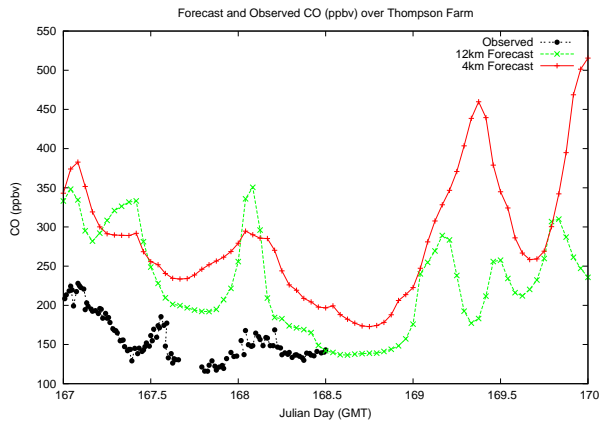

## Forecast Results Compared to Measurements over Isle of Shoals

# Forecast Results Compared to Measurements over Thompson Farm

# Forecast Results Compared to Measurements over Castle Springs

# Forecast Results Compared to Measurements over Mount Washington