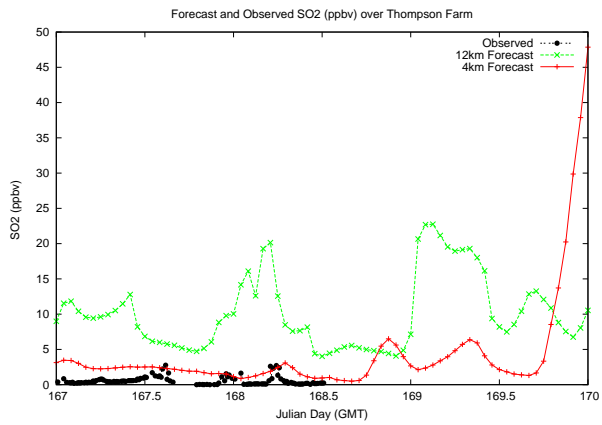

## Forecast Results Compared to Measurements over Isle of Shoals

# Forecast Results Compared to Measurements over Thompson Farm

# Forecast Results Compared to Measurements over Castle Springs

# Forecast Results Compared to Measurements over Mount Washington