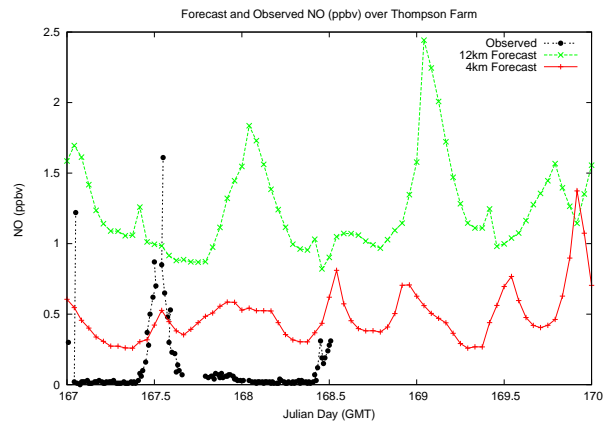

## Forecast Results Compared to Measurements over Isle of Shoals

# Forecast Results Compared to Measurements over Thompson Farm

# Forecast Results Compared to Measurements over Castle Springs

# Forecast Results Compared to Measurements over Mount Washington