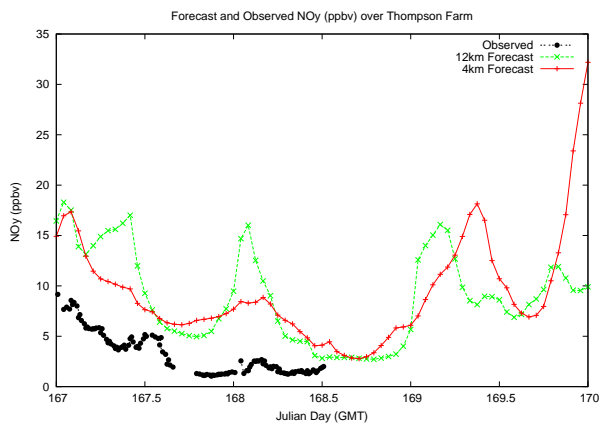

## Forecast Results Compared to Measurements over Isle of Shoals

# Forecast Results Compared to Measurements over Thompson Farm

# Forecast Results Compared to Measurements over Castle Springs

# Forecast Results Compared to Measurements over Mount Washington