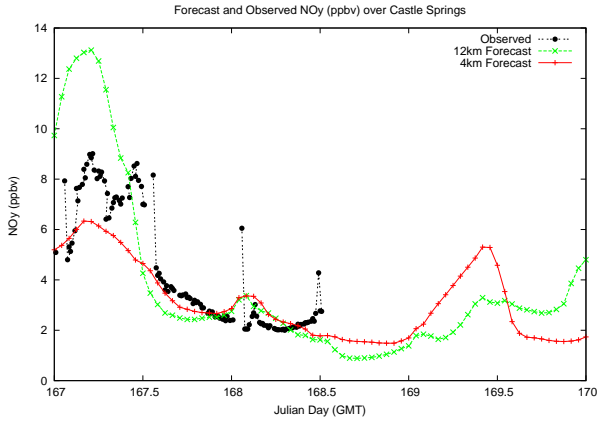

## Forecast Results Compared to Measurements over Isle of Shoals

# Forecast Results Compared to Measurements over Thompson Farm

# Forecast Results Compared to Measurements over Castle Springs

# Forecast Results Compared to Measurements over Mount Washington