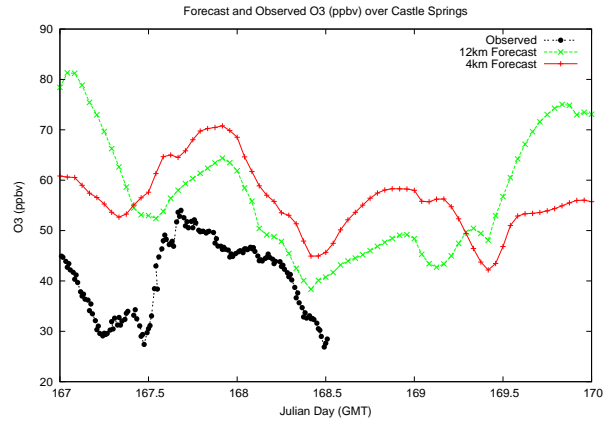

## Forecast Results Compared to Measurements over Isle of Shoals

# Forecast Results Compared to Measurements over Thompson Farm

# Forecast Results Compared to Measurements over Castle Springs

# Forecast Results Compared to Measurements over Mount Washington