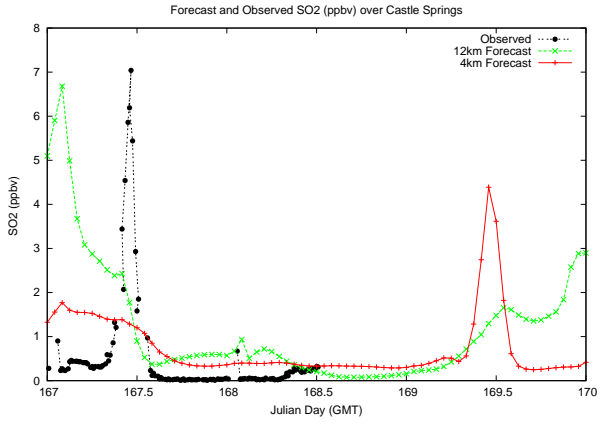

## Forecast Results Compared to Measurements over Isle of Shoals

# Forecast Results Compared to Measurements over Thompson Farm

# Forecast Results Compared to Measurements over Castle Springs

# Forecast Results Compared to Measurements over Mount Washington