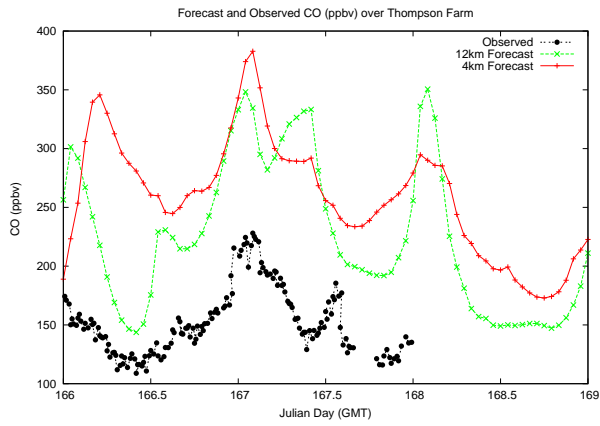

Forecast Results Compared to Measurements over Isle of Shoals

Forecast Results Compared to Measurements over Thompson Farm

Forecast Results Compared to Measurements over Castle Springs

Forecast Results Compared to Measurements over Mount Washington