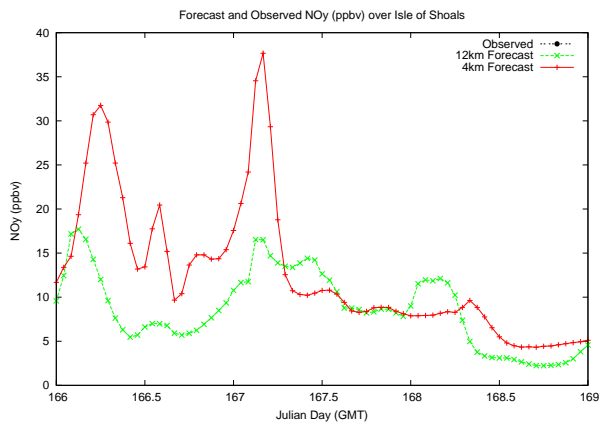

Forecast Results Compared to Measurements over Isle of Shoals

Forecast Results Compared to Measurements over Thompson Farm

Forecast Results Compared to Measurements over Castle Springs

Forecast Results Compared to Measurements over Mount Washington