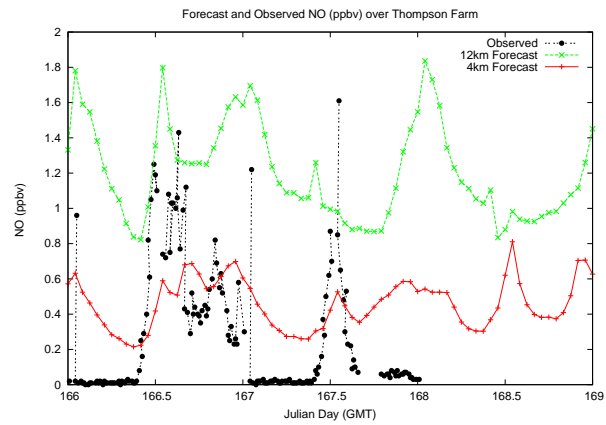

Forecast Results Compared to Measurements over Isle of Shoals

Forecast Results Compared to Measurements over Thompson Farm

Forecast Results Compared to Measurements over Castle Springs

Forecast Results Compared to Measurements over Mount Washington