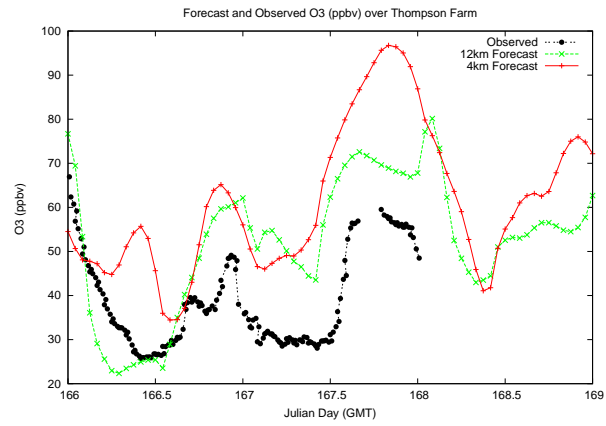

Forecast Results Compared to Measurements over Isle of Shoals

Forecast Results Compared to Measurements over Thompson Farm

Forecast Results Compared to Measurements over Castle Springs

Forecast Results Compared to Measurements over Mount Washington