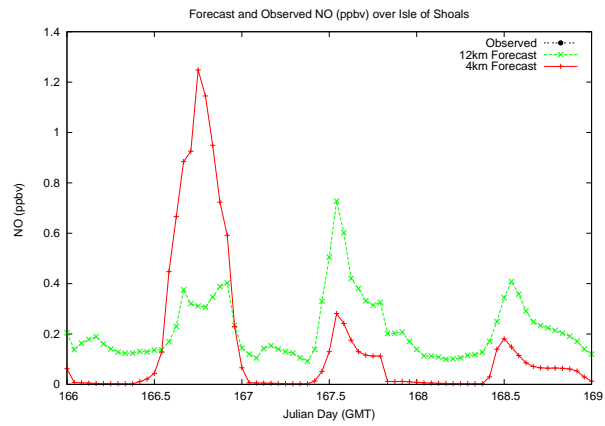

Forecast Results Compared to Measurements over Isle of Shoals

Forecast Results Compared to Measurements over Thompson Farm

Forecast Results Compared to Measurements over Castle Springs

Forecast Results Compared to Measurements over Mount Washington