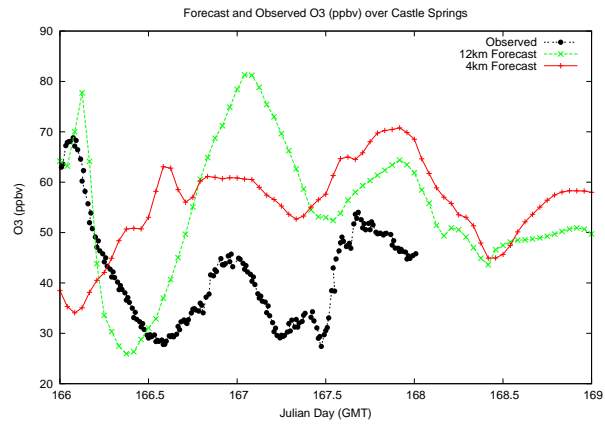

Forecast Results Compared to Measurements over Isle of Shoals

Forecast Results Compared to Measurements over Thompson Farm

Forecast Results Compared to Measurements over Castle Springs

Forecast Results Compared to Measurements over Mount Washington