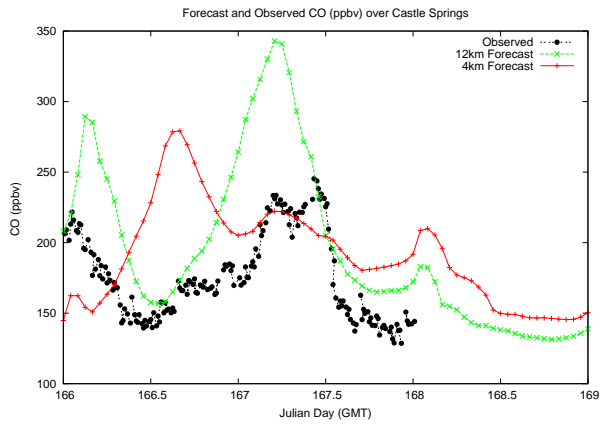

Forecast Results Compared to Measurements over Isle of Shoals

Forecast Results Compared to Measurements over Thompson Farm

Forecast Results Compared to Measurements over Castle Springs

Forecast Results Compared to Measurements over Mount Washington