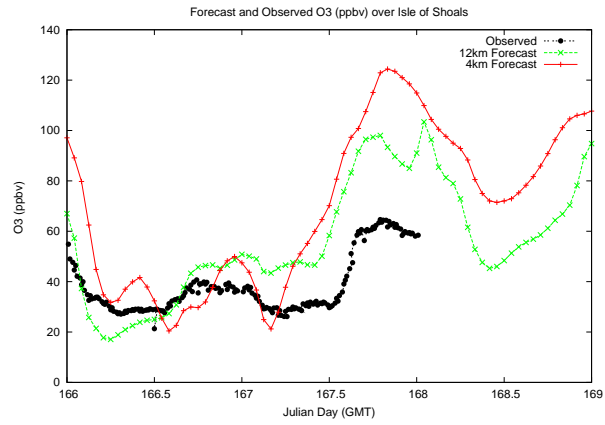

Forecast Results Compared to Measurements over Isle of Shoals

Forecast Results Compared to Measurements over Thompson Farm

Forecast Results Compared to Measurements over Castle Springs

Forecast Results Compared to Measurements over Mount Washington