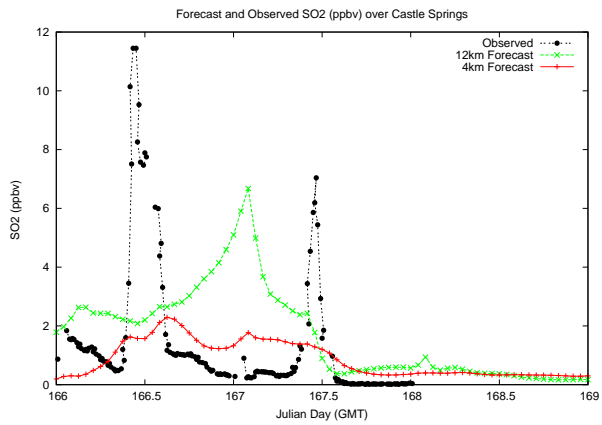

Forecast Results Compared to Measurements over Isle of Shoals

Forecast Results Compared to Measurements over Thompson Farm

Forecast Results Compared to Measurements over Castle Springs

Forecast Results Compared to Measurements over Mount Washington