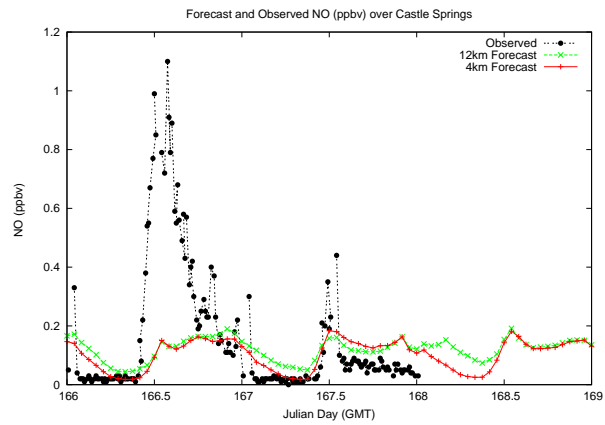

Forecast Results Compared to Measurements over Isle of Shoals

Forecast Results Compared to Measurements over Thompson Farm

Forecast Results Compared to Measurements over Castle Springs

Forecast Results Compared to Measurements over Mount Washington