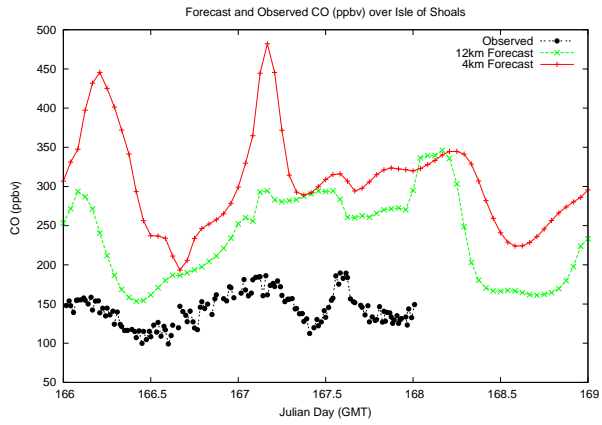

Forecast Results Compared to Measurements over Isle of Shoals

Forecast Results Compared to Measurements over Thompson Farm

Forecast Results Compared to Measurements over Castle Springs

Forecast Results Compared to Measurements over Mount Washington