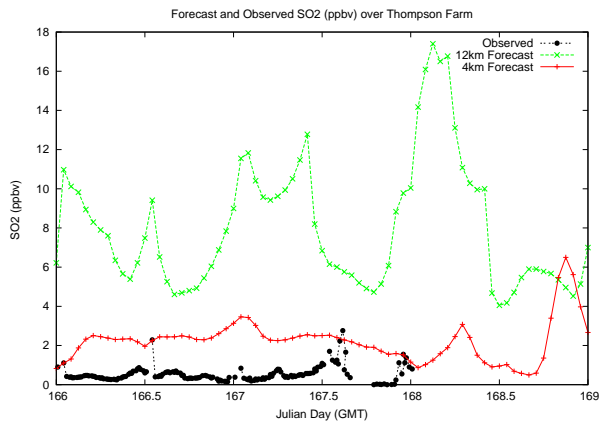

Forecast Results Compared to Measurements over Isle of Shoals

Forecast Results Compared to Measurements over Thompson Farm

Forecast Results Compared to Measurements over Castle Springs

Forecast Results Compared to Measurements over Mount Washington