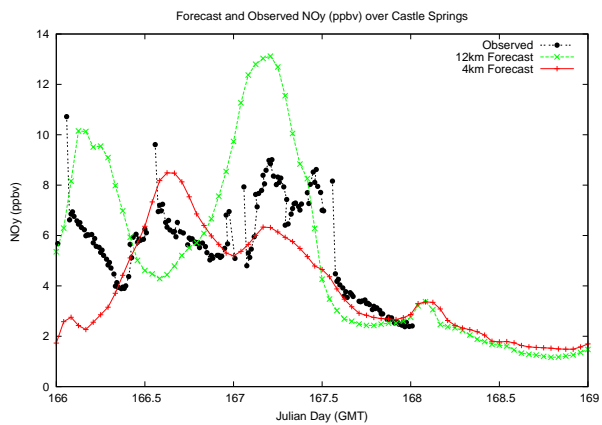

Forecast Results Compared to Measurements over Isle of Shoals

Forecast Results Compared to Measurements over Thompson Farm

Forecast Results Compared to Measurements over Castle Springs

Forecast Results Compared to Measurements over Mount Washington