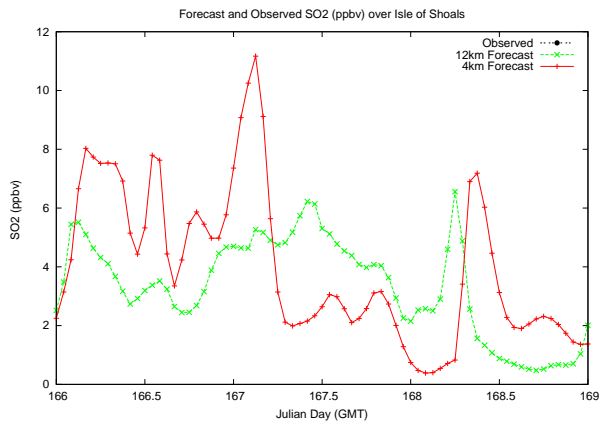

Forecast Results Compared to Measurements over Isle of Shoals

Forecast Results Compared to Measurements over Thompson Farm

Forecast Results Compared to Measurements over Castle Springs

Forecast Results Compared to Measurements over Mount Washington