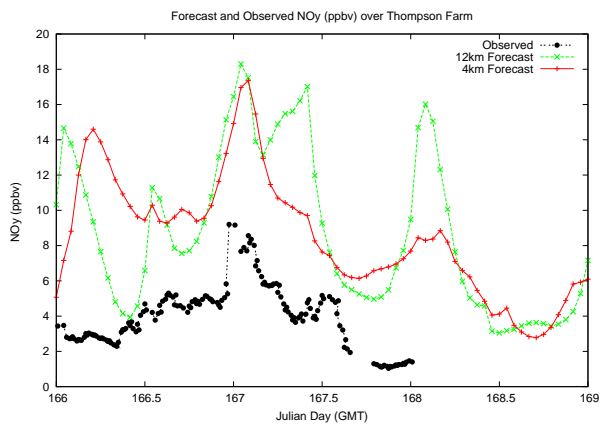

Forecast Results Compared to Measurements over Isle of Shoals

Forecast Results Compared to Measurements over Thompson Farm

Forecast Results Compared to Measurements over Castle Springs

Forecast Results Compared to Measurements over Mount Washington