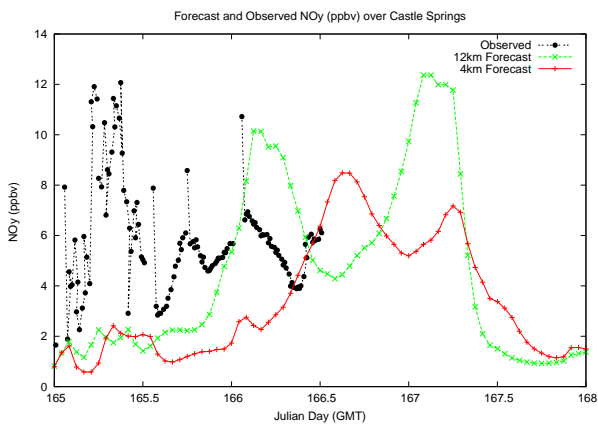

Forecast Results Compared to Measurements over Isle of Shoals

Forecast Results Compared to Measurements over Thompson Farm

Forecast Results Compared to Measurements over Castle Springs

Forecast Results Compared to Measurements over Mount Washington