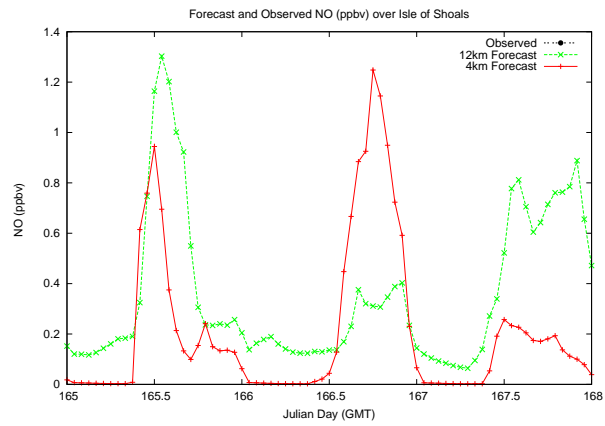

Forecast Results Compared to Measurements over Isle of Shoals

Forecast Results Compared to Measurements over Thompson Farm

Forecast Results Compared to Measurements over Castle Springs

Forecast Results Compared to Measurements over Mount Washington