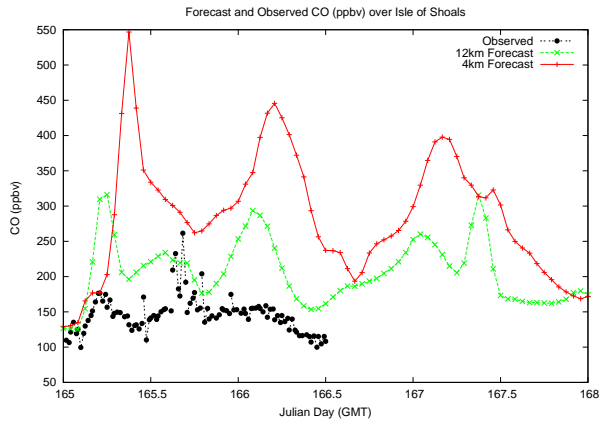

Forecast Results Compared to Measurements over Isle of Shoals

Forecast Results Compared to Measurements over Thompson Farm

Forecast Results Compared to Measurements over Castle Springs

Forecast Results Compared to Measurements over Mount Washington