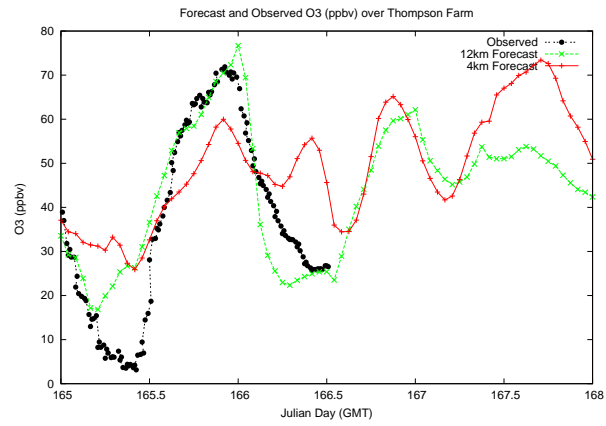

Forecast Results Compared to Measurements over Isle of Shoals

Forecast Results Compared to Measurements over Thompson Farm

Forecast Results Compared to Measurements over Castle Springs

Forecast Results Compared to Measurements over Mount Washington