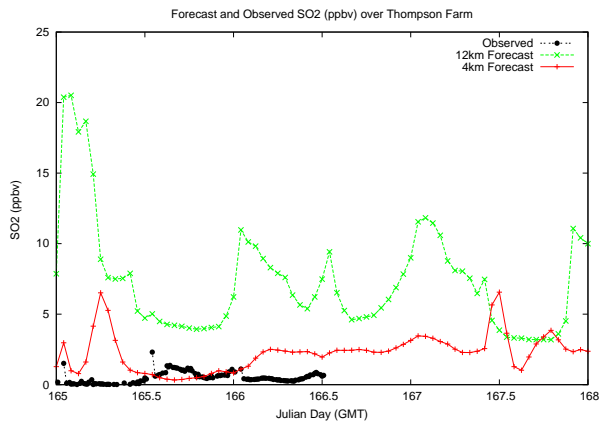

Forecast Results Compared to Measurements over Isle of Shoals

Forecast Results Compared to Measurements over Thompson Farm

Forecast Results Compared to Measurements over Castle Springs

Forecast Results Compared to Measurements over Mount Washington