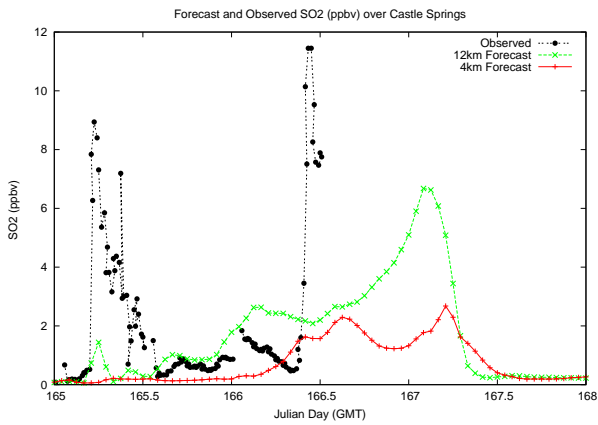

Forecast Results Compared to Measurements over Isle of Shoals

Forecast Results Compared to Measurements over Thompson Farm

Forecast Results Compared to Measurements over Castle Springs

Forecast Results Compared to Measurements over Mount Washington