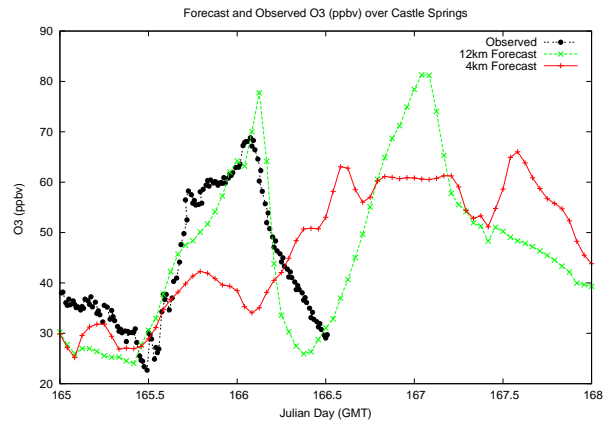

Forecast Results Compared to Measurements over Isle of Shoals

Forecast Results Compared to Measurements over Thompson Farm

Forecast Results Compared to Measurements over Castle Springs

Forecast Results Compared to Measurements over Mount Washington