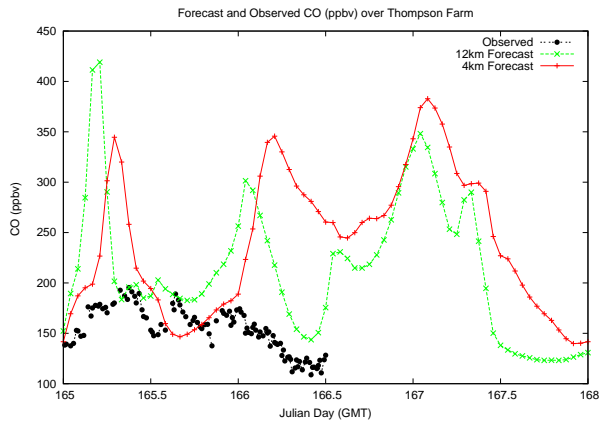

Forecast Results Compared to Measurements over Isle of Shoals

Forecast Results Compared to Measurements over Thompson Farm

Forecast Results Compared to Measurements over Castle Springs

Forecast Results Compared to Measurements over Mount Washington