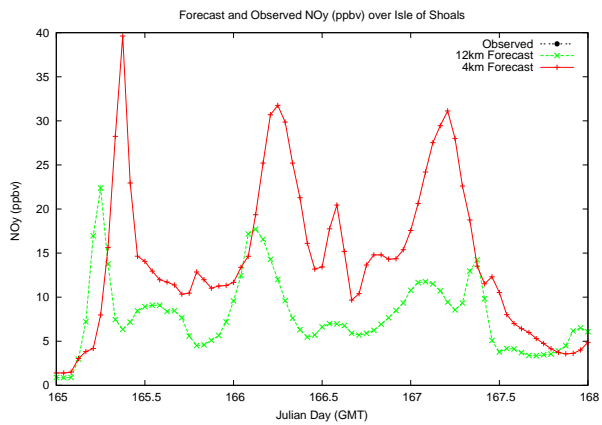

Forecast Results Compared to Measurements over Isle of Shoals

Forecast Results Compared to Measurements over Thompson Farm

Forecast Results Compared to Measurements over Castle Springs

Forecast Results Compared to Measurements over Mount Washington