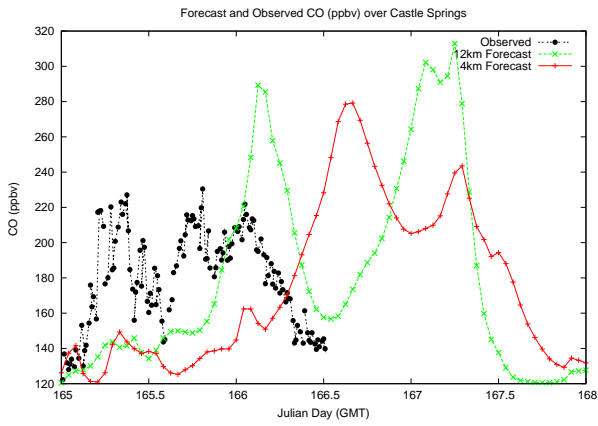

Forecast Results Compared to Measurements over Isle of Shoals

Forecast Results Compared to Measurements over Thompson Farm

Forecast Results Compared to Measurements over Castle Springs

Forecast Results Compared to Measurements over Mount Washington