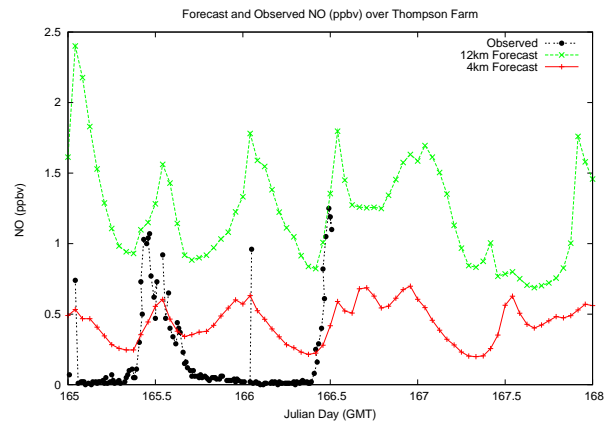

Forecast Results Compared to Measurements over Isle of Shoals

Forecast Results Compared to Measurements over Thompson Farm

Forecast Results Compared to Measurements over Castle Springs

Forecast Results Compared to Measurements over Mount Washington