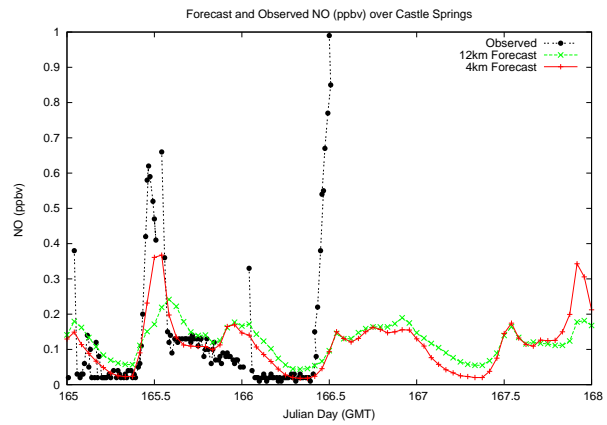

Forecast Results Compared to Measurements over Isle of Shoals

Forecast Results Compared to Measurements over Thompson Farm

Forecast Results Compared to Measurements over Castle Springs

Forecast Results Compared to Measurements over Mount Washington