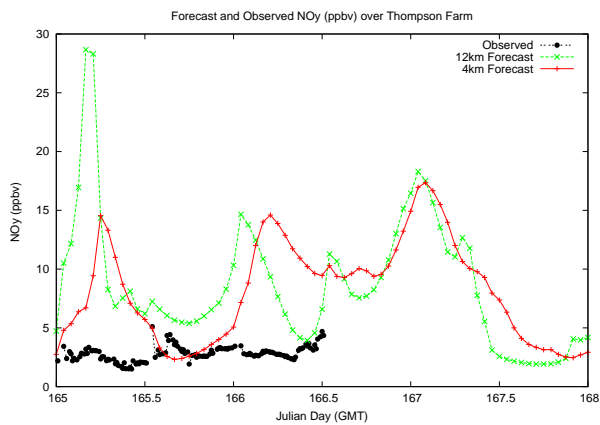

Forecast Results Compared to Measurements over Isle of Shoals

Forecast Results Compared to Measurements over Thompson Farm

Forecast Results Compared to Measurements over Castle Springs

Forecast Results Compared to Measurements over Mount Washington