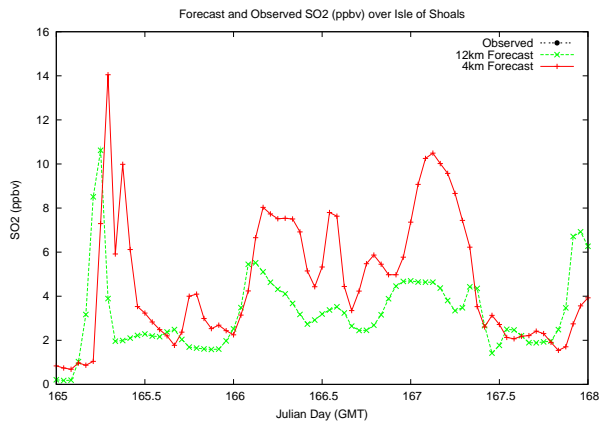

Forecast Results Compared to Measurements over Isle of Shoals

Forecast Results Compared to Measurements over Thompson Farm

Forecast Results Compared to Measurements over Castle Springs

Forecast Results Compared to Measurements over Mount Washington