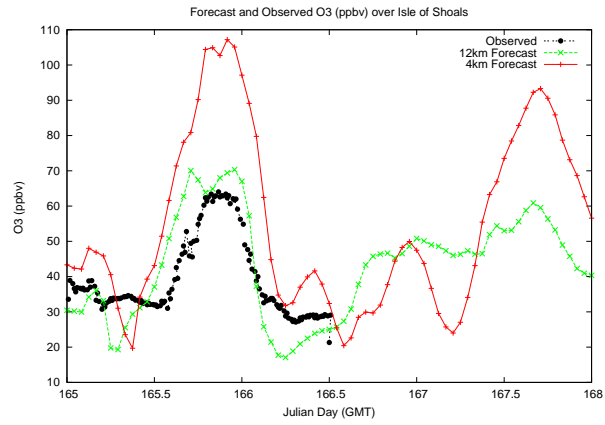

Forecast Results Compared to Measurements over Isle of Shoals

Forecast Results Compared to Measurements over Thompson Farm

Forecast Results Compared to Measurements over Castle Springs

Forecast Results Compared to Measurements over Mount Washington