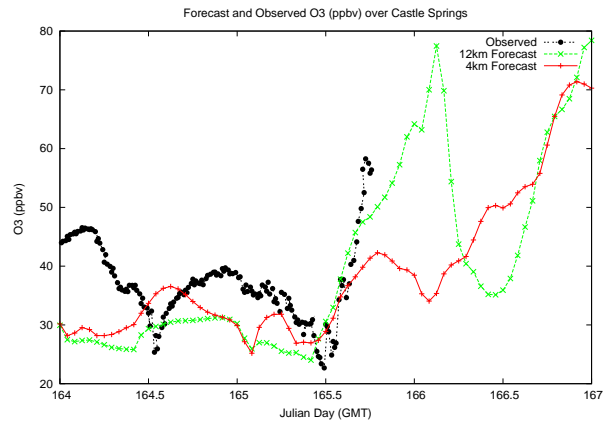

# Forecast Results Compared to Measurements over Isle of Shoals

## Forecast Results Compared to Measurements over Thompson Farm

## Forecast Results Compared to Measurements over Castle Springs

# Forecast Results Compared to Measurements over Mount Washington