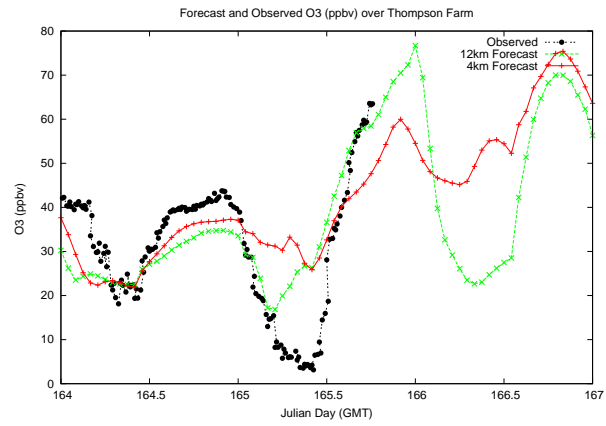

# Forecast Results Compared to Measurements over Isle of Shoals

## Forecast Results Compared to Measurements over Thompson Farm

# Forecast Results Compared to Measurements over Mount Washington