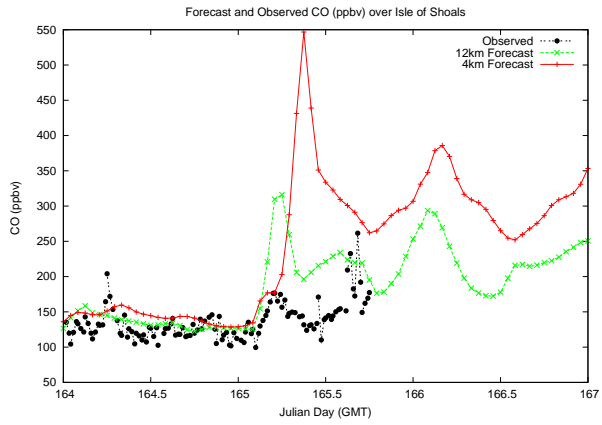

# Forecast Results Compared to Measurements over Isle of Shoals

## Forecast Results Compared to Measurements over Thompson Farm

## Forecast Results Compared to Measurements over Castle Springs

# Forecast Results Compared to Measurements over Mount Washington