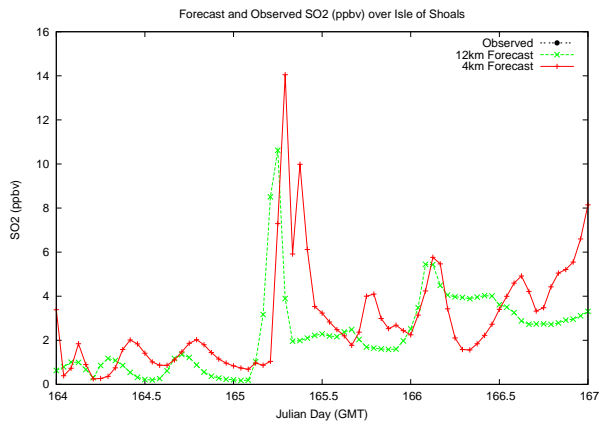

# Forecast Results Compared to Measurements over Isle of Shoals

## Forecast Results Compared to Measurements over Thompson Farm

## Forecast Results Compared to Measurements over Castle Springs

# Forecast Results Compared to Measurements over Mount Washington