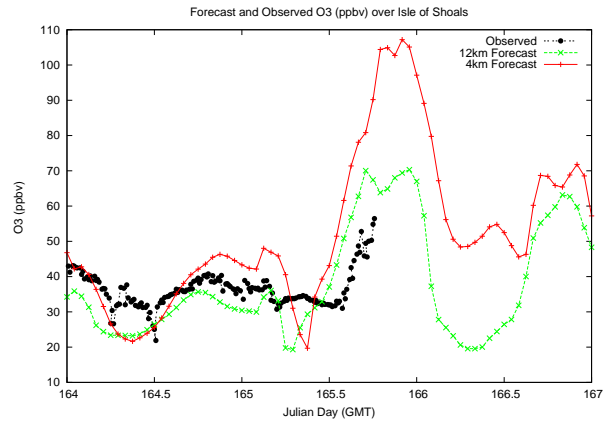

# Forecast Results Compared to Measurements over Isle of Shoals

## Forecast Results Compared to Measurements over Thompson Farm

## Forecast Results Compared to Measurements over Castle Springs

# Forecast Results Compared to Measurements over Mount Washington