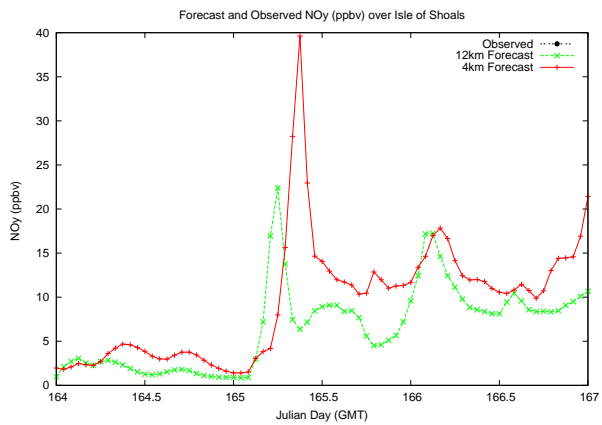

# Forecast Results Compared to Measurements over Isle of Shoals

## Forecast Results Compared to Measurements over Thompson Farm

## Forecast Results Compared to Measurements over Castle Springs

# Forecast Results Compared to Measurements over Mount Washington