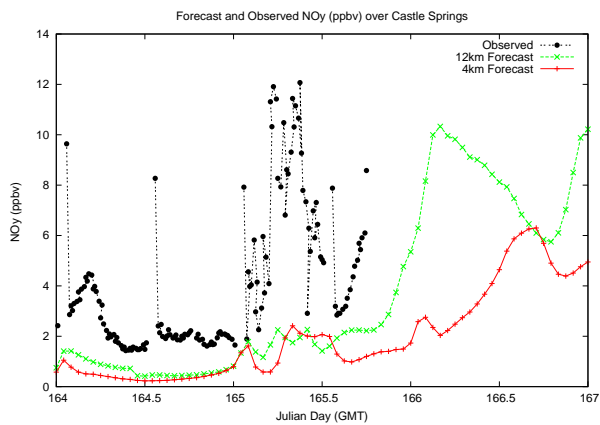

# Forecast Results Compared to Measurements over Isle of Shoals

## Forecast Results Compared to Measurements over Thompson Farm

## Forecast Results Compared to Measurements over Castle Springs

# Forecast Results Compared to Measurements over Mount Washington