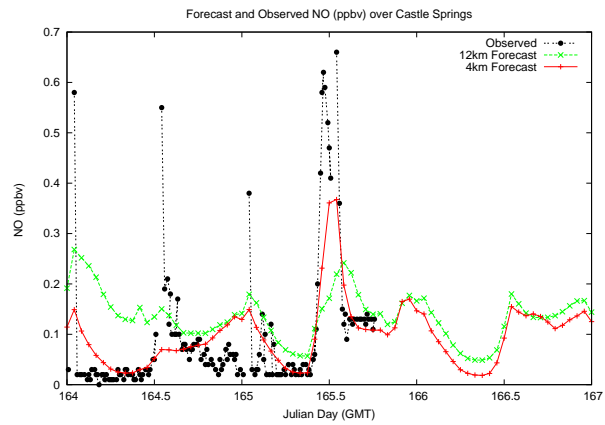

# Forecast Results Compared to Measurements over Isle of Shoals

## Forecast Results Compared to Measurements over Thompson Farm

## Forecast Results Compared to Measurements over Castle Springs

# Forecast Results Compared to Measurements over Mount Washington