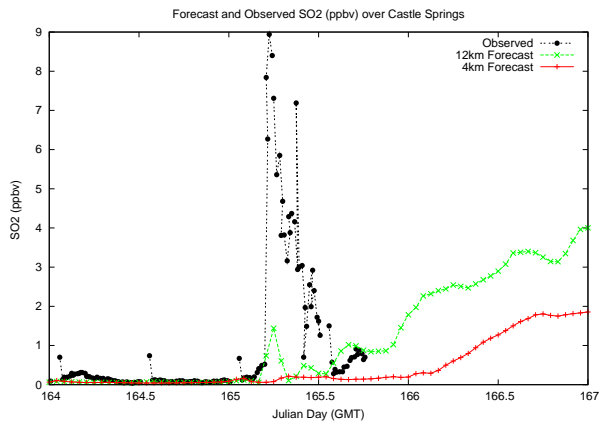

# Forecast Results Compared to Measurements over Isle of Shoals

## Forecast Results Compared to Measurements over Thompson Farm

## Forecast Results Compared to Measurements over Castle Springs

# Forecast Results Compared to Measurements over Mount Washington