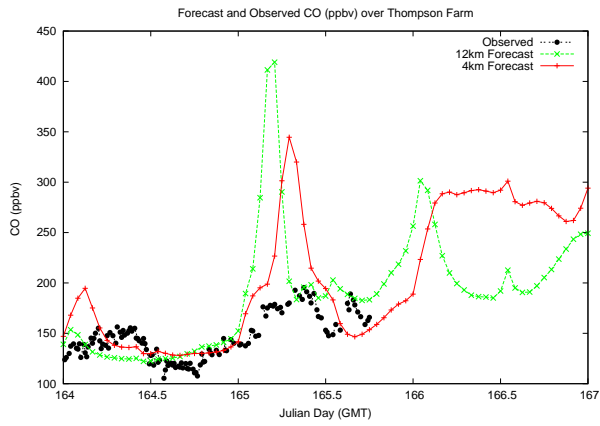

# Forecast Results Compared to Measurements over Isle of Shoals

## Forecast Results Compared to Measurements over Thompson Farm

## Forecast Results Compared to Measurements over Castle Springs

# Forecast Results Compared to Measurements over Mount Washington