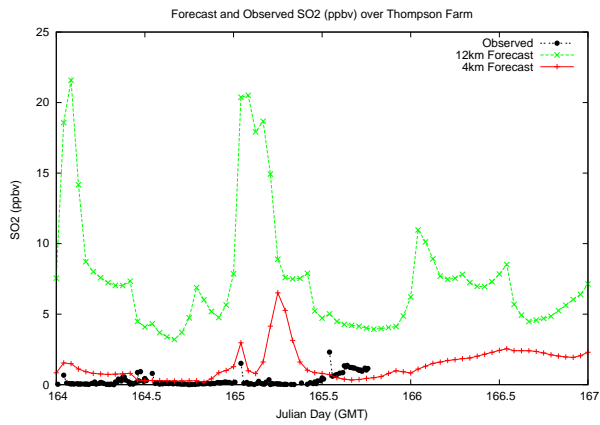

# Forecast Results Compared to Measurements over Isle of Shoals

## Forecast Results Compared to Measurements over Thompson Farm

## Forecast Results Compared to Measurements over Castle Springs

# Forecast Results Compared to Measurements over Mount Washington