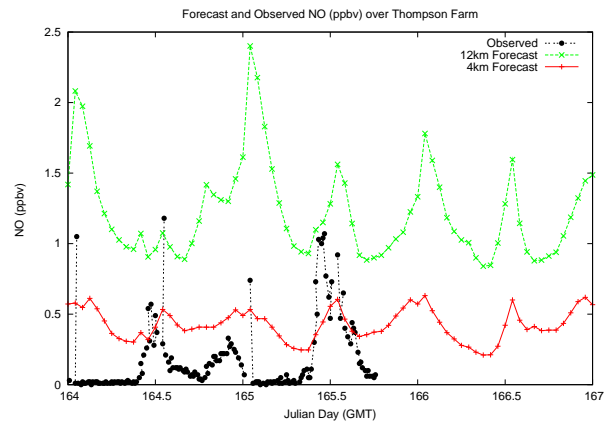

# Forecast Results Compared to Measurements over Isle of Shoals

## Forecast Results Compared to Measurements over Thompson Farm

## Forecast Results Compared to Measurements over Castle Springs

# Forecast Results Compared to Measurements over Mount Washington