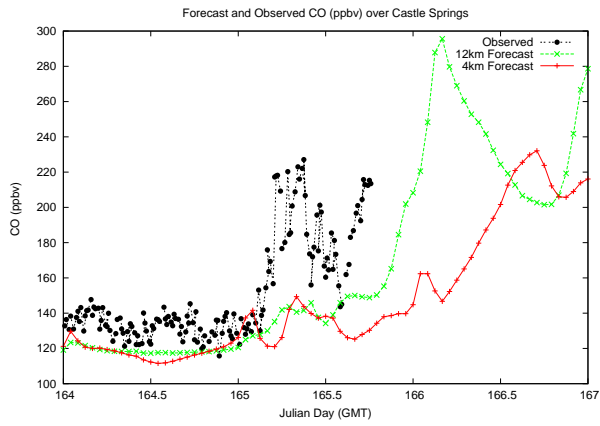

# Forecast Results Compared to Measurements over Isle of Shoals

## Forecast Results Compared to Measurements over Thompson Farm

## Forecast Results Compared to Measurements over Castle Springs

# Forecast Results Compared to Measurements over Mount Washington