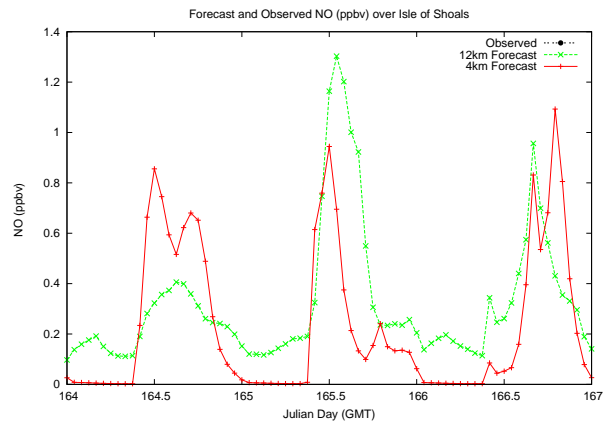

# Forecast Results Compared to Measurements over Isle of Shoals

## Forecast Results Compared to Measurements over Thompson Farm

## Forecast Results Compared to Measurements over Castle Springs

# Forecast Results Compared to Measurements over Mount Washington