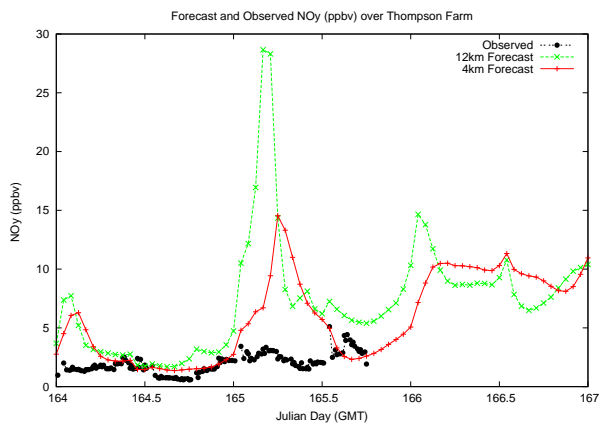

# Forecast Results Compared to Measurements over Isle of Shoals

## Forecast Results Compared to Measurements over Thompson Farm

## Forecast Results Compared to Measurements over Castle Springs

# Forecast Results Compared to Measurements over Mount Washington