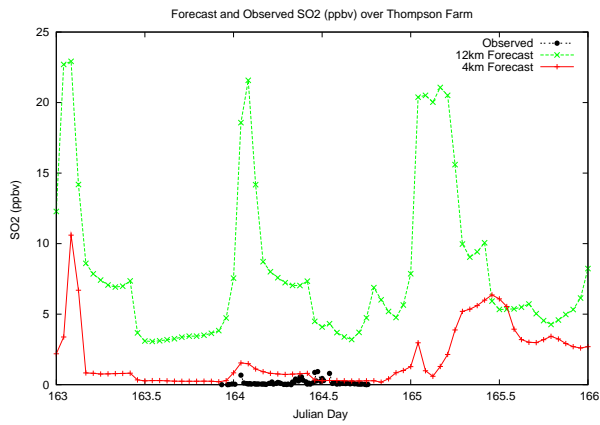

# Forecast Results Compared to Measurements over Isle of Shoals

## Forecast Results Compared to Measurements over Thompson Farm

# Forecast Results Compared to Measurements over Castle Springs

# Forecast Results Compared to Measurements over Mount Washington