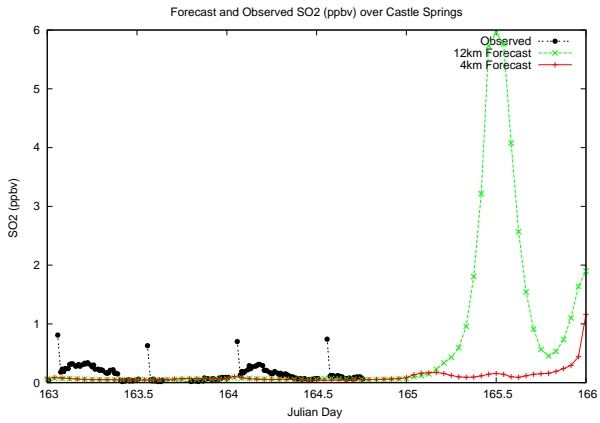

# Forecast Results Compared to Measurements over Isle of Shoals

## Forecast Results Compared to Measurements over Thompson Farm

# Forecast Results Compared to Measurements over Castle Springs

# Forecast Results Compared to Measurements over Mount Washington