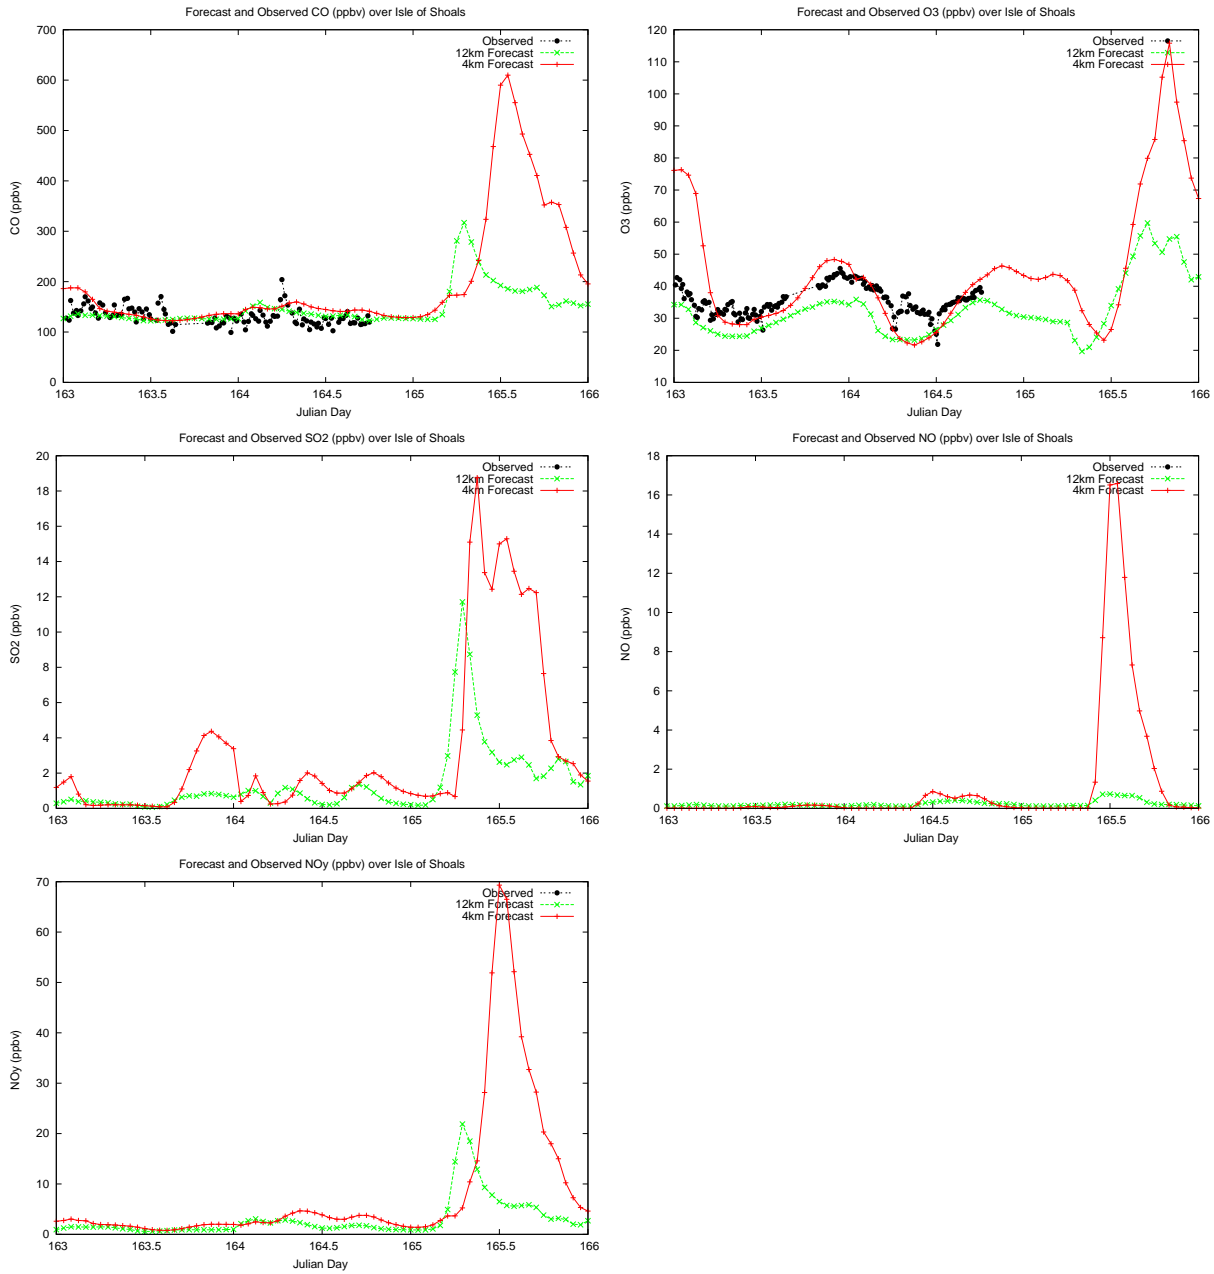

# Forecast Results Compared to Measurements over Isle of Shoals

## Forecast Results Compared to Measurements over Thompson Farm

# Forecast Results Compared to Measurements over Castle Springs

# Forecast Results Compared to Measurements over Mount Washington