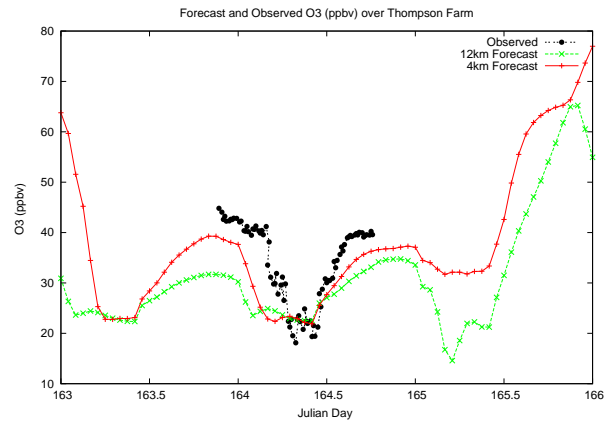

# Forecast Results Compared to Measurements over Isle of Shoals

## Forecast Results Compared to Measurements over Thompson Farm

# Forecast Results Compared to Measurements over Castle Springs

# Forecast Results Compared to Measurements over Mount Washington