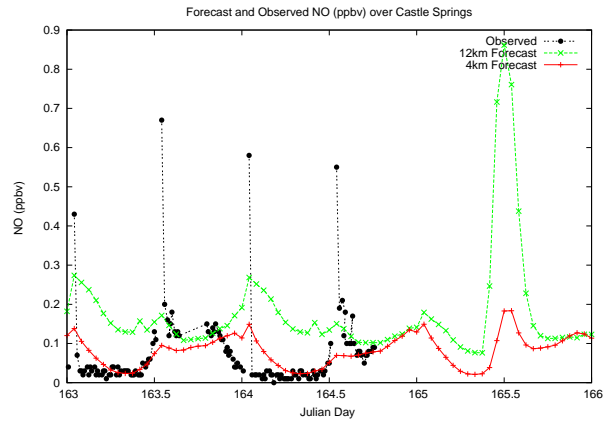

# Forecast Results Compared to Measurements over Isle of Shoals

## Forecast Results Compared to Measurements over Thompson Farm

# Forecast Results Compared to Measurements over Castle Springs

# Forecast Results Compared to Measurements over Mount Washington