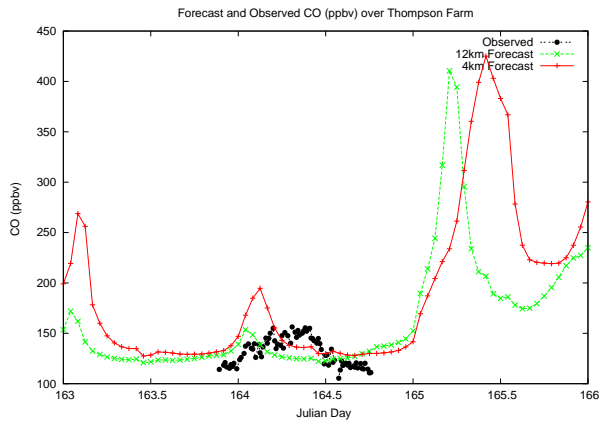

# Forecast Results Compared to Measurements over Isle of Shoals

## Forecast Results Compared to Measurements over Thompson Farm

# Forecast Results Compared to Measurements over Castle Springs

# Forecast Results Compared to Measurements over Mount Washington