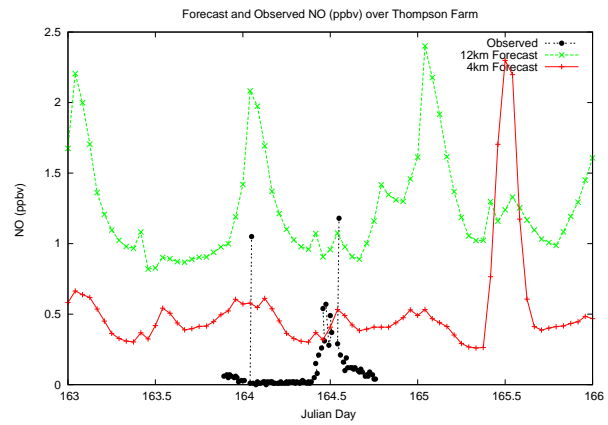

# Forecast Results Compared to Measurements over Isle of Shoals

## Forecast Results Compared to Measurements over Thompson Farm

# Forecast Results Compared to Measurements over Castle Springs

# Forecast Results Compared to Measurements over Mount Washington