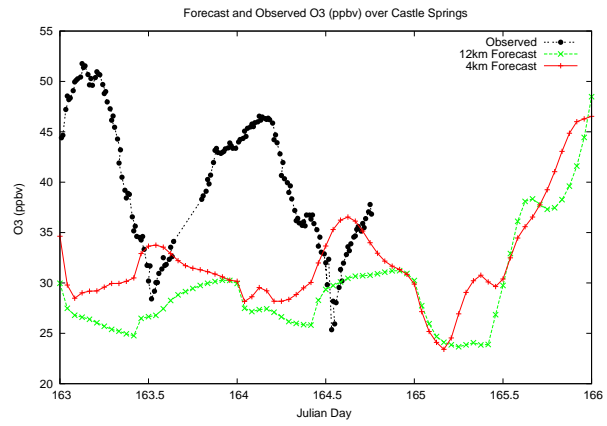

# Forecast Results Compared to Measurements over Isle of Shoals

## Forecast Results Compared to Measurements over Thompson Farm

# Forecast Results Compared to Measurements over Castle Springs

# Forecast Results Compared to Measurements over Mount Washington