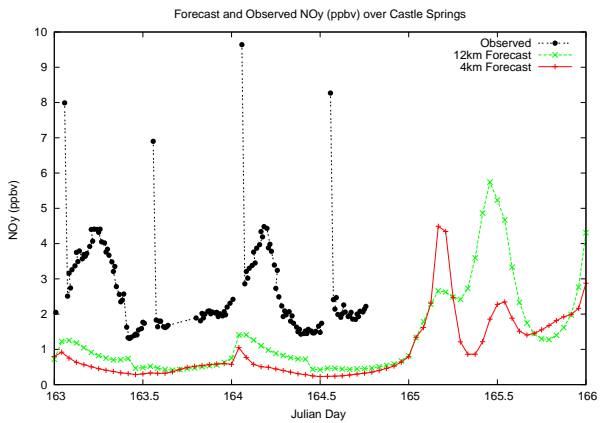

# Forecast Results Compared to Measurements over Isle of Shoals

## Forecast Results Compared to Measurements over Thompson Farm

# Forecast Results Compared to Measurements over Castle Springs

# Forecast Results Compared to Measurements over Mount Washington