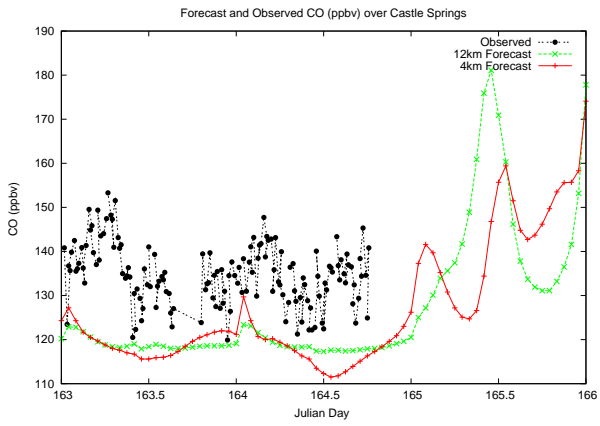

# Forecast Results Compared to Measurements over Isle of Shoals

## Forecast Results Compared to Measurements over Thompson Farm

# Forecast Results Compared to Measurements over Castle Springs

# Forecast Results Compared to Measurements over Mount Washington