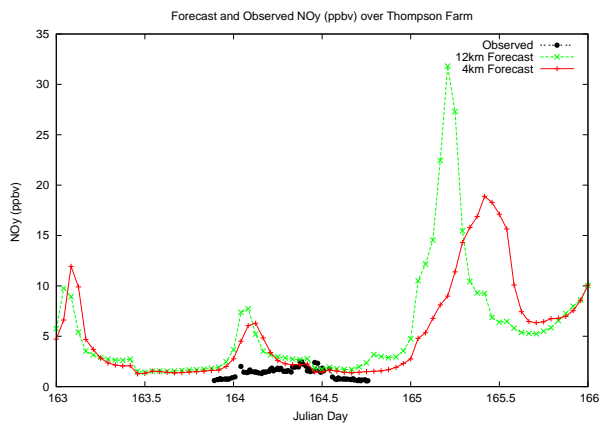

# Forecast Results Compared to Measurements over Isle of Shoals

## Forecast Results Compared to Measurements over Thompson Farm

# Forecast Results Compared to Measurements over Castle Springs

# Forecast Results Compared to Measurements over Mount Washington