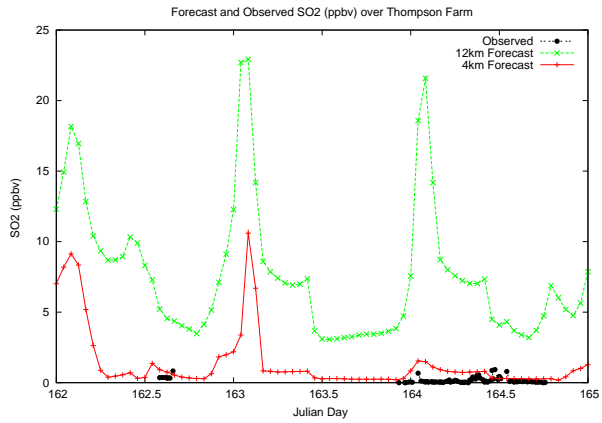

Forecast Results Compared to Measurements over Isle of Shoals

Forecast Results Compared to Measurements over Thompson Farm

Forecast Results Compared to Measurements over Castle Springs

Forecast Results Compared to Measurements over Mount Washington

Forecast Results Compared to Measurements over Harvard Forest