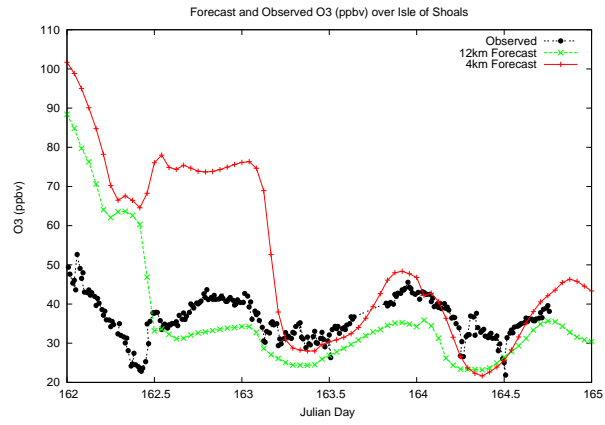

Forecast Results Compared to Measurements over Isle of Shoals

Forecast Results Compared to Measurements over Thompson Farm

Forecast Results Compared to Measurements over Castle Springs

Forecast Results Compared to Measurements over Mount Washington

Forecast Results Compared to Measurements over Harvard Forest