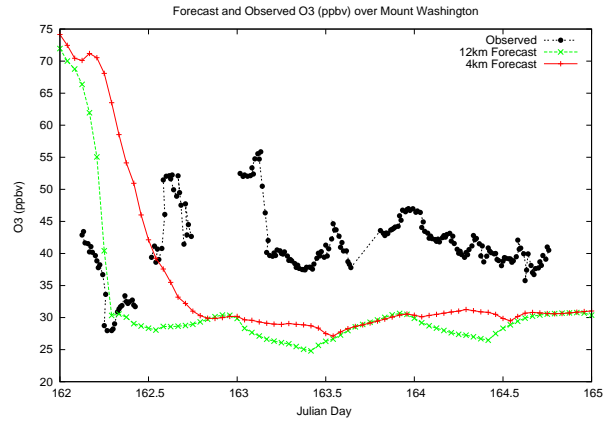

Forecast Results Compared to Measurements over Isle of Shoals

Forecast Results Compared to Measurements over Thompson Farm

Forecast Results Compared to Measurements over Castle Springs

Forecast Results Compared to Measurements over Mount Washington

Forecast Results Compared to Measurements over Harvard Forest