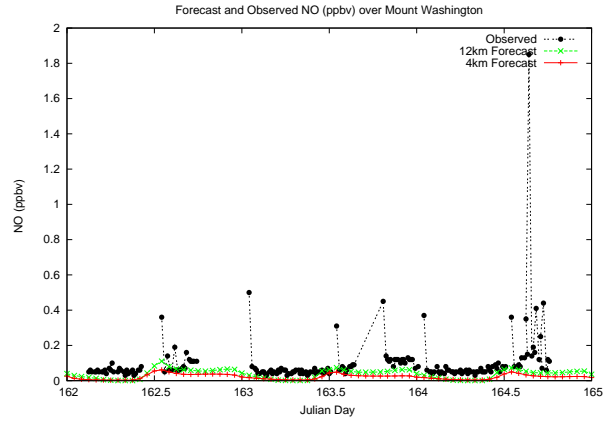

Forecast Results Compared to Measurements over Isle of Shoals

Forecast Results Compared to Measurements over Thompson Farm

Forecast Results Compared to Measurements over Castle Springs

Forecast Results Compared to Measurements over Mount Washington

Forecast Results Compared to Measurements over Harvard Forest