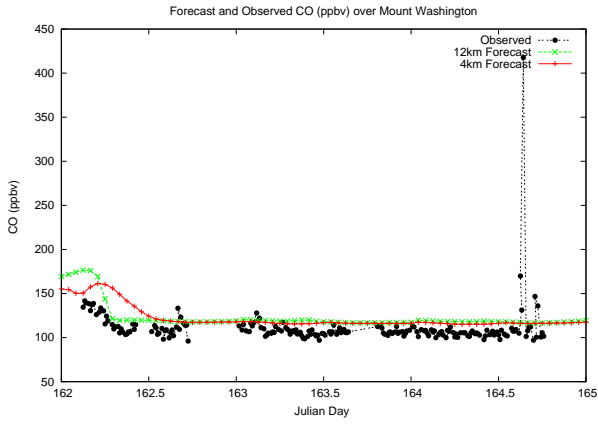

Forecast Results Compared to Measurements over Isle of Shoals

Forecast Results Compared to Measurements over Thompson Farm

Forecast Results Compared to Measurements over Castle Springs

Forecast Results Compared to Measurements over Mount Washington

Forecast Results Compared to Measurements over Harvard Forest