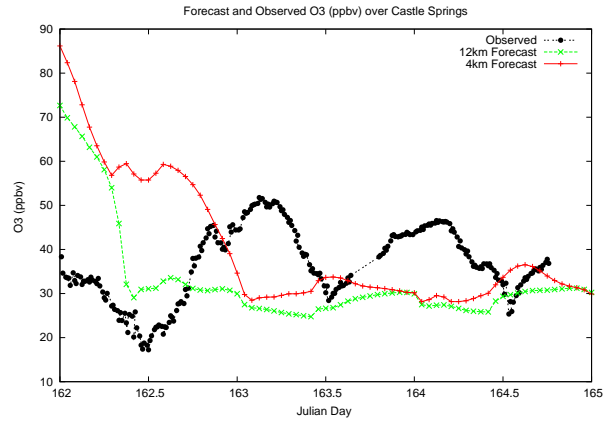

Forecast Results Compared to Measurements over Isle of Shoals

Forecast Results Compared to Measurements over Thompson Farm

Forecast Results Compared to Measurements over Castle Springs

Forecast Results Compared to Measurements over Mount Washington

Forecast Results Compared to Measurements over Harvard Forest