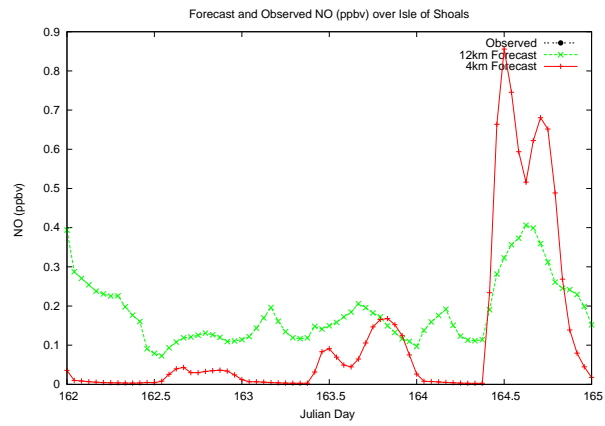

Forecast Results Compared to Measurements over Isle of Shoals

Forecast Results Compared to Measurements over Thompson Farm

Forecast Results Compared to Measurements over Castle Springs

Forecast Results Compared to Measurements over Mount Washington

Forecast Results Compared to Measurements over Harvard Forest