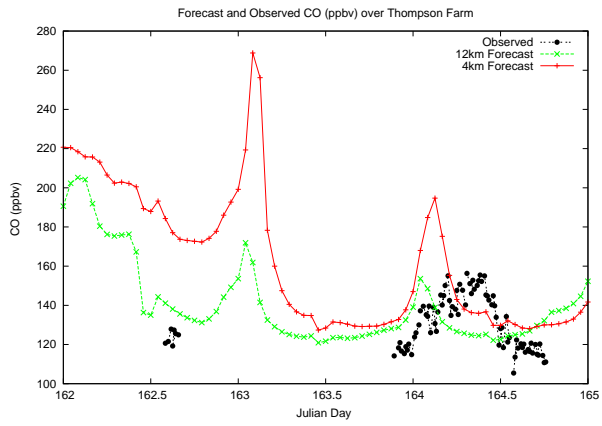

Forecast Results Compared to Measurements over Isle of Shoals

Forecast Results Compared to Measurements over Thompson Farm

Forecast Results Compared to Measurements over Castle Springs

Forecast Results Compared to Measurements over Mount Washington

Forecast Results Compared to Measurements over Harvard Forest