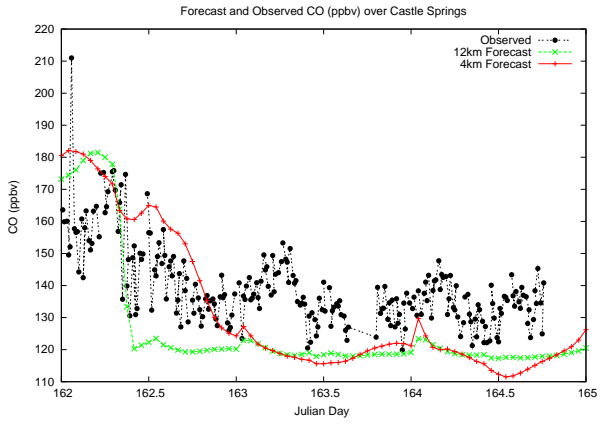

Forecast Results Compared to Measurements over Isle of Shoals

Forecast Results Compared to Measurements over Thompson Farm

Forecast Results Compared to Measurements over Castle Springs

Forecast Results Compared to Measurements over Mount Washington

Forecast Results Compared to Measurements over Harvard Forest