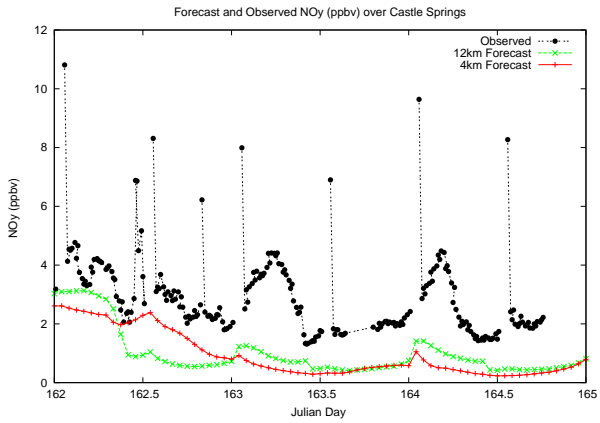

Forecast Results Compared to Measurements over Isle of Shoals

Forecast Results Compared to Measurements over Thompson Farm

Forecast Results Compared to Measurements over Castle Springs

Forecast Results Compared to Measurements over Mount Washington

Forecast Results Compared to Measurements over Harvard Forest