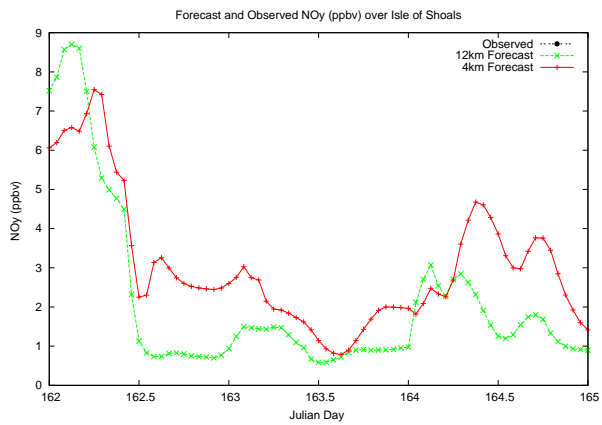

Forecast Results Compared to Measurements over Isle of Shoals

Forecast Results Compared to Measurements over Thompson Farm

Forecast Results Compared to Measurements over Castle Springs

Forecast Results Compared to Measurements over Mount Washington

Forecast Results Compared to Measurements over Harvard Forest