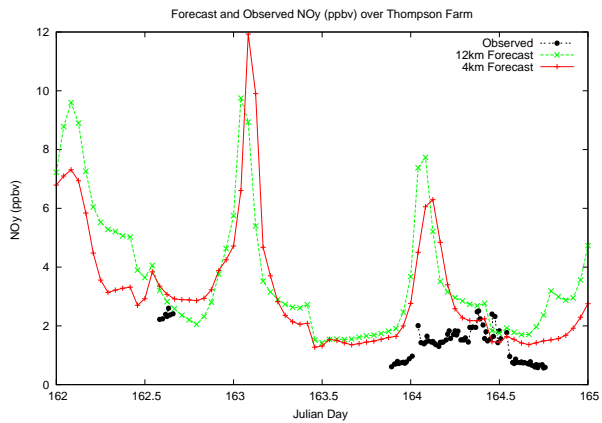

Forecast Results Compared to Measurements over Isle of Shoals

Forecast Results Compared to Measurements over Thompson Farm

Forecast Results Compared to Measurements over Castle Springs

Forecast Results Compared to Measurements over Mount Washington

Forecast Results Compared to Measurements over Harvard Forest