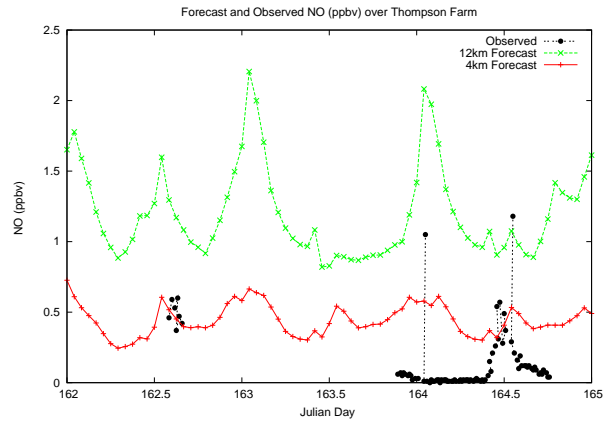

Forecast Results Compared to Measurements over Isle of Shoals

Forecast Results Compared to Measurements over Thompson Farm

Forecast Results Compared to Measurements over Castle Springs

Forecast Results Compared to Measurements over Mount Washington

Forecast Results Compared to Measurements over Harvard Forest