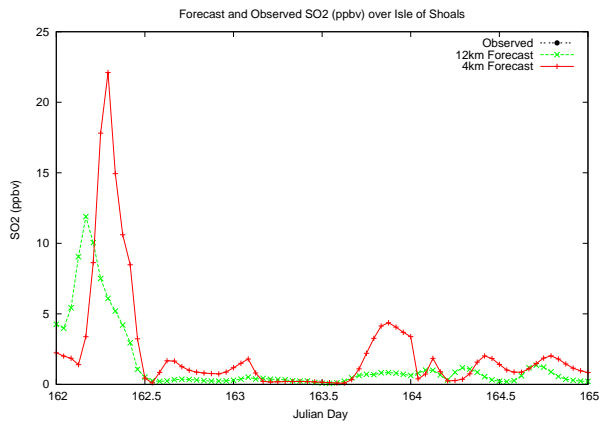

Forecast Results Compared to Measurements over Isle of Shoals

Forecast Results Compared to Measurements over Thompson Farm

Forecast Results Compared to Measurements over Castle Springs

Forecast Results Compared to Measurements over Mount Washington

Forecast Results Compared to Measurements over Harvard Forest