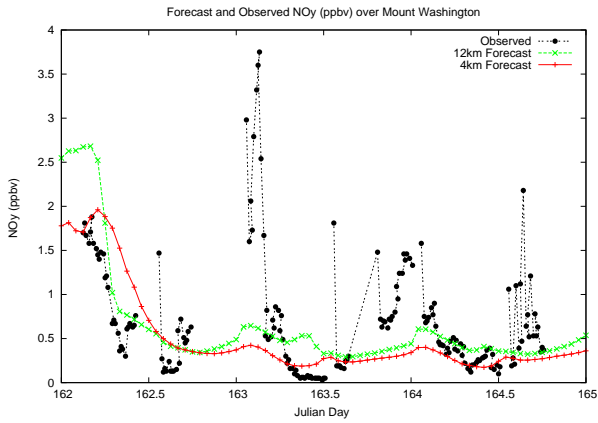

Forecast Results Compared to Measurements over Isle of Shoals

Forecast Results Compared to Measurements over Thompson Farm

Forecast Results Compared to Measurements over Castle Springs

Forecast Results Compared to Measurements over Mount Washington

Forecast Results Compared to Measurements over Harvard Forest