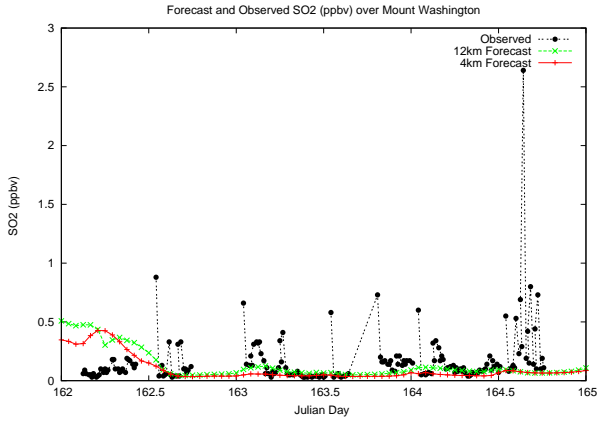

Forecast Results Compared to Measurements over Isle of Shoals

Forecast Results Compared to Measurements over Thompson Farm

Forecast Results Compared to Measurements over Castle Springs

Forecast Results Compared to Measurements over Mount Washington

Forecast Results Compared to Measurements over Harvard Forest