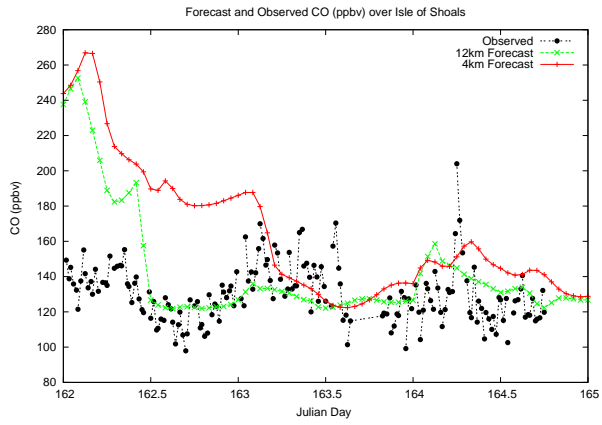

Forecast Results Compared to Measurements over Isle of Shoals

Forecast Results Compared to Measurements over Thompson Farm

Forecast Results Compared to Measurements over Castle Springs

Forecast Results Compared to Measurements over Mount Washington

Forecast Results Compared to Measurements over Harvard Forest