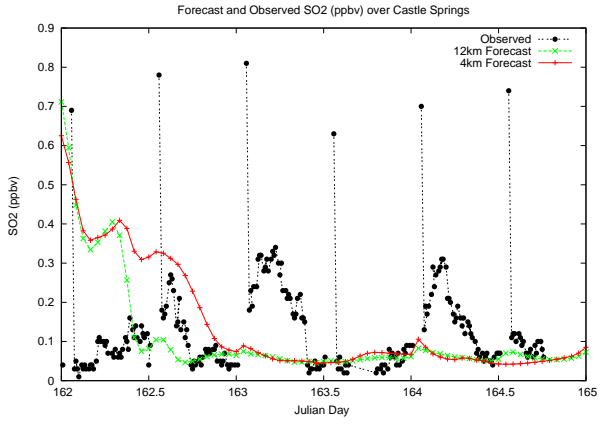

Forecast Results Compared to Measurements over Isle of Shoals

Forecast Results Compared to Measurements over Thompson Farm

Forecast Results Compared to Measurements over Castle Springs

Forecast Results Compared to Measurements over Mount Washington

Forecast Results Compared to Measurements over Harvard Forest