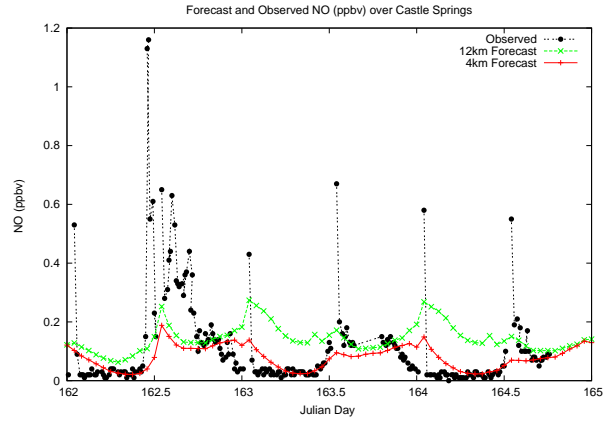

Forecast Results Compared to Measurements over Isle of Shoals

Forecast Results Compared to Measurements over Thompson Farm

Forecast Results Compared to Measurements over Castle Springs

Forecast Results Compared to Measurements over Mount Washington

Forecast Results Compared to Measurements over Harvard Forest