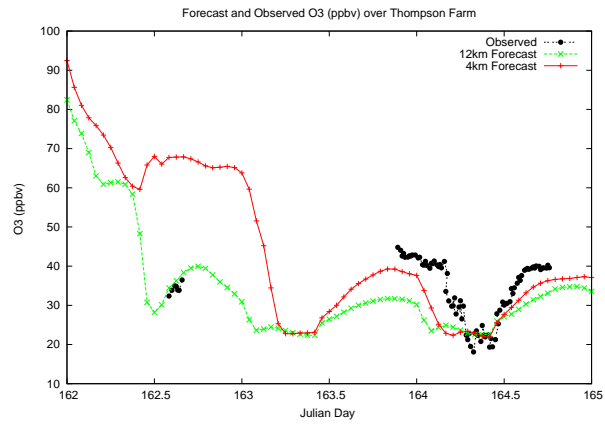

Forecast Results Compared to Measurements over Isle of Shoals

Forecast Results Compared to Measurements over Thompson Farm

Forecast Results Compared to Measurements over Castle Springs

Forecast Results Compared to Measurements over Mount Washington

Forecast Results Compared to Measurements over Harvard Forest