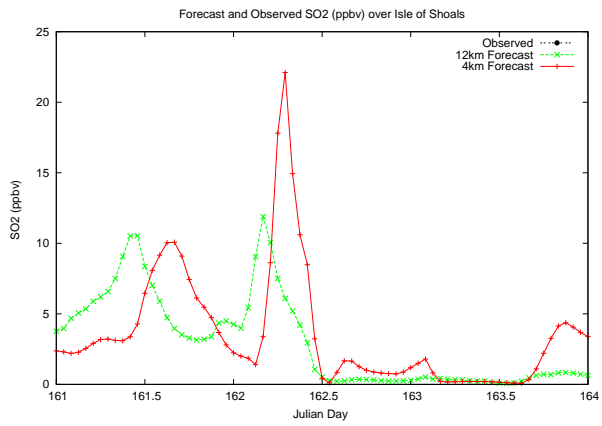

Forecast Results Compared to Measurements over Isle of Shoals

Forecast Results Compared to Measurements over Thompson Farm

Forecast Results Compared to Measurements over Castle Springs

Forecast Results Compared to Measurements over Mount Washington

Forecast Results Compared to Measurements over Harvard Forest