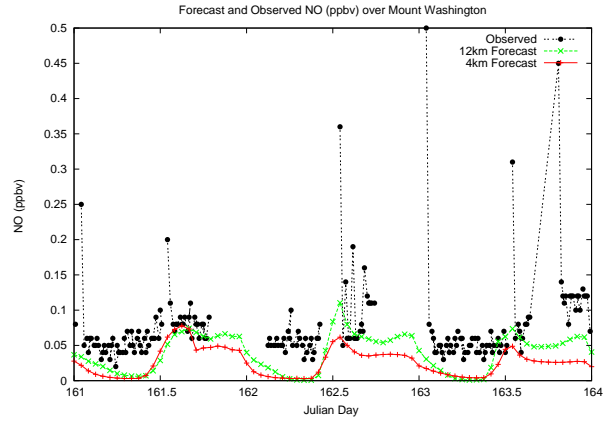

Forecast Results Compared to Measurements over Isle of Shoals

Forecast Results Compared to Measurements over Thompson Farm

Forecast Results Compared to Measurements over Castle Springs

Forecast Results Compared to Measurements over Mount Washington

Forecast Results Compared to Measurements over Harvard Forest