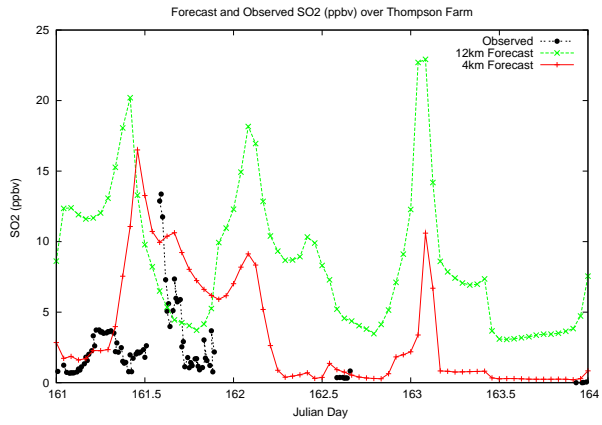

Forecast Results Compared to Measurements over Isle of Shoals

Forecast Results Compared to Measurements over Thompson Farm

Forecast Results Compared to Measurements over Castle Springs

Forecast Results Compared to Measurements over Mount Washington

Forecast Results Compared to Measurements over Harvard Forest