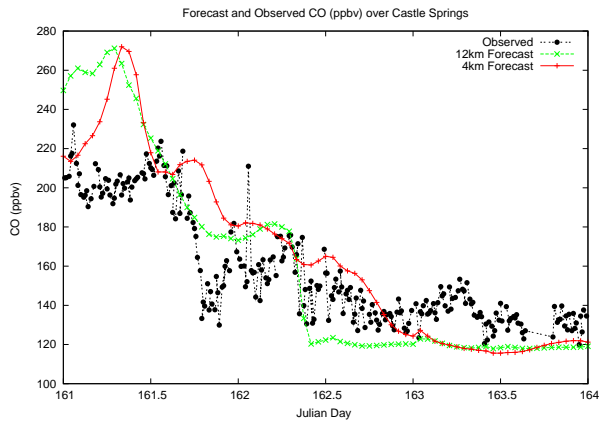

Forecast Results Compared to Measurements over Isle of Shoals

Forecast Results Compared to Measurements over Thompson Farm

Forecast Results Compared to Measurements over Castle Springs

Forecast Results Compared to Measurements over Mount Washington

Forecast Results Compared to Measurements over Harvard Forest