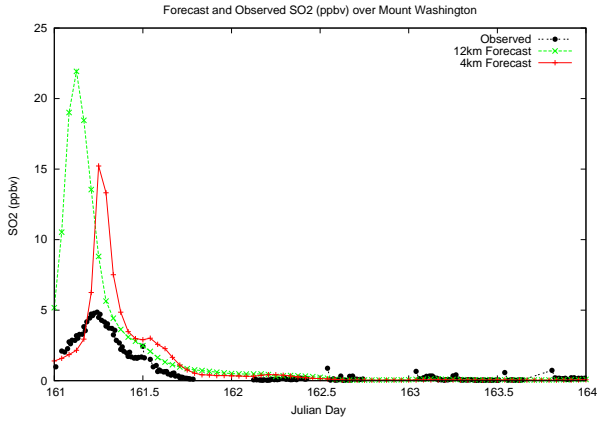

Forecast Results Compared to Measurements over Isle of Shoals

Forecast Results Compared to Measurements over Thompson Farm

Forecast Results Compared to Measurements over Castle Springs

Forecast Results Compared to Measurements over Mount Washington

Forecast Results Compared to Measurements over Harvard Forest