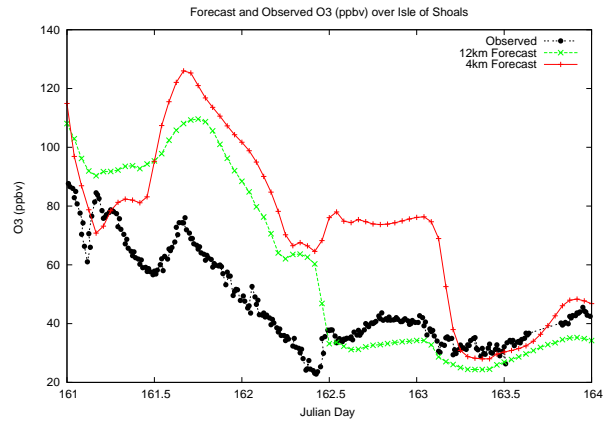

Forecast Results Compared to Measurements over Isle of Shoals

Forecast Results Compared to Measurements over Thompson Farm

Forecast Results Compared to Measurements over Castle Springs

Forecast Results Compared to Measurements over Mount Washington

Forecast Results Compared to Measurements over Harvard Forest