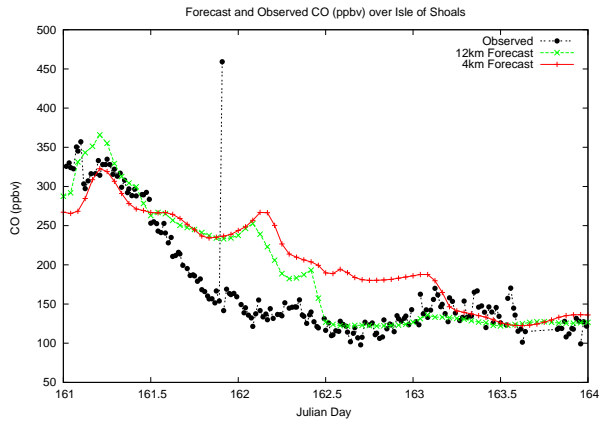

Forecast Results Compared to Measurements over Isle of Shoals

Forecast Results Compared to Measurements over Thompson Farm

Forecast Results Compared to Measurements over Castle Springs

Forecast Results Compared to Measurements over Mount Washington

Forecast Results Compared to Measurements over Harvard Forest