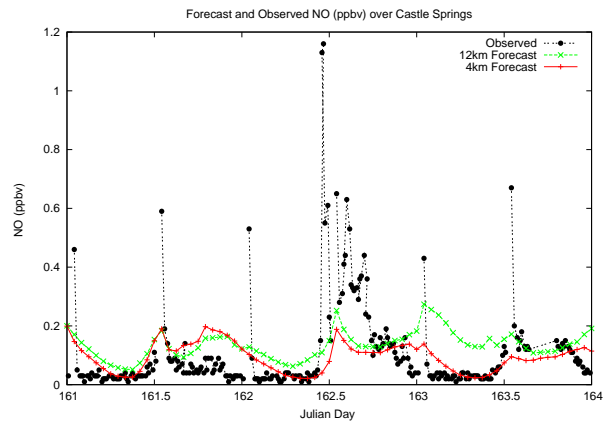

Forecast Results Compared to Measurements over Isle of Shoals

Forecast Results Compared to Measurements over Thompson Farm

Forecast Results Compared to Measurements over Castle Springs

Forecast Results Compared to Measurements over Mount Washington

Forecast Results Compared to Measurements over Harvard Forest