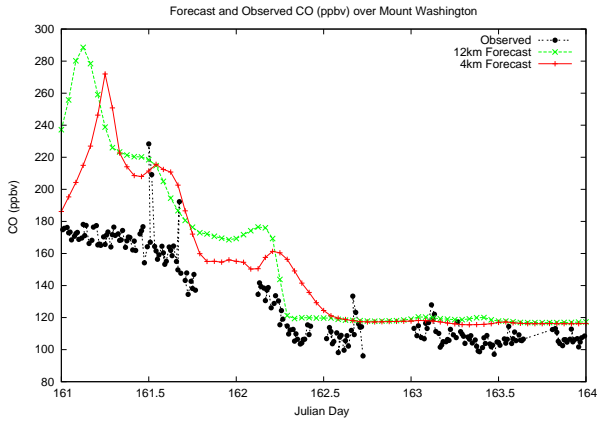

Forecast Results Compared to Measurements over Isle of Shoals

Forecast Results Compared to Measurements over Thompson Farm

Forecast Results Compared to Measurements over Castle Springs

Forecast Results Compared to Measurements over Mount Washington

Forecast Results Compared to Measurements over Harvard Forest