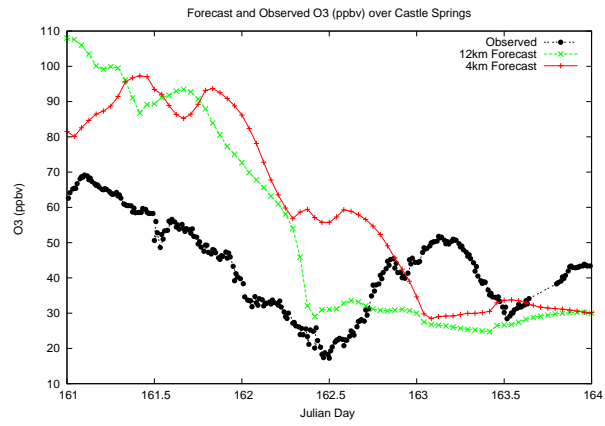

Forecast Results Compared to Measurements over Isle of Shoals

Forecast Results Compared to Measurements over Thompson Farm

Forecast Results Compared to Measurements over Castle Springs

Forecast Results Compared to Measurements over Mount Washington

Forecast Results Compared to Measurements over Harvard Forest