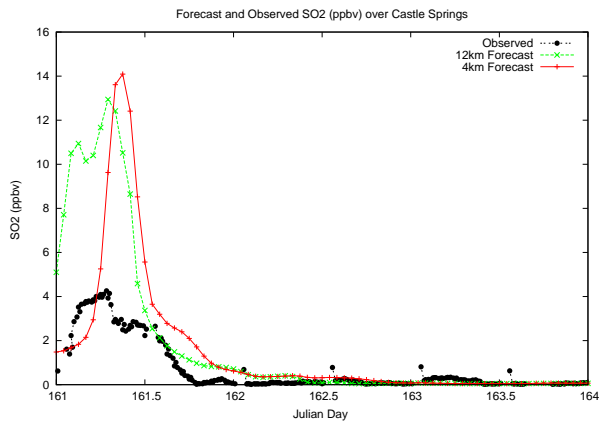

Forecast Results Compared to Measurements over Isle of Shoals

Forecast Results Compared to Measurements over Thompson Farm

Forecast Results Compared to Measurements over Castle Springs

Forecast Results Compared to Measurements over Mount Washington

Forecast Results Compared to Measurements over Harvard Forest