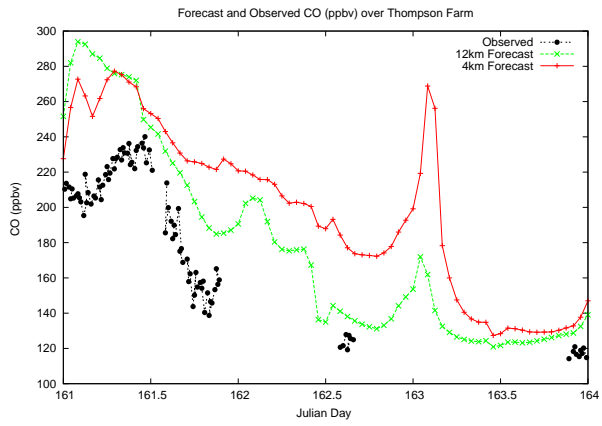

Forecast Results Compared to Measurements over Isle of Shoals

Forecast Results Compared to Measurements over Thompson Farm

Forecast Results Compared to Measurements over Castle Springs

Forecast Results Compared to Measurements over Mount Washington

Forecast Results Compared to Measurements over Harvard Forest