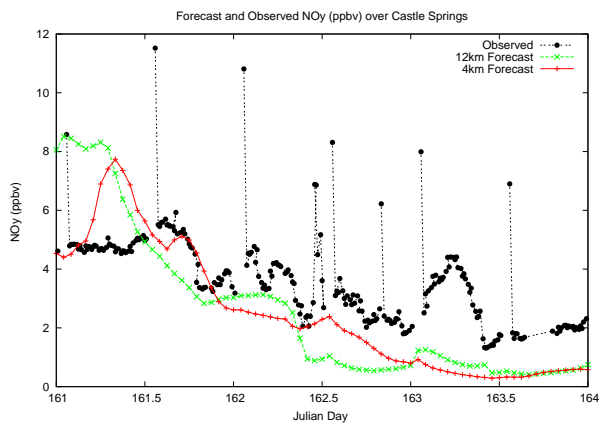

Forecast Results Compared to Measurements over Isle of Shoals

Forecast Results Compared to Measurements over Thompson Farm

Forecast Results Compared to Measurements over Castle Springs

Forecast Results Compared to Measurements over Mount Washington

Forecast Results Compared to Measurements over Harvard Forest