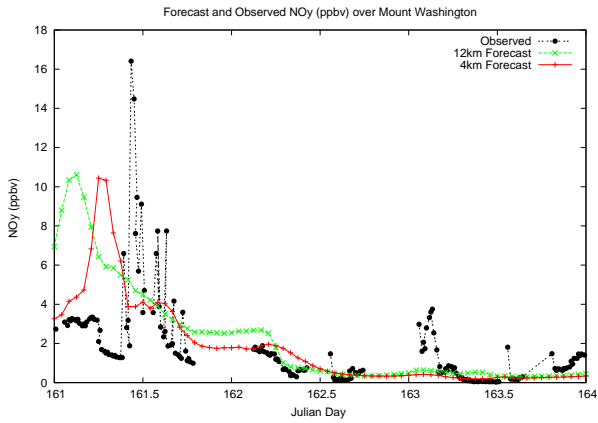

Forecast Results Compared to Measurements over Isle of Shoals

Forecast Results Compared to Measurements over Thompson Farm

Forecast Results Compared to Measurements over Castle Springs

Forecast Results Compared to Measurements over Mount Washington

Forecast Results Compared to Measurements over Harvard Forest