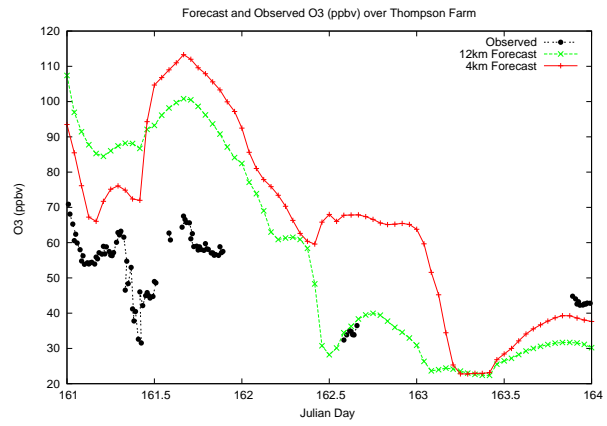

Forecast Results Compared to Measurements over Isle of Shoals

Forecast Results Compared to Measurements over Thompson Farm

Forecast Results Compared to Measurements over Castle Springs

Forecast Results Compared to Measurements over Mount Washington

Forecast Results Compared to Measurements over Harvard Forest