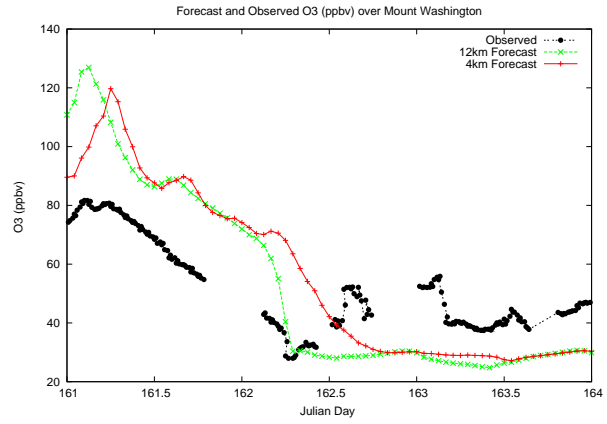

Forecast Results Compared to Measurements over Isle of Shoals

Forecast Results Compared to Measurements over Thompson Farm

Forecast Results Compared to Measurements over Castle Springs

Forecast Results Compared to Measurements over Mount Washington

Forecast Results Compared to Measurements over Harvard Forest