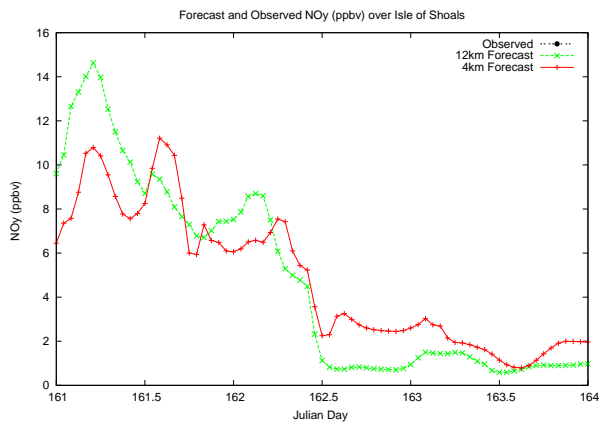

Forecast Results Compared to Measurements over Isle of Shoals

Forecast Results Compared to Measurements over Thompson Farm

Forecast Results Compared to Measurements over Castle Springs

Forecast Results Compared to Measurements over Mount Washington

Forecast Results Compared to Measurements over Harvard Forest