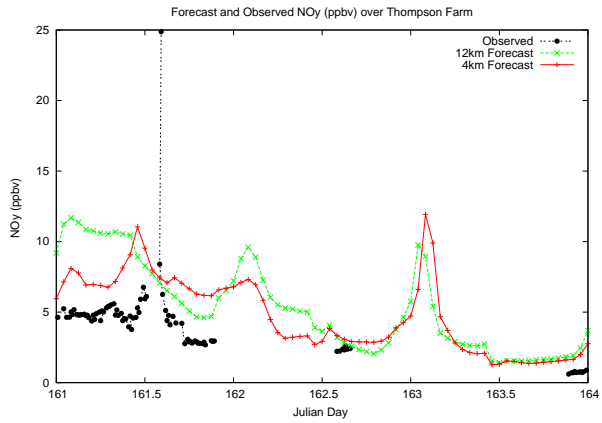

Forecast Results Compared to Measurements over Isle of Shoals

Forecast Results Compared to Measurements over Thompson Farm

Forecast Results Compared to Measurements over Castle Springs

Forecast Results Compared to Measurements over Mount Washington

Forecast Results Compared to Measurements over Harvard Forest