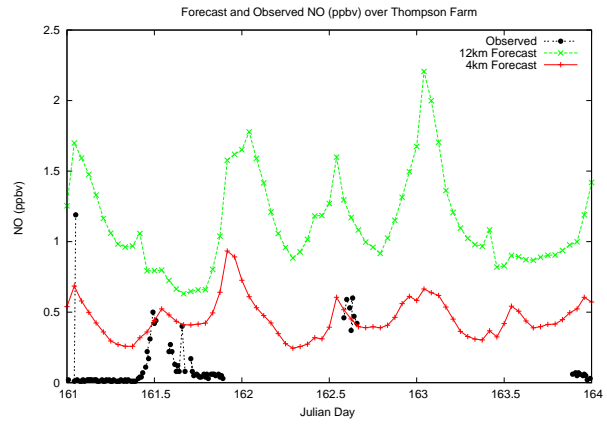

Forecast Results Compared to Measurements over Isle of Shoals

Forecast Results Compared to Measurements over Thompson Farm

Forecast Results Compared to Measurements over Castle Springs

Forecast Results Compared to Measurements over Mount Washington

Forecast Results Compared to Measurements over Harvard Forest