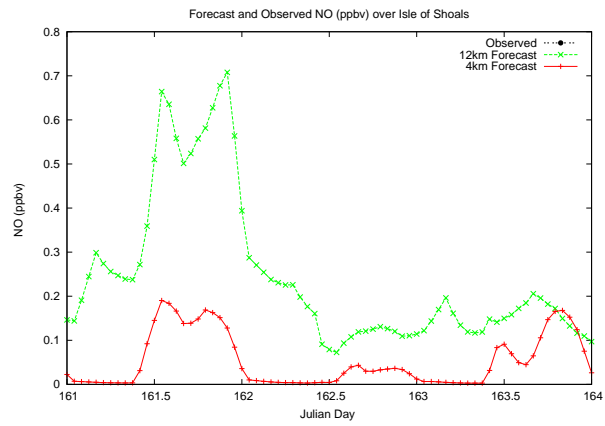

Forecast Results Compared to Measurements over Isle of Shoals

Forecast Results Compared to Measurements over Thompson Farm

Forecast Results Compared to Measurements over Castle Springs

Forecast Results Compared to Measurements over Mount Washington

Forecast Results Compared to Measurements over Harvard Forest